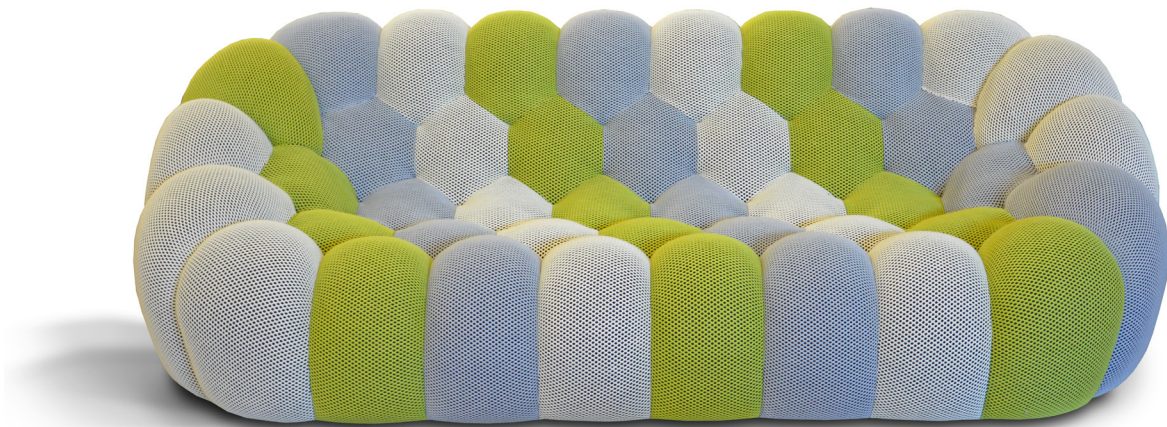

BUBBLE

design Sacha LAKIC

rochebobois
PARIS