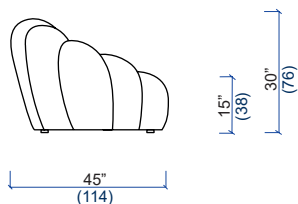

BUBBLE

design Sacha LAKIC

rochebobo
PARIS