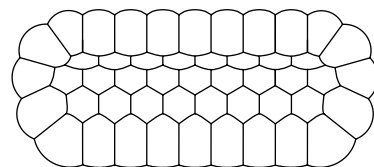

30 Canapé 3 places
3-seat sofa
Sofá 3 plazas