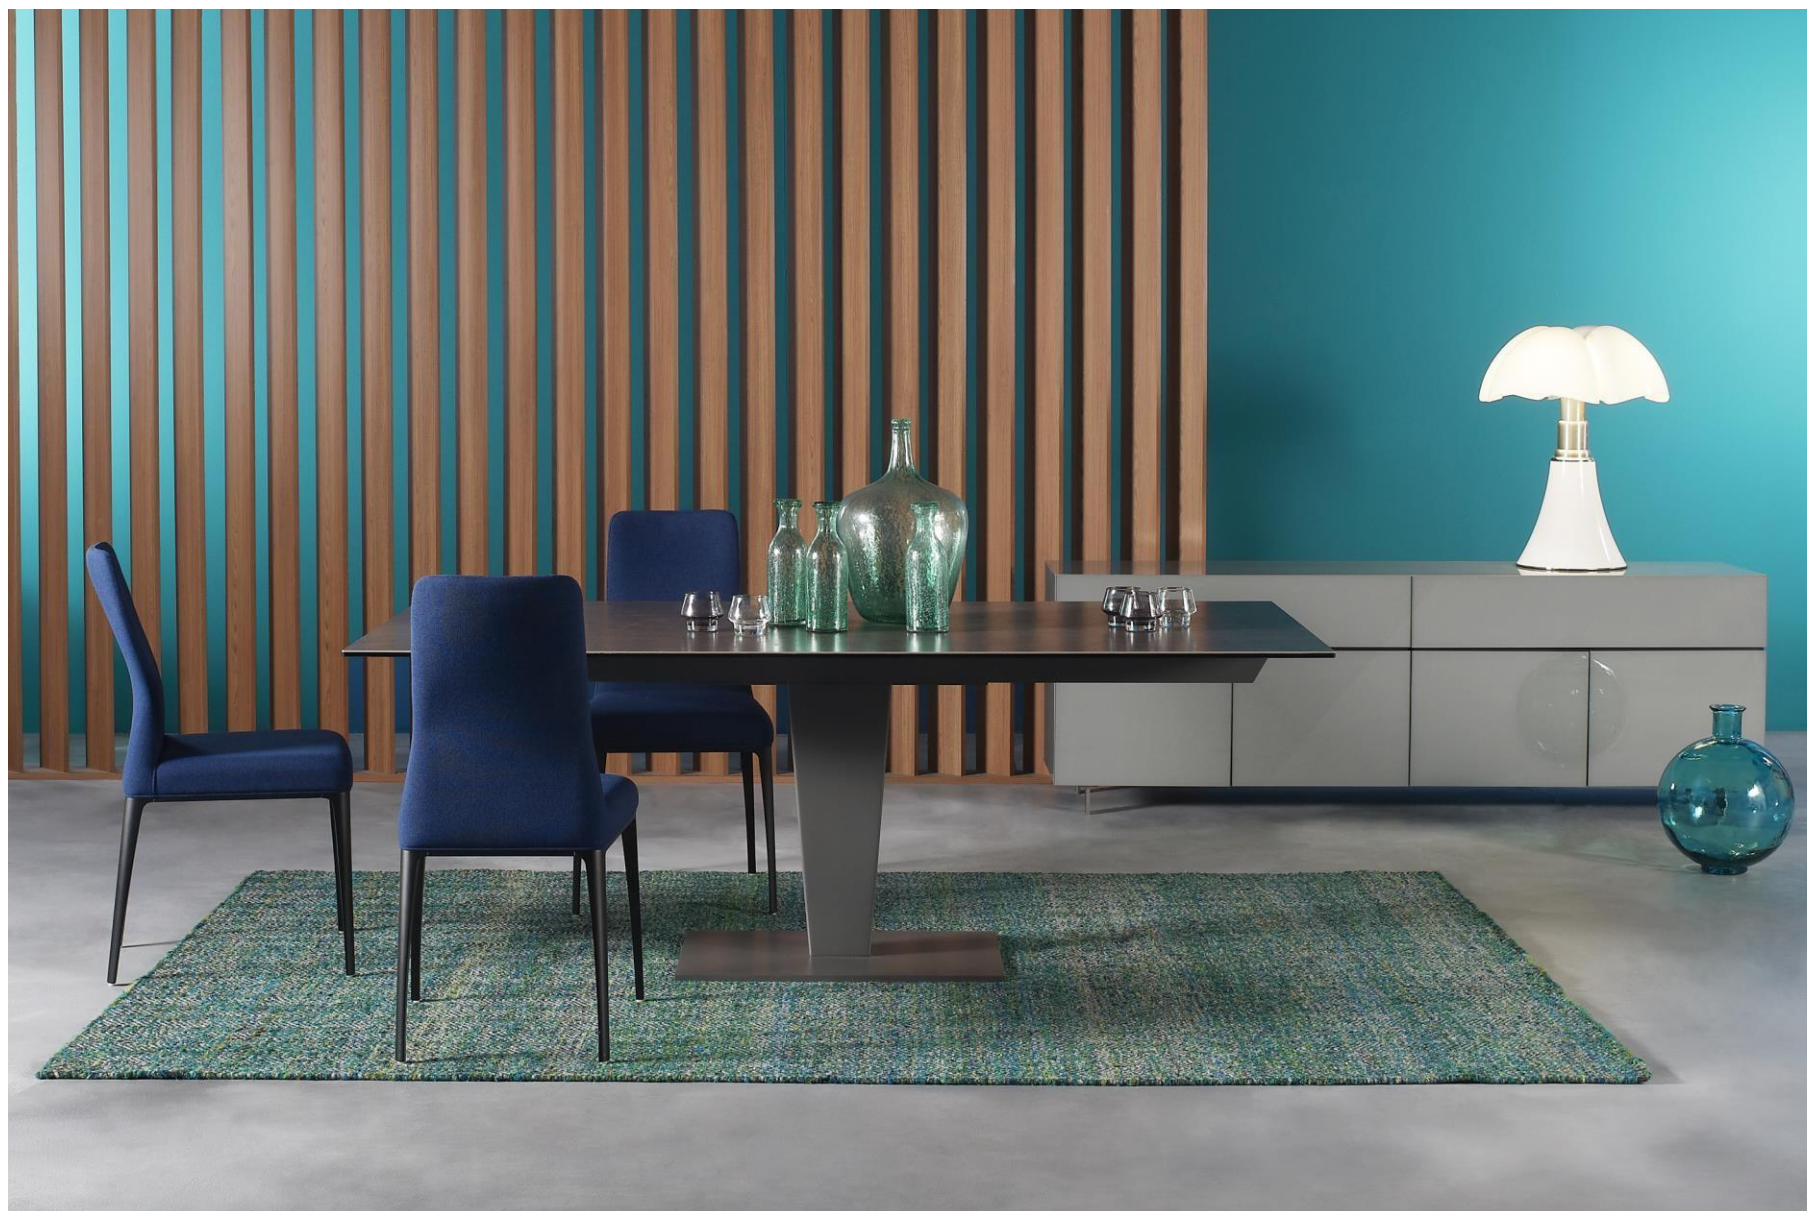

Collection AIDA

rochebobois
PARIS

design Area 44

EU584