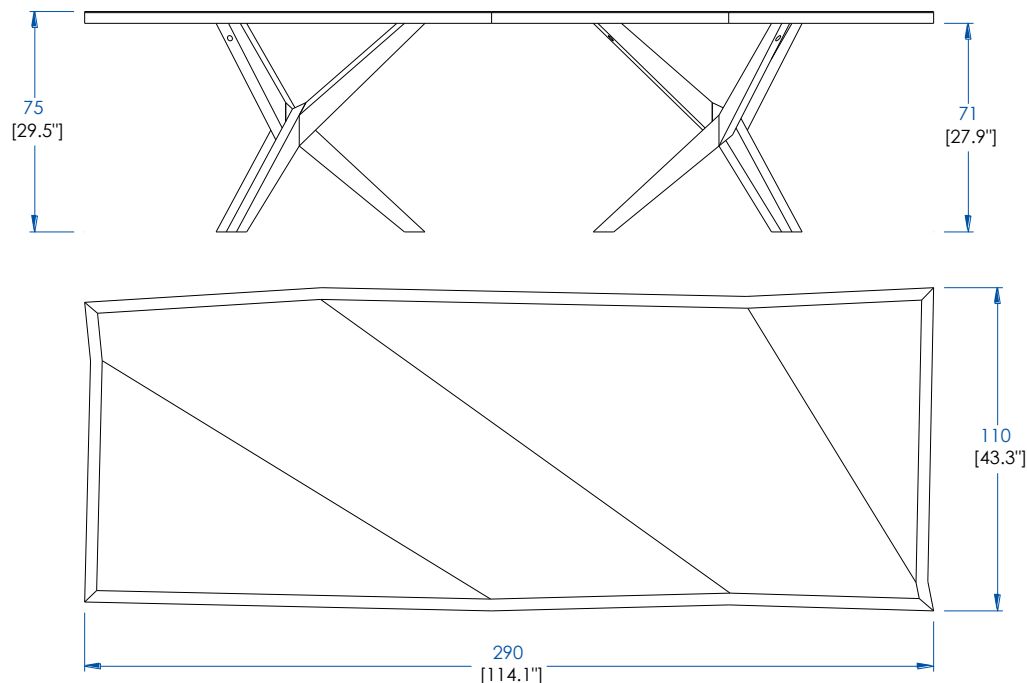

Collection JANE

rochebobois
PARIS

design Christophe DELCOURT

CTMD.MS012 – Table de repas sans laiton – L 290 H 75 P 110 cm

Table repas avec piétement en chêne massif et plateau en MDF plaqué chêne (plusieurs teintes possibles).

CTMD.MS012 – Dining Table without brass – L 114,1" H 29,5" P 43,3"

Dining table with frame base made of solid oak, with Top in MDF oak veneer (several stains available).

CTMD.MS012 – Mesa de comedor sin latón

Mesa de comedor con pata en roble macizo, y sobre en MDF chapado roble (varios tintes posibles).

CTMD.MS012L – Table de repas avec laiton – L 290 H 75 P 110 cm

Table repas avec piétement en chêne massif, avec lingotière en laiton brossé vernis sur une des faces, et plateau en MDF plaqué chêne (plusieurs teintes possibles).

CTMD.MS012L – Dining Table with brass – L 114,1" H 29,5" P 43,3"

Dining table with frame base made of solid oak, with mould in brushed varnish brass on one of the faces, Top in MDF oak veneer (several stains available).

CTMD.MS012L – Mesa de comedor con latón

Mesa de comedor con pata en roble macizo, con lingote en latón cepillado barniz en una de las caras, y sobre en MDF chapado roble (varios tintes posibles).