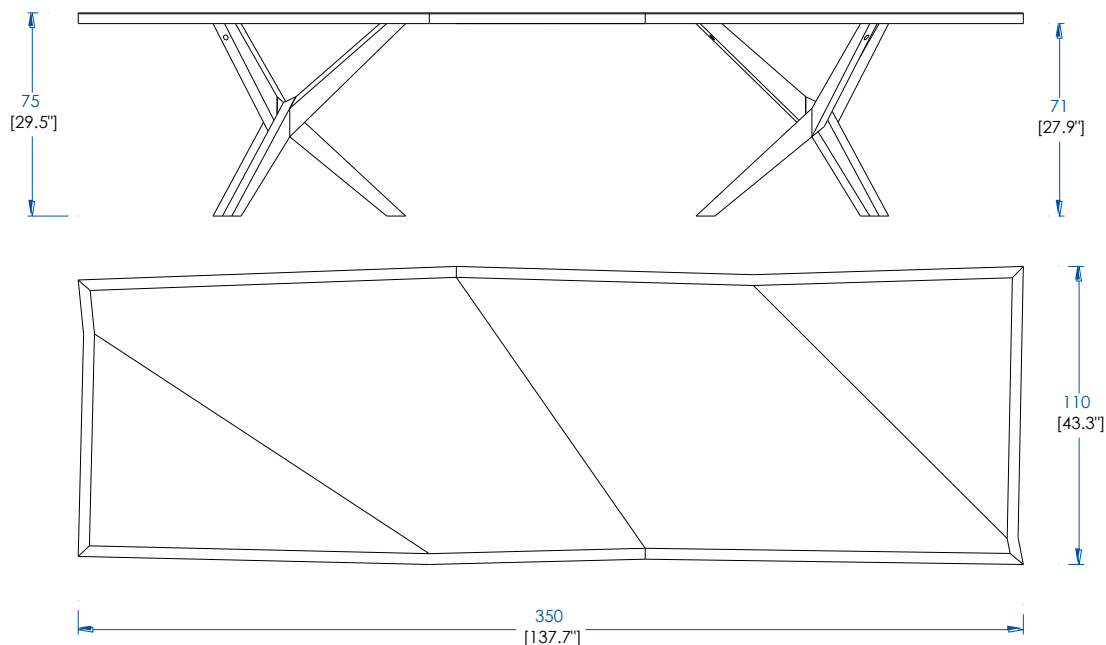

Collection JANE

rochebobois
PARIS

design Christophe DELCOURT

CTMD.MS013 – Table de repas sans laiton – L 350 H 75 P 110 cm

Table repas avec piétement en chêne massif et plateau en MDF plaqué chêne (plusieurs teintes possibles).

CTMD.MS013 – Dining Table without brass – L 137,7" H 29,5" P 43,3"

Dining table with frame base made of solid oak, with Top in MDF oak veneer (several stains available).

CTMD.MS013 – Mesa de comedor sin latón

Mesa de comedor con pata en roble macizo, y sobre en MDF chapado roble (varios tintes posibles).

CTMD.MS013L – Table de repas avec laiton – L 350 H 75 P 110 cm

Table repas avec piétement en chêne massif, avec lingotière en laiton brossé vernis sur une des faces, et plateau en MDF plaqué chêne (plusieurs teintes possibles).

CTMD.MS013L – Dining Table with brass – L 137,7" H 29,5" P 43,3"

Dining table with frame base made of solid oak, with mould in brushed varnish brass on one of the faces, Top in MDF oak veneer (several stains available).

CTMD.MS013L – Mesa de comedor con latón

Mesa de comedor con pata en roble macizo, con lingote en latón cepillado barniz en una de las caras, y sobre en MDF chapado roble (varios tintes posibles).