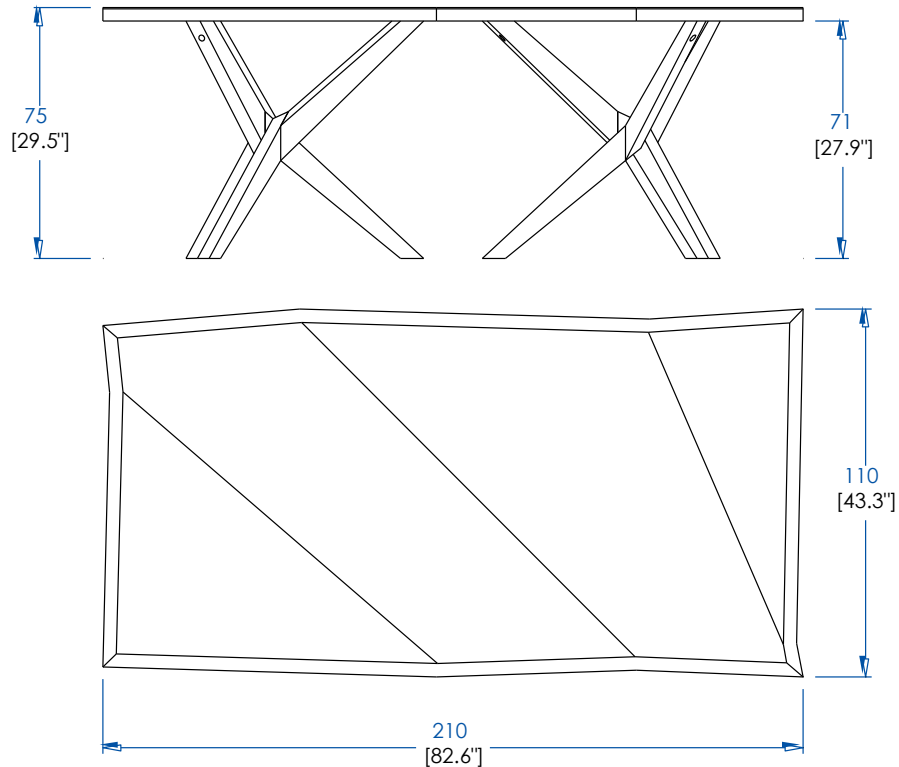

Collection JANE

rochebobois
PARIS

design Christophe DELCOURT

CTMD.MS011 – Table de repas sans laiton – L 210 H 75 P 110 cm

Table repas avec piétement en chêne massif et plateau en MDF plaqué chêne (plusieurs teintes possibles).

CTMD.MS011 – Dining Table without brass – L 82,6" H 29,5" P 43,3"

Dining table with frame base made of solid oak, with Top in MDF oak veneer (several stains available).

CTMD.MS011 – Mesa de comedor sin latón

Mesa de comedor con pata en roble macizo, y sobre en MDF chapado roble (varios tintes posibles).

CTMD.MS011L – Table de repas avec laiton – L 210 H 75 P 110 cm

Table repas avec piétement en chêne massif, avec lingotière en laiton brossé vernis sur une des faces, et plateau en MDF plaqué chêne (plusieurs teintes possibles).

CTMD.MS011L – Dining Table with brass – L 82,6" H 29,5" P 43,3"

Dining table with frame base made of solid oak, with mould in brushed varnish brass on one of the faces, Top in MDF oak veneer (several stains available).

CTMD.MS011L – Mesa de comedor con latón

Mesa de comedor con pata en roble macizo, con lingote en latón cepillado barniz en una de las caras, y sobre en MDF chapado roble (varios tintes posibles).