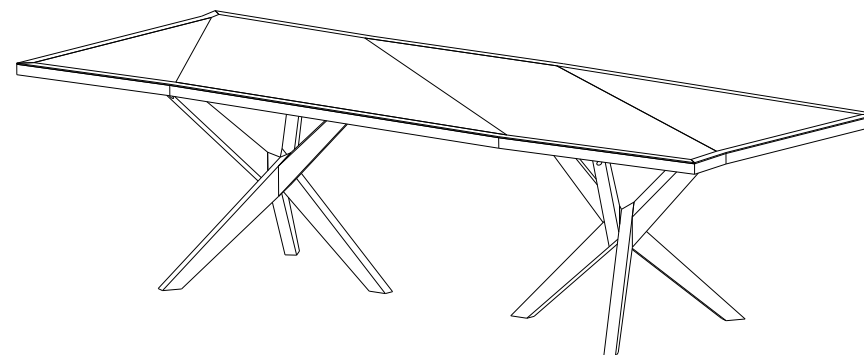

Collection JANE

rochebobois
PARIS

design Christophe DELCOURT

CTMD.MS012 – Table de repas sans laiton – L 290 H 75 P 110 cm

Table repas avec piétement en chêne massif et plateau en MDF plaqué chêne (plusieurs teintes possibles).

CTMD.MS012 – Dining Table without brass – L 114,1" H 29,5" P 43,3"

Dining table with frame base made of solid oak, with Top in MDF oak veneer (several stains available).

CTMD.MS012 – Mesa de comedor sin latón

Mesa de comedor con pata en roble macizo, y sobre en MDF chapado roble (varios tintes posibles).

CTMD.MS012L – Table de repas avec laiton – L 290 H 75 P 110 cm

Table repas avec piétement en chêne massif, avec lingotière en laiton brossé vernis sur une des faces, et plateau en MDF plaqué chêne (plusieurs teintes possibles).

CTMD.MS012L – Dining Table with brass – L 114,1" H 29,5" P 43,3"

Dining table with frame base made of solid oak, with mould in brushed varnish brass on one of the faces, Top in MDF oak veneer (several stains available).

CTMD.MS012L – Mesa de comedor con latón

Mesa de comedor con pata en roble macizo, con lingote en latón cepillado barniz en una de las caras, y sobre en MDF chapado roble (varios tintes posibles).