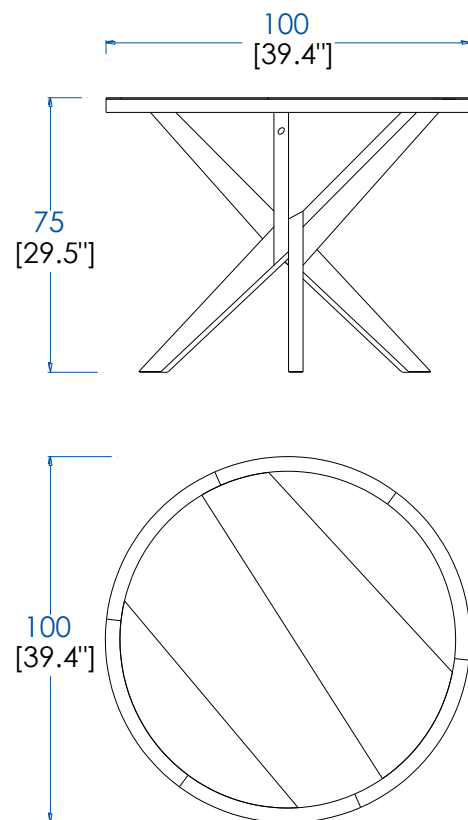

Collection JANE

rochebobois
PARIS

design Christophe DELCOURT

CTJN. MS04- Table de repas ronde d.100 - sans laiton – L 100 H 75 P 100 cm

Table repas avec piétement en chêne massif, sans lingotière en laiton brossé, et plateau en MDF plaqué chêne (plusieurs teintes possibles).

CTJN. MS04- Round Dining Table d.100 – without brass – L 39.4" H 29,5" P 39,4"

Consists of 3 legs that are tangled together and change directions like branches or creepers.

CTJN. MS04- Mesa de comedor redonda d.100 - sin latón

Mesa de comedor con patas en roble macizo, sin placa en latón cepillado, y sobre en MDF chapado roble (varios tintes posibles).

CTJN. MS04L- Table de repas ronde d.100 - avec laiton – L 100 H 75 P 100 cm

Table repas avec piétement en chêne massif, avec lingotière en laiton brossé vernis sur une des faces, et plateau en MDF plaqué chêne (plusieurs teintes possibles).

CTJN. MS04L- Round Dining Table d.100 – with brass – L 39.4" H 29,5" P 39,4"

Consists of 3 legs that are tangled together and change directions like branches or creepers.

CTJN. MS04L- Mesa de comedor redonda d.100 - con latón

Mesa de comedor con patas en roble macizo, con placa en latón cepillado sobre una de las caras y sobre en MDF chapado roble (varios tintes posibles).