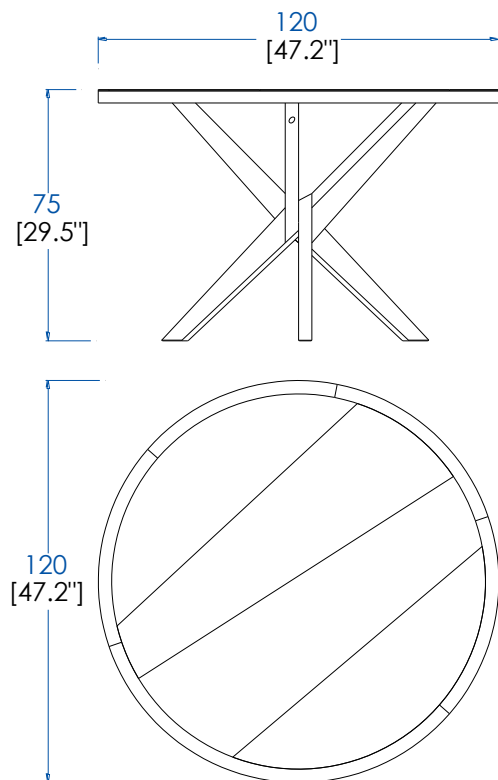

CTMD.MS013L – Dining Table with brass – L 137,7" H 29,5" P 43,3"

Dining table with frame base made of solid oak, with mould in brushed varnish brass on one of the faces, Top in MDF oak veneer (several stains available).

rochebobois
PARIS

design Christophe DELCOURT

Table de Repas Ronde – Round Dining Table – Mesa de Comedor Redonda

Collection JANE

rochebobois
PARIS

design Christophe DELCOURT

CTJN.MS02- Table de repas ronde d.120 - sans laiton – L 120 H 75 P 120 cm