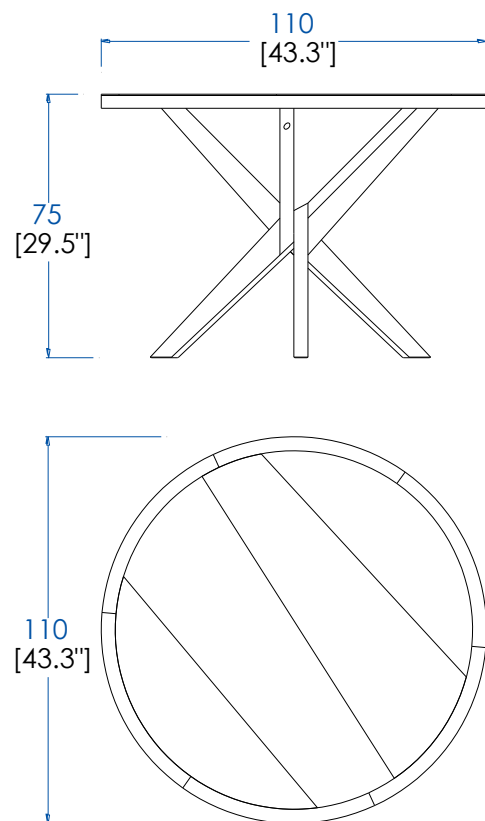

Collection JANE

rochebobois
PARIS

design Christophe DELCOURT

CTJN.MS03- Table de repas ronde d.110 - sans laiton – L 110 H 75 P 110 cm

Table repas avec piétement en chêne massif, sans lingotière en laiton brossé, et plateau en MDF plaqué chêne (plusieurs teintes possibles).

CTJN.MS03- Round Dining Table d.110 – without Brass – L 43.3" H 29,5" P 43,3"

Consists of 3 legs that are tangled together and change directions like branches or creepers.

CTJN.MS03- Mesa de comedor redonda d.110 - sin latón

Mesa de comedor con patas en roble macizo, sin placa en latón cepillado, y sobre en MDF chapado roble (varios tintes posibles).

CTJN.MS03L- Table de repas ronde d.110 - avec laiton – L 110 H 75 P 110 cm

Table repas avec piétement en chêne massif, avec lingotière en laiton brossé vernis sur une des faces, et plateau en MDF plaqué chêne (plusieurs teintes possibles).

CTJN.MS03L- Round Dining Table d.110 – with Brass – L 43.3" H 29,5" P 43,3"

Consists of 3 legs that are tangled together and change directions like branches or creepers.

CTJN.MS03L - Mesa de comedor redonda d.110 - con latón

Mesa de comedor con patas en roble macizo, con placa en latón cepillado barnizado sobre una de las caras, y sobre en MDF chapado roble (varios tintes posibles)