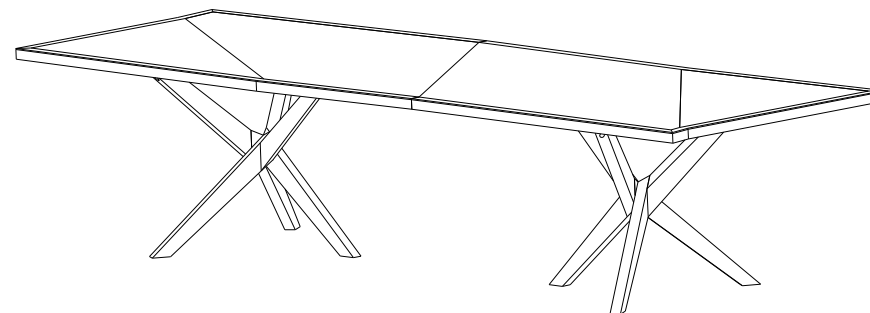

Collection JANE

rochebobois
PARIS

design Christophe DELCOURT

CTMD.MS013 – Table de repas sans laiton – L 350 H 75 P 110 cm

Table repas avec piétement en chêne massif et plateau en MDF plaqué chêne (plusieurs teintes possibles).

CTMD.MS013 – Dining Table without brass – L 137,7" H 29,5" P 43,3"

Dining table with frame base made of solid oak, with Top in MDF oak veneer (several stains available).

CTMD.MS013 – Mesa de comedor sin latón

Mesa de comedor con pata en roble macizo, y sobre en MDF chapado roble (varios tintes posibles).

CTMD.MS013L – Table de repas avec laiton – L 350 H 75 P 110 cm

Table repas avec piétement en chêne massif, avec lingotière en laiton brossé vernis sur une des faces, et plateau en MDF plaqué chêne (plusieurs teintes possibles).

CTMD.MS013L – Dining Table with brass – L 137,7" H 29,5" P 43,3"

Dining table with frame base made of solid oak, with mould in brushed varnish brass on one of the faces, Top in MDF oak veneer (several stains available).

CTMD.MS013L – Mesa de comedor con latón

Mesa de comedor con pata en roble macizo, con lingote en latón cepillado barniz en una de las caras, y sobre en MDF chapado roble (varios tintes posibles).