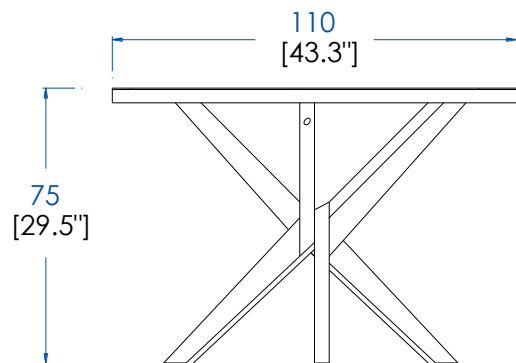

Collection JANE

design Christophe DELCOURT

rochebobois
PARIS

CTJN.MS03- Table de repas ronde 110 - sans laiton – L 110 H 75 P 110 cm

Table repas avec piétement en chêne massif, sans lingotière en laiton brossé, et plateau en panneaux de fibres de moyenne densité plaqué chêne (plusieurs teintes possibles).

CTJN.MS03- Round Dining Table 110 – without brass – L 43.3" H 29.5" P 43.3"

Dining table with base in solid oak, one side of the base in varnished brushed brass, and top in oak veneer on MDF (many stains available)

CTJN.MS03- Mesa de comedor redonda 110 - sin latón – L 110 A 75 P 110 cm

Mesa de comedor con patas en roble macizo, sin placa en latón cepillado, y sobre en MDF chapado roble (varios tintes posibles).

CTJN.MS03L- Table de repas ronde 110 - avec laiton – L 110 H 75 P 110 cm

Table repas avec piétement en chêne massif, avec lingotière en laiton brossé vernis sur une des faces, et plateau en panneaux de fibres de moyenne densité plaqué chêne (plusieurs teintes possibles).

CTJN.MS03L- Round Dining Table 110 – with brass – L 43.3" H 29.5" P 43.3"

Dining table with base in solid oak, one side of the base with gold trim in varnished brushed brass, and top in oak veneer on MDF (many stains available)

CTJN.MS03L- Mesa de comedor redonda 110 - con latón – L 110 A 75 P 110 cm

Mesa de comedor con patas en roble macizo, con placa en latón cepillado barnizado sobre una de las caras y sobre en MDF chapado roble (varios tintes posibles).

CTJN.MS03F- Table de repas ronde 110 - patine argenté – L 110 H 75 P 110 cm

Table repas avec piétement en chêne massif, avec lingotière en fer patine argenté sur une des faces, et plateau en panneaux de fibres de moyenne densité plaqué chêne (plusieurs teintes possibles).

CTJN.MS03F- Round Dining Table 110 – silver patina – L 43.3" H 29.5" P 43.3"

Dining table with base in solid oak, one side of the base in iron, silver patina finish, and top in oak veneer on MDF (many stains available)

CTJN.MS03F- Mesa de comedor redonda 110 - pátina plateada – L 110 A 75 P 110 cm

Mesa de comedor con patas en roble macizo, con placa en hierro patinado plateado sobre una de las caras y sobre en MDF chapado roble (varios tintes posibles).