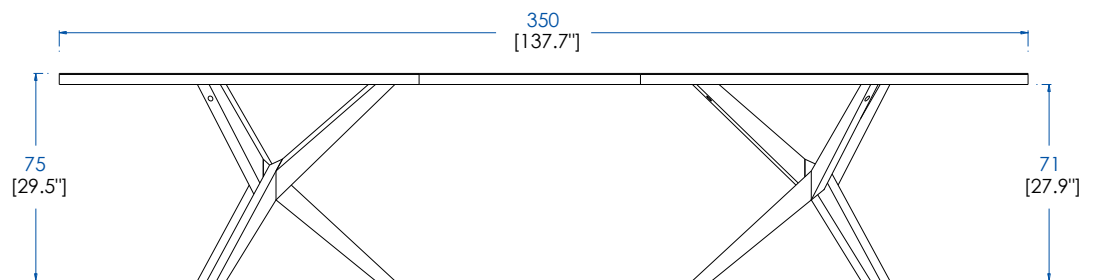

Collection JANE

design Christophe DELCOURT

rochebobois
PARIS

CTMD.MS013 – Table de repas sans laiton – L 350 H 75 P 110 cm

Table repas à deux piétements tripode en chêne massif. Plateau (en 2 parties) en panneaux de fibres de moyenne densité avec placage chêne en éventail (plusieurs teintes possibles).

CTMD.MS013 – Dining Table without brass – L 137.7" H 29.5" P 43.3"

Dining table with two 3-legs bases in solid oak. Top (in 2 parts) in oak veneer on Medium density fibreboard with oak veneer in fan pattern (several stains available).

CTMD.MS013 – Mesa de comedor sin latón – L 350 A 75 P 110 cm

Mesa de comedor con dos patas trípode en roble macizo. Sobre (en 2 partes) en médium con chapado roble en abanico (varios tintes).

CTMD.MS013L – Table de repas avec laiton – L 350 H 75 P 110 cm

Table repas à deux piétements tripode en chêne massif avec lingotière en laiton brossé sur les faces extérieures. Plateau (en 2 parties) en panneaux de fibres de moyenne densité avec placage chêne en éventail (plusieurs teintes possibles).

CTMD.MS013L – Dining Table with brass – L 137.7" H 29.5" P 43.3"

Dining table with two 3-legs bases in solid oak, one side of the base with gold trim in varnished brushed brass. Top (in 2 parts) in oak veneer on Medium density fibreboard (several stains available).

CTMD.MS013L – Mesa de comedor con latón – L 350 A 75 P 110 cm

Mesa de comedor con dos patas trípode en roble macizo con latón cepillado en las caras exteriores. Sobre (en 2 partes) en médium con chapado roble en abanico (varios tintes).

CTMD.MS013F – Table de repas - patine argenté – L 350 H 75 P 110 cm

Table repas à deux piétements tripode en chêne massif avec lingotière en fer patine argenté sur les faces extérieures. Plateau (en 2 parties) en panneaux de fibres de moyenne densité avec placage chêne en éventail (plusieurs teintes possibles).

CTMD.MS013F – Dining Table - silver patina – L 137.7" H 29.5" P 43.3"

Dining table with two 3-legs bases in solid oak, one side of the base in iron, silver patina finish. Top (in 2 parts) in oak veneer on Medium density fibreboard (several stains available).

CTMD.MS013F – Mesa de comedor – pátina plateada – L 350 A 75 P 110 cm

Mesa de comedor con dos patas trípode en roble macizo, con placa en hierro patinado plateado en las caras exteriores. Sobre (en 2 partes) en médium con chapado roble en abanico (varios tintes).