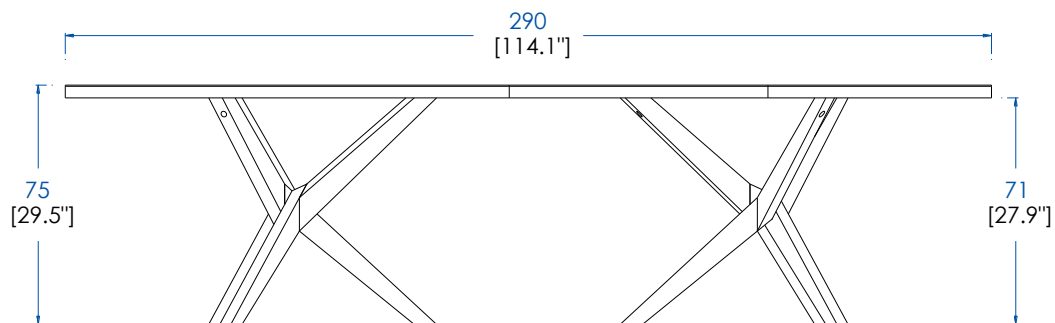

Collection JANE

design Christophe DELCOURT

rochebobois
PARIS

CTMD.MS012 – Table de repas sans laiton – L 290 H 75 P 110 cm

Table repas à deux piétements tripode en chêne massif. Plateau en panneaux de fibres de moyenne densité avec placage chêne en éventail (plusieurs teintes possibles).

CTMD.MS012 – Dining Table without brass – L 114.1" H 29.5" P 43.3"

Dining table with two 3-legs bases in solid oak. Top in oak veneer on Medium (several stains available).

CTMD.MS012 – Mesa de comedor sin latón – L 290 A 75 P 110 cm

Mesa de comedor con dos patas trípode en roble macizo. Sobre en médium con chapado roble en abanico (varios tintes).

CTMD.MS012L – Table de repas avec laiton – L 290 H 75 P 110 cm

Table repas à deux piétements tripode en chêne massif avec lingotière en laiton brossé sur les faces extérieures. Plateau en panneaux de fibres de moyenne densité avec placage chêne en éventail (plusieurs teintes possibles).

CTMD.MS012L – Dining Table with brass – L 114.1" H 29.5" P 43.3"

Dining table with two 3-legs bases in solid oak, one side of the base with gold trim in varnished brushed brass. Top in oak veneer on Medium (several stains available).

CTMD.MS012L – Mesa de comedor con latón – L 290 A 75 P 110 cm

Mesa de comedor con dos patas trípode en roble macizo con latón cepillado en las caras exteriores. Sobre en médium con chapado roble en abanico (varios tintes).

CTMD.MS012F – Table de repas - patine argenté – L 290 H 75 P 110 cm

Table repas à deux piétements tripode en chêne massif avec lingotière en fer patine argenté sur les faces extérieures. Plateau en panneaux de fibres de moyenne densité avec placage chêne en éventail (plusieurs teintes possibles).

CTMD.MS012F – Dining Table - silver patina – L 114.1" H 29.5" P 43.3"

Dining table with two 3-legs bases in solid oak, one side of the base in iron, silver patina finish. Top in oak veneer on Medium (several stains available).

CTMD.MS012F – Mesa de comedor – pátina plateada – L 290 A 75 P 110 cm

Mesa de comedor con dos patas trípode en roble macizo, con placa en hierro patinado plateado en las caras exteriores. Sobre en médium con chapado roble en abanico (varios tintes).