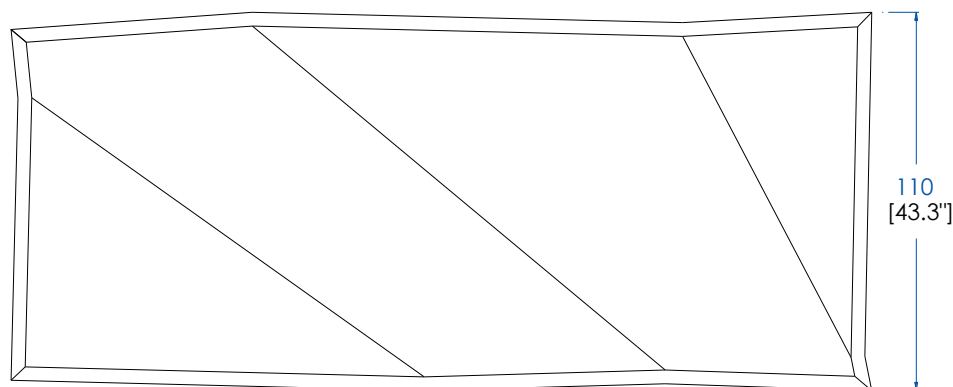

Collection JANE

design Christophe DELCOURT

rochebobois
PARIS

CTMD.MS01 – Table de repas sans laiton – L 250 H 75 P 110 cm

Table repas à deux piétements tripode en chêne massif. Plateau en panneaux de fibres de moyenne densité avec placage chêne en éventail (plusieurs teintes possibles).

CTMD.MS01 – Dining Table without brass – L 98.4" H 29.5" P 43.3"

Dining table with two 3-legs bases in solid oak. Top in oak veneer on Medium (several stains available).

CTMD.MS01 – Mesa de comedor sin latón – L 250 A 75 P 110 cm

Mesa de comedor con dos patas trípode en roble macizo. Sobre en médium con chapado roble en abanico (varios tintes).

CTMD.MS01L – Table de repas avec laiton – L 250 H 75 P 110 cm

Table repas à deux piétements tripode en chêne massif avec lingotière en laiton brossé sur les faces extérieures. Plateau en panneaux de fibres de moyenne densité avec placage chêne en éventail (plusieurs teintes possibles).

CTMD.MS01L – Dining Table with brass – L 98.4" H 29.5" P 43.3"

Dining table with two 3-legs bases in solid oak, one side of the base with gold trim in varnished brushed brass. Top in oak veneer on Medium (several stains available).

CTMD.MS01L – Mesa de comedor con latón – L 250 A 75 P 110 cm

Mesa de comedor con dos patas trípode en roble macizo con latón cepillado en las caras exteriores. Sobre en médium con chapado roble en abanico (varios tintes).

CTMD.MS01F – Table de repas - patine argenté – L 250 H 75 P 110 cm

Table repas à deux piétements tripode en chêne massif avec lingotière en fer patine argenté sur les faces extérieures. Plateau en panneaux de fibres de moyenne densité avec placage chêne en éventail (plusieurs teintes possibles).

CTMD.MS01F – Dining Table - silver patina – L 98.4" H 29.5" P 43.3"

Dining table with two 3-legs bases in solid oak, one side of the base in iron, silver patina finish. Top in oak veneer on Medium (several stains available).

CTMD.MS01F – Mesa de comedor – pátina plateada – L 250 A 75 P 110 cm

Mesa de comedor con dos patas trípode en roble macizo, con placa en hierro patinado plateado en las caras exteriores. Sobre en médium con chapado roble en abanico (varios tintes).

AC321