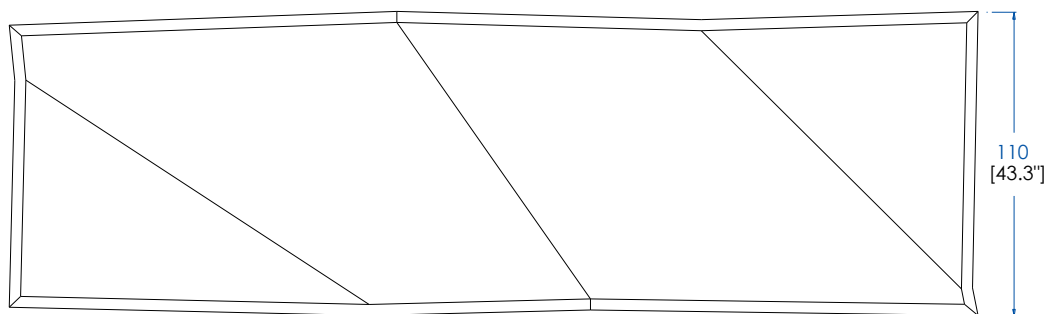

Collection JANE

design Christophe DELCOURT

rochebobois
PARIS

CTMD.MS013 – Table de repas sans laiton – L 350 H 75 P 110 cm

Table repas à deux piétements tripode en chêne massif. Plateau (en 2 parties) en panneaux de fibres de moyenne densité avec placage chêne en éventail (plusieurs teintes possibles).

CTMD.MS013 – Dining Table without brass – L 137.7" H 29.5" P 43.3"

Dining table with two 3-legs bases in solid oak. Top (in 2 parts) in oak veneer on Medium density fibreboard with oak veneer in fan pattern (several stains available).

CTMD.MS013 – Mesa de comedor sin latón – L 350 A 75 P 110 cm

Mesa de comedor con dos patas trípode en roble macizo. Sobre (en 2 partes) en médium con chapado roble en abanico (varios tintes).

CTMD.MS013L – Table de repas avec laiton – L 350 H 75 P 110 cm

Table repas à deux piétements tripode en chêne massif avec lingotière en laiton brossé sur les faces extérieures. Plateau (en 2 parties) en panneaux de fibres de moyenne densité avec placage chêne en éventail (plusieurs teintes possibles).

CTMD.MS013L – Dining Table with brass – L 137.7" H 29.5" P 43.3"

Dining table with two 3-legs bases in solid oak, one side of the base with gold trim in varnished brushed brass. Top (in 2 parts) in oak veneer on Medium density fibreboard (several stains available).

CTMD.MS013L – Mesa de comedor con latón – L 350 A 75 P 110 cm

Mesa de comedor con dos patas trípode en roble macizo con latón cepillado en las caras exteriores. Sobre (en 2 partes) en médium con chapado roble en abanico (varios tintes).

CTMD.MS013F – Table de repas - patine argenté – L 350 H 75 P 110 cm

Table repas à deux piétements tripode en chêne massif avec lingotière en fer patine argenté sur les faces extérieures. Plateau (en 2 parties) en panneaux de fibres de moyenne densité avec placage chêne en éventail (plusieurs teintes possibles).

CTMD.MS013F – Dining Table - silver patina – L 137.7" H 29.5" P 43.3"

Dining table with two 3-legs bases in solid oak, one side of the base in iron, silver patina finish. Top (in 2 parts) in oak veneer on Medium density fibreboard (several stains available).

CTMD.MS013F – Mesa de comedor – pátina plateada – L 350 A 75 P 110 cm

Mesa de comedor con dos patas trípode en roble macizo, con placa en hierro patinado plateado en las caras exteriores. Sobre (en 2 partes) en médium con chapado roble en abanico (varios tintes).