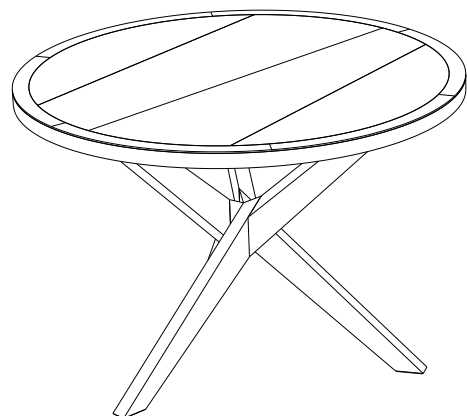

Collection JANE

design Christophe DELCOURT

rochebobois
PARIS

CTJN.MS03- Table de repas ronde 110 - sans laiton – L 110 H 75 P 110 cm

Table repas avec piétement en chêne massif, sans lingotière en laiton brossé, et plateau en panneaux de fibres de moyenne densité plaqué chêne (plusieurs teintes possibles).

CTJN.MS03- Round Dining Table 110 – without brass – L 43.3" H 29.5" P 43.3"

Dining table with base in solid oak, one side of the base in varnished brushed brass, and top in oak veneer on MDF (many stains available)

CTJN.MS03- Mesa de comedor redonda 110 - sin latón – L 110 A 75 P 110 cm

Mesa de comedor con patas en roble macizo, sin placa en latón cepillado, y sobre en MDF chapado roble (varios tintes posibles).

CTJN.MS03L- Table de repas ronde 110 - avec laiton – L 110 H 75 P 110 cm

Table repas avec piétement en chêne massif, avec lingotière en laiton brossé vernis sur une des faces, et plateau en panneaux de fibres de moyenne densité plaqué chêne (plusieurs teintes possibles).

CTJN.MS03L- Round Dining Table 110 – with brass – L 43.3" H 29.5" P 43.3"

Dining table with base in solid oak, one side of the base with gold trim in varnished brushed brass, and top in oak veneer on MDF (many stains available)

CTJN.MS03L- Mesa de comedor redonda 110 - con latón – L 110 A 75 P 110 cm

Mesa de comedor con patas en roble macizo, con placa en latón cepillado barnizado sobre una de las caras y sobre en MDF chapado roble (varios tintes posibles).

CTJN.MS03F- Table de repas ronde 110 - patine argenté – L 110 H 75 P 110 cm

Table repas avec piétement en chêne massif, avec lingotière en fer patine argenté sur une des faces, et plateau en panneaux de fibres de moyenne densité plaqué chêne (plusieurs teintes possibles).

CTJN.MS03F- Round Dining Table 110 – silver patina – L 43.3" H 29.5" P 43.3"

Dining table with base in solid oak, one side of the base in iron, silver patina finish, and top in oak veneer on MDF (many stains available)

CTJN.MS03F- Mesa de comedor redonda 110 - pátina plateada – L 110 A 75 P 110 cm

Mesa de comedor con patas en roble macizo, con placa en hierro patinado plateado sobre una de las caras y sobre en MDF chapado roble (varios tintes posibles).