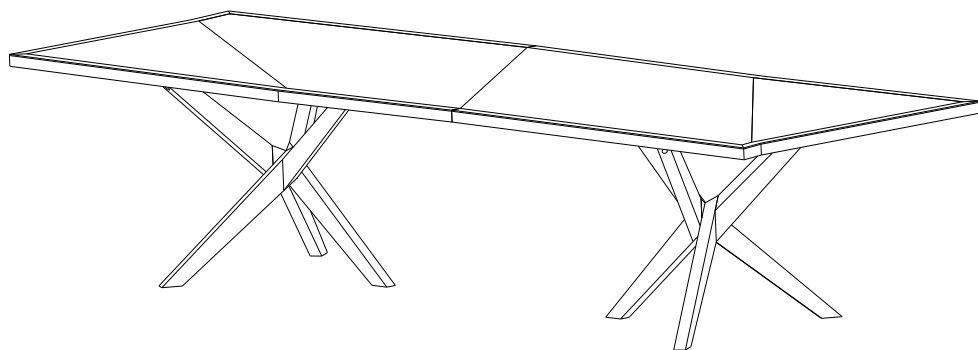

Collection JANE

design Christophe DELCOURT

rochebobois
PARIS

CTMD.MS013 – Table de repas sans laiton – L 350 H 75 P 110 cm

Table repas à deux piétements tripode en chêne massif. Plateau (en 2 parties) en panneaux de fibres de moyenne densité avec placage chêne en éventail (plusieurs teintes possibles).

CTMD.MS013 – Dining Table without brass – L 137.7" H 29.5" P 43.3"

Dining table with two 3-legs bases in solid oak. Top (in 2 parts) in oak veneer on Medium density fibreboard with oak veneer in fan pattern (several stains available).

CTMD.MS013 – Mesa de comedor sin latón – L 350 A 75 P 110 cm

Mesa de comedor con dos patas trípode en roble macizo. Sobre (en 2 partes) en médium con chapado roble en abanico (varios tintes).

CTMD.MS013L – Table de repas avec laiton – L 350 H 75 P 110 cm

Table repas à deux piétements tripode en chêne massif avec lingotière en laiton brossé sur les faces extérieures. Plateau (en 2 parties) en panneaux de fibres de moyenne densité avec placage chêne en éventail (plusieurs teintes possibles).

CTMD.MS013L – Dining Table with brass – L 137.7" H 29.5" P 43.3"

Dining table with two 3-legs bases in solid oak, one side of the base with gold trim in varnished brushed brass. Top (in 2 parts) in oak veneer on Medium density fibreboard (several stains available).

CTMD.MS013L – Mesa de comedor con latón – L 350 A 75 P 110 cm

Mesa de comedor con dos patas trípode en roble macizo con latón cepillado en las caras exteriores. Sobre (en 2 partes) en médium con chapado roble en abanico (varios tintes).

CTMD.MS013F – Table de repas - patine argenté – L 350 H 75 P 110 cm

Table repas à deux piétements tripode en chêne massif avec lingotière en fer patine argenté sur les faces extérieures. Plateau (en 2 parties) en panneaux de fibres de moyenne densité avec placage chêne en éventail (plusieurs teintes possibles).

CTMD.MS013F – Dining Table - silver patina – L 137.7" H 29.5" P 43.3"

Dining table with two 3-legs bases in solid oak, one side of the base in iron, silver patina finish. Top (in 2 parts) in oak veneer on Medium density fibreboard (several stains available).

CTMD.MS013F – Mesa de comedor – pátina plateada – L 350 A 75 P 110 cm

Mesa de comedor con dos patas trípode en roble macizo, con placa en hierro patinado plateado en las caras exteriores. Sobre (en 2 partes) en médium con chapado roble en abanico (varios tintes).