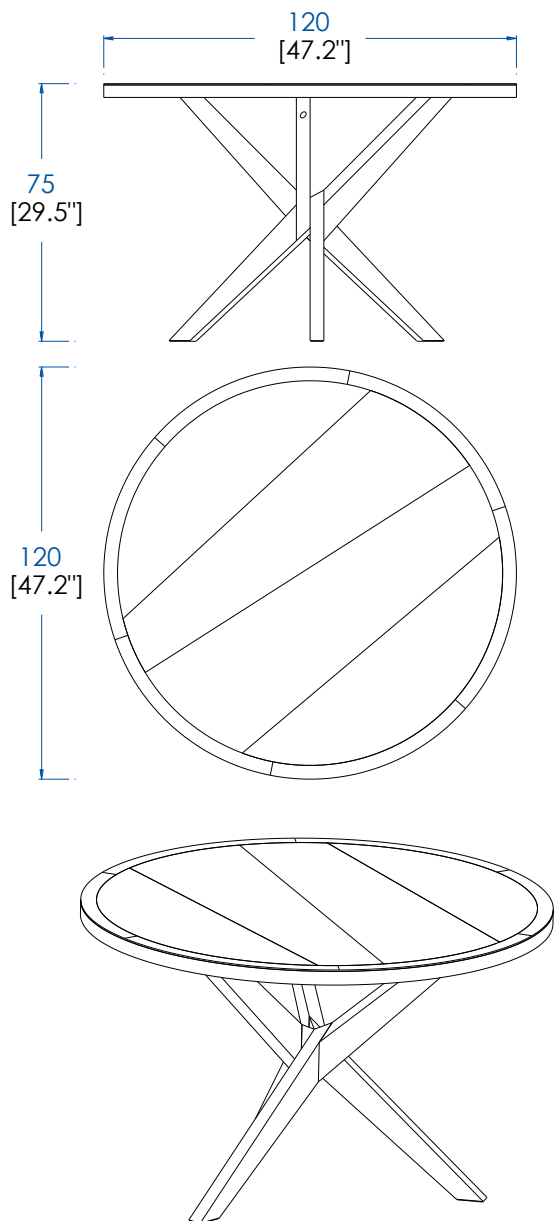

Collection JANE

design Christophe DELCOURT

rochebobois
PARIS

CTJN.MS02- Table de repas ronde 120 - sans laiton – L 120 H 75 P 120 cm

Table repas avec piétement en chêne massif, sans lingotière en laiton brossé, et plateau en panneaux de fibres de moyenne densité plaqué chêne (plusieurs teintes possibles).

CTJN.MS02- Round Dining Table 120 – without brass – L 47.2" H 29.5" P 47.2"

Dining table with base in solid oak, one side of the base in varnished brushed brass, and top in oak veneer on MDF (many stains available)

CTJN.MS02- Mesa de comedor redonda 120 - sin latón – L 120 A 75 P 120 cm

Mesa de comedor con patas en roble macizo, sin placa en latón cepillado, y sobre en MDF chapado roble (varios tintes posibles).

CTJN.MS02L- Table de repas ronde 120 - avec laiton – L 120 H 75 P 120 cm

Table repas avec piétement en chêne massif, avec lingotière en laiton brossé vernis sur une des faces, et plateau en panneaux de fibres de moyenne densité plaqué chêne (plusieurs teintes possibles).

CTJN.MS02L- Round Dining Table 120 – with brass – L 47.2" H 29.5" P 47.2"

Dining table with base in solid oak, one side of the base with gold trim in varnished brushed brass, and top in oak veneer on MDF (many stains available)

CTJN.MS02L- Mesa de comedor redonda 120 - con latón – L 120 A 75 P 120 cm

Mesa de comedor con patas en roble macizo, con placa en latón cepillado barnizado sobre una de las caras y sobre en MDF chapado roble (varios tintes posibles).

CTJN.MS02F- Table de repas ronde 120 - patine argenté – L 120 H 75 P 120 cm

Table repas avec piétement en chêne massif, avec lingotière en fer patine argenté sur une des faces, et plateau en panneaux de fibres de moyenne densité plaqué chêne (plusieurs teintes possibles).

CTJN.MS02F- Round Dining Table 120 – silver patina – L 47.2" H 29.5" P 47.2"

Dining table with base in solid oak, one side of the base in iron, silver patina finish, and top in oak veneer on MDF (many stains available)

CTJN.MS02F- Mesa de comedor redonda 120 - pátina plateada – L 120 A 75 P 120 cm

Mesa de comedor con patas en roble macizo, con placa en hierro patinado plateado sobre una de las caras y sobre en MDF chapado roble (varios tintes posibles).