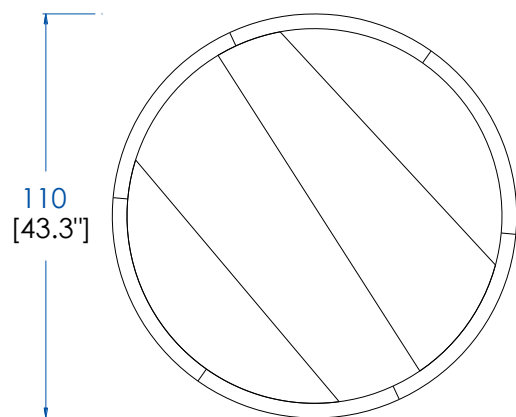

Collection JANE

design Christophe DELCOURT

rochebobois
PARIS

CTJN.MS03- Table de repas ronde 110 - sans laiton – L 110 H 75 P 110 cm

Table repas avec piétement en chêne massif, sans lingotière en laiton brossé, et plateau en panneaux de fibres de moyenne densité plaqué chêne (plusieurs teintes possibles).

CTJN.MS03- Round Dining Table 110 – without brass – L 43.3" H 29.5" P 43.3"

Dining table with base in solid oak, one side of the base in varnished brushed brass, and top in oak veneer on MDF (many stains available)

CTJN.MS03- Mesa de comedor redonda 110 - sin latón – L 110 A 75 P 110 cm

Mesa de comedor con patas en roble macizo, sin placa en latón cepillado, y sobre en MDF chapado roble (varios tintes posibles).

CTJN.MS03L- Table de repas ronde 110 - avec laiton – L 110 H 75 P 110 cm

Table repas avec piétement en chêne massif, avec lingotière en laiton brossé vernis sur une des faces, et plateau en panneaux de fibres de moyenne densité plaqué chêne (plusieurs teintes possibles).

CTJN.MS03L- Round Dining Table 110 – with brass – L 43.3" H 29.5" P 43.3"

Dining table with base in solid oak, one side of the base with gold trim in varnished brushed brass, and top in oak veneer on MDF (many stains available)

CTJN.MS03L- Mesa de comedor redonda 110 - con latón – L 110 A 75 P 110 cm

Mesa de comedor con patas en roble macizo, con placa en latón cepillado barnizado sobre una de las caras y sobre en MDF chapado roble (varios tintes posibles).

CTJN.MS03F- Table de repas ronde 110 - patine argenté – L 110 H 75 P 110 cm

Table repas avec piétement en chêne massif, avec lingotière en fer patine argenté sur une des faces, et plateau en panneaux de fibres de moyenne densité plaqué chêne (plusieurs teintes possibles).

CTJN.MS03F- Round Dining Table 110 – silver patina – L 43.3" H 29.5" P 43.3"

Dining table with base in solid oak, one side of the base in iron, silver patina finish, and top in oak veneer on MDF (many stains available)

CTJN.MS03F- Mesa de comedor redonda 110 - pátina plateada – L 110 A 75 P 110 cm

Mesa de comedor con patas en roble macizo, con placa en hierro patinado plateado sobre una de las caras y sobre en MDF chapado roble (varios tintes posibles).