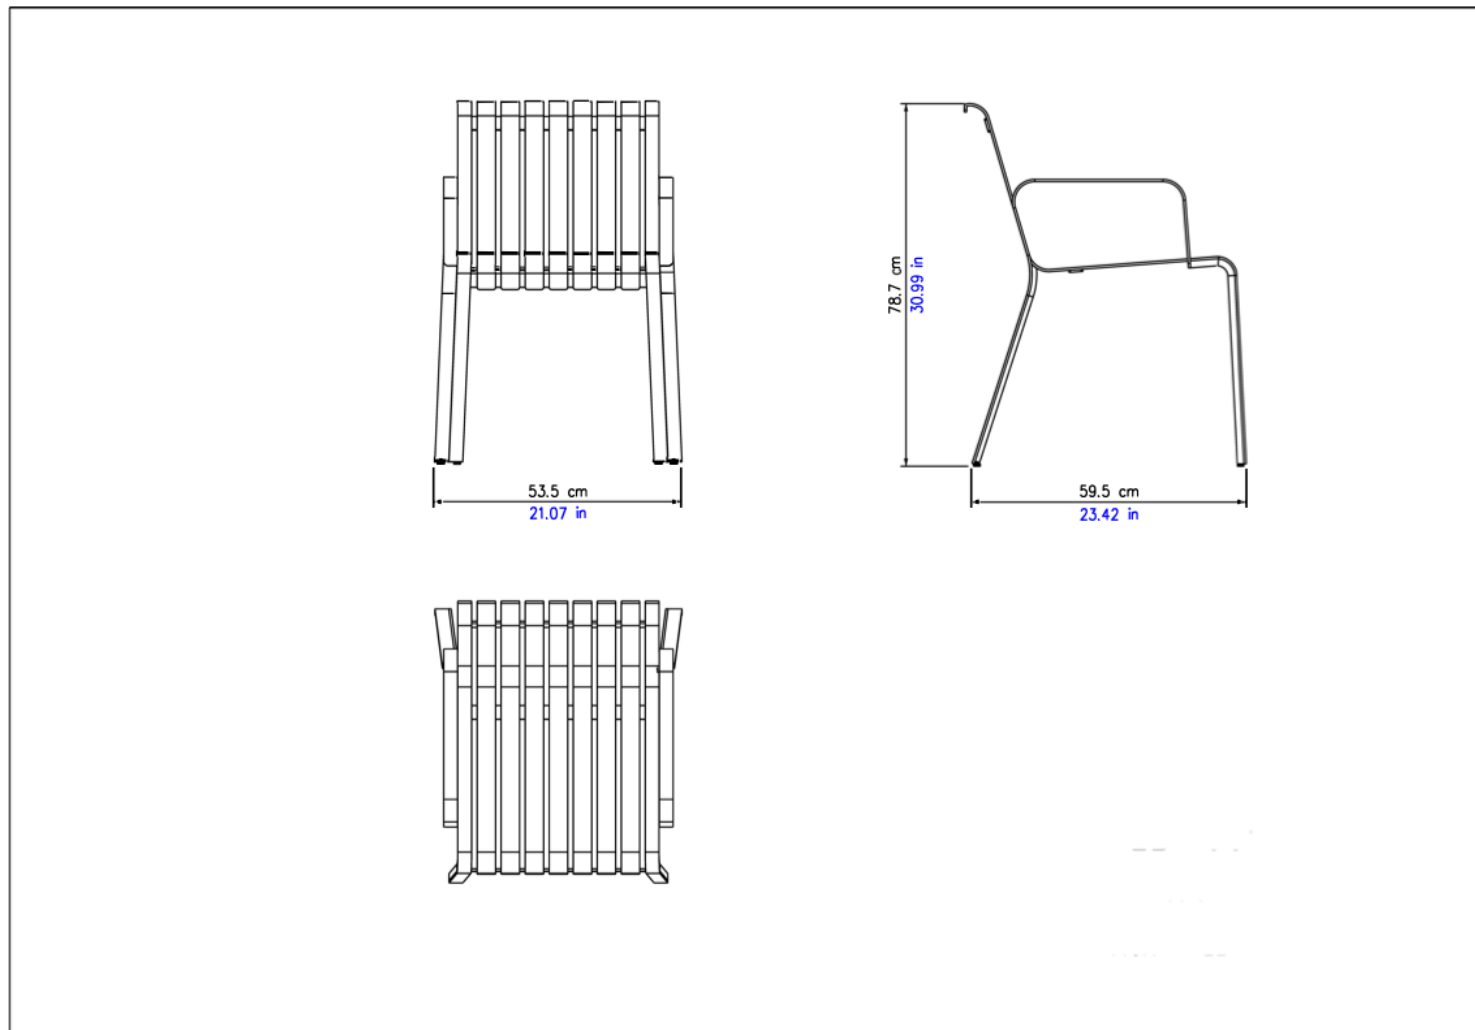

BELLECOUR

design Fabrice Berrux

rochebobo
PARIS

Bridge : Structure en acier inox et lattes en aluminium laqué epoxy.
Fabrication européenne

Bridge: Stainless steel structure and lacquered epoxy aluminium slats.
Made in Europe

Butaca: Estructura de acero inoxidable y listones de aluminio lacado epoxy.
Fabricación europea.

Bridge – Bridge – Butaca

S2733