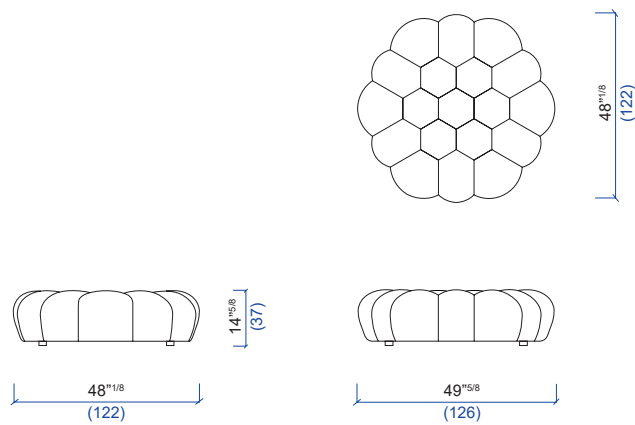

# BUBBLE POUFS

design Sacha LAKIC

**rochebobo**  
PARIS

**47** Grand pouf arrondi  
Large curved ottoman  
Gran puf redondeado

**46** Grand pouf  
Large ottoman  
Gran puf

**45** Pouf rond  
Round ottoman  
Puf redondo