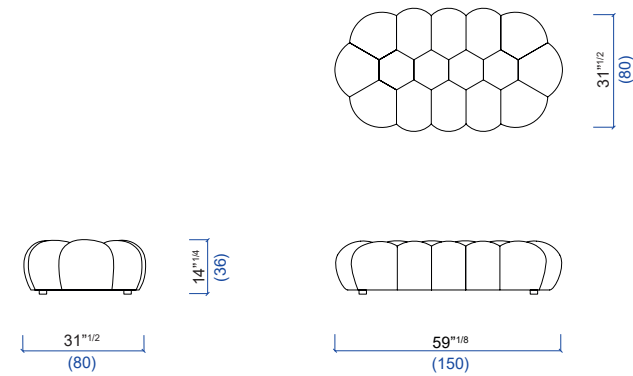

# BUBBLE POUFS

design Sacha LAKIC

**rochebobo**  
PARIS

**47** Grand pouf arrondi  
Large curved ottoman  
Gran puf redondeado

**46** Grand pouf  
Large ottoman  
Gran puf

**45** Pouf rond  
Round ottoman  
Puf redondo