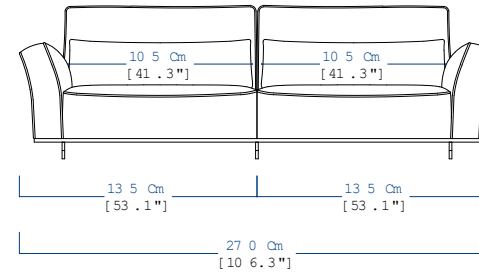

Frame: Metal
Suspension: Elastic straps
Seat: Multi-density polyurethane foam 30C-PH40-OSF35 kg/m³, polyester fibre 200 g/m²
Backrest and armrests : Multi-density polyurethane foam 30C-PH40-OSF35 kg/m³, goose and duck feathers and 100 g/m² polyester fibre
Lumbar cushions: Goose and duck feathers and 100 g/m² polyester fibre
Base: Stained solid walnut
Legs: Bronze-colored varnished metal

ME01
CANAPE 5 PLACES
5-SEAT SOFA
SOFÁ 5 PLAZAS

ME02
CANAPE 4 PLACES
4-SEAT SOFA
SOFÁ 4 PLAZAS

ME03
GRAND CANAPE 3 PLACES
LARGE 3-SEAT SOFA
GRAN SOFA 3 PLAZAS

ME04
CANAPE 1,5 PLACE (LOVESEAT)
1.5-SEAT SOFA (LOVESEAT)
SOFÁ 1,5 PLAZA (LOVESEAT)