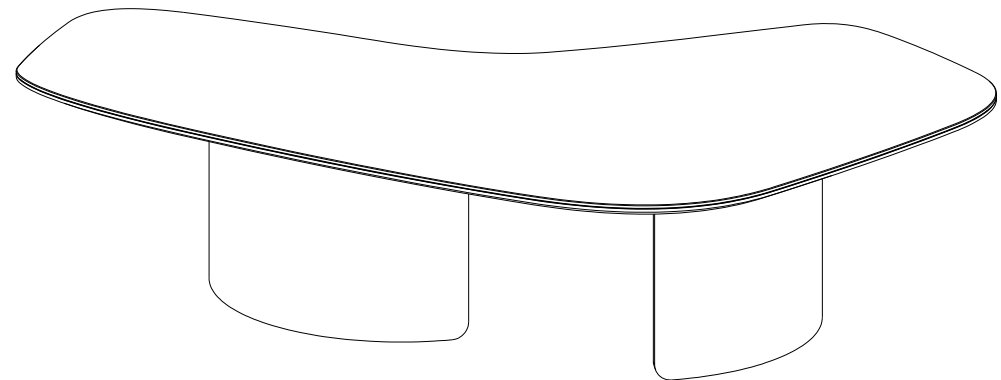

Collection SIMA

design Maurizio Manzoni

rochebobois
PARIS

JO320

Collection SIMA

design Maurizio Manzoni

rochebobois
PARIS

Table basse rectangulaire GM – Large rectangular coffee table – Mesa de centro rectangular GM

Collection SIMA

design Maurizio Manzoni

rochebobo
PARIS

P.SM.MC01 – Table basse rectangulaire GM - L 139.2 H 32 P 86.6 cm

Piètement en panneaux de fibres de moyenne densité laqué (nombreux coloris).
Plateau céramique (3 finitions).

P.SM.MC01 – Large rectangular coffee table - L 54.8" H 12.6" P 34.1"

Base in lacquered medium-density fiberboard (various colors available).
Ceramic top (3 finishes).

P.SM.MC01 – Mesa de centro rectangular GM - L 139.2 A 32 P 86.6 cm

P.SM.MC02 – Small rectangular coffee table - L 40.9" H 12.6" P 24.3"

Base in lacquered medium-density fiberboard (various colors available).
Ceramic top (3 finishes).

P.SM.MC02 – Mesa de centro rectangular PM - L 104 A 32 P 61.7 cm