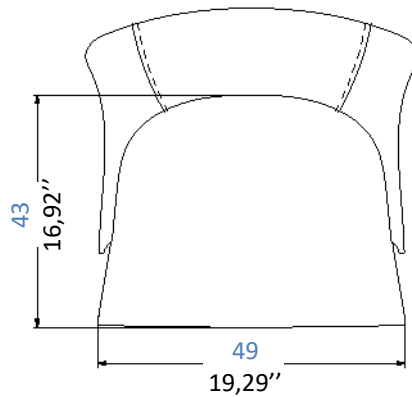

PIA

design Maurizio Manzoni

rochebobo
PARIS