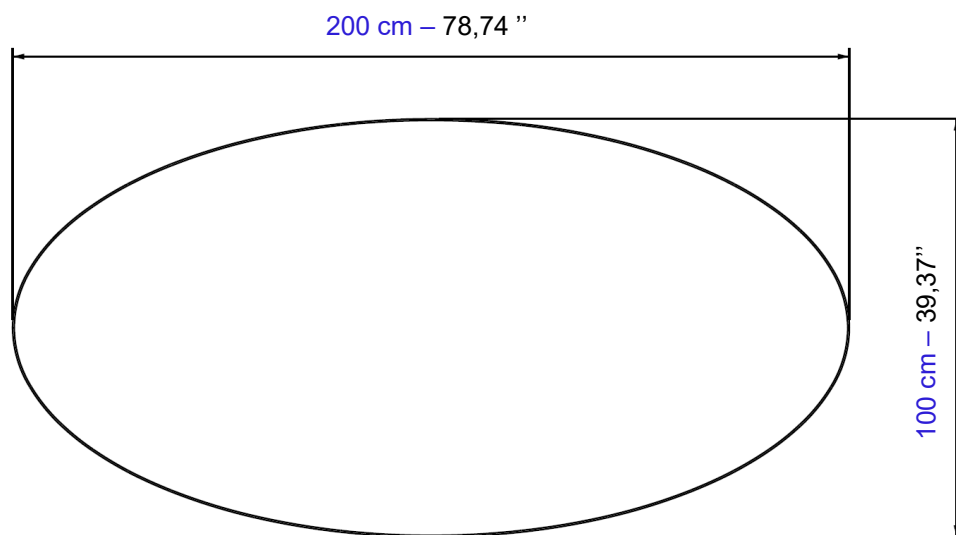

Collection SPEED UP

design Sacha Lakic

rochebobo
PARIS

S2733