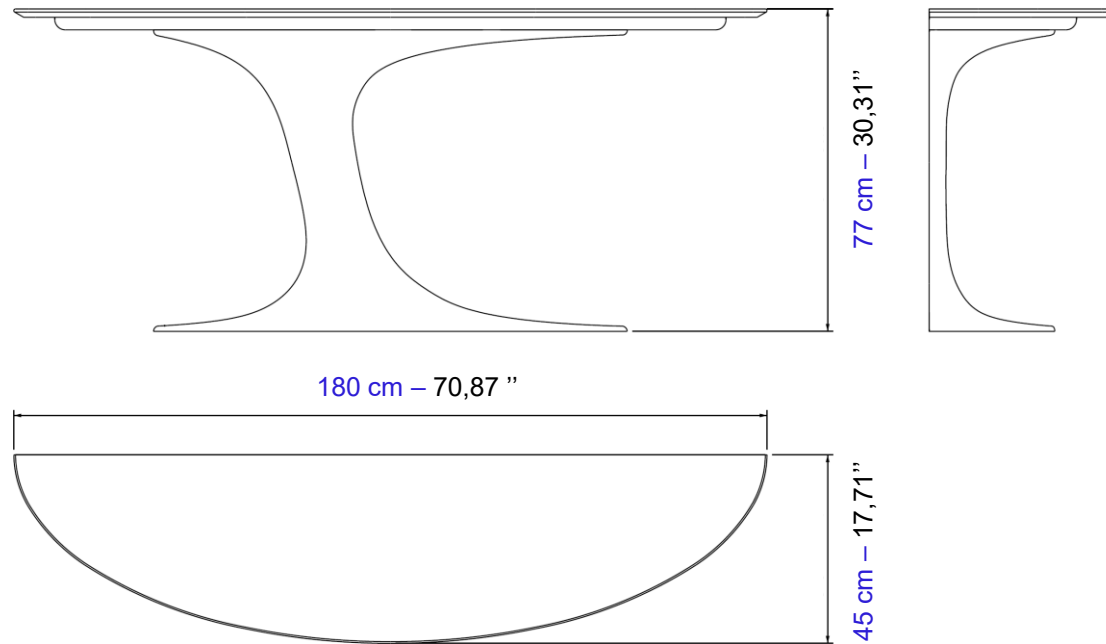

Collection SPEED UP

design Sacha Ladic

rochebobo
PARIS

Console – Console – Consola

S2733