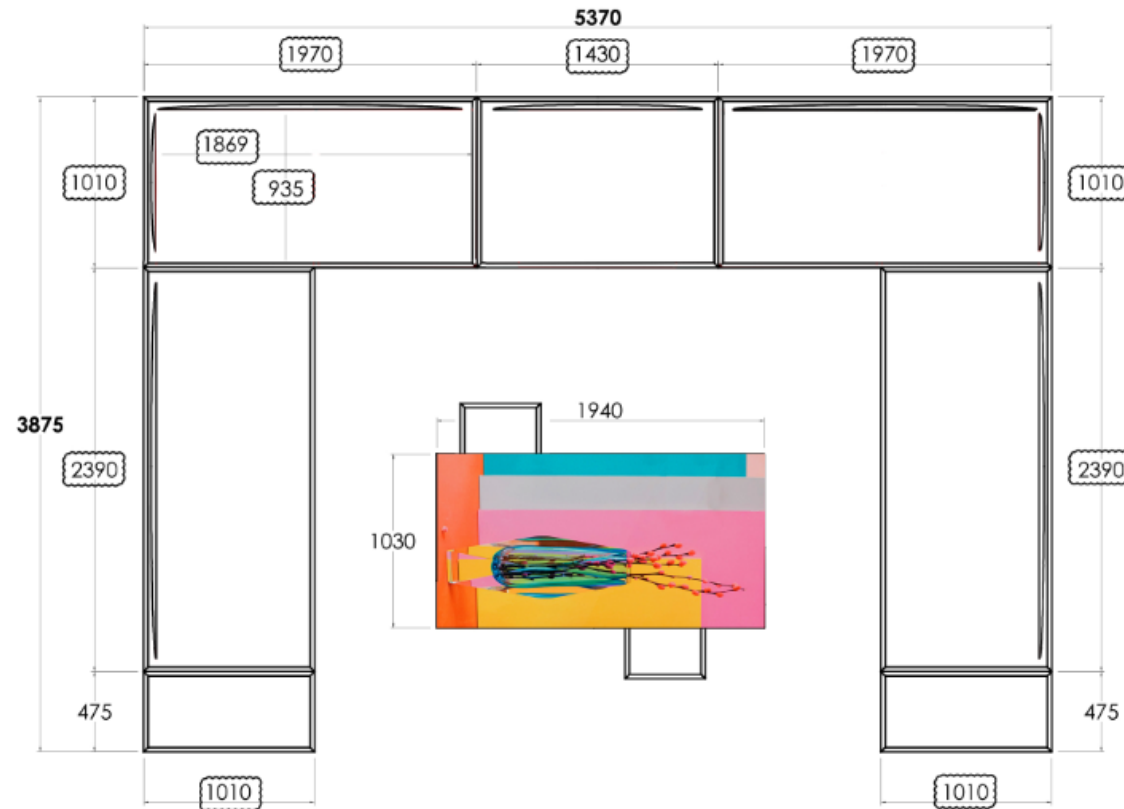

**LOUNGE EL DESEO PEDRO ALMODOVAR - Composition 9 éléments / LOUNGE EL DESEO PEDRO ALMODOVAR - 9 éléments
Composition / LOUNGE EL DESEO PEDRO ALMODOVAR – Composición 9 elementos**

PLATEFORMES / PLATFORMS / PLATAFORMAS

**Détail des plateformes : 5 plateformes en laque haute
brillance Blanc :**

- 1 plateforme 1 place 1/2,
- 2 plateformes 2 places 1/2,
- 1 plateforme Assise angle Droit 2 places,
- 1 Plateforme Assise angle Gauche 2 places

Platform details: 5 high-gloss white lacquer platforms:

- 1 x 1.5-seat platform
- 1 x 2.5-seat platforms
- 1 x 2-seat right corner seat platform
- 1 x 2-seat left corner seat platform

**Detalles de la plataforma: 5 plataformas lacadas en
blanco alto brillo:**

- 1 plataforma de 1,5 plazas,
- 2 plataformas de 2,5 plazas,
- 1 plataforma de 2 plazas en ángulo derecho
- 1 plataforma de 2 plazas en ángulo izquierdo

Plateformes en laque haute brillance Blanc, Tables basses en laque haute brillante Rouge Feu, Grande table basse El Deseo à commander auprès du fournisseur 321 / High gloss lacquered platform col. Blanc, High gloss lacquered Cocktail tables col. Rouge Feu to order from supplier 321 / Plataformas lacadas en alto brillo Blanc, Mesas de centro en alto brillo Rouge Feu a pedir al proveedor 321