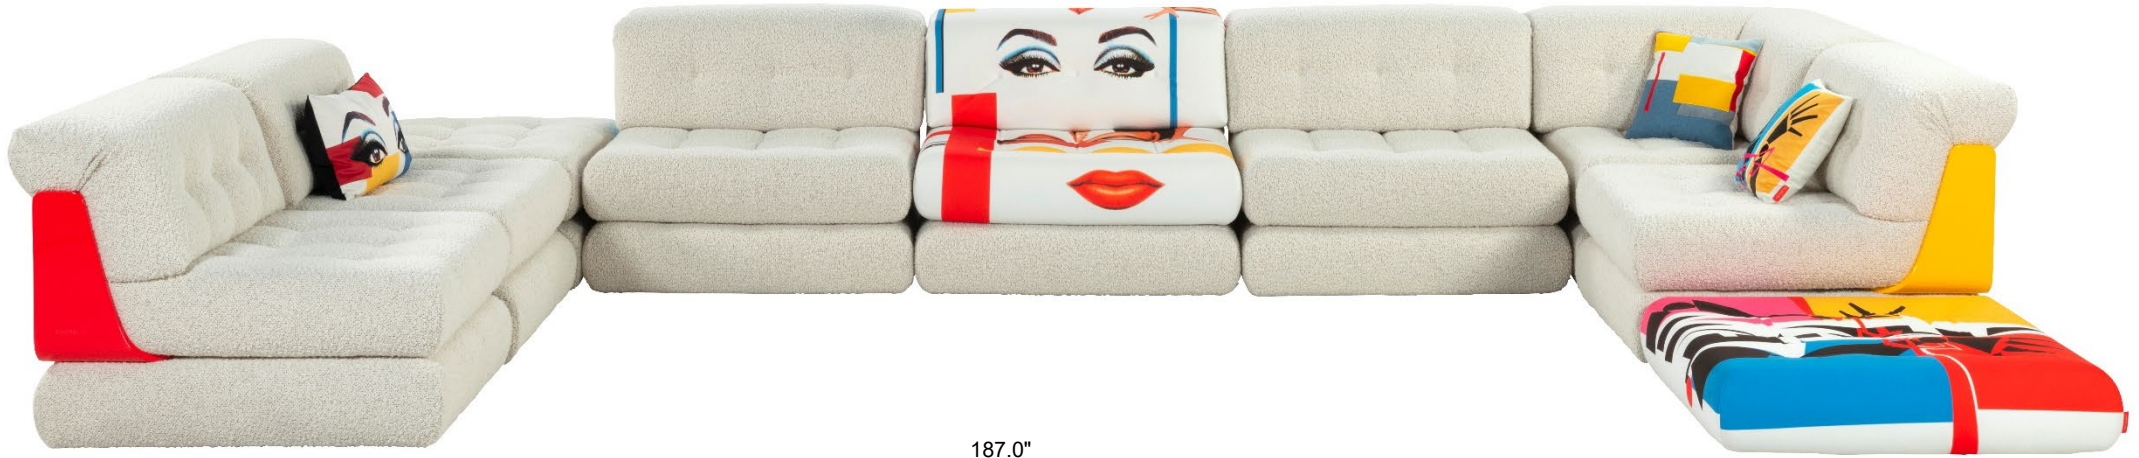

LOUNGE

design Hans HOPFER

rochebobois
PARIS

COMPOSITION 9 ELEMENTS / 9 ELEMENTS COMPOSITION / COMPOSICIÓN 9 ELEMENTOS