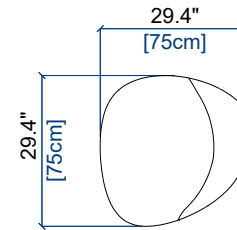

height: 30.8" [78 cm]
seat height: 17.3" [44 cm]

3GS

GRAND CANAPE 3 PL. ACC.GAUCHE
LARGE 3-SEAT SOFA LEFT ARM
GRAN SOFA 3 PLAZAS APOY.IZQDO

height: 30.8" [78 cm]
seat height: 17.3" [44 cm]

3GD

GRAND CANAPE 3 PL. ACC.DROITE
LARGE 3-SEAT SOFA RIGHT ARM
GRAN SOFA 3 PLAZAS APOY.DER.

height: 30.8" [78 cm]
seat height: 17.3" [44 cm]

3S

CANAPE 3 PL. ACC.GAUCHE
3-SEAT SOFA LEFT ARM
SOFA 3 PLAZAS APOY.IZQDO

height: 30.8" [78 cm]
seat height: 17.3" [44 cm]

3D

CANAPE 3 PL. ACC.DROITE
3-SEAT SOFA RIGHT ARM
SOFA 3 PLAZAS APOY.DER.

height: 30.8" [78 cm]
seat height: 17.3" [44 cm]

DREAM

design David ROCKWELL

rochebobois
PARIS

189 CHAISE LONGUE ACC.GAUCHE
CHAISE LONGUE LEFT ARM
CHAISE LONGUE APOY.IZQDO

190 CHAISE LONGUE ACC.DROITE
CHAISE LONGUE RIGHT ARM
CHAISE LONGUE APOY.DER.

FS2 MOYEN POUF
MEDIUM OTTOMAN
PUF MEDIANO

seat height: 16.9" [43 cm]

FS3 GRAND POUF
LARGE OTTOMAN
PUF GRAN

seat height: 16.9" [43 cm]

height: 29.7" [75 cm]
seat height: 17.3" [44 cm]

height: 29.7" [75 cm]
seat height: 17.3" [44 cm]