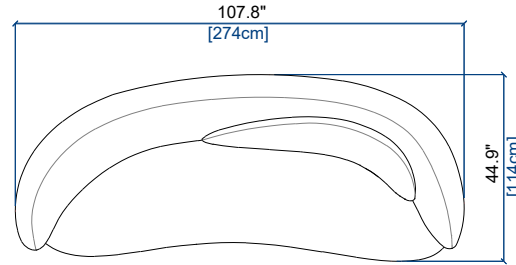

DREAM

design David ROCKWELL

rochebobois
PARIS

4GS

GRAND CANAPE 4 PL. ACC.GAUCHE
LARGE 4-SEAT SOFA LEFT ARM
GRAN SOFA 4 PLAZAS APOY.IZQDO

height: 30.8" [78 cm]
seat height: 17.3" [44 cm]

4GD

GRAND CANAPE 4 PL. ACC.DROITE
LARGE 4-SEAT SOFA RIGHT ARM
GRAN SOFA 4 PLAZAS APOY.DER.

height: 30.8" [78 cm]
seat height: 17.3" [44 cm]

3GS

GRAND CANAPE 3 PL. ACC.GAUCHE
LARGE 3-SEAT SOFA LEFT ARM
GRAN SOFA 3 PLAZAS APOY.IZQDO

height: 30.8" [78 cm]
seat height: 17.3" [44 cm]

3GD

GRAND CANAPE 3 PL. ACC.DROITE
LARGE 3-SEAT SOFA RIGHT ARM
GRAN SOFA 3 PLAZAS APOY.DER.

height: 30.8" [78 cm]
seat height: 17.3" [44 cm]

3S

CANAPE 3 PL. ACC.GAUCHE
3-SEAT SOFA LEFT ARM
SOFA 3 PLAZAS APOY.IZQDO

height: 30.8" [78 cm]
seat height: 17.3" [44 cm]

3D

CANAPE 3 PL. ACC.DROITE
3-SEAT SOFA RIGHT ARM
SOFA 3 PLAZAS APOY.DER.