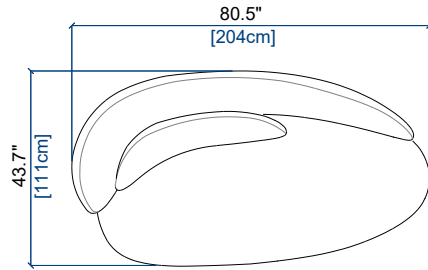

height: 30.8" [78 cm]
seat height: 17.3" [44 cm]

3GS

GRAND CANAPE 3 PL. ACC.GAUCHE
LARGE 3-SEAT SOFA LEFT ARM
GRAN SOFA 3 PLAZAS APOY.IZQDO

height: 30.8" [78 cm]
seat height: 17.3" [44 cm]

3GD

GRAND CANAPE 3 PL. ACC.DROITE
LARGE 3-SEAT SOFA RIGHT ARM
GRAN SOFA 3 PLAZAS APOY.DER.

height: 30.8" [78 cm]
seat height: 17.3" [44 cm]

3S

CANAPE 3 PL. ACC.GAUCHE
3-SEAT SOFA LEFT ARM
SOFA 3 PLAZAS APOY.IZQDO

height: 30.8" [78 cm]
seat height: 17.3" [44 cm]

3D

CANAPE 3 PL. ACC.DROITE
3-SEAT SOFA RIGHT ARM
SOFA 3 PLAZAS APOY.DER.

height: 30.8" [78 cm]
seat height: 17.3" [44 cm]

DREAM

design David ROCKWELL

rochebobois
PARIS

189 CHAISE LONGUE ACC.GAUCHE
CHAISE LONGUE LEFT ARM
CHAISE LONGUE APOY.IZQDO

190 CHAISE LONGUE ACC.DROITE
CHAISE LONGUE RIGHT ARM
CHAISE LONGUE APOY.DER.

FS2 MOYEN POUF
MEDIUM OTTOMAN
PUF MEDIANO

seat height: 16.9" [43 cm]

FS3 GRAND POUF
LARGE OTTOMAN
PUF GRAN

seat height: 16.9" [43 cm]

height: 29.7" [75 cm]
seat height: 17.3" [44 cm]

height: 29.7" [75 cm]
seat height: 17.3" [44 cm]