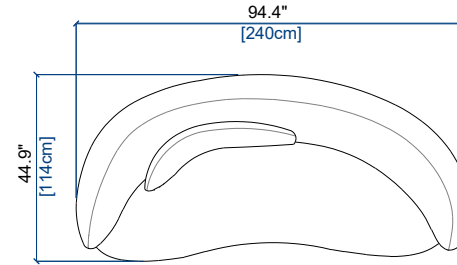

DREAM

design David ROCKWELL

rochebobois
PARIS

4GS

GRAND CANAPE 4 PL. ACC.GAUCHE
LARGE 4-SEAT SOFA LEFT ARM
GRAN SOFA 4 PLAZAS APOY.IZQDO

height: 30.8" [78 cm]
seat height: 17.3" [44 cm]

4GD

GRAND CANAPE 4 PL. ACC.DROITE
LARGE 4-SEAT SOFA RIGHT ARM
GRAN SOFA 4 PLAZAS APOY.DER.

height: 30.8" [78 cm]
seat height: 17.3" [44 cm]

3GS

GRAND CANAPE 3 PL. ACC.GAUCHE
LARGE 3-SEAT SOFA LEFT ARM
GRAN SOFA 3 PLAZAS APOY.IZQDO

height: 30.8" [78 cm]
seat height: 17.3" [44 cm]

3GD

GRAND CANAPE 3 PL. ACC.DROITE
LARGE 3-SEAT SOFA RIGHT ARM
GRAN SOFA 3 PLAZAS APOY.DER.

height: 30.8" [78 cm]
seat height: 17.3" [44 cm]

3S

CANAPE 3 PL. ACC.GAUCHE
3-SEAT SOFA LEFT ARM
SOFA 3 PLAZAS APOY.IZQDO

height: 30.8" [78 cm]
seat height: 17.3" [44 cm]

3D

CANAPE 3 PL. ACC.DROITE
3-SEAT SOFA RIGHT ARM
SOFA 3 PLAZAS APOY.DER.