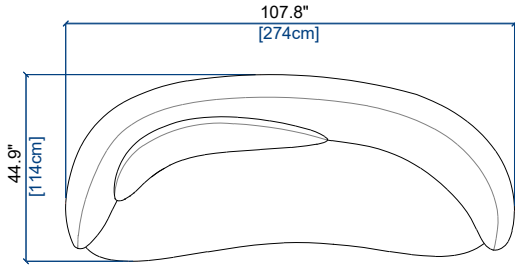

DREAM

design David ROCKWELL

rochebobois
PARIS

4GS

GRAND CANAPE 4 PL. ACC.GAUCHE
LARGE 4-SEAT SOFA LEFT ARM
GRAN SOFA 4 PLAZAS APOY.IZQDO

height: 30.8" [78 cm]
seat height: 17.3" [44 cm]

4GD

GRAND CANAPE 4 PL. ACC.DROITE
LARGE 4-SEAT SOFA RIGHT ARM
GRAN SOFA 4 PLAZAS APOY.DER.

height: 30.8" [78 cm]
seat height: 17.3" [44 cm]

3GS

GRAND CANAPE 3 PL. ACC.GAUCHE
LARGE 3-SEAT SOFA LEFT ARM
GRAN SOFA 3 PLAZAS APOY.IZQDO

height: 30.8" [78 cm]
seat height: 17.3" [44 cm]

3GD

GRAND CANAPE 3 PL. ACC.DROITE
LARGE 3-SEAT SOFA RIGHT ARM
GRAN SOFA 3 PLAZAS APOY.DER.

height: 30.8" [78 cm]
seat height: 17.3" [44 cm]

3S

CANAPE 3 PL. ACC.GAUCHE
3-SEAT SOFA LEFT ARM
SOFA 3 PLAZAS APOY.IZQDO

height: 30.8" [78 cm]
seat height: 17.3" [44 cm]

3D

CANAPE 3 PL. ACC.DROITE
3-SEAT SOFA RIGHT ARM
SOFA 3 PLAZAS APOY.DER.