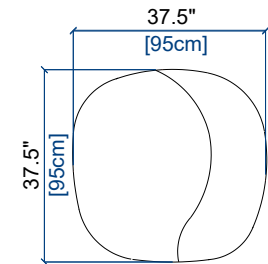

height: 30.8" [78 cm]
seat height: 17.3" [44 cm]

3GS

GRAND CANAPE 3 PL. ACC.GAUCHE
LARGE 3-SEAT SOFA LEFT ARM
GRAN SOFA 3 PLAZAS APOY.IZQDO

height: 30.8" [78 cm]
seat height: 17.3" [44 cm]

3GD

GRAND CANAPE 3 PL. ACC.DROITE
LARGE 3-SEAT SOFA RIGHT ARM
GRAN SOFA 3 PLAZAS APOY.DER.

height: 30.8" [78 cm]
seat height: 17.3" [44 cm]

3S

CANAPE 3 PL. ACC.GAUCHE
3-SEAT SOFA LEFT ARM
SOFA 3 PLAZAS APOY.IZQDO

height: 30.8" [78 cm]
seat height: 17.3" [44 cm]

3D

CANAPE 3 PL. ACC.DROITE
3-SEAT SOFA RIGHT ARM
SOFA 3 PLAZAS APOY.DER.

height: 30.8" [78 cm]
seat height: 17.3" [44 cm]

DREAM

design David ROCKWELL

rochebobois
PARIS

189 CHAISE LONGUE ACC.GAUCHE
CHAISE LONGUE LEFT ARM
CHAISE LONGUE APOY.IZQDO

190 CHAISE LONGUE ACC.DROITE
CHAISE LONGUE RIGHT ARM
CHAISE LONGUE APOY.DER.

FS2 MOYEN POUF
MEDIUM OTTOMAN
PUF MEDIANO

seat height: 16.9" [43 cm]

FS3 GRAND POUF
LARGE OTTOMAN
PUF GRAN

seat height: 16.9" [43 cm]

height: 29.7" [75 cm]
seat height: 17.3" [44 cm]

height: 29.7" [75 cm]
seat height: 17.3" [44 cm]