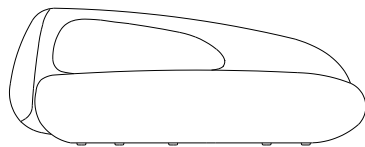

height: 30.8" [78 cm]
seat height: 17.3" [44 cm]

DREAM

design David ROCKWELL

rochebobois
PARIS

189 CHAISE LONGUE ACC.GAUCHE
CHAISE LONGUE LEFT ARM
CHAISE LONGUE APOY.IZQDO

190 CHAISE LONGUE ACC.DROITE
CHAISE LONGUE RIGHT ARM
CHAISE LONGUE APOY.DER.

FS2 MOYEN POUF
MEDIUM OTTOMAN
PUF MEDIANO

seat height: 16.9" [43 cm]

FS3 GRAND POUF
LARGE OTTOMAN
PUF GRAN

seat height: 16.9" [43 cm]

height: 29.7" [75 cm]
seat height: 17.3" [44 cm]

height: 29.7" [75 cm]
seat height: 17.3" [44 cm]