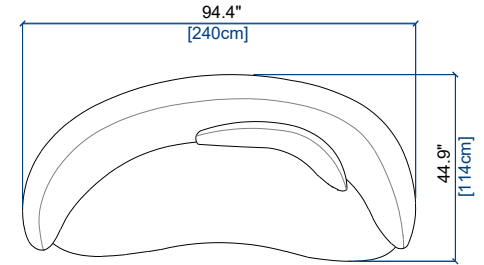

DREAM

design David ROCKWELL

rochebobois
PARIS

4GS

GRAND CANAPE 4 PL. ACC.GAUCHE
LARGE 4-SEAT SOFA LEFT ARM
GRAN SOFA 4 PLAZAS APOY.IZQDO

height: 30.8" [78 cm]
seat height: 17.3" [44 cm]

4GD

GRAND CANAPE 4 PL. ACC.DROITE
LARGE 4-SEAT SOFA RIGHT ARM
GRAN SOFA 4 PLAZAS APOY.DER.

height: 30.8" [78 cm]
seat height: 17.3" [44 cm]

3GS

GRAND CANAPE 3 PL. ACC.GAUCHE
LARGE 3-SEAT SOFA LEFT ARM
GRAN SOFA 3 PLAZAS APOY.IZQDO

height: 30.8" [78 cm]
seat height: 17.3" [44 cm]

3GD

GRAND CANAPE 3 PL. ACC.DROITE
LARGE 3-SEAT SOFA RIGHT ARM
GRAN SOFA 3 PLAZAS APOY.DER.

height: 30.8" [78 cm]
seat height: 17.3" [44 cm]

3S

CANAPE 3 PL. ACC.GAUCHE
3-SEAT SOFA LEFT ARM
SOFA 3 PLAZAS APOY.IZQDO

height: 30.8" [78 cm]
seat height: 17.3" [44 cm]

3D

CANAPE 3 PL. ACC.DROITE
3-SEAT SOFA RIGHT ARM
SOFA 3 PLAZAS APOY.DER.

height: 30.8" [78 cm]
seat height: 17.3" [44 cm]

DREAM

design David ROCKWELL

rochebobois
PARIS

189 CHAISE LONGUE ACC.GAUCHE
CHAISE LONGUE LEFT ARM
CHAISE LONGUE APOY.IZQDO

190 CHAISE LONGUE ACC.DROITE
CHAISE LONGUE RIGHT ARM
CHAISE LONGUE APOY.DER.