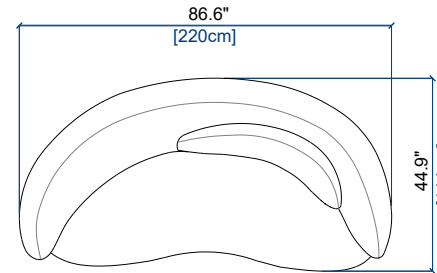

DREAM

design David ROCKWELL

rochebobois
PARIS

4GS

GRAND CANAPE 4 PL. ACC.GAUCHE
LARGE 4-SEAT SOFA LEFT ARM
GRAN SOFA 4 PLAZAS APOY.IZQDO

height: 30.8" [78 cm]
seat height: 17.3" [44 cm]

4GD

GRAND CANAPE 4 PL. ACC.DROITE
LARGE 4-SEAT SOFA RIGHT ARM
GRAN SOFA 4 PLAZAS APOY.DER.

height: 30.8" [78 cm]
seat height: 17.3" [44 cm]

3GS

GRAND CANAPE 3 PL. ACC.GAUCHE
LARGE 3-SEAT SOFA LEFT ARM
GRAN SOFA 3 PLAZAS APOY.IZQDO

height: 30.8" [78 cm]
seat height: 17.3" [44 cm]

3GD

GRAND CANAPE 3 PL. ACC.DROITE
LARGE 3-SEAT SOFA RIGHT ARM
GRAN SOFA 3 PLAZAS APOY.DER.

height: 30.8" [78 cm]
seat height: 17.3" [44 cm]

3S

CANAPE 3 PL. ACC.GAUCHE
3-SEAT SOFA LEFT ARM
SOFA 3 PLAZAS APOY.IZQDO

height: 30.8" [78 cm]
seat height: 17.3" [44 cm]

3D

CANAPE 3 PL. ACC.DROITE
3-SEAT SOFA RIGHT ARM
SOFA 3 PLAZAS APOY.DER.

height: 30.8" [78 cm]
seat height: 17.3" [44 cm]

DREAM

design David ROCKWELL

rochebobois
PARIS

189 CHAISE LONGUE ACC.GAUCHE
CHAISE LONGUE LEFT ARM
CHAISE LONGUE APOY.IZQDO

190 CHAISE LONGUE ACC.DROITE
CHAISE LONGUE RIGHT ARM
CHAISE LONGUE APOY.DER.