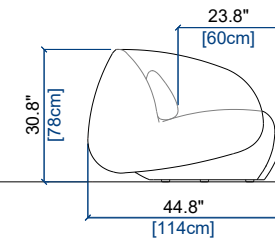

DREAM

design David ROCKWELL

rochebobois
PARIS

4GS

GRAND CANAPE 4 PL. ACC.GAUCHE
LARGE 4-SEAT SOFA LEFT ARM
GRAN SOFA 4 PLAZAS APOY.IZQDO

height: 30.8" [78 cm]
seat height: 17.3" [44 cm]

4GD

GRAND CANAPE 4 PL. ACC.DROITE
LARGE 4-SEAT SOFA RIGHT ARM
GRAN SOFA 4 PLAZAS APOY.DER.

height: 30.8" [78 cm]
seat height: 17.3" [44 cm]

3GS

GRAND CANAPE 3 PL. ACC.GAUCHE
LARGE 3-SEAT SOFA LEFT ARM
GRAN SOFA 3 PLAZAS APOY.IZQDO

height: 30.8" [78 cm]
seat height: 17.3" [44 cm]

3GD

GRAND CANAPE 3 PL. ACC.DROITE
LARGE 3-SEAT SOFA RIGHT ARM
GRAN SOFA 3 PLAZAS APOY.DER.

height: 30.8" [78 cm]
seat height: 17.3" [44 cm]

3S

CANAPE 3 PL. ACC.GAUCHE
3-SEAT SOFA LEFT ARM
SOFA 3 PLAZAS APOY.IZQDO

height: 30.8" [78 cm]
seat height: 17.3" [44 cm]

3D

CANAPE 3 PL. ACC.DROITE
3-SEAT SOFA RIGHT ARM
SOFA 3 PLAZAS APOY.DER.

height: 30.8" [78 cm]
seat height: 17.3" [44 cm]

DREAM

design David ROCKWELL

rochebobois
PARIS

189 CHAISE LONGUE ACC.GAUCHE
CHAISE LONGUE LEFT ARM
CHAISE LONGUE APOY.IZQDO

190 CHAISE LONGUE ACC.DROITE
CHAISE LONGUE RIGHT ARM
CHAISE LONGUE APOY.DER.