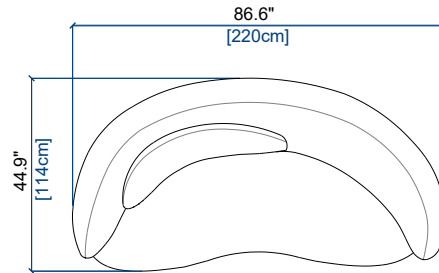

DREAM

design David ROCKWELL

rochebobois
PARIS

4GS

GRAND CANAPE 4 PL. ACC.GAUCHE
LARGE 4-SEAT SOFA LEFT ARM
GRAN SOFA 4 PLAZAS APOY.IZQDO

height: 30.8" [78 cm]
seat height: 17.3" [44 cm]

4GD

GRAND CANAPE 4 PL. ACC.DROITE
LARGE 4-SEAT SOFA RIGHT ARM
GRAN SOFA 4 PLAZAS APOY.DER.

height: 30.8" [78 cm]
seat height: 17.3" [44 cm]

3GS

GRAND CANAPE 3 PL. ACC.GAUCHE
LARGE 3-SEAT SOFA LEFT ARM
GRAN SOFA 3 PLAZAS APOY.IZQDO

height: 30.8" [78 cm]
seat height: 17.3" [44 cm]

3GD

GRAND CANAPE 3 PL. ACC.DROITE
LARGE 3-SEAT SOFA RIGHT ARM
GRAN SOFA 3 PLAZAS APOY.DER.

height: 30.8" [78 cm]
seat height: 17.3" [44 cm]

3S

CANAPE 3 PL. ACC.GAUCHE
3-SEAT SOFA LEFT ARM
SOFA 3 PLAZAS APOY.IZQDO

height: 30.8" [78 cm]
seat height: 17.3" [44 cm]

3D

CANAPE 3 PL. ACC.DROITE
3-SEAT SOFA RIGHT ARM
SOFA 3 PLAZAS APOY.DER.

height: 30.8" [78 cm]
seat height: 17.3" [44 cm]

DREAM

design David ROCKWELL

rochebobois
PARIS

189 CHAISE LONGUE ACC.GAUCHE
CHAISE LONGUE LEFT ARM
CHAISE LONGUE APOY.IZQDO

190 CHAISE LONGUE ACC.DROITE
CHAISE LONGUE RIGHT ARM
CHAISE LONGUE APOY.DER.