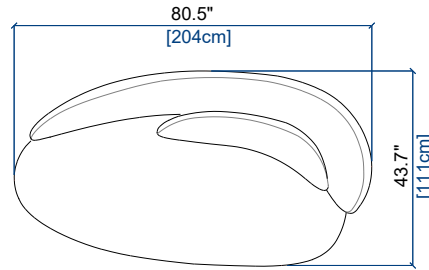

height: 30.8" [78 cm]
seat height: 17.3" [44 cm]

3GS

GRAND CANAPE 3 PL. ACC.GAUCHE
LARGE 3-SEAT SOFA LEFT ARM
GRAN SOFA 3 PLAZAS APOY.IZQDO

height: 30.8" [78 cm]
seat height: 17.3" [44 cm]

3GD

GRAND CANAPE 3 PL. ACC.DROITE
LARGE 3-SEAT SOFA RIGHT ARM
GRAN SOFA 3 PLAZAS APOY.DER.

height: 30.8" [78 cm]
seat height: 17.3" [44 cm]

3S

CANAPE 3 PL. ACC.GAUCHE
3-SEAT SOFA LEFT ARM
SOFA 3 PLAZAS APOY.IZQDO

height: 30.8" [78 cm]
seat height: 17.3" [44 cm]

3D

CANAPE 3 PL. ACC.DROITE
3-SEAT SOFA RIGHT ARM
SOFA 3 PLAZAS APOY.DER.

height: 30.8" [78 cm]
seat height: 17.3" [44 cm]

DREAM

design David ROCKWELL

rochebobois
PARIS

189 CHAISE LONGUE ACC.GAUCHE
CHAISE LONGUE LEFT ARM
CHAISE LONGUE APOY.IZQDO

190 CHAISE LONGUE ACC.DROITE
CHAISE LONGUE RIGHT ARM
CHAISE LONGUE APOY.DER.

FS2 MOYEN POUF
MEDIUM OTTOMAN
PUF MEDIANO

seat height: 16.9" [43 cm]

FS3 GRAND POUF
LARGE OTTOMAN
PUF GRAN

seat height: 16.9" [43 cm]

height: 29.7" [75 cm]
seat height: 17.3" [44 cm]

height: 29.7" [75 cm]
seat height: 17.3" [44 cm]