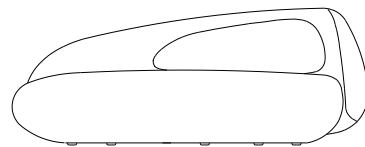

height: 30.8" [78 cm]
seat height: 17.3" [44 cm]

DREAM

design David ROCKWELL

rochebobois
PARIS

189 CHAISE LONGUE ACC.GAUCHE
CHAISE LONGUE LEFT ARM
CHAISE LONGUE APOY.IZQDO

190 CHAISE LONGUE ACC.DROITE
CHAISE LONGUE RIGHT ARM
CHAISE LONGUE APOY.DER.

FS2 MOYEN POUF
MEDIUM OTTOMAN
PUF MEDIANO

seat height: 16.9" [43 cm]

FS3 GRAND POUF
LARGE OTTOMAN
PUF GRAN

seat height: 16.9" [43 cm]

height: 29.7" [75 cm]
seat height: 17.3" [44 cm]

height: 29.7" [75 cm]
seat height: 17.3" [44 cm]