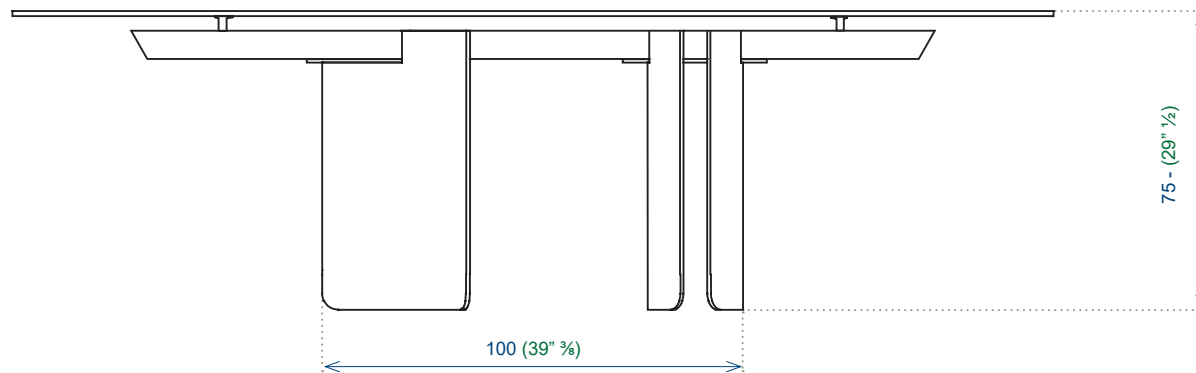

Collection DELTALIS ovale Fixe

design Maurizio Manzoni

rochebobo
PARIS

NA084

Collection DELTALIS ovale Extensible

design Maurizio Manzoni

rochebobo
PARIS

Collection DELTALIS rect

Fixe

rochebobo
PARIS

design Maurizio Manzoni

NA084

Collection DELTALIS rect

Extensible

rochebobo
PARIS

design Maurizio Manzoni