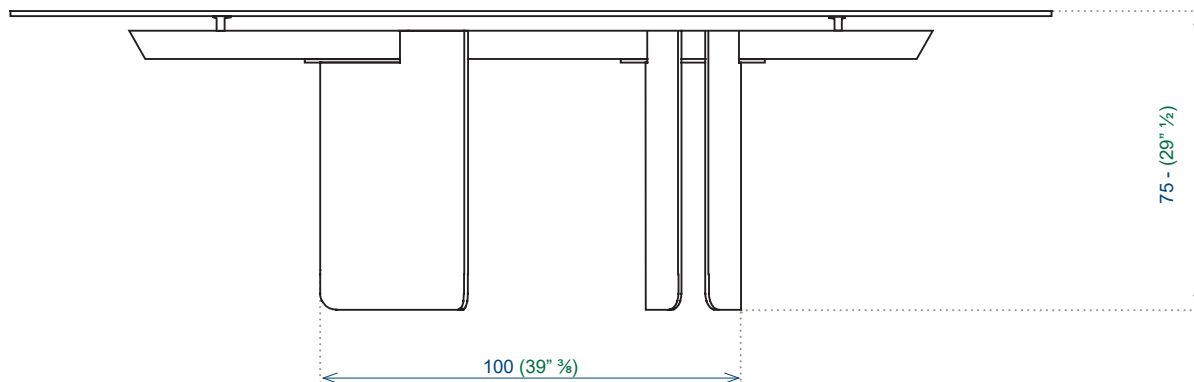

Collection DELTALIS ovale Fixe

design Maurizio Manzoni

rochebobo
PARIS

NA084

Collection DELTALIS ovale Extensible

design Maurizio Manzoni

rochebobo
PARIS

Collection DELTALIS rect

Fixe

rochebobo
PARIS

design Maurizio Manzoni

NA084

Collection DELTALIS rect

Extensible

rochebobo
PARIS

design Maurizio Manzoni