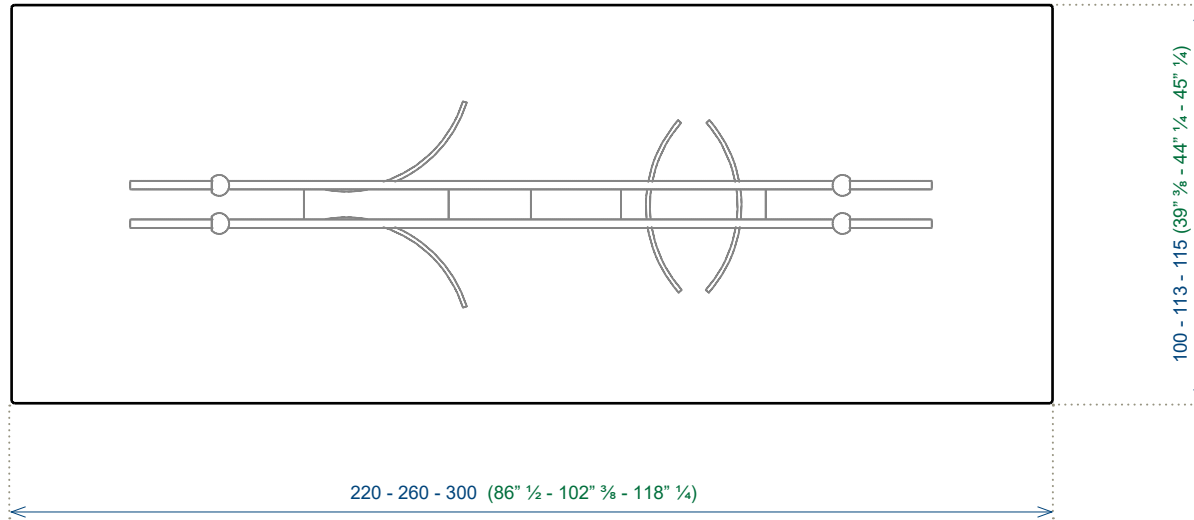

Collection DELTALIS ovale Fixe

design Maurizio Manzoni

rochebobo
PARIS

NA084

Collection DELTALIS ovale Extensible

design Maurizio Manzoni

rochebobo
PARIS

Collection DELTALIS rect

Fixe

rochebobo
PARIS

design Maurizio Manzoni

NA084

Collection DELTALIS rect

Extensible

rochebobo
PARIS

design Maurizio Manzoni