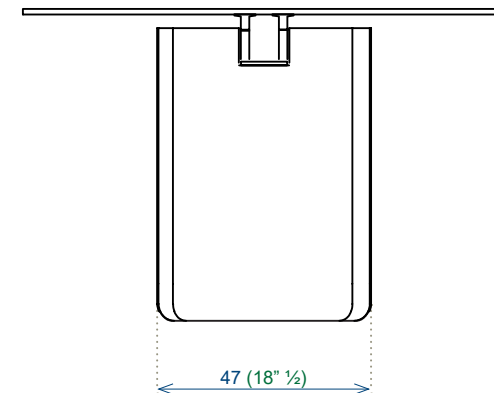

Fixe

rochebobo
PARIS

design Maurizio Manzoni

NA084

Collection DELTALIS rect

Extensible

rochebobo
PARIS

design Maurizio Manzoni