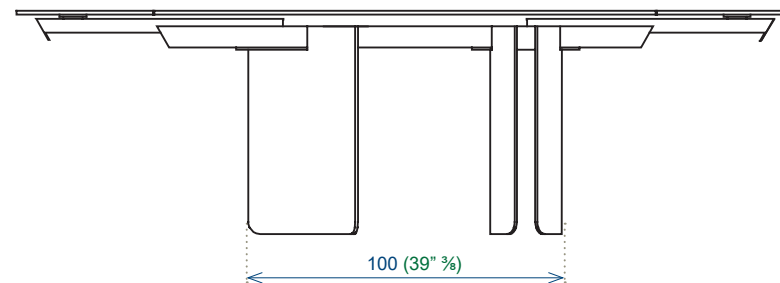

Collection DELTALIS ovale Fixe

design Maurizio Manzoni

rochebobo
PARIS

NA084

Collection DELTALIS ovale Extensible

design Maurizio Manzoni

rochebobo
PARIS

Collection DELTALIS rect

Fixe

rochebobo
PARIS

design Maurizio Manzoni

NA084

Collection DELTALIS rect

Extensible

rochebobo
PARIS

design Maurizio Manzoni