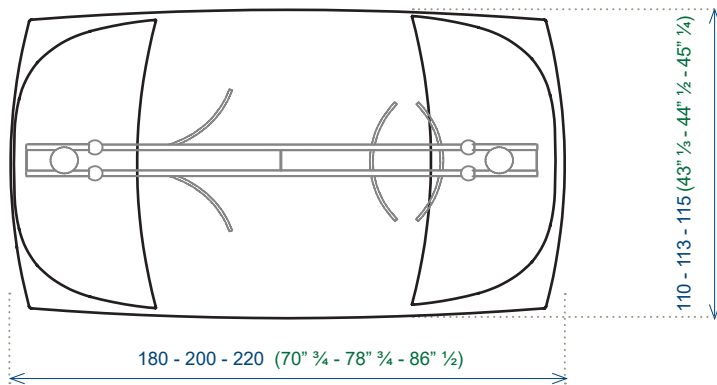

Collection DELTALIS ovale Fixe

design Maurizio Manzoni

rochebobo
PARIS

NA084

Collection DELTALIS ovale Extensible

design Maurizio Manzoni

rochebobo
PARIS

Collection DELTALIS rect

Fixe

rochebobo
PARIS

design Maurizio Manzoni

NA084

Collection DELTALIS rect

Extensible

rochebobo
PARIS

design Maurizio Manzoni