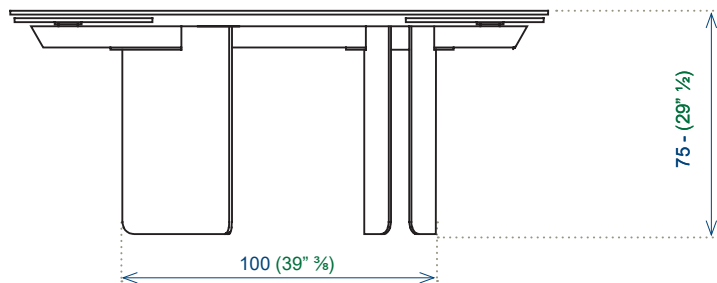

Collection DELTALIS ovale Fixe

design Maurizio Manzoni

rochebobo
PARIS

NA084

Collection DELTALIS ovale Extensible

design Maurizio Manzoni

rochebobo
PARIS

Collection DELTALIS rect

Fixe

rochebobo
PARIS

design Maurizio Manzoni

NA084

Collection DELTALIS rect

Extensible

rochebobo
PARIS

design Maurizio Manzoni