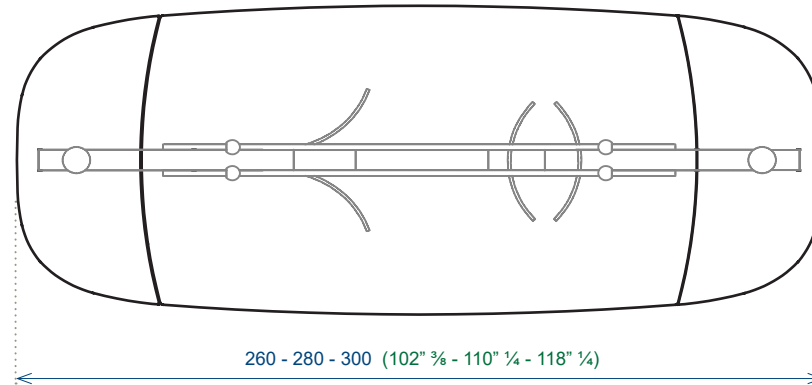

Collection DELTALIS ovale Fixe

design Maurizio Manzoni

rochebobo
PARIS

NA084

Collection DELTALIS ovale Extensible

design Maurizio Manzoni

rochebobo
PARIS

Collection DELTALIS rect

Fixe

rochebobo
PARIS

design Maurizio Manzoni

NA084

Collection DELTALIS rect

Extensible

rochebobo
PARIS

design Maurizio Manzoni