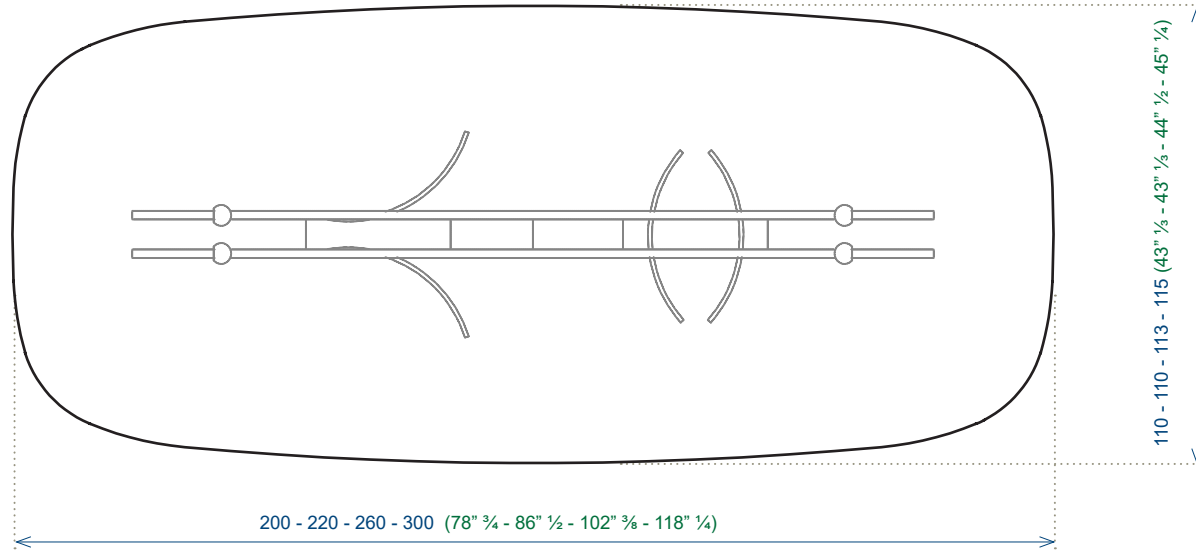

Collection DELTALIS ovale Fixe

design Maurizio Manzoni

rochebobo
PARIS

NA084

Collection DELTALIS ovale Extensible

design Maurizio Manzoni

rochebobo
PARIS

Collection DELTALIS rect

Fixe

rochebobo
PARIS

design Maurizio Manzoni

NA084

Collection DELTALIS rect

Extensible

rochebobo
PARIS

design Maurizio Manzoni