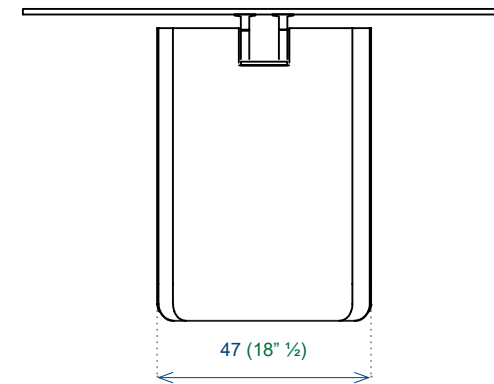

Collection DELTALIS ovale Fixe

design Maurizio Manzoni

rochebobo
PARIS

NA084