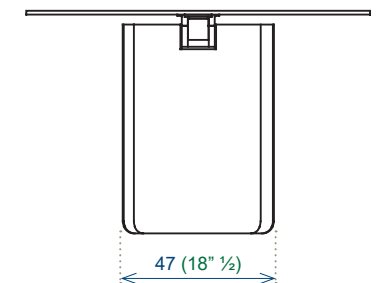

Collection DELTALIS ovale Extensible

design Maurizio Manzoni

rochebobo
PARIS