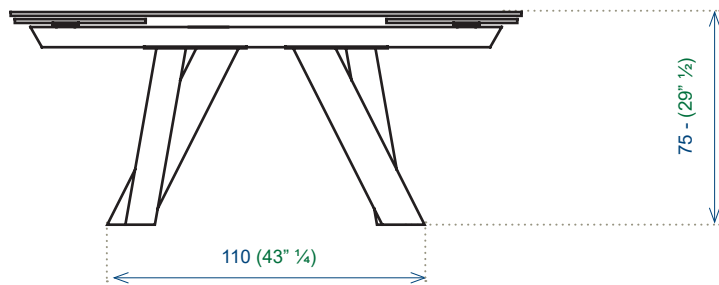

Collection **BALLET** ovale Fixe

design Fabrice Berrux

rochebobo
PARIS

NA084

Collection **BALLET ovale** Extensible

design Fabrice Berrux

rochebobo
PARIS

Collection **BALLET** rect

Fixe

rochebobo
PARIS

design Fabrice Berrux

NA084

Collection **BALLET** rect

Extensible

rochebobo
PARIS

design Fabrice Berrux