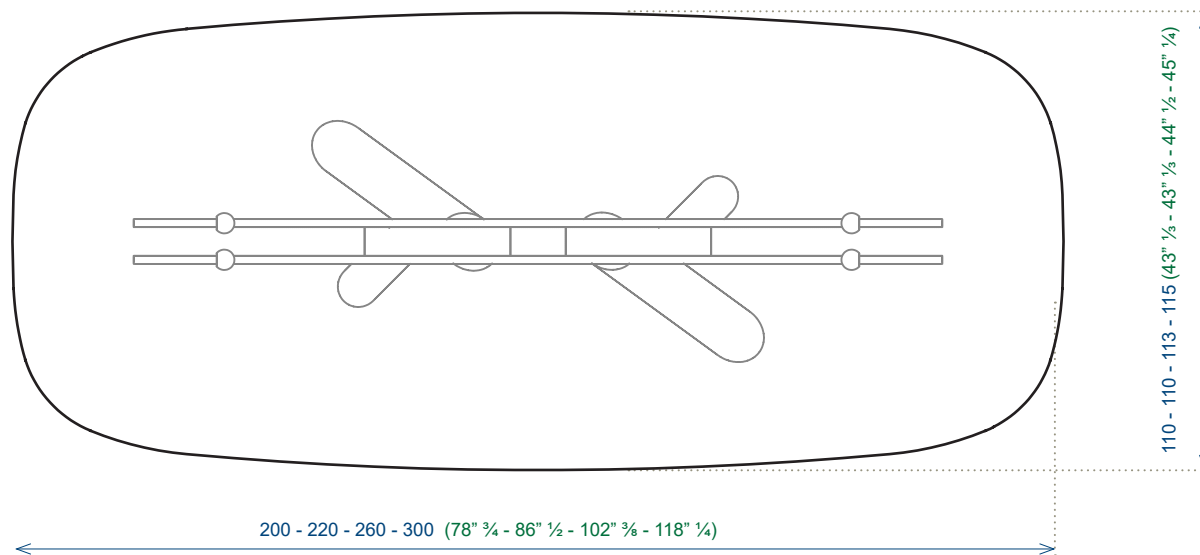

Collection **BALLET** ovale Fixe

design Fabrice Berrux

rochebobo
PARIS

NA084

Collection **BALLET ovale** Extensible

design Fabrice Berrux

rochebobo
PARIS

Collection **BALLET** rect

Fixe

rochebobo
PARIS

design Fabrice Berrux

NA084

Collection **BALLET** rect

Extensible

rochebobo
PARIS

design Fabrice Berrux