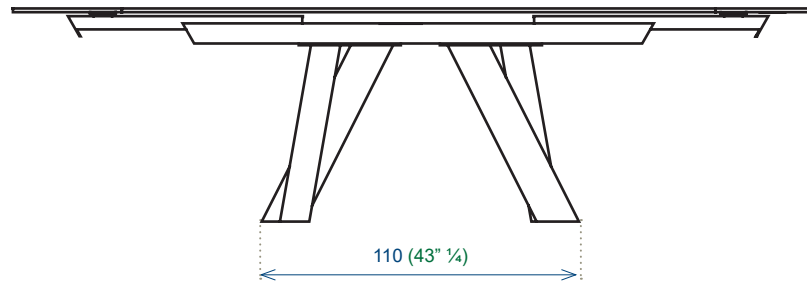

Fixe

rochebobo
PARIS

design Fabrice Berrux

NA084

Collection **BALLET** rect

Extensible

rochebobo
PARIS

design Fabrice Berrux