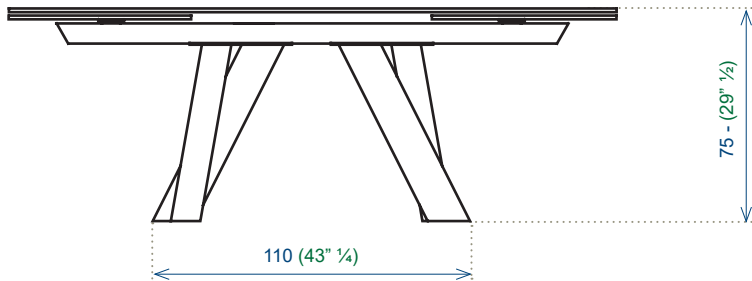

Fixe

rochebobo
PARIS

design Fabrice Berrux

NA084

Collection **BALLET** rect

Extensible

rochebobo
PARIS

design Fabrice Berrux