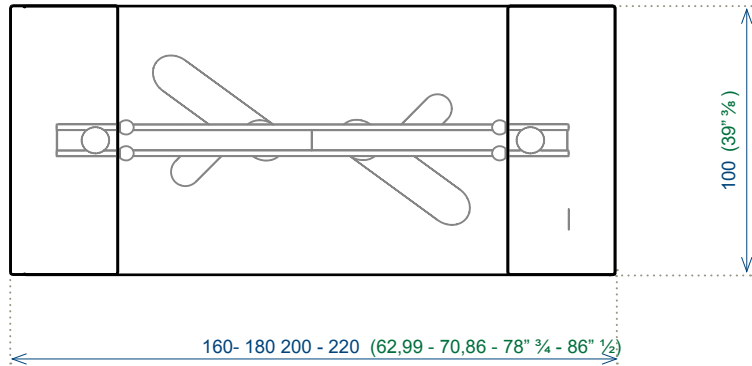

Fixe

rochebobo
PARIS

design Fabrice Berrux

NA084

Collection **BALLET** rect

Extensible

rochebobo
PARIS

design Fabrice Berrux