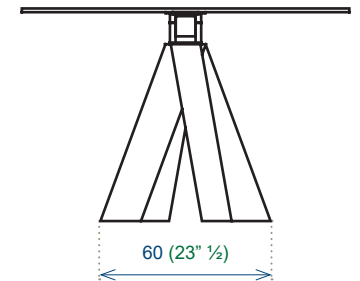

Fixe

rochebobo
PARIS

design Fabrice Berrux

NA084

Collection **BALLET** rect

Extensible

rochebobo
PARIS

design Fabrice Berrux