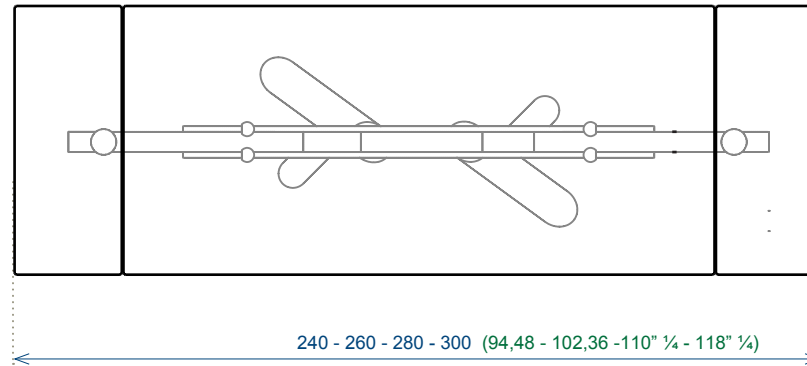

Fixe

rochebobo
PARIS

design Fabrice Berrux

NA084

Collection **BALLET** rect

Extensible

rochebobo
PARIS

design Fabrice Berrux