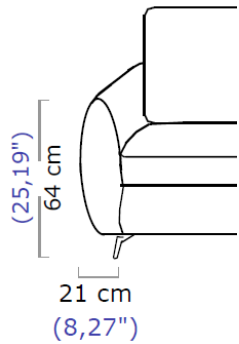

VERSION FIXE

250
CANAPÉ 2,5 PLACES
2.5-SEAT SOFA
SOFÁ 2,5 PLAZAS

300
CANAPÉ 3 PLACES
3-SEAT SOFA
SOFÁ 3 PLAZAS

350
GRAND CANAPÉ 3 PLACES
LARGE 3-SEAT SOFA
GRAN SOFÁ 3 PLAZAS