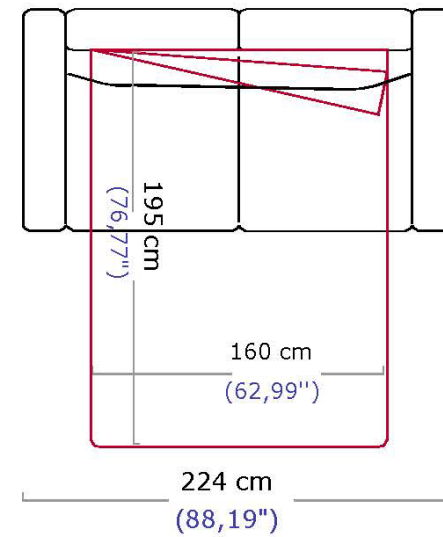

## VERSION CONVERTIBLE

**270** CANAPÉ 2,5 PLACES – Couchage 120x200 cm  
2.5-SEAT SOFA – 120x200 cm sleeping area  
SOFÁ 2,5 PLAZAS – Colchón 120x200 cm

**320** CANAPÉ 3 PLACES – Couchage 140x200 cm  
3-SEAT SOFA – 140x200 cm sleeping area  
SOFÁ 3 PLAZAS – Colchón 140x200 cm

**371** GRAND CANAPÉ 3 PLACES – Couchage 160x200 cm  
LARGE 3-SEAT SOFA – 160x200 cm sleeping area  
GRAN SOFÁ 3 PLAZAS – Colchón 160x200 cm