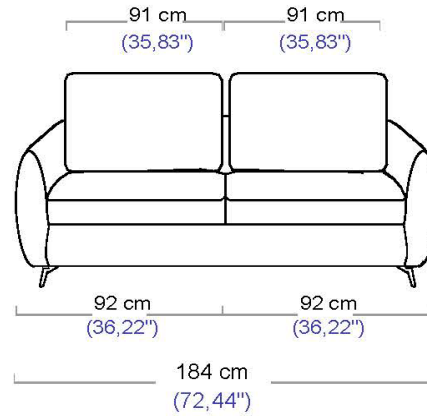

VERSION FIXE

250
CANAPÉ 2,5 PLACES
2.5-SEAT SOFA
SOFÁ 2,5 PLAZAS

300
CANAPÉ 3 PLACES
3-SEAT SOFA
SOFÁ 3 PLAZAS

350
GRAND CANAPÉ 3 PLACES
LARGE 3-SEAT SOFA
GRAN SOFÁ 3 PLAZAS