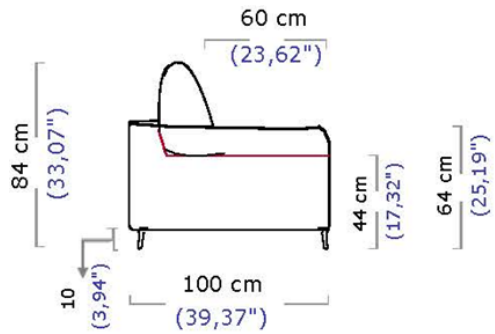

VERSION FIXE

250
CANAPÉ 2,5 PLACES
2.5-SEAT SOFA
SOFÁ 2,5 PLAZAS

300
CANAPÉ 3 PLACES
3-SEAT SOFA
SOFÁ 3 PLAZAS

350
GRAND CANAPÉ 3 PLACES
LARGE 3-SEAT SOFA
GRAN SOFÁ 3 PLAZAS