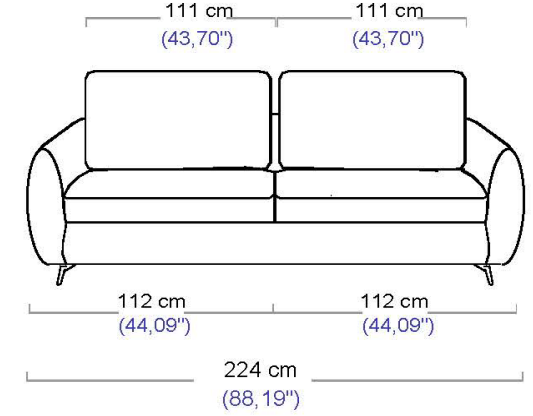

VERSION FIXE

250
CANAPÉ 2,5 PLACES
2.5-SEAT SOFA
SOFÁ 2,5 PLAZAS

300
CANAPÉ 3 PLACES
3-SEAT SOFA
SOFÁ 3 PLAZAS

350
GRAND CANAPÉ 3 PLACES
LARGE 3-SEAT SOFA
GRAN SOFÁ 3 PLAZAS