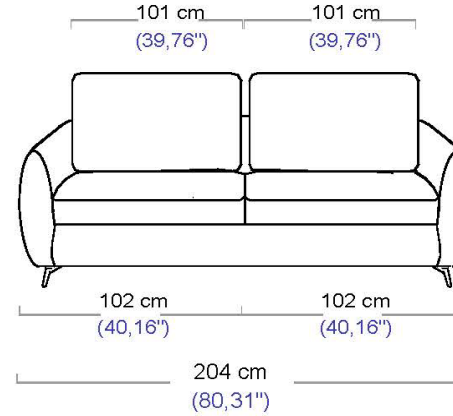

VERSION FIXE

250
CANAPÉ 2,5 PLACES
2.5-SEAT SOFA
SOFÁ 2,5 PLAZAS

300
CANAPÉ 3 PLACES
3-SEAT SOFA
SOFÁ 3 PLAZAS

350
GRAND CANAPÉ 3 PLACES
LARGE 3-SEAT SOFA
GRAN SOFÁ 3 PLAZAS