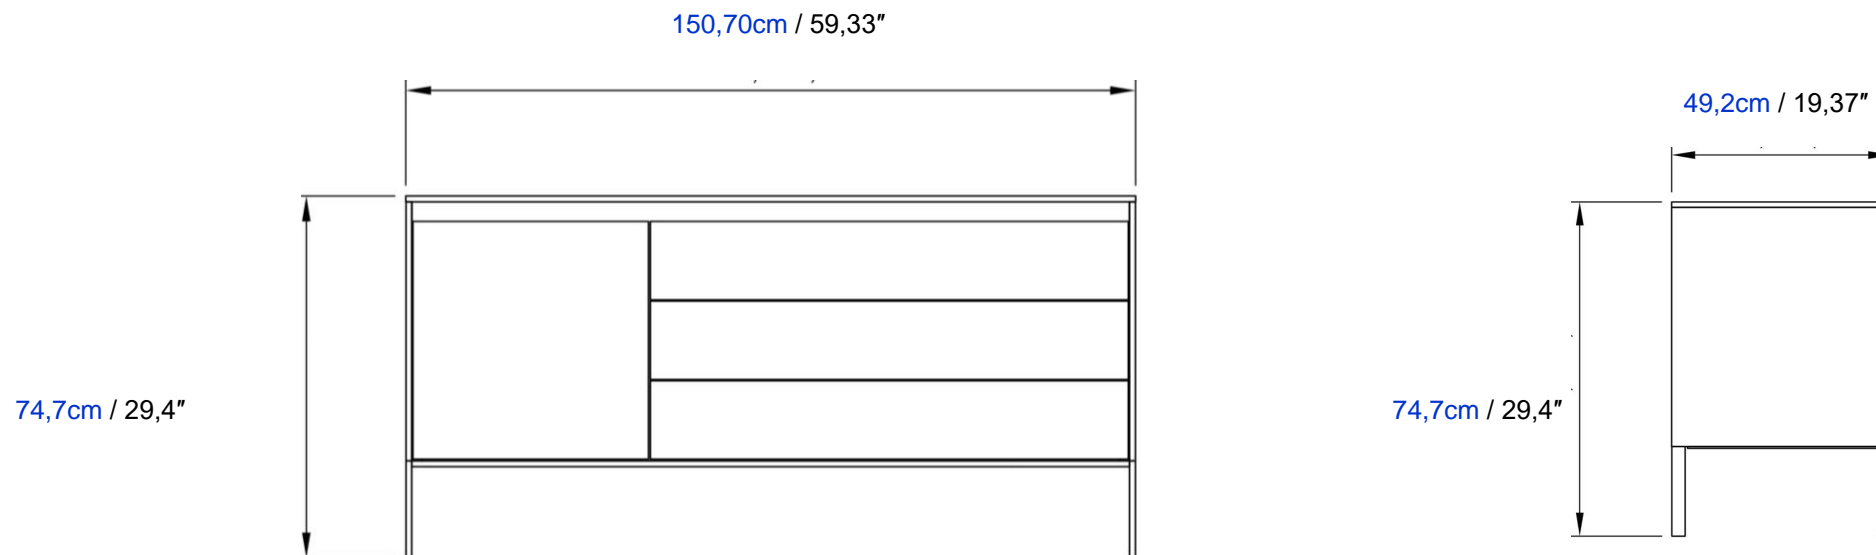

Buffet – Sideboard - Aparador

Collection KEEEN

Design Studio Roche Bobois

rochebobois
PARIS

Buffet 1 porte 3 Tiroirs L.150

Éclairage Led en option.

Corpus en panneaux de particules mélaminés ; façades en panneaux de fibre de moyenne densité striés, l'ensemble en finition plaqué ou laqué mat.

Piètement en acier laqué Noir.

Sideboard with 1 Door and 3 Drawers L.150

Optional LED lighting.

Body made of melamine particle board; fronts made of grooved medium-density fiberboard, all with a matte lacquered or veneered finish.

Legs in black lacquered steel.

Aparador con 1 puerta y 3 cajones L.150

Iluminación LED opcional.

Cuerpo en paneles de partículas melaminadas; frentes en tablero de fibra de densidad media con ranuras, todo con acabado chapado o lacado mate.

Patas de acero lacado negro.