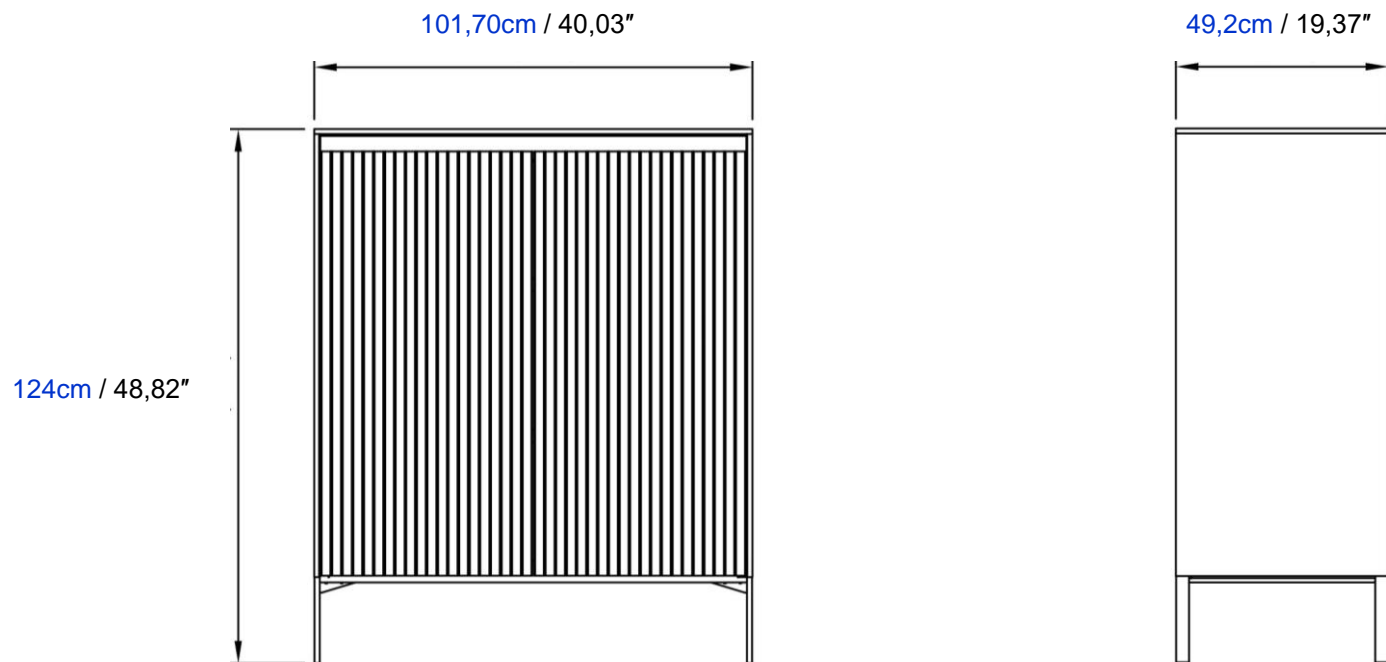

Vaisselle – Chinese Cabinet - Vajillero

Collection KEEEN

Design Studio Roche Bobois

rochebobois
PARIS

Vaisselle 2 Portes

Éclairage Led en option.

Corpus en panneaux de particules mélaminés ; façades en panneaux de fibre de moyenne densité striés, l'ensemble en finition plaqué ou laqué mat.

Piètement en acier laqué Noir.

China Cabinet with 2 Doors

LED lighting optional.

Body made of melamine particle boards; fronts made of medium-density fiberboard with a striped design, all finished with veneer or matte lacquer.

Base in black lacquered steel.

Vitrina de 2 Puertas

Iluminación LED opcional.

Cuerpo en paneles de partículas melaminadas; frentes en paneles de fibra de media densidad estriados, todo en acabado chapado o lacado mate.

Base en acero lacado negro.