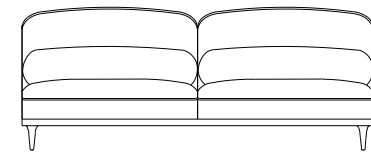

# METAPHORE

design Sacha LAKIC

**rochebobo**  
PARIS

10 TERMINAL GAUCHE  
END UNIT LEFT  
TERMINAL IZQUIERDA

height: 31.8" [81 cm]  
seat height: 16.9" [43 cm]

11 TERMINAL DROIT  
END UNIT RIGHT  
TERMINAL DERECHA

height: 31.8" [81 cm]  
seat height: 16.9" [43 cm]

01 CHAUFFEUSE  
ARMLESS CHAIR  
CHAUFFEUSE

height: 31.8" [81 cm]  
seat height: 16.9" [43 cm]

158 BANQUETTE 2,5 PLACES  
2.5-SEAT ARMLESS SOFA  
BANQUETA 2,5 PLAZAS