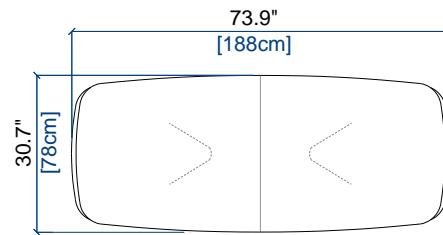

# METAPHORE

design Sacha LAKIC

rocheboboib  
PARIS

FRE  
POUF  
OTTOMAN  
PUF

seat height: 16.9" [43 cm]

PNO  
FAUTEUIL  
ARMCHAIR  
SILLÓN

height: 31.8" [81 cm]  
seat height: 16.9" [43 cm]  
arm height: 10.2" [26 cm]