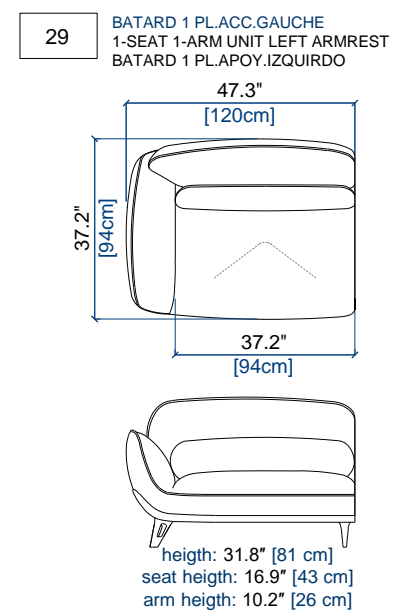

METAPHORE

design Sacha LAKIC

rochebobo
PARIS