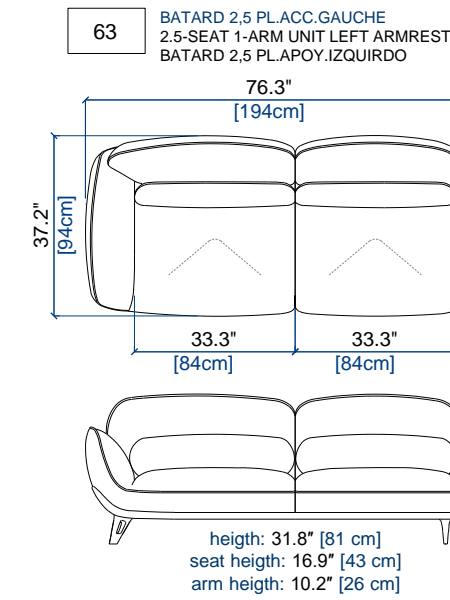

METAPHORE

design Sacha LAKIC

rochebobo
PARIS