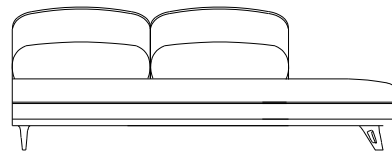

# METAPHORE

design Sacha LAKIC

**rochebobo**  
PARIS

10 TERMINAL GAUCHE  
END UNIT LEFT  
TERMINAL IZQUIERDA

height: 31.8" [81 cm]  
seat height: 16.9" [43 cm]

11 TERMINAL DROIT  
END UNIT RIGHT  
TERMINAL DERECHA

height: 31.8" [81 cm]  
seat height: 16.9" [43 cm]

01 CHAUFFEUSE  
ARMLESS CHAIR  
CHAUFFEUSE

height: 31.8" [81 cm]  
seat height: 16.9" [43 cm]

158 BANQUETTE 2,5 PLACES  
2.5-SEAT ARMLESS SOFA  
BANQUETA 2,5 PLAZAS