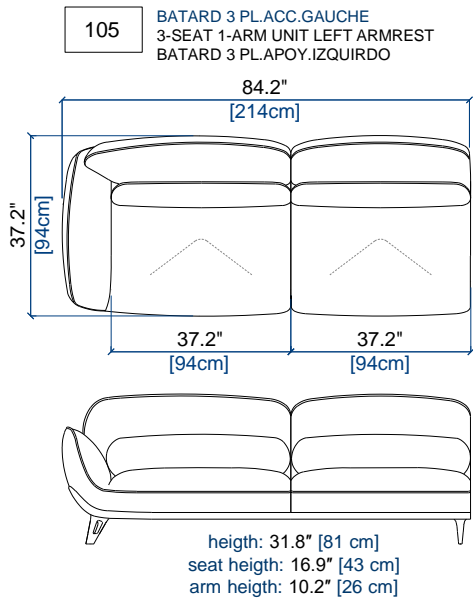

METAPHORE

design Sacha LAKIC

rochebobo
PARIS