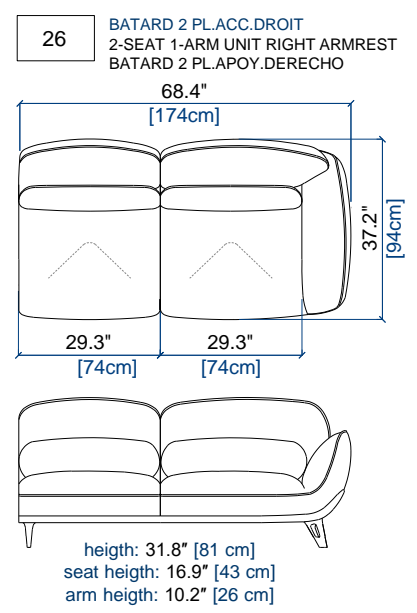

METAPHORE

design Sacha LAKIC

rochebobo
PARIS