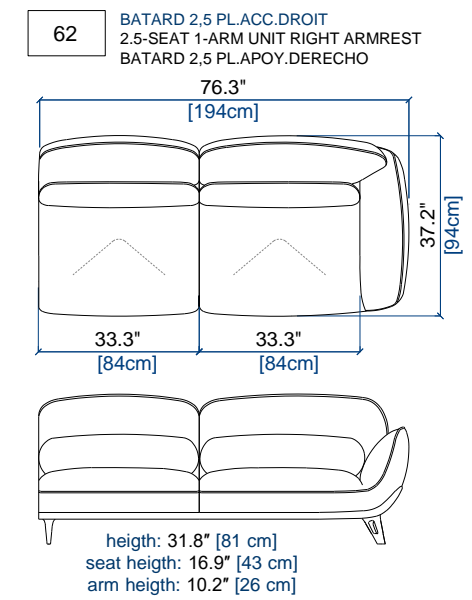

METAPHORE

design Sacha LAKIC

rochebobo
PARIS