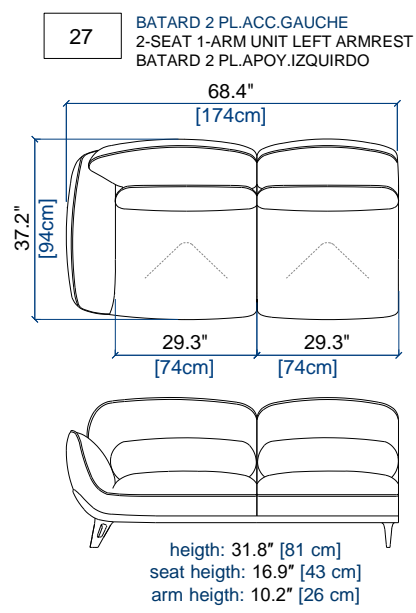

METAPHORE

design Sacha LAKIC

rochebobo
PARIS