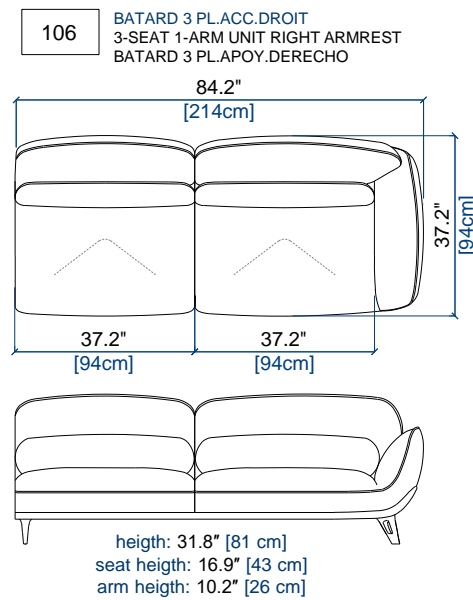

METAPHORE

design Sacha LAKIC

rochebobo
PARIS