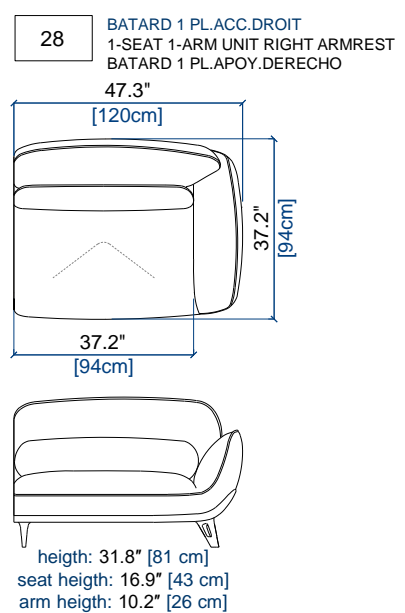

METAPHORE

design Sacha LAKIC

rochebobo
PARIS