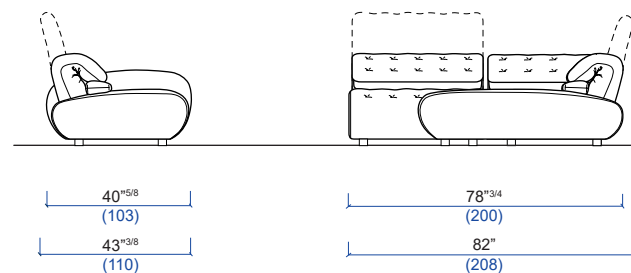

COMPOSITIONS TYPES / COMPOSITION TYPES / COMPOSICIONES TIPO 3/4