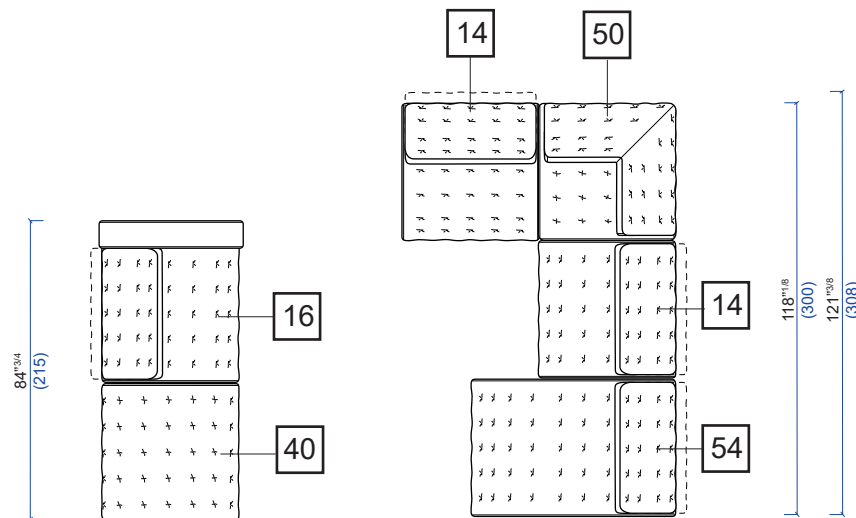

COMPOSITIONS TYPES / COMPOSITION TYPES / COMPOSICIONES TIPO 3/4