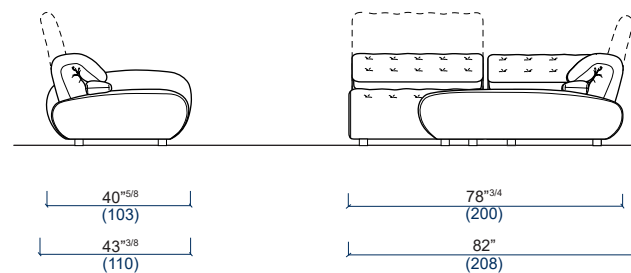

COMPOSITIONS TYPES / COMPOSITION TYPES / COMPOSICIONES TIPO 3/4