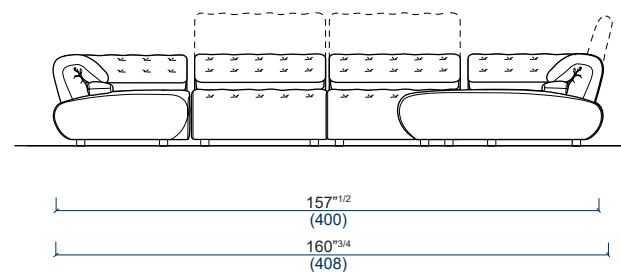

COMPOSITIONS TYPES / COMPOSITION TYPES / COMPOSICIONES TIPO 2/4