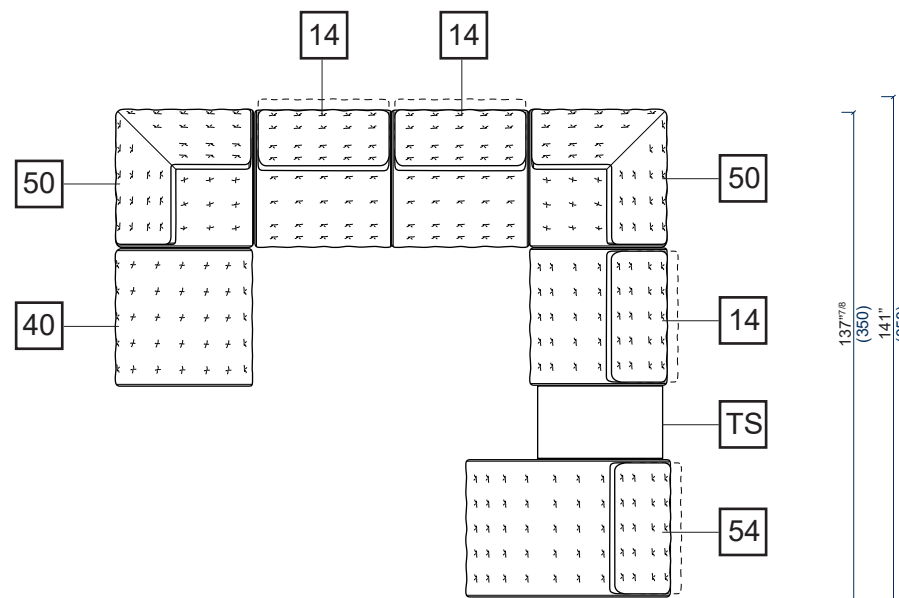

COMPOSITIONS TYPES / COMPOSITION TYPES / COMPOSICIONES TIPO 2/4