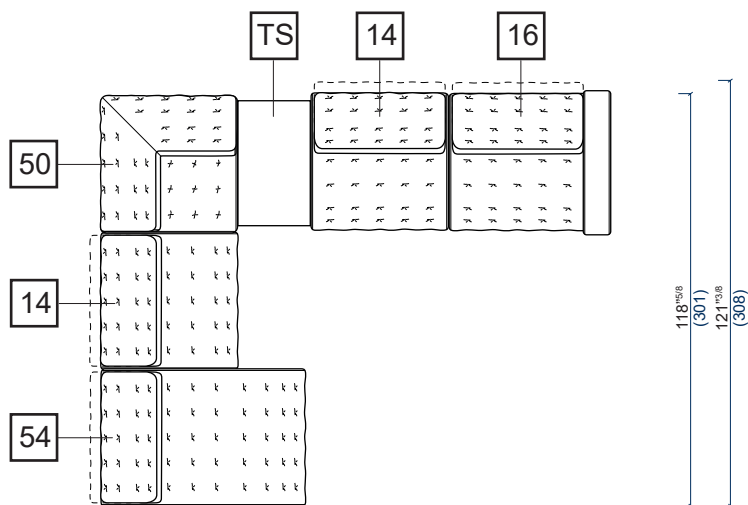

COMPOSITIONS TYPES / COMPOSITION TYPES / COMPOSICIONES TIPO 2/4