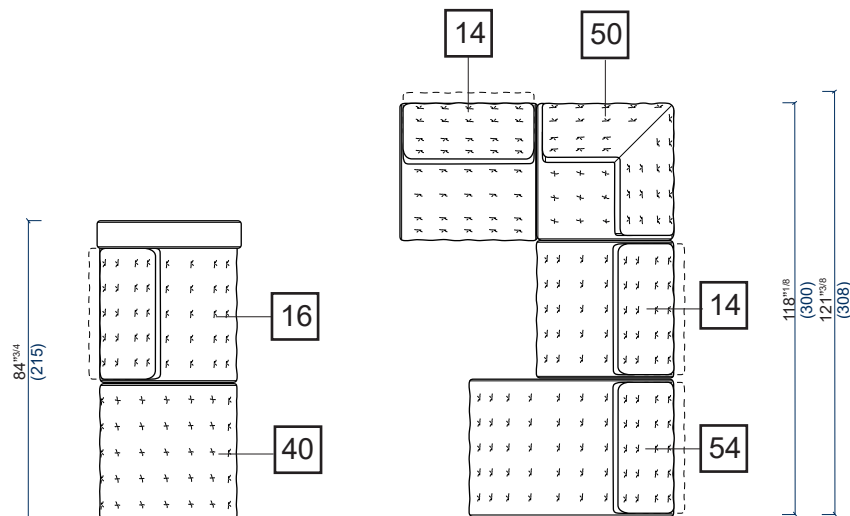

COMPOSITIONS TYPES / COMPOSITION TYPES / COMPOSICIONES TIPO 3/4