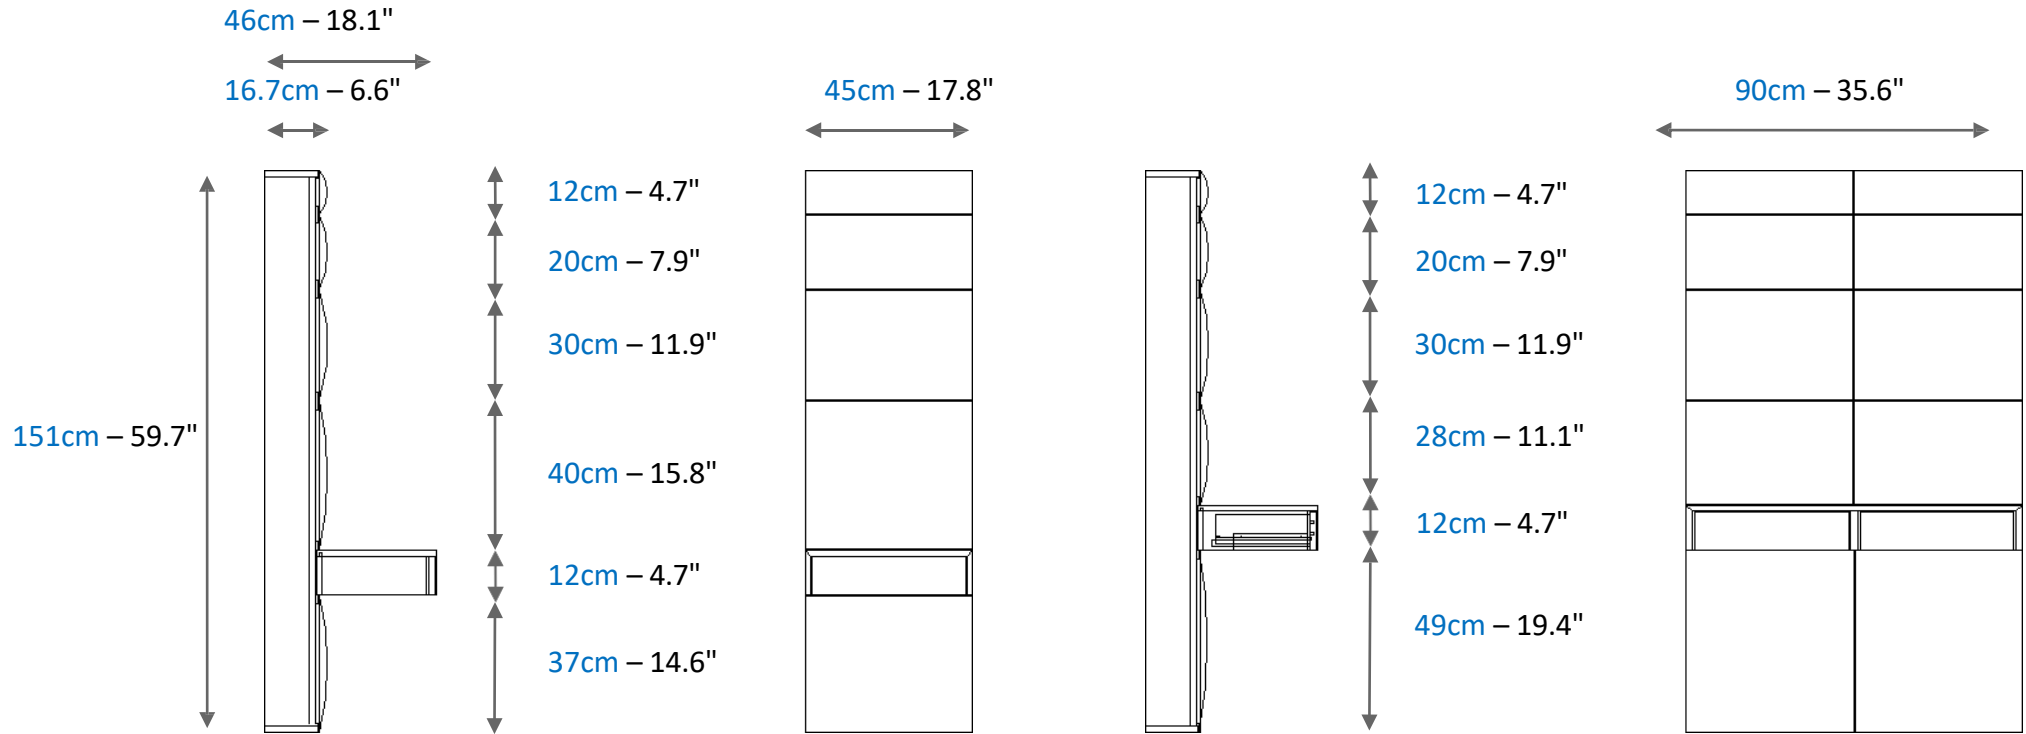

TETE DE LIT - HEADBOARD – CABECERO

Collection COURCHEVEL

design Philippe Bouix

rochebobois
PARIS

TIROIR – DRAWER – CAJON

COMMODE – CHEST OF DRAWER – COMODA