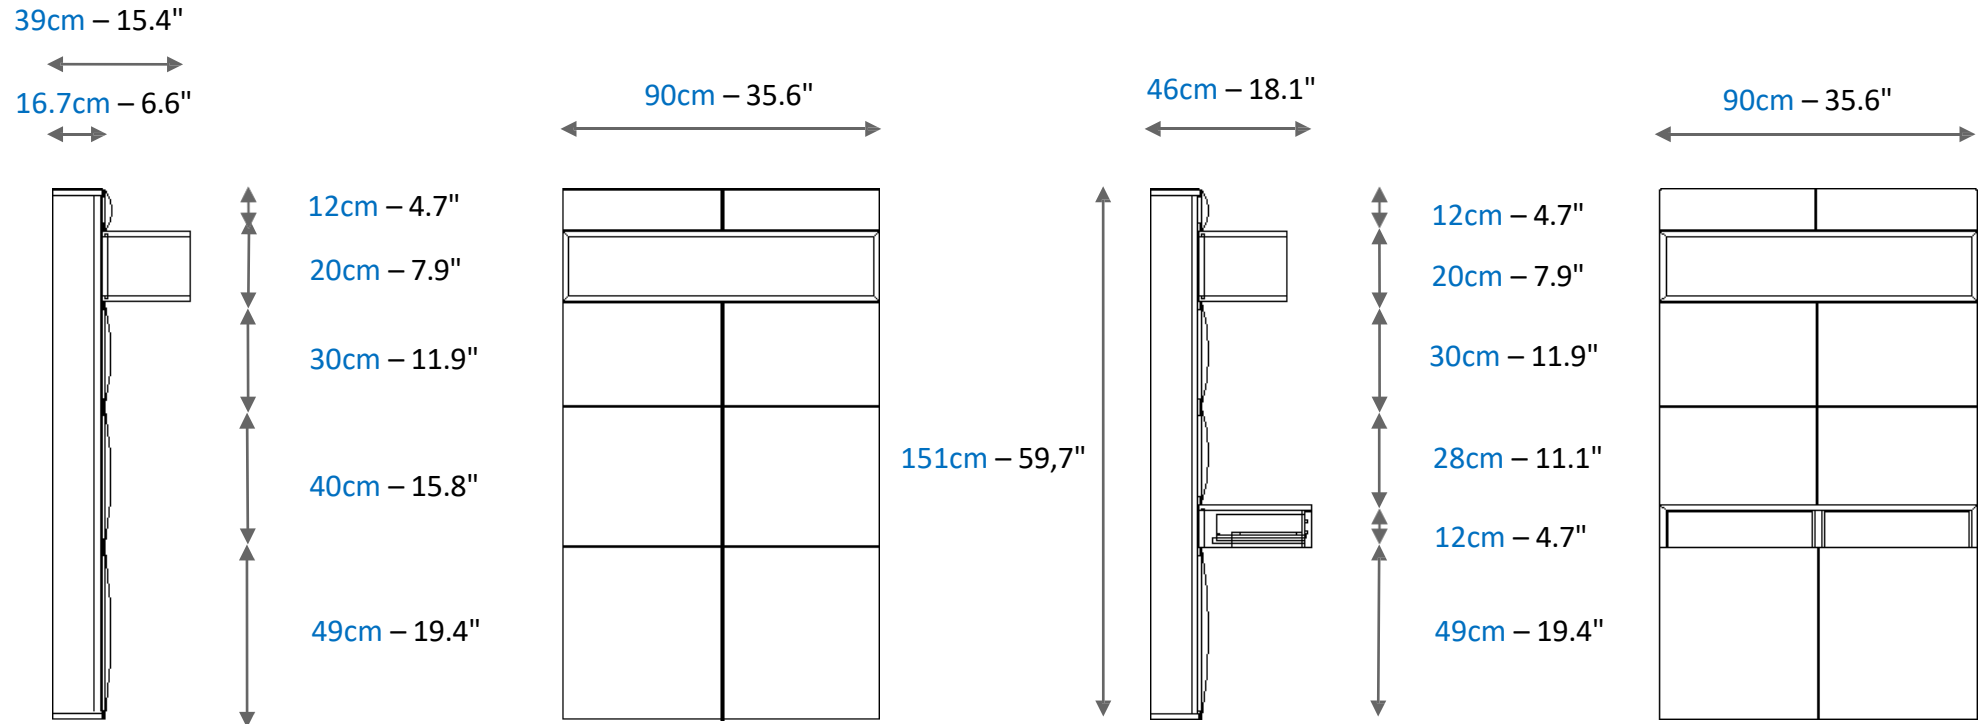

Collection COURCHEVEL

design Philippe Bouix

rochebobo
PARIS

NICHE OUVERT AVEC LED

OPEN BOX WITH LED LIGHT

ESPACIO ABIERTO CON LUZ LED

NICHE OUVERTE AVEC LED ET COMMODE

OPEN BOX WITH LED LIGHT AND CHEST OF DRAWERS

ESPACIO ABIERTO CON LUZ LED Y CÓMODA