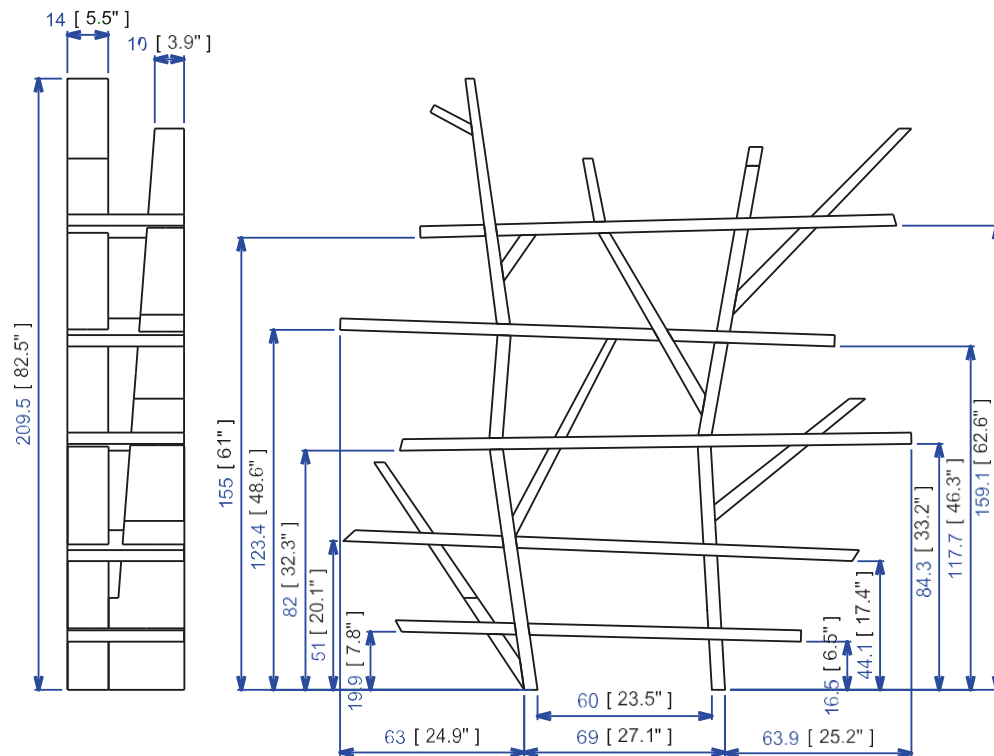

Bibliothèque - Bookcase - Biblioteca

LGD19 MIX - Bibliothèque multi essences

Bibliothèque réalisée avec 4 essences de bois feuillus (chêne, frêne, merisier et noyer), finition vernis naturel. Fabrication européenne.

LGD19 MIX - Bookcase multi essence

Bookcase made with 4 essences of wood (oak, ash wood, cherry wood and walnut), natural varnish finish. Manufactured in Europe.

LGD19 MIX - Biblioteca multi especies

Biblioteca realizada con 4 especies de madera (roble, fresno, cerezo y nogal), acabado barniz natural. Fabricación europea.