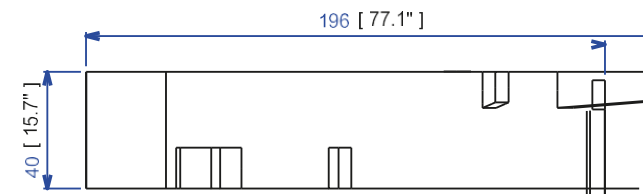

LGD19 MIX - Bibliothèque multi essences

Bibliothèque réalisée avec 4 essences de bois feuillus (chêne, frêne, merisier et noyer), finition vernis naturel. Fabrication européenne.

LGD19 MIX - Bookcase multi essence

Bookcase made with 4 essences of wood (oak, ash wood, cherry wood and walnut), natural varnish finish. Manufactured in Europe.

LGD19 MIX - Biblioteca multi especies

Biblioteca realizada con 4 especies de madera (roble, fresno, cerezo y nogal), acabado barniz natural. Fabricación europea.