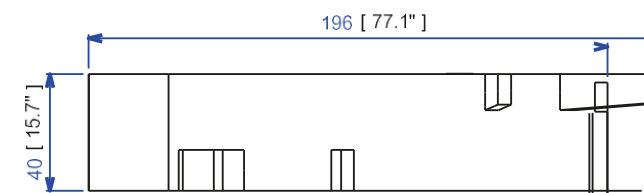

LGD 19 - Bibliothèque LEGEND Chêne

Bibliothèque entièrement réalisée en assemblage de chêne massif, sans pièce métallique, finition huilé (éco-conçue) ou teinté et vernis (8 coloris) Conforme aux exigences environnementales de l'Écolabel Européen

LGD 19 –Bookcase LEGEND Oak

Bookcase entirely in solid oak, with no metallic pieces. Oiled (eco-friendly) or stained and varnish finish (available in 8 colours) . Meet the environmental requirements of the European Eco-Label

LGD 19 - Biblioteca LEGEND Roble

Biblioteca completamente realizada en ensamblaje de roble macizo, sin pieza metálica, acabado al aceite (eco-concebido) o tintado y barnizado (8 colores) Conforme a los requisitos medio ambientales del Ecolabel Europeo.