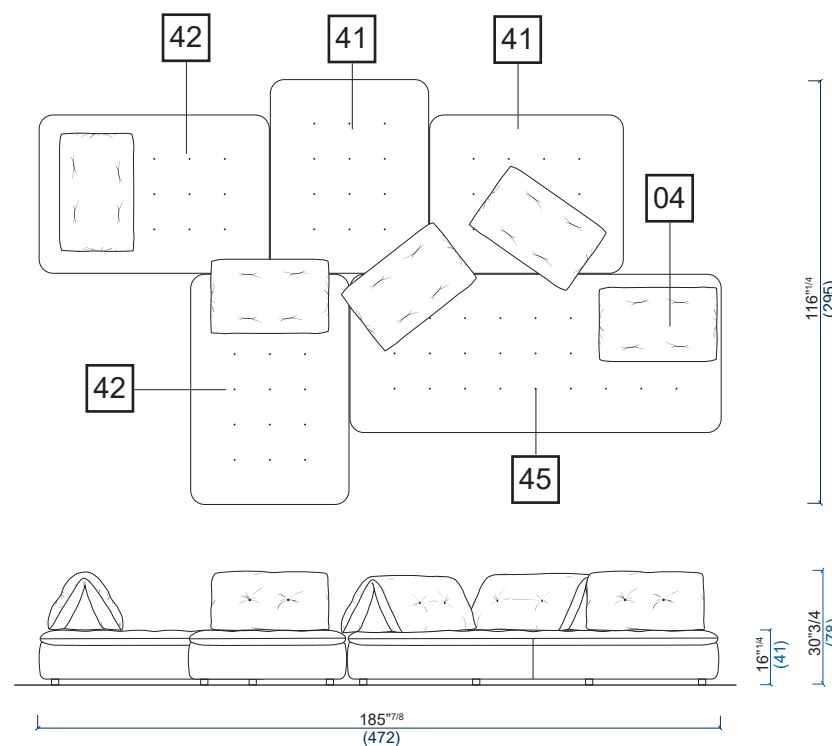

41 Banquette 1,5 place
1.5-seat armless sofa
Banqueta 1.5 plazas

42 Banquette 2 places
2-seat armless sofa
Banqueta 2 plazas

45 Banquette 4 places
4-seat armless sofa
Banqueta 4 plazas

04 Dossier indépendant
Independent backrest
Respaldo independiente