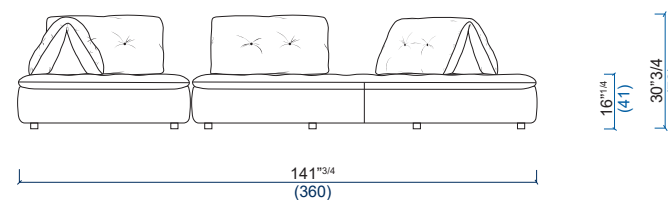

CONVERSATION

design Philippe BOUIX

rochebobois
PARIS

COMPOSITIONS TYPES / COMPOSITION TYPES / COMPOSICIONES TIPO 1/2