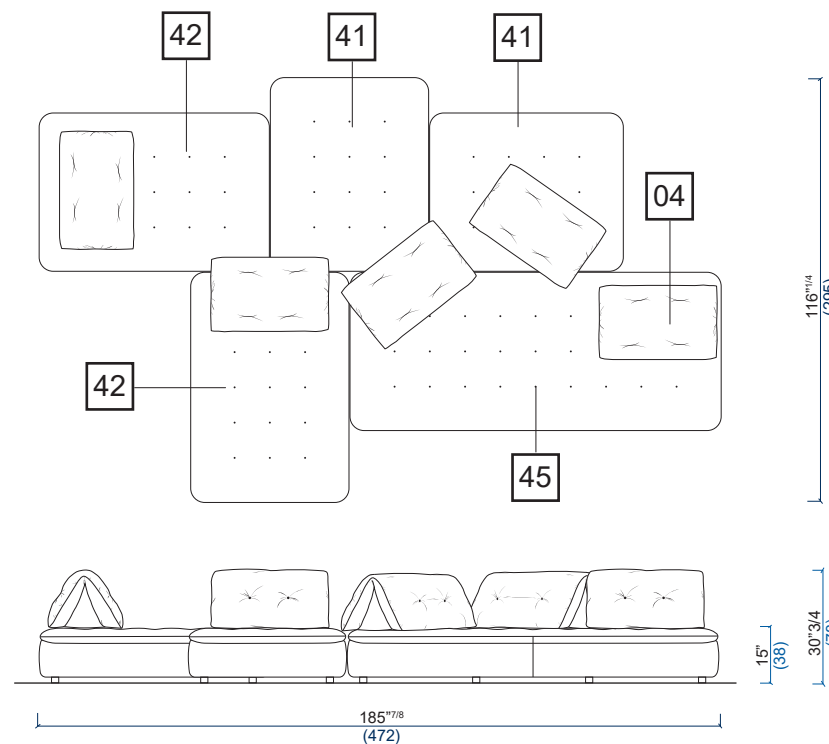

41 Banquette 1.5 place
1.5-seat armless sofa
Banqueta 1.5 plazas

42 Banquette 2 places
2-seat armless sofa
Banqueta 2 plazas

45 Banquette 4 places
4-seat armless sofa
Banqueta 4 plazas

04 Dossier indépendant
Independent backrest
Respaldo independiente