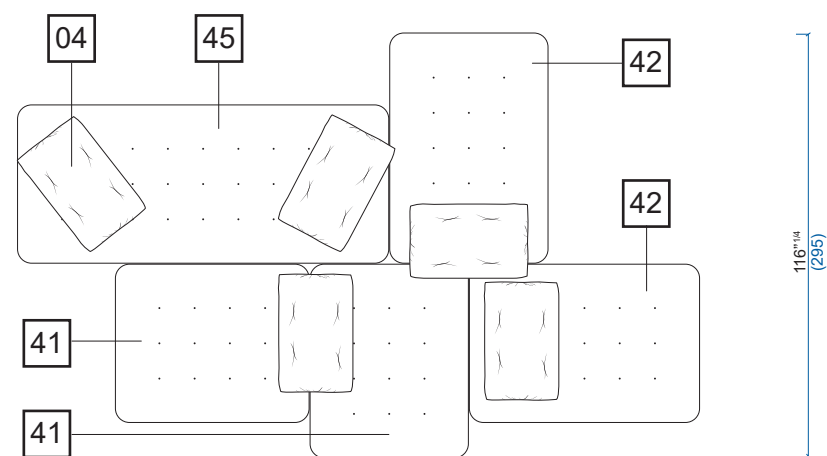

CONVERSATION

design Philippe BOUIX

rochebobo
PARIS

COMPOSITIONS TYPES / COMPOSITION TYPES / COMPOSICIONES TIPO 1/2