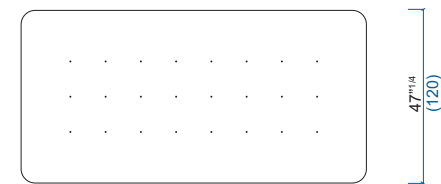

74 Grande Banquette 3 places
Large 3-seat armless sofa
Gran Banqueta 3 plazas