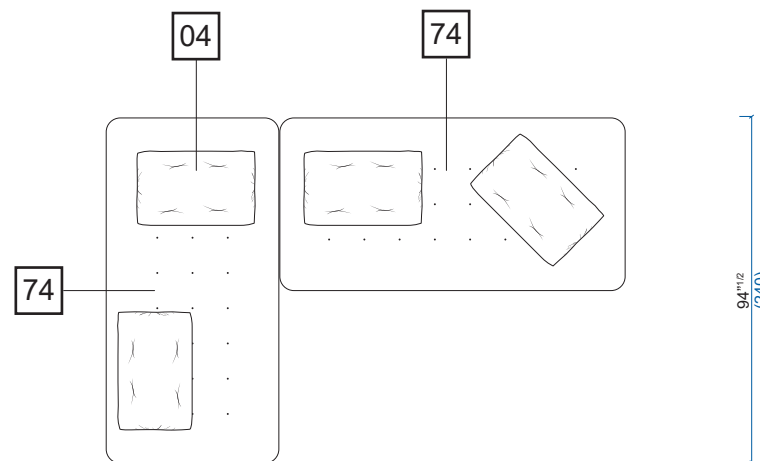

CONVERSATION

design Philippe BOUIX

rochebobo
PARIS

COMPOSITIONS TYPES / COMPOSITION TYPES / COMPOSICIONES TIPO 1/2