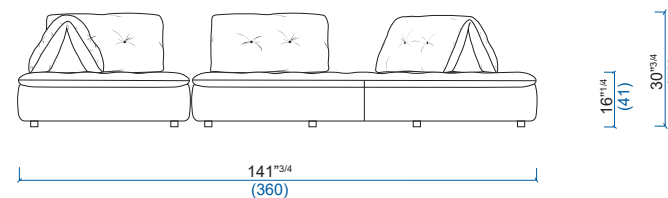

CONVERSATION

design Philippe BOUIX

rochebobo
PARIS

COMPOSITIONS TYPES / COMPOSITION TYPES / COMPOSICIONES TIPO 1/2