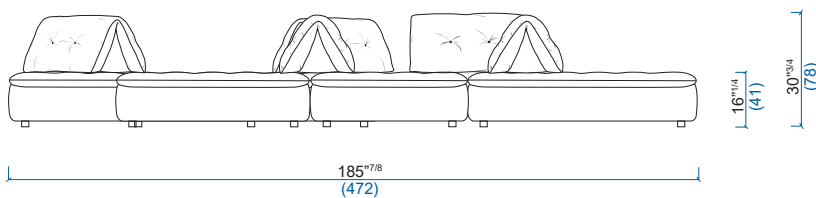

CONVERSATION

design Philippe BOUIX

rochebobo
PARIS

COMPOSITIONS TYPES / COMPOSITION TYPES / COMPOSICIONES TIPO 1/2