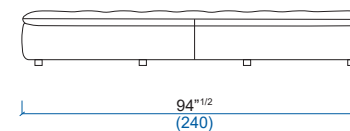

44 Grande Banquette 3 places
Large 3-seat armless sofa
Gran Banqueta 3 plazas