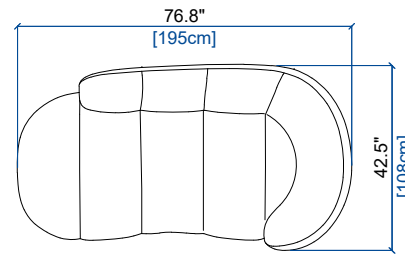

Canon de fusil
Gunmetal
Cañón del arma

296 GRAND CANAPE 4 PLACES DOSSIER HAUT DROIT
HIGH RIGHT BACK LARGE 4-SEAT SOFA
GRAN SOFA 4 PLAZAS RESPALDO ALTO DERECHO

height: 32.7"/35.8" [83/91 cm]
seat height: 15.9" [41 cm]

297 GRAND CANAPE 4 PLACES DOSSIER HAUT GAUCHE
HIGH LEFT BACK LARGE 4-SEAT SOFA
GRAN SOFA 4 PLAZAS RESPALDO ALTO IZQUIERDO

height: 32.7"/35.8" [83/91 cm]
seat height: 15.9" [41 cm]

CANAPE 4 PLACES
4-SEAT SOFA
SOFA 4 PLAZAS

height: 32.7" [83 cm]
seat height: 15.9" [41 cm]

CANAPE 3 PLACES
3-SEAT SOFA
SOFA 3 PLAZAS

height: 32.7" [83 cm]
seat height: 15.9" [41 cm]

57 CH. LONGUE ACC.DROIT
LOUNGE CHAIR RIGHT ARM.
CHAISE LONGUE APY.DER.

height: 29.9" [76 cm]
seat height: 15.9" [41 cm]

58 CH. LONGUE ACC.GAUCHE
LOUNGE CHAIR LEFT ARM.
CHAISE LONGUE APY.IZQU.

height: 29.9" [76 cm]
seat height: 15.9" [41 cm]