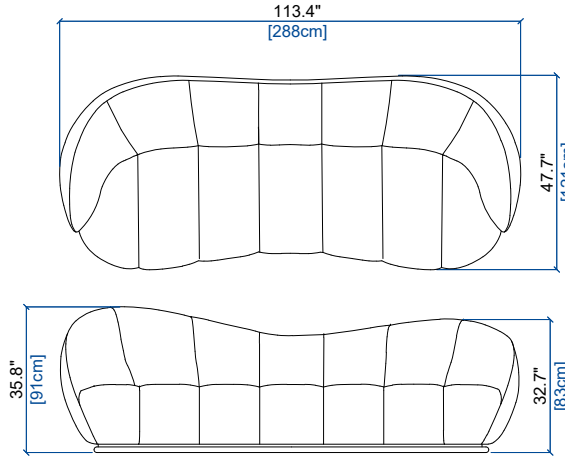

Canon de fusil
Gunmetal
Cañón del arma

296 GRAND CANAPE 4 PLACES DOSSIER HAUT DROIT
HIGH RIGHT BACK LARGE 4-SEAT SOFA
GRAN SOFA 4 PLAZAS RESPALDO ALTO DERECHO

height: 32.7"/35.8" [83/91 cm]
seat height: 15.9" [41 cm]

297 GRAND CANAPE 4 PLACES DOSSIER HAUT GAUCHE
HIGH LEFT BACK LARGE 4-SEAT SOFA
GRAN SOFA 4 PLAZAS RESPALDO ALTO IZQUIERDO

height: 32.7"/35.8" [83/91 cm]
seat height: 15.9" [41 cm]

CANAPE 4 PLACES
4-SEAT SOFA
SOFA 4 PLAZAS

height: 32.7" [83 cm]
seat height: 15.9" [41 cm]

CANAPE 3 PLACES
3-SEAT SOFA
SOFA 3 PLAZAS

height: 32.7" [83 cm]
seat height: 15.9" [41 cm]

57 CH. LONGUE ACC.DROIT
LOUNGE CHAIR RIGHT ARM.
CHAISE LONGUE APY.DER.

height: 29.9" [76 cm]
seat height: 15.9" [41 cm]

58 CH. LONGUE ACC.GAUCHE
LOUNGE CHAIR LEFT ARM.
CHAISE LONGUE APY.IZQU.

height: 29.9" [76 cm]
seat height: 15.9" [41 cm]