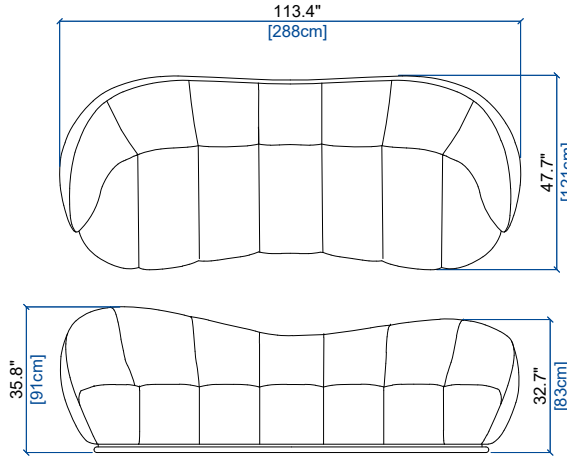

Canon de fusil
Gunmetal
Cañón del arma

296 GRAND CANAPE 4 PLACES DOSSIER HAUT DROIT
HIGH RIGHT BACK LARGE 4-SEAT SOFA
GRAN SOFA 4 PLAZAS RESPALDO ALTO DERECHO

height: 32.7"/35.8" [83/91 cm]
seat height: 15.9" [41 cm]

297 GRAND CANAPE 4 PLACES DOSSIER HAUT GAUCHE
HIGH LEFT BACK LARGE 4-SEAT SOFA
GRAN SOFA 4 PLAZAS RESPALDO ALTO IZQUIERDO

height: 32.7"/35.8" [83/91 cm]
seat height: 15.9" [41 cm]

CANAPE 4 PLACES
4-SEAT SOFA
SOFA 4 PLAZAS

height: 32.7" [83 cm]
seat height: 15.9" [41 cm]

CANAPE 3 PLACES
3-SEAT SOFA
SOFA 3 PLAZAS

height: 32.7" [83 cm]
seat height: 15.9" [41 cm]

57 CH. LONGUE ACC.DROIT
LOUNGE CHAIR RIGHT ARM.
CHAISE LONGUE APY.DER.

height: 29.9" [76 cm]
seat height: 15.9" [41 cm]

58 CH. LONGUE ACC.GAUCHE
LOUNGE CHAIR LEFT ARM.
CHAISE LONGUE APY.IZQU.

height: 29.9" [76 cm]
seat height: 15.9" [41 cm]