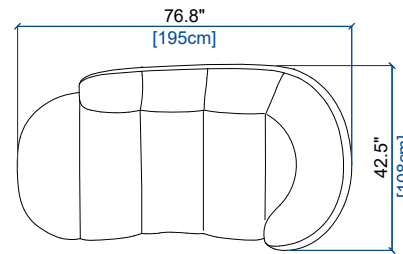

Canon de fusil
Gunmetal
Cañón del arma

296 GRAND CANAPE 4 PLACES DOSSIER HAUT DROIT
HIGH RIGHT BACK LARGE 4-SEAT SOFA
GRAN SOFA 4 PLAZAS RESPALDO ALTO DERECHO

height: 32.7"/35.8" [83/91 cm]
seat height: 15.9" [41 cm]

297 GRAND CANAPE 4 PLACES DOSSIER HAUT GAUCHE
HIGH LEFT BACK LARGE 4-SEAT SOFA
GRAN SOFA 4 PLAZAS RESPALDO ALTO IZQUIERDO

height: 32.7"/35.8" [83/91 cm]
seat height: 15.9" [41 cm]

CANAPE 4 PLACES
4-SEAT SOFA
SOFA 4 PLAZAS

height: 32.7" [83 cm]
seat height: 15.9" [41 cm]

CANAPE 3 PLACES
3-SEAT SOFA
SOFA 3 PLAZAS

height: 32.7" [83 cm]
seat height: 15.9" [41 cm]

57 CH. LONGUE ACC.DROIT
LOUNGE CHAIR RIGHT ARM.
CHAISE LONGUE APY.DER.

height: 29.9" [76 cm]
seat height: 15.9" [41 cm]

58 CH. LONGUE ACC.GAUCHE
LOUNGE CHAIR LEFT ARM.
CHAISE LONGUE APY.IZQU.

height: 29.9" [76 cm]
seat height: 15.9" [41 cm]