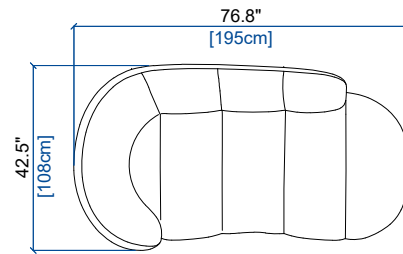

Canon de fusil
Gunmetal
Cañón del arma

296 GRAND CANAPE 4 PLACES DOSSIER HAUT DROIT
HIGH RIGHT BACK LARGE 4-SEAT SOFA
GRAN SOFA 4 PLAZAS RESPALDO ALTO DERECHO

height: 32.7"/35.8" [83/91 cm]
seat height: 15.9" [41 cm]

297 GRAND CANAPE 4 PLACES DOSSIER HAUT GAUCHE
HIGH LEFT BACK LARGE 4-SEAT SOFA
GRAN SOFA 4 PLAZAS RESPALDO ALTO IZQUIERDO

height: 32.7"/35.8" [83/91 cm]
seat height: 15.9" [41 cm]

CANAPE 4 PLACES
4-SEAT SOFA
SOFA 4 PLAZAS

height: 32.7" [83 cm]
seat height: 15.9" [41 cm]

CANAPE 3 PLACES
3-SEAT SOFA
SOFA 3 PLAZAS

height: 32.7" [83 cm]
seat height: 15.9" [41 cm]

57 CH. LONGUE ACC.DROIT
LOUNGE CHAIR RIGHT ARM.
CHAISE LONGUE APY.DER.

height: 29.9" [76 cm]
seat height: 15.9" [41 cm]

58 CH. LONGUE ACC.GAUCHE
LOUNGE CHAIR LEFT ARM.
CHAISE LONGUE APY.IZQU.

height: 29.9" [76 cm]
seat height: 15.9" [41 cm]