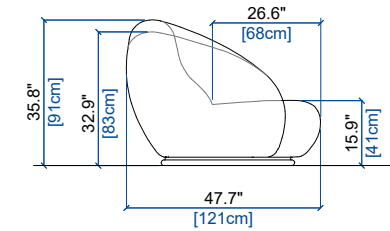

Canon de fusil
Gunmetal
Cañón del arma

296 GRAND CANAPE 4 PLACES DOSSIER HAUT DROIT
HIGH RIGHT BACK LARGE 4-SEAT SOFA
GRAN SOFA 4 PLAZAS RESPALDO ALTO DERECHO

height: 32.7"/35.8" [83/91 cm]
seat height: 15.9" [41 cm]

297 GRAND CANAPE 4 PLACES DOSSIER HAUT GAUCHE
HIGH LEFT BACK LARGE 4-SEAT SOFA
GRAN SOFA 4 PLAZAS RESPALDO ALTO IZQUIERDO

height: 32.7"/35.8" [83/91 cm]
seat height: 15.9" [41 cm]

CANAPE 4 PLACES
4-SEAT SOFA
SOFA 4 PLAZAS

height: 32.7" [83 cm]
seat height: 15.9" [41 cm]

CANAPE 3 PLACES
3-SEAT SOFA
SOFA 3 PLAZAS

height: 32.7" [83 cm]
seat height: 15.9" [41 cm]

57 CH. LONGUE ACC.DROIT
LOUNGE CHAIR RIGHT ARM.
CHAISE LONGUE APY.DER.

height: 29.9" [76 cm]
seat height: 15.9" [41 cm]

58 CH. LONGUE ACC.GAUCHE
LOUNGE CHAIR LEFT ARM.
CHAISE LONGUE APY.IZQU.

height: 29.9" [76 cm]
seat height: 15.9" [41 cm]