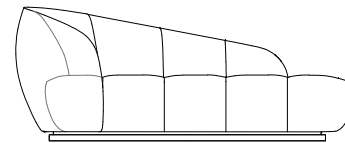

297 GRAND CANAPE 4 PLACES DOSSIER HAUT GAUCHE
HIGH LEFT BACK LARGE 4-SEAT SOFA
GRAN SOFA 4 PLAZAS RESPALDO ALTO IZQUIERDO

height: 32.7"/35.8" [83/91 cm]
seat height: 15.9" [41 cm]

CANAPE 4 PLACES
4-SEAT SOFA
SOFA 4 PLAZAS

height: 32.7" [83 cm]
seat height: 15.9" [41 cm]

CANAPE 3 PLACES
3-SEAT SOFA
SOFA 3 PLAZAS

height: 32.7" [83 cm]
seat height: 15.9" [41 cm]

57 CH. LONGUE ACC.DROIT
LOUNGE CHAIR RIGHT ARM.
CHAISE LONGUE APY.DER.

height: 29.9" [76 cm]
seat height: 15.9" [41 cm]

58 CH. LONGUE ACC.GAUCHE
LOUNGE CHAIR LEFT ARM.
CHAISE LONGUE APY.IZQU.

height: 29.9" [76 cm]
seat height: 15.9" [41 cm]