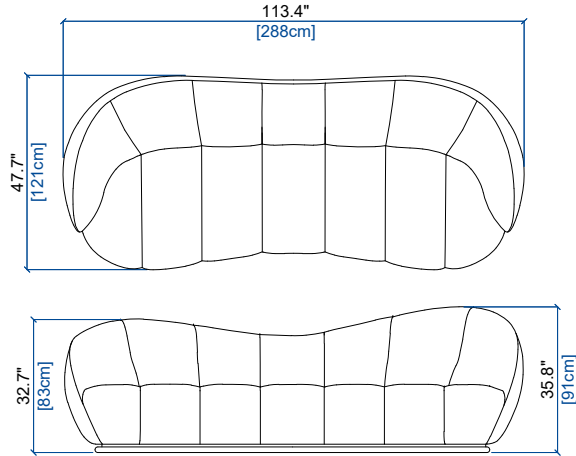

Canon de fusil
Gunmetal
Cañón del arma

296 GRAND CANAPE 4 PLACES DOSSIER HAUT DROIT
HIGH RIGHT BACK LARGE 4-SEAT SOFA
GRAN SOFA 4 PLAZAS RESPALDO ALTO DERECHO

height: 32.7"/35.8" [83/91 cm]
seat height: 15.9" [41 cm]

297 GRAND CANAPE 4 PLACES DOSSIER HAUT GAUCHE
HIGH LEFT BACK LARGE 4-SEAT SOFA
GRAN SOFA 4 PLAZAS RESPALDO ALTO IZQUIERDO

height: 32.7"/35.8" [83/91 cm]
seat height: 15.9" [41 cm]

CANAPE 4 PLACES
4-SEAT SOFA
SOFA 4 PLAZAS

height: 32.7" [83 cm]
seat height: 15.9" [41 cm]

CANAPE 3 PLACES
3-SEAT SOFA
SOFA 3 PLAZAS

height: 32.7" [83 cm]
seat height: 15.9" [41 cm]

57 CH. LONGUE ACC.DROIT
LOUNGE CHAIR RIGHT ARM.
CHAISE LONGUE APY.DER.

height: 29.9" [76 cm]
seat height: 15.9" [41 cm]

58 CH. LONGUE ACC.GAUCHE
LOUNGE CHAIR LEFT ARM.
CHAISE LONGUE APY.IZQU.

height: 29.9" [76 cm]
seat height: 15.9" [41 cm]