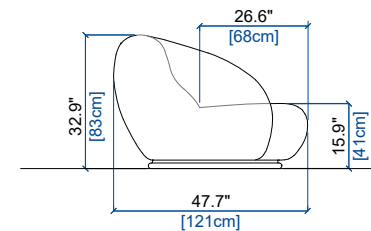

Canon de fusil
Gunmetal
Cañón del arma

296 GRAND CANAPE 4 PLACES DOSSIER HAUT DROIT
HIGH RIGHT BACK LARGE 4-SEAT SOFA
GRAN SOFA 4 PLAZAS RESPALDO ALTO DERECHO

height: 32.7"/35.8" [83/91 cm]
seat height: 15.9" [41 cm]

297 GRAND CANAPE 4 PLACES DOSSIER HAUT GAUCHE
HIGH LEFT BACK LARGE 4-SEAT SOFA
GRAN SOFA 4 PLAZAS RESPALDO ALTO IZQUIERDO

height: 32.7"/35.8" [83/91 cm]
seat height: 15.9" [41 cm]

CANAPE 4 PLACES
4-SEAT SOFA
SOFA 4 PLAZAS

height: 32.7" [83 cm]
seat height: 15.9" [41 cm]

CANAPE 3 PLACES
3-SEAT SOFA
SOFA 3 PLAZAS

height: 32.7" [83 cm]
seat height: 15.9" [41 cm]

57 CH. LONGUE ACC.DROIT
LOUNGE CHAIR RIGHT ARM.
CHAISE LONGUE APY.DER.

height: 29.9" [76 cm]
seat height: 15.9" [41 cm]

58 CH. LONGUE ACC.GAUCHE
LOUNGE CHAIR LEFT ARM.
CHAISE LONGUE APY.IZQU.

height: 29.9" [76 cm]
seat height: 15.9" [41 cm]