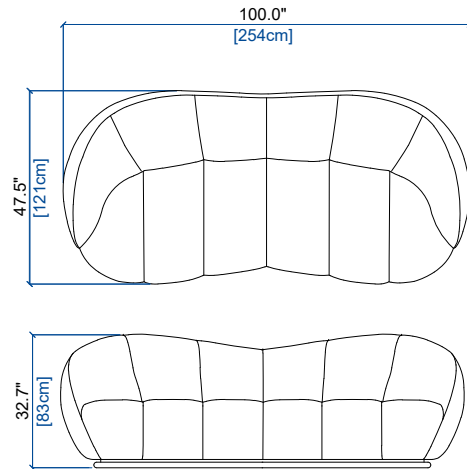

Canon de fusil
Gunmetal
Cañón del arma

296 GRAND CANAPE 4 PLACES DOSSIER HAUT DROIT
HIGH RIGHT BACK LARGE 4-SEAT SOFA
GRAN SOFA 4 PLAZAS RESPALDO ALTO DERECHO

height: 32.7"/35.8" [83/91 cm]
seat height: 15.9" [41 cm]

297 GRAND CANAPE 4 PLACES DOSSIER HAUT GAUCHE
HIGH LEFT BACK LARGE 4-SEAT SOFA
GRAN SOFA 4 PLAZAS RESPALDO ALTO IZQUIERDO

height: 32.7"/35.8" [83/91 cm]
seat height: 15.9" [41 cm]

CANAPE 4 PLACES
4-SEAT SOFA
SOFA 4 PLAZAS

height: 32.7" [83 cm]
seat height: 15.9" [41 cm]

CANAPE 3 PLACES
3-SEAT SOFA
SOFA 3 PLAZAS

height: 32.7" [83 cm]
seat height: 15.9" [41 cm]

57 CH. LONGUE ACC.DROIT
LOUNGE CHAIR RIGHT ARM.
CHAISE LONGUE APY.DER.

height: 29.9" [76 cm]
seat height: 15.9" [41 cm]

58 CH. LONGUE ACC.GAUCHE
LOUNGE CHAIR LEFT ARM.
CHAISE LONGUE APY.IZQU.

height: 29.9" [76 cm]
seat height: 15.9" [41 cm]