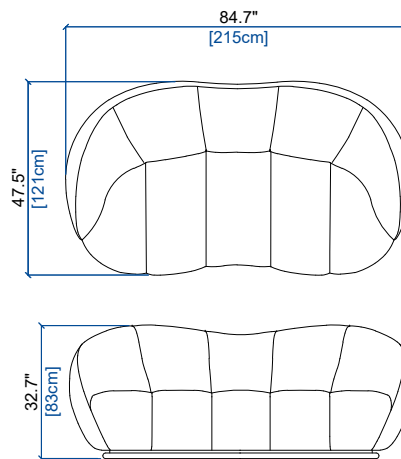

Canon de fusil
Gunmetal
Cañón del arma

296 GRAND CANAPE 4 PLACES DOSSIER HAUT DROIT
HIGH RIGHT BACK LARGE 4-SEAT SOFA
GRAN SOFA 4 PLAZAS RESPALDO ALTO DERECHO

height: 32.7"/35.8" [83/91 cm]
seat height: 15.9" [41 cm]

297 GRAND CANAPE 4 PLACES DOSSIER HAUT GAUCHE
HIGH LEFT BACK LARGE 4-SEAT SOFA
GRAN SOFA 4 PLAZAS RESPALDO ALTO IZQUIERDO

height: 32.7"/35.8" [83/91 cm]
seat height: 15.9" [41 cm]

CANAPE 4 PLACES
4-SEAT SOFA
SOFA 4 PLAZAS

height: 32.7" [83 cm]
seat height: 15.9" [41 cm]

CANAPE 3 PLACES
3-SEAT SOFA
SOFA 3 PLAZAS

height: 32.7" [83 cm]
seat height: 15.9" [41 cm]

57 CH. LONGUE ACC.DROIT
LOUNGE CHAIR RIGHT ARM.
CHAISE LONGUE APY.DER.

height: 29.9" [76 cm]
seat height: 15.9" [41 cm]

58 CH. LONGUE ACC.GAUCHE
LOUNGE CHAIR LEFT ARM.
CHAISE LONGUE APY.IZQU.

height: 29.9" [76 cm]
seat height: 15.9" [41 cm]