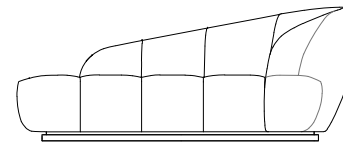

297 GRAND CANAPE 4 PLACES DOSSIER HAUT GAUCHE
HIGH LEFT BACK LARGE 4-SEAT SOFA
GRAN SOFA 4 PLAZAS RESPALDO ALTO IZQUIERDO

height: 32.7"/35.8" [83/91 cm]
seat height: 15.9" [41 cm]

CANAPE 4 PLACES
4-SEAT SOFA
SOFA 4 PLAZAS

height: 32.7" [83 cm]
seat height: 15.9" [41 cm]

CANAPE 3 PLACES
3-SEAT SOFA
SOFA 3 PLAZAS

height: 32.7" [83 cm]
seat height: 15.9" [41 cm]

57 CH. LONGUE ACC.DROIT
LOUNGE CHAIR RIGHT ARM.
CHAISE LONGUE APY.DER.

height: 29.9" [76 cm]
seat height: 15.9" [41 cm]

58 CH. LONGUE ACC.GAUCHE
LOUNGE CHAIR LEFT ARM.
CHAISE LONGUE APY.IZQU.

height: 29.9" [76 cm]
seat height: 15.9" [41 cm]