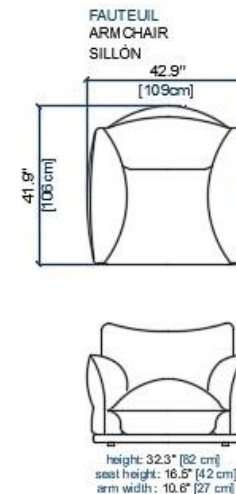

PALATINE

design Christophe DELCOURT

rochebobo
PARIS

PETIT COUSSIN
SMALL CUSHION
COJIN PEQUEÑO