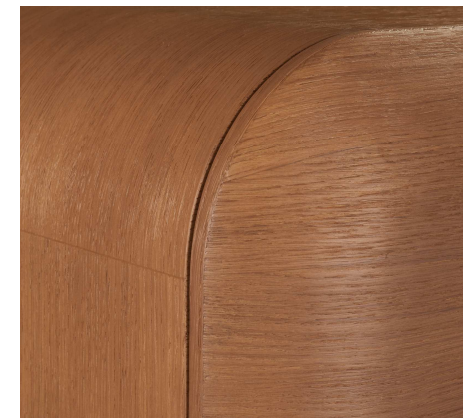

Collection WHISPER

design Sacha Lakic

rochebobois
PARIS

Vaisselle – China unit – Vajillero