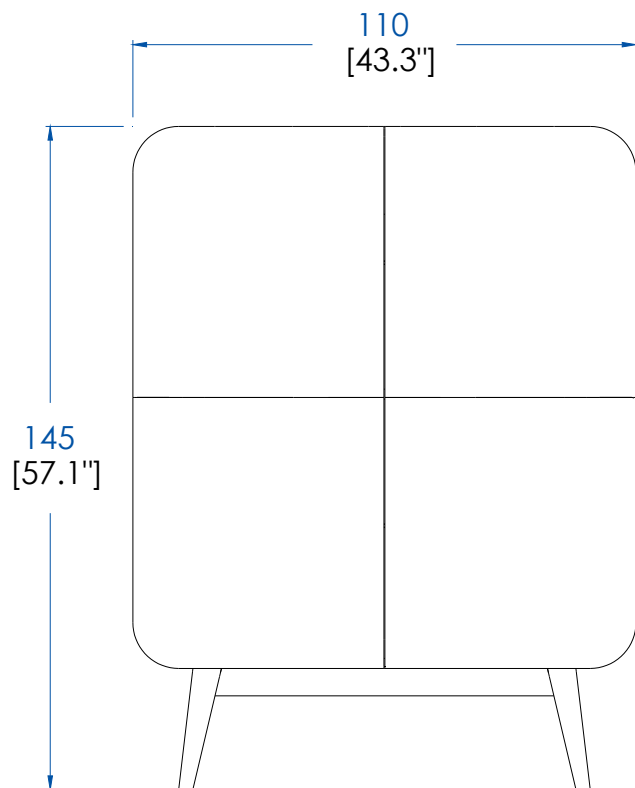

P.WS.AP011 – Sideboard 4 doors – L 86.6" H 31.1" P 20.9"

Structure in defibrated oak veneer on MDF, 4 doors with soft closing, 2 fixed shelves in defibrated oak veneer on MDF, LED lighting with remote. Base in solid defibrated oak.

Collection WHISPER

design Sacha Lakic

rochebobois
PARIS

Vaisselle – China unit – Vajillero

Collection WHISPER

design Sacha Lakic

rochebobois
PARIS

P.WS.AR011 – Vaisselier 2 portes – L 110 H 145 P 54 cm

P.WS.AR011 – China unit 2 doors – L 43.3" H 57.1" P 21.3"

Structure in defibrated oak veneer on MDF, 2 doors with soft closing, 1 fixed shelf in defibrated oak veneer on MDF, 2 removable shelves in tempered glass (on pegs), LED lighting with remote. Base in solid defibrated oak.

P.WS.AR011 – Vajillero de 2 puertas – L 110 A 145 P 54 cm

Estructura en paneles de fibras de densidad media contrachapado en roble desfibrado, 2 puertas con amortiguadores, 1 estante fijo en paneles de fibra de densidad media contrachapado en roble desfibrado, 2 estantes removibles de vidrio templado (tacos), iluminación LED con control remoto, patas de roble macizo.