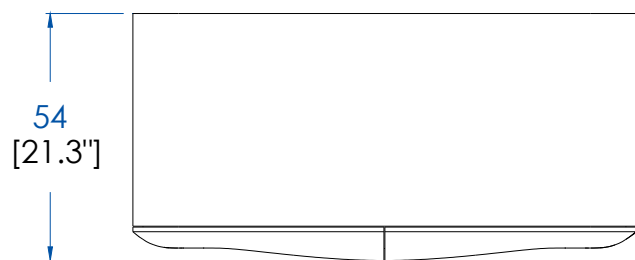

Collection WHISPER

design Sacha Lakic

rochebobois
PARIS

Vaisselle – China unit – Vajillero

Collection WHISPER

design Sacha Lakic

rochebobois
PARIS

P.WS.AR011 – Vaisselier 2 portes – L 110 H 145 P 54 cm

P.WS.AR011 – China unit 2 doors – L 43.3" H 57.1" P 21.3"

Structure in defibrated oak veneer on MDF, 2 doors with soft closing, 1 fixed shelf in defibrated oak veneer on MDF, 2 removable shelves in tempered glass (on pegs), LED lighting with remote. Base in solid defibrated oak.