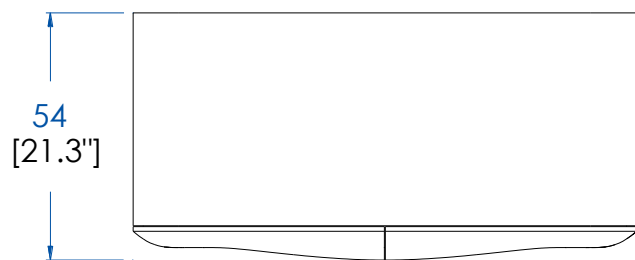

P.WS.AP011 – Sideboard 4 doors – L 86.6" H 31.1" P 20.9"

Structure in defibrated oak veneer on MDF, 4 doors with soft closing, 2 fixed shelves in defibrated oak veneer on MDF, LED lighting with remote. Base in solid defibrated oak.

Collection WHISPER

design Sacha Lakic

rochebobois
PARIS

Vaisselle – China unit – Vajillero

Collection WHISPER

design Sacha Lakic

rocheboboib
PARIS

P.WS.AR01I – Vaisselier 2 portes – L 110 H 145 P 54 cm

P.WS.AR01I – China unit 2 doors – L 43.3" H 57.1" P 21.3"

Structure in defibrated oak veneer on MDF, 2 doors with soft closing, 1 fixed shelf in defibrated oak veneer on MDF, 2 removable shelves in tempered glass (on pegs), LED lighting with remote. Base in solid defibrated oak.