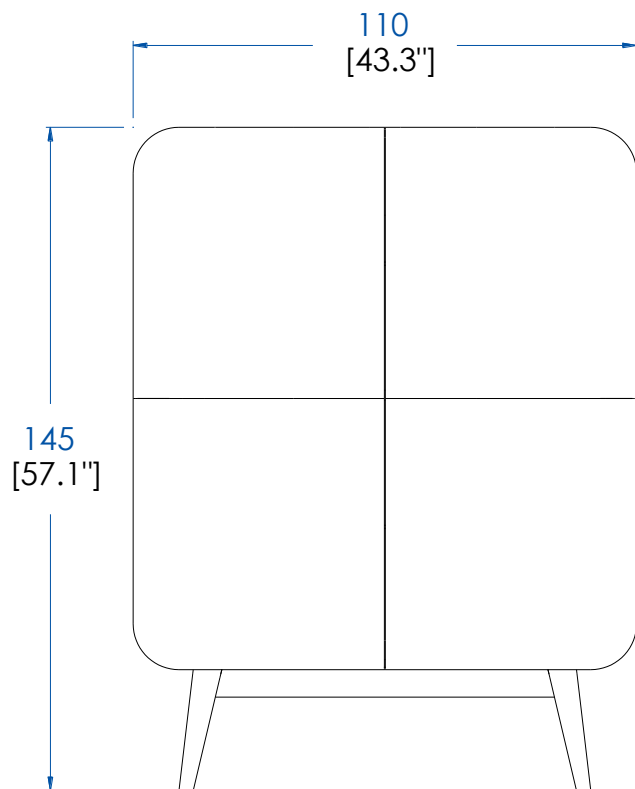

P.WS.AP011 – Sideboard 4 doors – L 86.6" H 31.1" P 20.9"

Structure in defibrated oak veneer on MDF, 4 doors with soft closing, 2 fixed shelves in defibrated oak veneer on MDF, LED lighting with remote. Base in solid defibrated oak.

Collection WHISPER

design Sacha Lakic

rochebobois
PARIS

Vaisselle – China unit – Vajillero

Collection WHISPER

design Sacha Lakic

rocheboboib
PARIS

P.WS.AR01I – Vaisselier 2 portes – L 110 H 145 P 54 cm

P.WS.AR01I – China unit 2 doors – L 43.3" H 57.1" P 21.3"

Structure in defibrated oak veneer on MDF, 2 doors with soft closing, 1 fixed shelf in defibrated oak veneer on MDF, 2 removable shelves in tempered glass (on pegs), LED lighting with remote. Base in solid defibrated oak.

P.WS.AR01I – Vajillero de 2 puertas – L 110 A 145 P 54 cm

Estructura en paneles de fibras de densidad media contrachapado en roble desfibrado, 2 puertas con amortiguadores, 1 estante fijo en paneles de fibra de densidad media contrachapado en roble desfibrado, 2 estantes removibles de vidrio templado (tacos), iluminación LED con control remoto, patas de roble macizo.