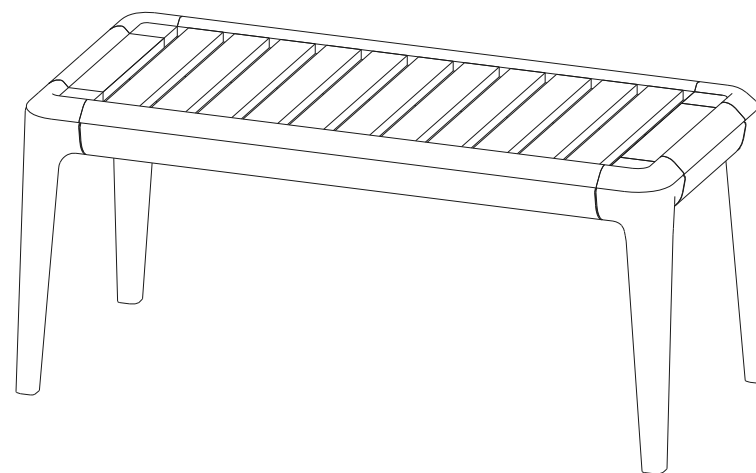

Collection AUREA

design Sacha Lakic

rochebobois
PARIS

Banc – Bench – Banco

Collection AUREA

design Sacha Lakic

rochebobois
PARIS

Banc – Bench – Banco

AN730

Collection AUREA

design Sacha Lakic

rochebobois
PARIS

P.MN.BC02 – Banc – L100 H45 P45 cm
Banc réalisé en chêne massif recyclé (coussin en option).

P.MN.BC02 – Bench – L39,4" H17,7" P17,7"
Bench in recycled solid oak (optional cushion).