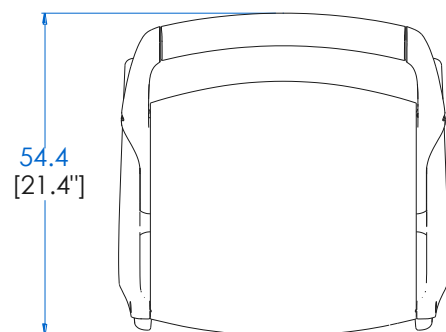

Collection AUREA

design Sacha Lakic

rochebobois
PARIS

Banc – Bench – Banco

AN730

Collection AUREA

design Sacha Lakic

rochebobois
PARIS