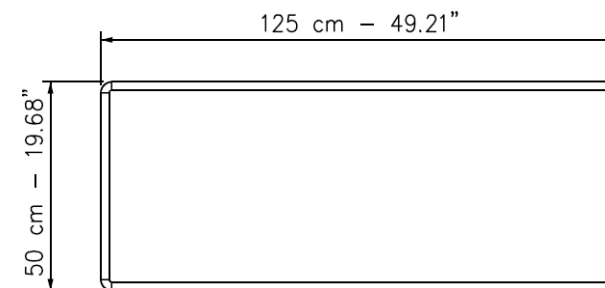

Collection PALATINE

design Christophe Delcourt

rochebobo
PARIS

Meuble bar, Meuble en noyer Canaletto verni transparent mat à pores ouverts, 2 portes, 2 étagères intérieures en verre fumé, 2 tiroirs en mélaminé. Plan, inserts verticaux et socle en travertin romain à pores ouverts. Insert en travertin avec veinage vertical. Eclairage led sur la partie supérieure, fond avec miroir fumé et étagère supérieure en verre fumé.

fabrication européenne

Bar unit, Unit in Canaletto walnut with open-pore transparent matte varnish, 2 doors, 2 interior shelves in smoked glass, 2 melamine drawers. Top, vertical inserts and base in open-pore Roman travertine. Travertine insert with vertical veining. Top LED lighting, back with smoked mirror and smoked glass top shelf.

Manufactured in Europe

Mueble bar, Mueble de nogal Canaletto barnizado transparente mate con poro abierto, 2 puertas, 2 estantes interiores de vidrio ahumado, 2 cajones de melamina.

Encimera, inserciones verticales y base de travertino romano con poro abierto. Inserción de travertino con vetas verticales. Iluminación LED en la parte superior, fondo con espejo ahumado y estante superior de vidrio ahumado.

Fabricación europea

S2733