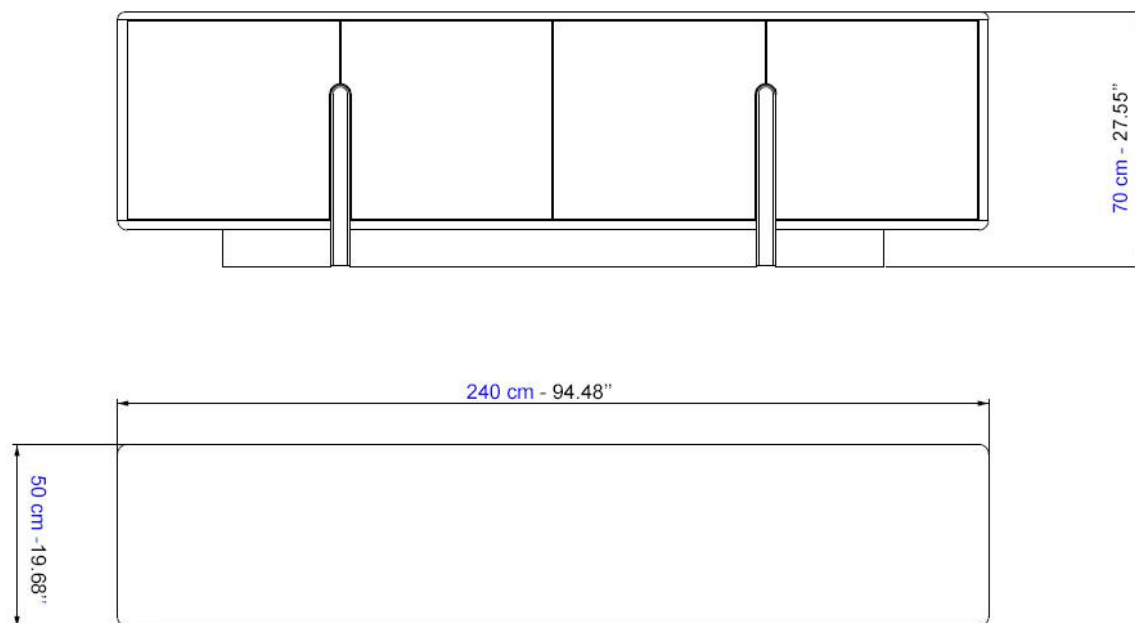

Collection PALATINE

design Christophe Delcourt

rochebobo
PARIS