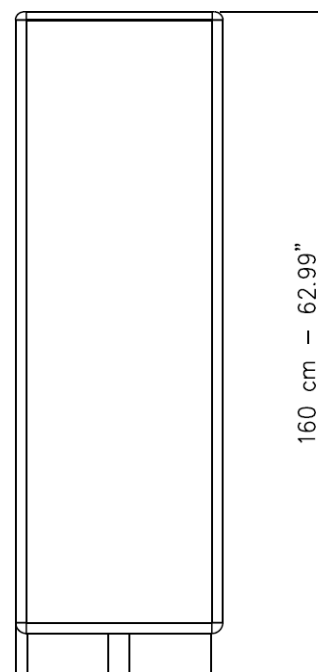

Collection PALATINE

design Christophe Delcourt

rochebobo
PARIS

Meuble bar, Meuble en noyer Canaletto verni transparent mat à pores ouverts, 2 portes, 2 étagères intérieures en verre fumé, 2 tiroirs en mélaminé. Plan, inserts verticaux et socle en travertin romain à pores ouverts. Insert en travertin avec veinage vertical. Eclairage led sur la partie supérieure, fond avec miroir fumé et étagère supérieure en verre fumé.

fabrication européenne

Bar unit, Unit in Canaletto walnut with open-pore transparent matte varnish, 2 doors, 2 interior shelves in smoked glass, 2 melamine drawers. Top, vertical inserts and base in open-pore Roman travertine. Travertine insert with vertical veining. Top LED lighting, back with smoked mirror and smoked glass top shelf.

Manufactured in Europe

Mueble bar, Mueble de nogal Canaletto barnizado transparente mate con poro abierto, 2 puertas, 2 estantes interiores de vidrio ahumado, 2 cajones de melamina.

Encimera, inserciones verticales y base de travertino romano con poro abierto. Inserción de travertino con vetas verticales. Iluminación LED en la parte superior, fondo con espejo ahumado y estante superior de vidrio ahumado.

Fabricación europea

S2733