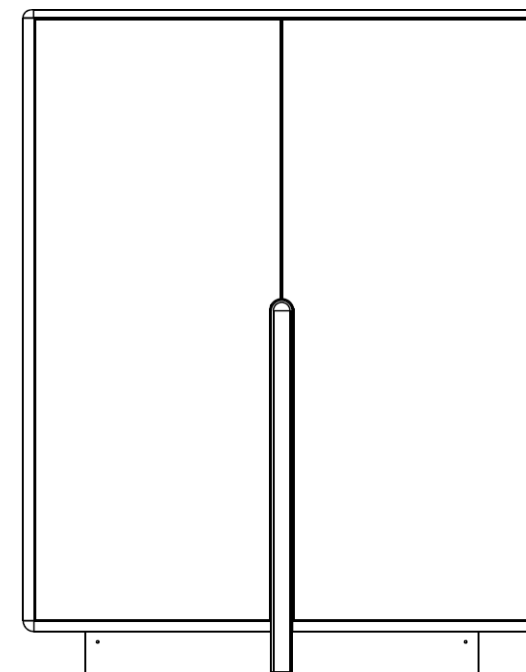

Collection PALATINE

design Christophe Delcourt

rochebobo
PARIS

Meuble bar, Meuble en noyer Canaletto verni transparent mat à pores ouverts, 2 portes, 2 étagères intérieures en verre fumé, 2 tiroirs en mélaminé. Plan, inserts verticaux et socle en travertin romain à pores ouverts. Insert en travertin avec veinage vertical. Eclairage led sur la partie supérieure, fond avec miroir fumé et étagère supérieure en verre fumé.

fabrication européenne

Bar unit, Unit in Canaletto walnut with open-pore transparent matte varnish, 2 doors, 2 interior shelves in smoked glass, 2 melamine drawers. Top, vertical inserts and base in open-pore Roman travertine. Travertine insert with vertical veining. Top LED lighting, back with smoked mirror and smoked glass top shelf.

Manufactured in Europe

Mueble bar, Mueble de nogal Canaletto barnizado transparente mate con poro abierto, 2 puertas, 2 estantes interiores de vidrio ahumado, 2 cajones de melamina.

Encimera, inserciones verticales y base de travertino romano con poro abierto. Inserción de travertino con vetas verticales. Iluminación LED en la parte superior, fondo con espejo ahumado y estante superior de vidrio ahumado.

Fabricación europea

S2733