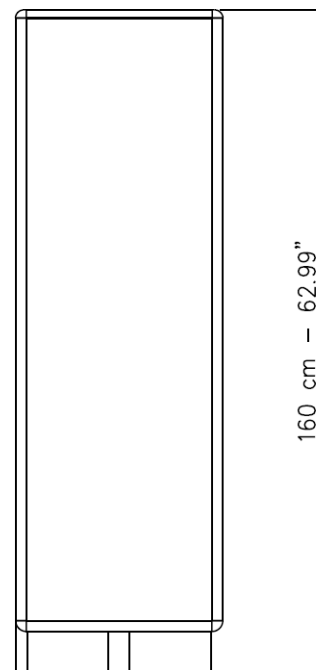

Collection PALATINE

design Christophe Delcourt

rochebobo
PARIS

Meuble bar, Meuble en noyer Canaletto verni transparent mat à pores ouverts, 2 portes, 2 étagères intérieures en verre fumé, 2 tiroirs en mélaminé. Plan, inserts verticaux et socle en travertin romain à pores ouverts. Insert en travertin avec veinage vertical. Eclairage led sur la partie supérieure, fond avec miroir fumé et étagère supérieure en verre fumé.

fabrication européenne

Bar unit, Unit in Canaletto walnut with open-pore transparent matte varnish, 2 doors, 2 interior shelves in smoked glass, 2 melamine drawers. Top, vertical inserts and base in open-pore Roman travertine. Travertine insert with vertical veining. Top LED lighting, back with smoked mirror and smoked glass top shelf.

Manufactured in Europe

Mueble bar, Mueble de nogal Canaletto barnizado transparente mate con poro abierto, 2 puertas, 2 estantes interiores de vidrio ahumado, 2 cajones de melamina.

Encimera, inserciones verticales y base de travertino romano con poro abierto. Inserción de travertino con vetas verticales. Iluminación LED en la parte superior, fondo con espejo ahumado y estante superior de vidrio ahumado.

Fabricación europea

S2733