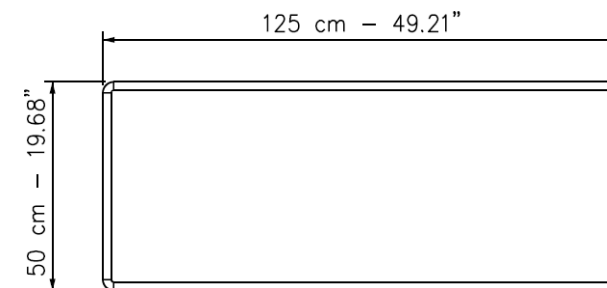

Collection PALATINE

design Christophe Delcourt

rochebobo
PARIS

Meuble bar, Meuble en noyer Canaletto verni transparent mat à pores ouverts, 2 portes, 2 étagères intérieures en verre fumé, 2 tiroirs en mélaminé. Plan, inserts verticaux et socle en travertin romain à pores ouverts. Insert en travertin avec veinage vertical. Eclairage led sur la partie supérieure, fond avec miroir fumé et étagère supérieure en verre fumé.

fabrication européenne

Bar unit, Unit in Canaletto walnut with open-pore transparent matte varnish, 2 doors, 2 interior shelves in smoked glass, 2 melamine drawers. Top, vertical inserts and base in open-pore Roman travertine. Travertine insert with vertical veining. Top LED lighting, back with smoked mirror and smoked glass top shelf.

Manufactured in Europe

Mueble bar, Mueble de nogal Canaletto barnizado transparente mate con poro abierto, 2 puertas, 2 estantes interiores de vidrio ahumado, 2 cajones de melamina.

Encimera, inserciones verticales y base de travertino romano con poro abierto. Inserción de travertino con vetas verticales. Iluminación LED en la parte superior, fondo con espejo ahumado y estante superior de vidrio ahumado.

Fabricación europea

S2733