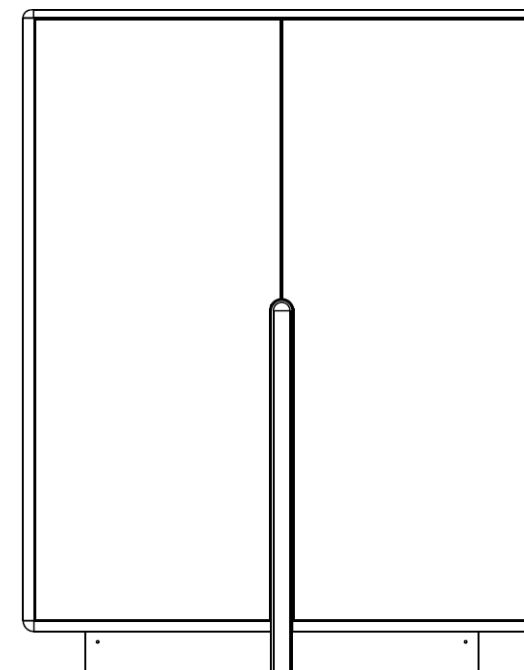

Collection PALATINE

design Christophe Delcourt

rochebobo
PARIS

Meuble bar, Meuble en noyer Canaletto verni transparent mat à pores ouverts, 2 portes, 2 étagères intérieures en verre fumé, 2 tiroirs en mélaminé. Plan, inserts verticaux et socle en travertin romain à pores ouverts. Insert en travertin avec veinage vertical. Eclairage led sur la partie supérieure, fond avec miroir fumé et étagère supérieure en verre fumé.

fabrication européenne

Bar unit, Unit in Canaletto walnut with open-pore transparent matte varnish, 2 doors, 2 interior shelves in smoked glass, 2 melamine drawers. Top, vertical inserts and base in open-pore Roman travertine. Travertine insert with vertical veining. Top LED lighting, back with smoked mirror and smoked glass top shelf.

Manufactured in Europe

Mueble bar, Mueble de nogal Canaletto barnizado transparente mate con poro abierto, 2 puertas, 2 estantes interiores de vidrio ahumado, 2 cajones de melamina.

Encimera, inserciones verticales y base de travertino romano con poro abierto. Inserción de travertino con vetas verticales. Iluminación LED en la parte superior, fondo con espejo ahumado y estante superior de vidrio ahumado.

Fabricación europea

S2733