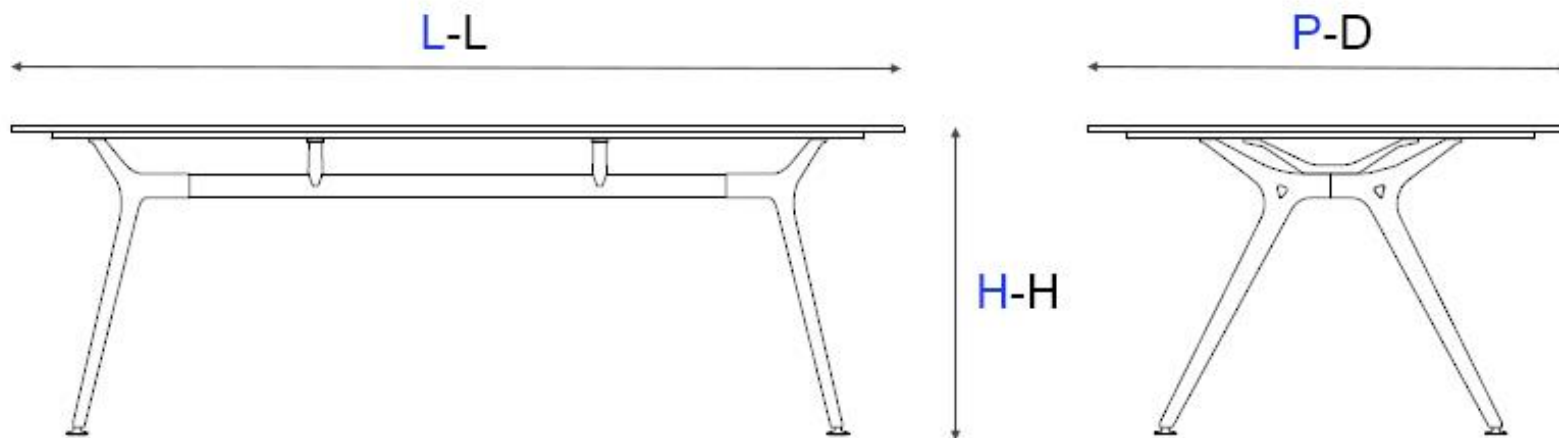

Collection Stonehenge

rochebobo
P A R I S

L-L	P-D	H-H
200 cm - 78,74"	100 cm - 39,37"	76 cm - 29,92"
200 cm - 78,74"	110 cm - 43,30"	76 cm - 29,92"
210 cm - 82,67"	100 cm - 39,37"	76 cm - 29,92"
210 cm - 82,67"	110 cm - 43,30"	76 cm - 29,92"
220 cm - 86,61"	120 cm - 47,24"	76 cm - 29,92"
230 cm - 90,55"	120 cm - 47,24"	76 cm - 29,92"
250 cm - 98,42"	120 cm - 47,24"	76 cm - 29,92"