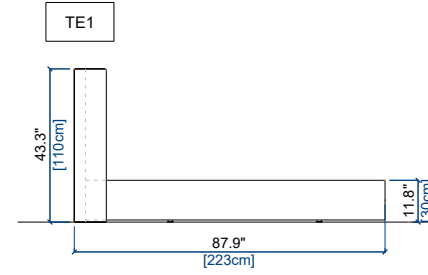

CS8 COUCHAGE 200x190
200x190 SLEEPING AREA
COLCHÓN 200x190

RIVE DROITE

design Christophe DELCOURT

rochebobo
PARIS

CS2 COUCHAGE QUEEN SIZE 155x205
QUEEN SIZE 155x205 SLEEPING AREA
COLCHÓN QUEEN SIZE 155x205