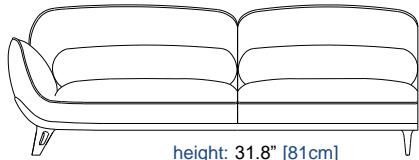

ALLUSION

design Sacha LAKIC

rochebobois
PARIS

ALLUSION

design Sacha LAKIC

rochebobois
PARIS

POUF
OTTOMAN
PUF

seat height: 16.9" [43 cm]

FAUTEUIL
ARMCHAIR
SILLÓN

height: 31.8" [81cm]
seat height: 16.9" [43 cm]
arm width: 10.2" [26 cm]

COUSSIN
CUSHION
COJIN

ALLUSION

design Sacha LAKIC

rochebobois
PARIS

105

BATARD 3 PL.ACC.GAUCHE
3-SEAT 1-ARM UNIT LEFT ARMREST
BATARD 3 PL.APOY.IZQUIRDO

height: 31.8" [81cm]
seat height: 16.9" [43 cm]
arm width: 10.2" [26 cm]

106

BATARD 3 PL.ACC.DROIT
3-SEAT 1-ARM UNIT RIGHT ARMREST
BATARD 3 PL.APOY.DERECHO

height: 31.8" [81cm]
seat height: 16.9" [43 cm]
arm width: 10.2" [26 cm]