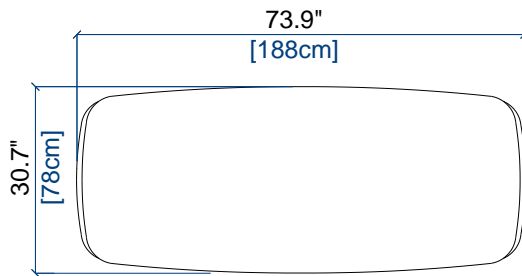

ALLUSION

design Sacha LAKIC

rochebobois
PARIS

ALLUSION

design Sacha LAKIC

rochebobois
PARIS

POUF
OTTOMAN
PUF

seat height: 16.9" [43 cm]

FAUTEUIL
ARMCHAIR
SILLÓN

height: 31.8" [81cm]
seat height: 16.9" [43 cm]
arm width: 10.2" [26 cm]

COUSSIN
CUSHION
COJIN

ALLUSION

design Sacha LAKIC

rochebobois
PARIS

105

BATARD 3 PL.ACC.GAUCHE
3-SEAT 1-ARM UNIT LEFT ARMREST
BATARD 3 PL.APOY.IZQUIRDO

height: 31.8" [81cm]
seat height: 16.9" [43 cm]
arm width: 10.2" [26 cm]

106

BATARD 3 PL.ACC.DROIT
3-SEAT 1-ARM UNIT RIGHT ARMREST
BATARD 3 PL.APOY.DERECHO

height: 31.8" [81cm]
seat height: 16.9" [43 cm]
arm width: 10.2" [26 cm]