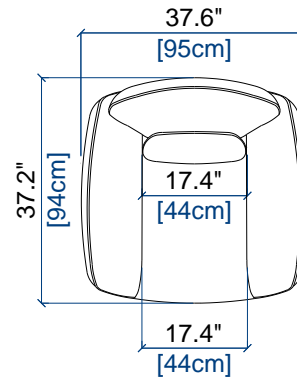

ALLUSION

design Sacha LAKIC

rochebobois
PARIS

ALLUSION

design Sacha LAKIC

rochebobois
PARIS

POUF
OTTOMAN
PUF

seat height: 16.9" [43 cm]

FAUTEUIL
ARMCHAIR
SILLÓN

height: 31.8" [81cm]
seat height: 16.9" [43 cm]
arm width: 10.2" [26 cm]

COUSSIN
CUSHION
COJIN

ALLUSION

design Sacha LAKIC

rochebobois
PARIS

105

BATARD 3 PL.ACC.GAUCHE
3-SEAT 1-ARM UNIT LEFT ARMREST
BATARD 3 PL.APOY.IZQUIRDO

height: 31.8" [81cm]
seat height: 16.9" [43 cm]
arm width: 10.2" [26 cm]

106

BATARD 3 PL.ACC.DROIT
3-SEAT 1-ARM UNIT RIGHT ARMREST
BATARD 3 PL.APOY.DERECHO

height: 31.8" [81cm]
seat height: 16.9" [43 cm]
arm width: 10.2" [26 cm]

height: 31.8" [81cm]
seat height: 16.9" [43 cm]
arm width: 10.2" [26 cm]

28

BATARD 1 PL.ACC.DROIT
1-SEAT 1-ARM UNIT RIGHT ARMREST
BATARD 1 PL.APOY.DERECHO

height: 31.8" [81cm]
seat height: 16.9" [43 cm]
arm width: 10.2" [26 cm]