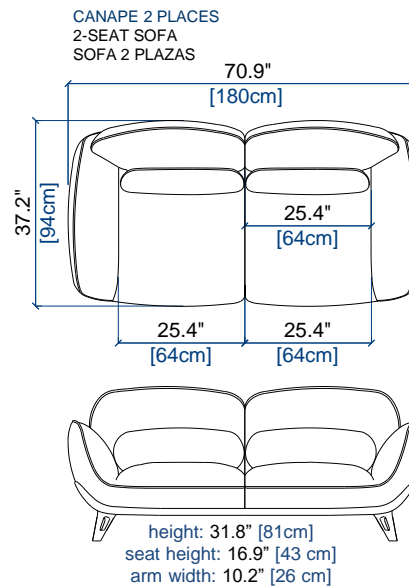

ALLUSION

design Sacha LAKIC

rochebobois
PARIS

ALLUSION

design Sacha LAKIC

rochebobois
PARIS

POUF
OTTOMAN
PUF

seat height: 16.9" [43 cm]

FAUTEUIL
ARMCHAIR
SILLÓN

height: 31.8" [81cm]
seat height: 16.9" [43 cm]
arm width: 10.2" [26 cm]

COUSSIN
CUSHION
COJIN

ALLUSION

design Sacha LAKIC

rochebobois
PARIS

105

BATARD 3 PL.ACC.GAUCHE
3-SEAT 1-ARM UNIT LEFT ARMREST
BATARD 3 PL.APOY.IZQUIRDO

height: 31.8" [81cm]
seat height: 16.9" [43 cm]
arm width: 10.2" [26 cm]

106

BATARD 3 PL.ACC.DROIT
3-SEAT 1-ARM UNIT RIGHT ARMREST
BATARD 3 PL.APOY.DERECHO

height: 31.8" [81cm]
seat height: 16.9" [43 cm]
arm width: 10.2" [26 cm]

height: 31.8" [81cm]
seat height: 16.9" [43 cm]
arm width: 10.2" [26 cm]

28

BATARD 1 PL.ACC.DROIT
1-SEAT 1-ARM UNIT RIGHT ARMREST
BATARD 1 PL.APOY.DERECHO

height: 31.8" [81cm]
seat height: 16.9" [43 cm]
arm width: 10.2" [26 cm]