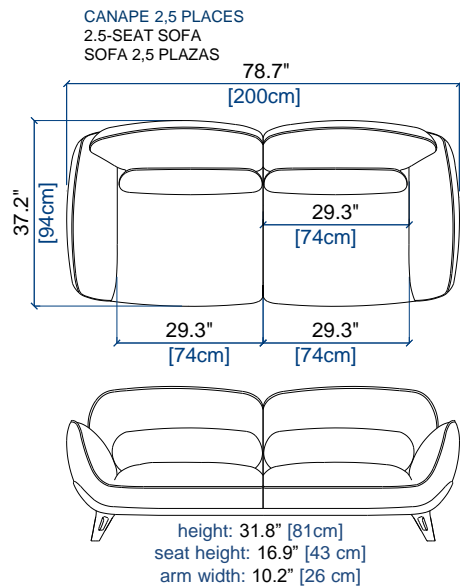

ALLUSION

design Sacha LAKIC

rochebobois
PARIS

ALLUSION

design Sacha LAKIC

rochebobois
PARIS

POUF
OTTOMAN
PUF

seat height: 16.9" [43 cm]

height: 31.8" [81cm]
seat height: 16.9" [43 cm]
arm width: 10.2" [26 cm]

106

BATARD 3 PL.ACC.DROIT
3-SEAT 1-ARM UNIT RIGHT ARMREST
BATARD 3 PL.APOY.DERECHO

height: 31.8" [81cm]
seat height: 16.9" [43 cm]
arm width: 10.2" [26 cm]

height: 31.8" [81cm]
seat height: 16.9" [43 cm]
arm width: 10.2" [26 cm]

28

BATARD 1 PL.ACC.DROIT
1-SEAT 1-ARM UNIT RIGHT ARMREST
BATARD 1 PL.APOY.DERECHO

height: 31.8" [81cm]
seat height: 16.9" [43 cm]
arm width: 10.2" [26 cm]

height: 31.8" [81cm]
seat height: 16.9" [43 cm]

08 GRAND ANGLE/MERIDIENNE GAUCHE
LARGE CORNER/MERIDIENNE LEFT
GRAN ÁNGULO/MERIDIENNE IZQUIERDA

height: 31.8" [81cm]
seat height: 16.9" [43 cm]

09 GRAND ANGLE/MERIDIENNE DROITE
LARGE CORNER/MERIDIENNE RIGHT
GRAN ÁNGULO/MERIDIENNE DERECHA