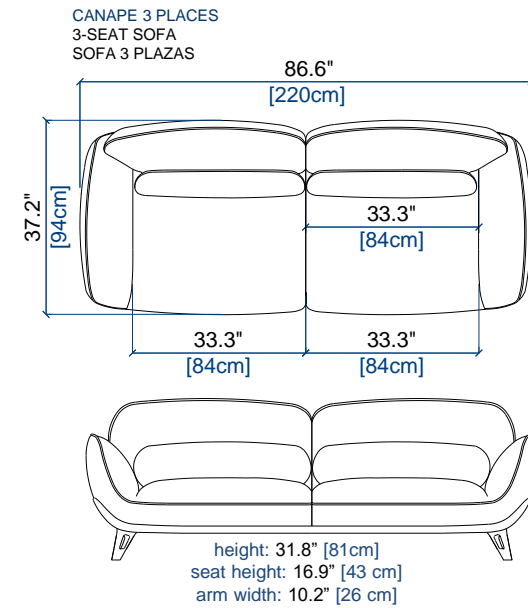

ALLUSION

design Sacha LAKIC

rochebobois
PARIS

ALLUSION

design Sacha LAKIC

rochebobois
PARIS

POUF
OTTOMAN
PUF

seat height: 16.9" [43 cm]

FAUTEUIL
ARMCHAIR
SILLÓN

height: 31.8" [81cm]
seat height: 16.9" [43 cm]
arm width: 10.2" [26 cm]

COUSSIN
CUSHION
COJIN

ALLUSION

design Sacha LAKIC

rochebobois
PARIS

105

BATARD 3 PL.ACC.GAUCHE
3-SEAT 1-ARM UNIT LEFT ARMREST
BATARD 3 PL.APOY.IZQUIRDO

height: 31.8" [81cm]
seat height: 16.9" [43 cm]
arm width: 10.2" [26 cm]

106

BATARD 3 PL.ACC.DROIT
3-SEAT 1-ARM UNIT RIGHT ARMREST
BATARD 3 PL.APOY.DERECHO

height: 31.8" [81cm]
seat height: 16.9" [43 cm]
arm width: 10.2" [26 cm]

height: 31.8" [81cm]
seat height: 16.9" [43 cm]
arm width: 10.2" [26 cm]

28

BATARD 1 PL.ACC.DROIT
1-SEAT 1-ARM UNIT RIGHT ARMREST
BATARD 1 PL.APOY.DERECHO

height: 31.8" [81cm]
seat height: 16.9" [43 cm]
arm width: 10.2" [26 cm]