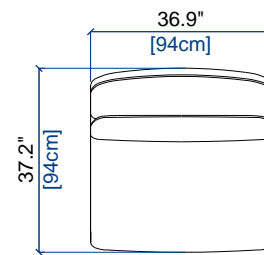

ALLUSION

design Sacha LAKIC

rochebobo
PARIS

37 GRAND ANGLE PANORAMIQUE
LARGE PANORAMIC CORNER
GRAND ÁNGULO PANORÁMICO

height: 31.8" [81cm]
seat height: 16.9" [43 cm]

02 ANGLE CARRE
SQUARE CORNER
ÁNGULO CUADRADO

height: 31.8" [81cm]
seat height: 16.9" [43 cm]

08 GRAND ANGLE/MERIDIENNE GAUCHE
LARGE CORNER/MERIDIENNE LEFT
GRAN ÁNGULO/MERIDIENNE IZQUIERDA

height: 31.8" [81cm]
seat height: 16.9" [43 cm]

09 GRAND ANGLE/MERIDIENNE DROITE
LARGE CORNER/MERIDIENNE RIGHT
GRAN ÁNGULO/MERIDIENNE DERECHA

height: 31.8" [81cm]
seat height: 16.9" [43 cm]

ALLUSION

design Sacha LAKIC

rochebobois
PARIS

10 TERMINAL GAUCHE
END UNIT LEFT
TERMINAL IZQUIERDA

height: 31.8" [81cm]
seat height: 16.9" [43 cm]

11 TERMINAL DROIT
END UNIT RIGHT
TERMINAL DERECHA

height: 31.8" [81cm]
seat height: 16.9" [43 cm]

01 CHAUFFEUSE
ARMLESS CHAIR
CHAUFFEUSE

height: 31.8" [81cm]
seat height: 16.9" [43 cm]

158 BANQUETTE 2.5 PLACES
2.5-SEAT ARMLESS SOFA
BANQUETA 2,5 PLAZAS

height: 31.8" [81cm]
seat height: 16.9" [43 cm]