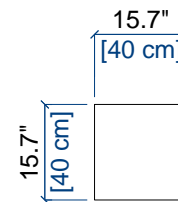

ALLUSION

design Sacha LAKIC

rochebobois
PARIS

ALLUSION

design Sacha LAKIC

rochebobois
PARIS

POUF
OTTOMAN
PUF

seat height: 16.9" [43 cm]

FAUTEUIL
ARMCHAIR
SILLÓN

height: 31.8" [81cm]
seat height: 16.9" [43 cm]
arm width: 10.2" [26 cm]

COUSSIN
CUSHION
COJIN

ALLUSION

design Sacha LAKIC

rochebobois
PARIS

105

BATARD 3 PL.ACC.GAUCHE
3-SEAT 1-ARM UNIT LEFT ARMREST
BATARD 3 PL.APOY.IZQUIRDO

height: 31.8" [81cm]
seat height: 16.9" [43 cm]
arm width: 10.2" [26 cm]

106

BATARD 3 PL.ACC.DROIT
3-SEAT 1-ARM UNIT RIGHT ARMREST
BATARD 3 PL.APOY.DERECHO

height: 31.8" [81cm]
seat height: 16.9" [43 cm]
arm width: 10.2" [26 cm]