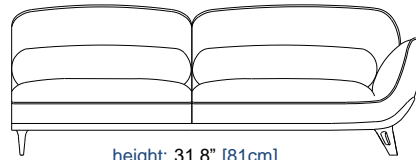

ALLUSION

design Sacha LAKIC

rochebobois
PARIS

ALLUSION

design Sacha LAKIC

rochebobois
PARIS

POUF
OTTOMAN
PUF

seat height: 16.9" [43 cm]

FAUTEUIL
ARMCHAIR
SILLÓN

height: 31.8" [81cm]
seat height: 16.9" [43 cm]
arm width: 10.2" [26 cm]

COUSSIN
CUSHION
COJIN

ALLUSION

design Sacha LAKIC

rochebobois
PARIS

105

BATARD 3 PL.ACC.GAUCHE
3-SEAT 1-ARM UNIT LEFT ARMREST
BATARD 3 PL.APOY.IZQUIRDO

height: 31.8" [81cm]
seat height: 16.9" [43 cm]
arm width: 10.2" [26 cm]

106

BATARD 3 PL.ACC.DROIT
3-SEAT 1-ARM UNIT RIGHT ARMREST
BATARD 3 PL.APOY.DERECHO

height: 31.8" [81cm]
seat height: 16.9" [43 cm]
arm width: 10.2" [26 cm]