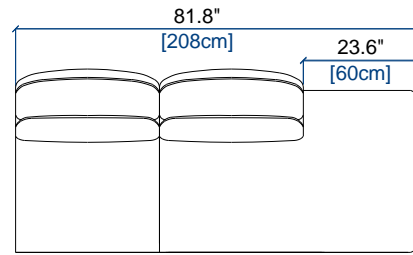

ALLUSION

design Sacha LAKIC

rochebobo
PARIS

37 GRAND ANGLE PANORAMIQUE
LARGE PANORAMIC CORNER
GRAND ÁNGULO PANORÁMICO

height: 31.8" [81cm]
seat height: 16.9" [43 cm]

02 ANGLE CARRE
SQUARE CORNER
ÁNGULO CUADRADO

height: 31.8" [81cm]
seat height: 16.9" [43 cm]

08 GRAND ANGLE/MERIDIENNE GAUCHE
LARGE CORNER/MERIDIENNE LEFT
GRAN ÁNGULO/MERIDIENNE IZQUIERDA

height: 31.8" [81cm]
seat height: 16.9" [43 cm]

09 GRAND ANGLE/MERIDIENNE DROITE
LARGE CORNER/MERIDIENNE RIGHT
GRAN ÁNGULO/MERIDIENNE DERECHA

height: 31.8" [81cm]
seat height: 16.9" [43 cm]

ALLUSION

design Sacha LAKIC

rochebobois
PARIS

10 TERMINAL GAUCHE
END UNIT LEFT
TERMINAL IZQUIERDA

height: 31.8" [81cm]
seat height: 16.9" [43 cm]

11 TERMINAL DROIT
END UNIT RIGHT
TERMINAL DERECHA

height: 31.8" [81cm]
seat height: 16.9" [43 cm]

01 CHAUFFEUSE
ARMLESS CHAIR
CHAUFFEUSE

height: 31.8" [81cm]
seat height: 16.9" [43 cm]

158 BANQUETTE 2.5 PLACES
2.5-SEAT ARMLESS SOFA
BANQUETA 2,5 PLAZAS

height: 31.8" [81cm]
seat height: 16.9" [43 cm]