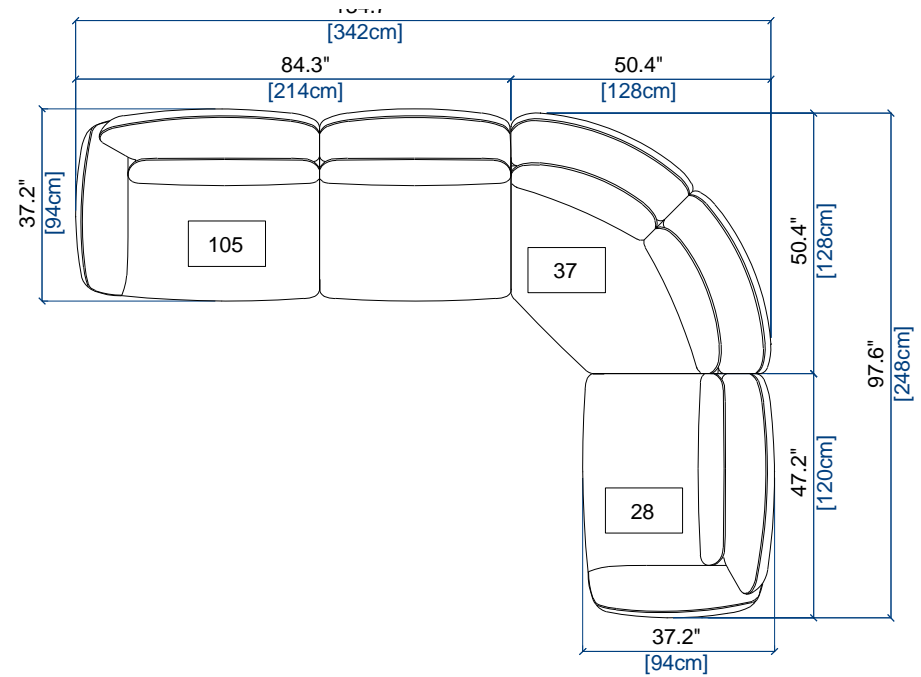

ALLUSION

design Sacha LAKIC

rochebobois
PARIS

105 BATARD 3 PL.ACC.GAUCHE / 3-SEAT 1-ARM UNIT LEFT ARMREST / BATARD 3 PL.APOY.IZQUIRDO

37 GRAND ANGLE PANORAMIQUE / LARGE PANORAMIC CORNER / GRAND ÁNGULO PANORÁMICO

28 BATARD 1 PL.ACC.DROIT / 1-SEAT 1-ARM UNIT RIGHT ARMREST / BATARD 1 PL.APOY.DERECHO