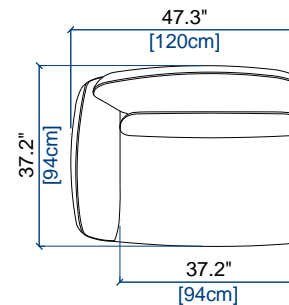

height: 31.8" [81cm]
seat height: 16.9" [43 cm]
arm width: 10.2" [26 cm]

27

BATARD 2 PL.ACC.GAUCHE
2-SEAT 1-ARM UNIT LEFT ARMREST
BATARD 2 PL.APOY.IZQUIRDO

height: 31.8" [81cm]
seat height: 16.9" [43 cm]
arm width: 10.2" [26 cm]

26

BATARD 2 PL.ACC.DROIT
2-SEAT 1-ARM UNIT RIGHT ARMREST
BATARD 2 PL.APOY.DERECHO

height: 31.8" [81cm]
seat height: 16.9" [43 cm]
arm width: 10.2" [26 cm]

29

BATARD 1 PL.ACC.GAUCHE
1-SEAT 1-ARM UNIT LEFT ARMREST
BATARD 1 PL.APOY.IZQUIRDO

height: 31.8" [81cm]
seat height: 16.9" [43 cm]
arm width: 10.2" [26 cm]

28

BATARD 1 PL.ACC.DROIT
1-SEAT 1-ARM UNIT RIGHT ARMREST
BATARD 1 PL.APOY.DERECHO

height: 31.8" [81cm]
seat height: 16.9" [43 cm]
arm width: 10.2" [26 cm]

ALLUSION

design Sacha LAKIC

rochebobo
PARIS

37 GRAND ANGLE PANORAMIQUE
LARGE PANORAMIC CORNER
GRAND ÁNGULO PANORÁMICO

height: 31.8" [81cm]
seat height: 16.9" [43 cm]

02 ANGLE CARRE
SQUARE CORNER
ÁNGULO CUADRADO