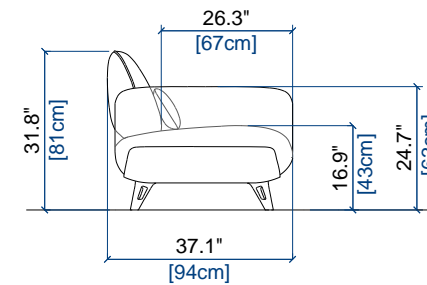

ALLUSION

design Sacha LAKIC

rochebobois
PARIS

ALLUSION

design Sacha LAKIC

rochebobois
PARIS

POUF
OTTOMAN
PUF

seat height: 16.9" [43 cm]

FAUTEUIL
ARMCHAIR
SILLÓN

height: 31.8" [81cm]
seat height: 16.9" [43 cm]
arm width: 10.2" [26 cm]

COUSSIN
CUSHION
COJIN

ALLUSION

design Sacha LAKIC

rochebobois
PARIS

105

BATARD 3 PL.ACC.GAUCHE
3-SEAT 1-ARM UNIT LEFT ARMREST
BATARD 3 PL.APOY.IZQUIRDO

height: 31.8" [81cm]
seat height: 16.9" [43 cm]
arm width: 10.2" [26 cm]

106

BATARD 3 PL.ACC.DROIT
3-SEAT 1-ARM UNIT RIGHT ARMREST
BATARD 3 PL.APOY.DERECHO

height: 31.8" [81cm]
seat height: 16.9" [43 cm]
arm width: 10.2" [26 cm]

height: 31.8" [81cm]
seat height: 16.9" [43 cm]
arm width: 10.2" [26 cm]

28

BATARD 1 PL.ACC.DROIT
1-SEAT 1-ARM UNIT RIGHT ARMREST
BATARD 1 PL.APOY.DERECHO

height: 31.8" [81cm]
seat height: 16.9" [43 cm]
arm width: 10.2" [26 cm]