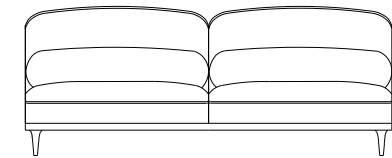

height: 31.8" [81cm]
seat height: 16.9" [43 cm]

ALLUSION

design Sacha LAKIC

rochebobois
PARIS

10 TERMINAL GAUCHE
END UNIT LEFT
TERMINAL IZQUIERDA

height: 31.8" [81cm]
seat height: 16.9" [43 cm]

11 TERMINAL DROIT
END UNIT RIGHT
TERMINAL DERECHA

height: 31.8" [81cm]
seat height: 16.9" [43 cm]

01 CHAUFFEUSE
ARMLESS CHAIR
CHAUFFEUSE

height: 31.8" [81cm]
seat height: 16.9" [43 cm]

158 BANQUETTE 2.5 PLACES
2.5-SEAT ARMLESS SOFA
BANQUETA 2,5 PLAZAS

height: 31.8" [81cm]
seat height: 16.9" [43 cm]