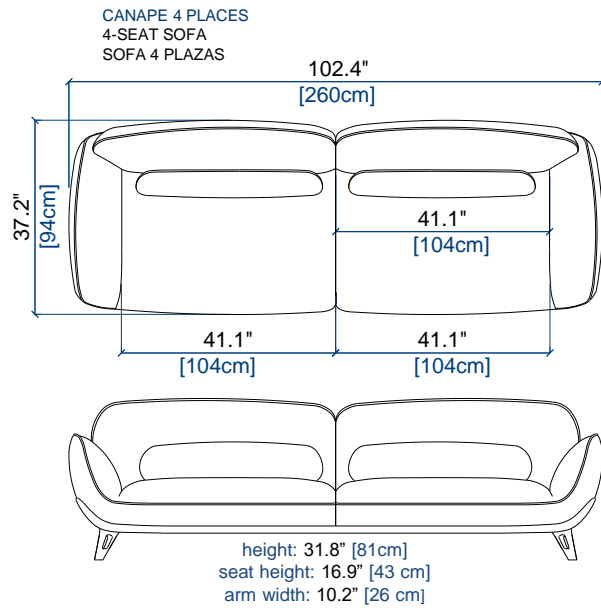

ALLUSION

design Sacha LAKIC

rochebobois
PARIS

ALLUSION

design Sacha LAKIC

rochebobois
PARIS

POUF
OTTOMAN
PUF

seat height: 16.9" [43 cm]

FAUTEUIL
ARMCHAIR
SILLÓN

height: 31.8" [81cm]
seat height: 16.9" [43 cm]
arm width: 10.2" [26 cm]

COUSSIN
CUSHION
COJIN

ALLUSION

design Sacha LAKIC

rochebobois
PARIS

105

BATARD 3 PL.ACC.GAUCHE
3-SEAT 1-ARM UNIT LEFT ARMREST
BATARD 3 PL.APOY.IZQUIRDO

height: 31.8" [81cm]
seat height: 16.9" [43 cm]
arm width: 10.2" [26 cm]

106

BATARD 3 PL.ACC.DROIT
3-SEAT 1-ARM UNIT RIGHT ARMREST
BATARD 3 PL.APOY.DERECHO

height: 31.8" [81cm]
seat height: 16.9" [43 cm]
arm width: 10.2" [26 cm]

height: 31.8" [81cm]
seat height: 16.9" [43 cm]
arm width: 10.2" [26 cm]

28

BATARD 1 PL.ACC.DROIT
1-SEAT 1-ARM UNIT RIGHT ARMREST
BATARD 1 PL.APOY.DERECHO

height: 31.8" [81cm]
seat height: 16.9" [43 cm]
arm width: 10.2" [26 cm]