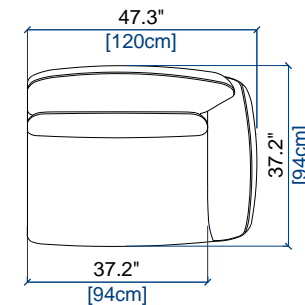

height: 31.8" [81cm]
seat height: 16.9" [43 cm]
arm width: 10.2" [26 cm]

27

BATARD 2 PL.ACC.GAUCHE
2-SEAT 1-ARM UNIT LEFT ARMREST
BATARD 2 PL.APOY.IZQUIRDO

height: 31.8" [81cm]
seat height: 16.9" [43 cm]
arm width: 10.2" [26 cm]

26

BATARD 2 PL.ACC.DROIT
2-SEAT 1-ARM UNIT RIGHT ARMREST
BATARD 2 PL.APOY.DERECHO

height: 31.8" [81cm]
seat height: 16.9" [43 cm]
arm width: 10.2" [26 cm]

29

BATARD 1 PL.ACC.GAUCHE
1-SEAT 1-ARM UNIT LEFT ARMREST
BATARD 1 PL.APOY.IZQUIRDO

height: 31.8" [81cm]
seat height: 16.9" [43 cm]
arm width: 10.2" [26 cm]

28

BATARD 1 PL.ACC.DROIT
1-SEAT 1-ARM UNIT RIGHT ARMREST
BATARD 1 PL.APOY.DERECHO

height: 31.8" [81cm]
seat height: 16.9" [43 cm]
arm width: 10.2" [26 cm]

ALLUSION

design Sacha LAKIC

rochebobo
PARIS

37 GRAND ANGLE PANORAMIQUE
LARGE PANORAMIC CORNER
GRAND ÁNGULO PANORÁMICO

height: 31.8" [81cm]
seat height: 16.9" [43 cm]

02 ANGLE CARRE
SQUARE CORNER
ÁNGULO CUADRADO