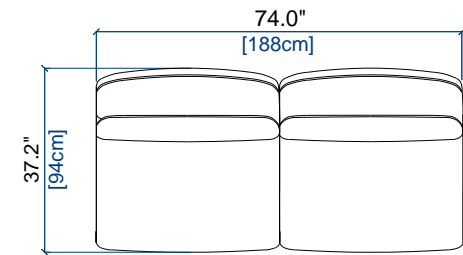

ALLUSION

design Sacha LAKIC

rochebobo
PARIS

37 GRAND ANGLE PANORAMIQUE
LARGE PANORAMIC CORNER
GRAND ÁNGULO PANORÁMICO

height: 31.8" [81cm]
seat height: 16.9" [43 cm]

02 ANGLE CARRE
SQUARE CORNER
ÁNGULO CUADRADO

height: 31.8" [81cm]
seat height: 16.9" [43 cm]

08 GRAND ANGLE/MERIDIENNE GAUCHE
LARGE CORNER/MERIDIENNE LEFT
GRAN ÁNGULO/MERIDIENNE IZQUIERDA

height: 31.8" [81cm]
seat height: 16.9" [43 cm]

09 GRAND ANGLE/MERIDIENNE DROITE
LARGE CORNER/MERIDIENNE RIGHT
GRAN ÁNGULO/MERIDIENNE DERECHA

height: 31.8" [81cm]
seat height: 16.9" [43 cm]

ALLUSION

design Sacha LAKIC

rochebobois
PARIS

10 TERMINAL GAUCHE
END UNIT LEFT
TERMINAL IZQUIERDA

height: 31.8" [81cm]
seat height: 16.9" [43 cm]

11 TERMINAL DROIT
END UNIT RIGHT
TERMINAL DERECHA

height: 31.8" [81cm]
seat height: 16.9" [43 cm]

01 CHAUFFEUSE
ARMLESS CHAIR
CHAUFFEUSE

height: 31.8" [81cm]
seat height: 16.9" [43 cm]

158 BANQUETTE 2.5 PLACES
2.5-SEAT ARMLESS SOFA
BANQUETA 2,5 PLAZAS

height: 31.8" [81cm]
seat height: 16.9" [43 cm]