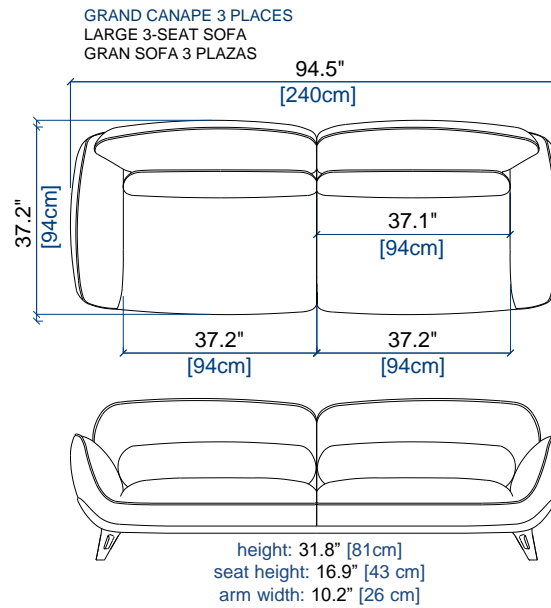

ALLUSION

design Sacha LAKIC

rochebobois
PARIS

ALLUSION

design Sacha LAKIC

rochebobois
PARIS

POUF
OTTOMAN
PUF

seat height: 16.9" [43 cm]

FAUTEUIL
ARMCHAIR
SILLÓN

height: 31.8" [81cm]
seat height: 16.9" [43 cm]
arm width: 10.2" [26 cm]

COUSSIN
CUSHION
COJIN

ALLUSION

design Sacha LAKIC

rochebobois
PARIS

105

BATARD 3 PL.ACC.GAUCHE
3-SEAT 1-ARM UNIT LEFT ARMREST
BATARD 3 PL.APOY.IZQUIRDO

height: 31.8" [81cm]
seat height: 16.9" [43 cm]
arm width: 10.2" [26 cm]

106

BATARD 3 PL.ACC.DROIT
3-SEAT 1-ARM UNIT RIGHT ARMREST
BATARD 3 PL.APOY.DERECHO

height: 31.8" [81cm]
seat height: 16.9" [43 cm]
arm width: 10.2" [26 cm]

height: 31.8" [81cm]
seat height: 16.9" [43 cm]
arm width: 10.2" [26 cm]

28

BATARD 1 PL.ACC.DROIT
1-SEAT 1-ARM UNIT RIGHT ARMREST
BATARD 1 PL.APOY.DERECHO

height: 31.8" [81cm]
seat height: 16.9" [43 cm]
arm width: 10.2" [26 cm]