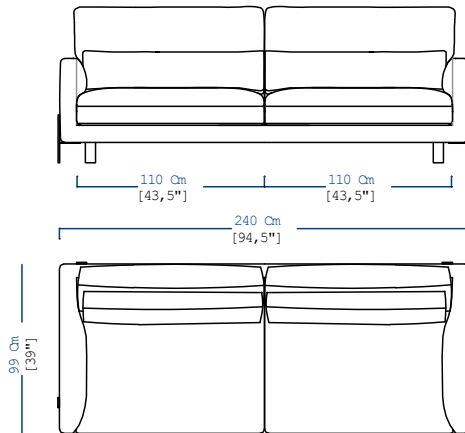

INTERVALLE

design Studio ROCHE BOBOIS

rocheboboib
PARIS

IN01
GRAND CANAPE 3 PLACES
LARGE 3 - SEAT SOFA
GRAN SOFÁ 3 PLAZAS