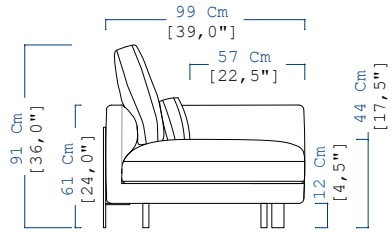

INTERVALLE

design Studio ROCHE BOBOIS

rocheboboib
PARIS

IN01
GRAND CANAPE 3 PLACES
LARGE 3 - SEAT SOFA
GRAN SOFÁ 3 PLAZAS