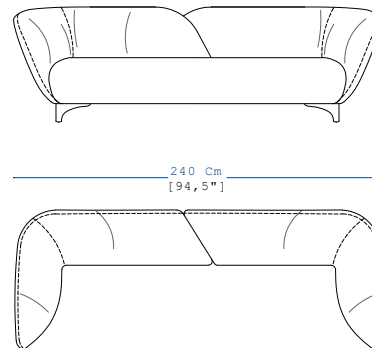

PERLE

design Bina BAITEL

rochebobois
PARIS

PERLE

design Bina BAITEL

rochebobo
PARIS

CANAPE 4 PLACES L.270 x H.75 x P.92 cm
MERIDIENNE GAUCHE INDEPENDANTE L182 x H.75 x P.92 cm

4-SEAT SOFA (106,5" w x 29,5" h x 36" d)
INDEPENDENT MERIDIENNE LEFT (71,5" w x 29,5" h x 36" d)

SOFA 4 PLAZAS L.270 x H.75 x P.92 cm
MERIDIENNE INDIPENDIENTE IZQUIERDA L182 x H.75 x P.92 cm

PERLE

design Bina BAITEL

rochebobois
PARIS

INFORMATIONS TECHNIQUES / TECHNICAL SPECIFICATIONS / CARACTERISTICAS TECNICAS:

Structure: Metal
Suspension: Elastic straps
Seat : Multi-density polyurethane foam 30-35-40-75 kg/m³ and resin 200 gr
Back: Tri-density polyurethane foam 25-30-40 kg/m³ and resin 200 gr
Square deco cushions and lumbar cushions: Goose and duck feathers and polyester fibers
Base: Wenge-stained solid ash

PERLE

design Bina BAITEL

rocheboboïs
PARIS

PE01
CANAPE 4 PLACES
4 - SEAT SOFA
SOFÁ 4 PLAZAS

PE02
GRAND CANAPE 3 PLACES
LARGE 3 - SEAT SOFA
GRAN SOFÁ 3 PLAZAS

PE03
CANAPE 3 PLACES
3 - SEAT SOFA
SOFÁ 3 PLAZAS