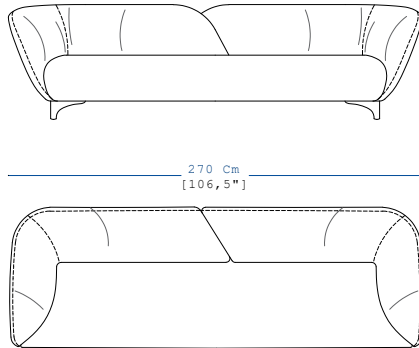

PERLE

design Bina BAITEL

rochebobois
PARIS

PERLE

design Bina BAITEL

rochebobo
PARIS

CANAPE 4 PLACES L.270 x H.75 x P.92 cm
MERIDIENNE GAUCHE INDEPENDANTE L182 x H.75 x P.92 cm

4-SEAT SOFA (106,5" w x 29,5" h x 36" d)
INDEPENDENT MERIDIENNE LEFT (71,5" w x 29,5" h x 36" d)

SOFA 4 PLAZAS L.270 x H.75 x P.92 cm
MERIDIENNE INDIPENDIENTE IZQUIERDA L182 x H.75 x P.92 cm

PERLE

design Bina BAITEL

rochebobois
PARIS

INFORMATIONS TECHNIQUES / TECHNICAL SPECIFICATIONS / CARACTERISTICAS TECNICAS:

Structure: Metal
Suspension: Elastic straps
Seat : Multi-density polyurethane foam 30-35-40-75 kg/m³ and resin 200 gr
Back: Tri-density polyurethane foam 25-30-40 kg/m³ and resin 200 gr
Square deco cushions and lumbar cushions: Goose and duck feathers and polyester fibers
Base: Wenge-stained solid ash

PERLE

design Bina BAITEL

rocheboboïs
PARIS

PE01
CANAPE 4 PLACES
4 - SEAT SOFA
SOFÁ 4 PLAZAS

PE02
GRAND CANAPE 3 PLACES
LARGE 3 - SEAT SOFA
GRAN SOFÁ 3 PLAZAS

PE03
CANAPE 3 PLACES
3 - SEAT SOFA
SOFÁ 3 PLAZAS