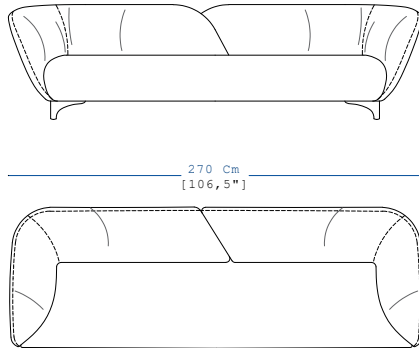

PERLE

design Bina BAITEL

rochebobois
PARIS

PERLE

design Bina BAITEL

rochebobois
PARIS

CANAPE 4 PLACES L.270 x H.75 x P.92 cm
MERIDIENNE GAUCHE INDEPENDANTE L182 x H.75 x P.92 cm

4-SEAT SOFA (106,5" w x 29,5" h x 36" d)
INDEPENDENT MERIDIENNE LEFT (71,5" w x 29,5" h x 36" d)

SOFA 4 PLAZAS L.270 x H.75 x P.92 cm
MERIDIENNE INDIPENDIENTE IZQUIERDA L182 x H.75 x P.92 cm

PERLE

design Bina BAITEL

rocheboboiss
PARIS

INFORMATIONS TECHNIQUES / TECHNICAL SPECIFICATIONS / CARACTERISTICAS TECNICAS:

Structure: Metal
Suspension: Elastic straps
Seat : Multi-density polyurethane foam 30-35-40-75 kg/m³ and resin 200 gr
Back: Tri-density polyurethane foam 25-30-40 kg/m³ and resin 200 gr
Square deco cushions and lumbar cushions: Goose and duck feathers and polyester fibers
Base: Wenge-stained solid ash

rochebobo
PARIS

PE01
CANAPE 4 PLACES
4 - SEAT SOFA
SOFÁ 4 PLAZAS

PE02
GRAND CANAPE 3 PLACES
LARGE 3 - SEAT SOFA
GRAN SOFÁ 3 PLAZAS

PE03
CANAPE 3 PLACES
3 - SEAT SOFA
SOFÁ 3 PLAZAS

PE04
CANAPE 2 PLACES
2 - SEAT SOFA
SOFÁ 2 PLAZAS