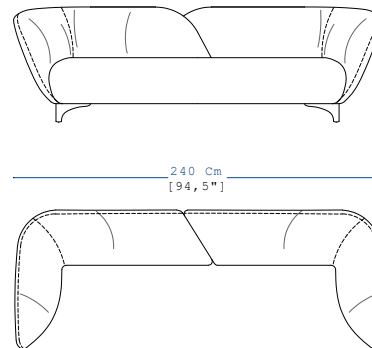

PERLE

design Bina BAITEL

rochebobois
PARIS

PERLE

design Bina BAITEL

rochebobois
PARIS

CANAPE 4 PLACES L.270 x H.75 x P.92 cm
MERIDIENNE GAUCHE INDEPENDANTE L182 x H.75 x P.92 cm

4-SEAT SOFA (106,5" w x 29,5" h x 36" d)
INDEPENDENT MERIDIENNE LEFT (71,5" w x 29,5" h x 36" d)

SOFA 4 PLAZAS L.270 x H.75 x P.92 cm
MERIDIENNE INDIPENDIENTE IZQUIERDA L182 x H.75 x P.92 cm

PERLE

design Bina BAITEL

rocheboboiss
PARIS

INFORMATIONS TECHNIQUES / TECHNICAL SPECIFICATIONS / CARACTERISTICAS TECNICAS:

Structure: Metal
Suspension: Elastic straps
Seat : Multi-density polyurethane foam 30-35-40-75 kg/m³ and resin 200 gr
Back: Tri-density polyurethane foam 25-30-40 kg/m³ and resin 200 gr
Square deco cushions and lumbar cushions: Goose and duck feathers and polyester fibers
Base: Wenge-stained solid ash

rochebobo
PARIS

PE01
CANAPE 4 PLACES
4 - SEAT SOFA
SOFÁ 4 PLAZAS

PE02
GRAND CANAPE 3 PLACES
LARGE 3 - SEAT SOFA
GRAN SOFÁ 3 PLAZAS

PE03
CANAPE 3 PLACES
3 - SEAT SOFA
SOFÁ 3 PLAZAS

PE04
CANAPE 2 PLACES
2 - SEAT SOFA
SOFÁ 2 PLAZAS