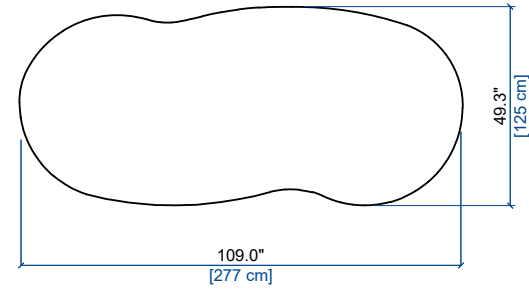

design Joana VASCONCELOS

rochebobois
PARIS

251 BANQUETTE 5 PLACES
5- SEAT ARMLESS SOFA
BANQUETA 5 PLAZAS

seat height: 16.9" [43 cm]

250 GRANDE BANQUETTE 4 PLACES
LARGE 4- SEAT ARMLESS SOFA
GRAN BANQUETA 4 PLAZAS

seat height: 16.9" [43 cm]

252 GRANDE BANQUETTE 3 PLACES
LARGE 3- SEAT ARMLESS SOFA
GRAN BANQUETA 3 PLAZAS

seat height: 16.9" [43 cm]

253 BANQUETTE 2,5 PLACES
2,5- SEAT ARMLESS SOFA
BANQUETA 2,5 PLAZAS

seat height: 16.9" [43 cm]