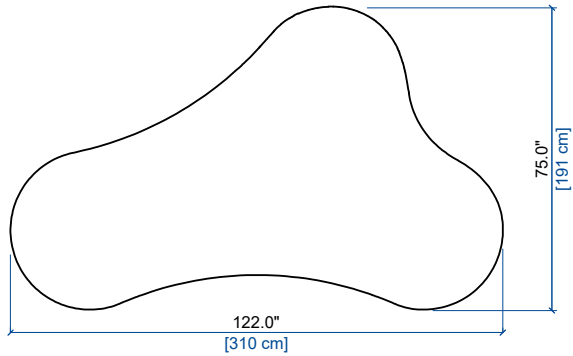

design Joana VASCONCELOS

rochebobois
PARIS

251 BANQUETTE 5 PLACES
5- SEAT ARMLESS SOFA
BANQUETA 5 PLAZAS

seat height: 16.9" [43 cm]

250 GRANDE BANQUETTE 4 PLACES
LARGE 4- SEAT ARMLESS SOFA
GRAN BANQUETA 4 PLAZAS