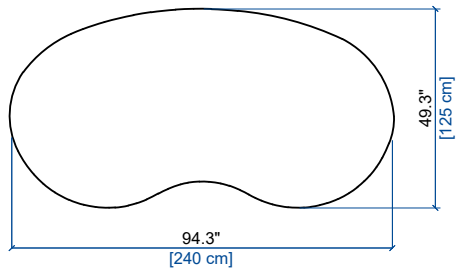

design Joana VASCONCELOS

rochebobois
PARIS

251 BANQUETTE 5 PLACES
5- SEAT ARMLESS SOFA
BANQUETA 5 PLAZAS

seat height: 16.9" [43 cm]

250 GRANDE BANQUETTE 4 PLACES
LARGE 4- SEAT ARMLESS SOFA
GRAN BANQUETA 4 PLAZAS

seat height: 16.9" [43 cm]

252 GRANDE BANQUETTE 3 PLACES
LARGE 3- SEAT ARMLESS SOFA
GRAN BANQUETA 3 PLAZAS

seat height: 16.9" [43 cm]

253 BANQUETTE 2,5 PLACES
2,5- SEAT ARMLESS SOFA
BANQUETA 2,5 PLAZAS

seat height: 16.9" [43 cm]