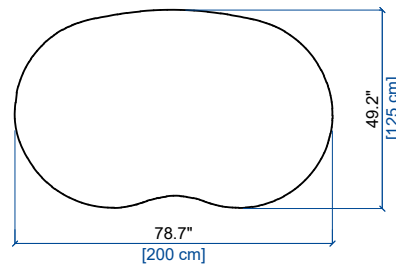

design Joana VASCONCELOS

rochebobois
PARIS

251 BANQUETTE 5 PLACES
5- SEAT ARMLESS SOFA
BANQUETA 5 PLAZAS

seat height: 16.9" [43 cm]

250 GRANDE BANQUETTE 4 PLACES
LARGE 4- SEAT ARMLESS SOFA
GRAN BANQUETA 4 PLAZAS

seat height: 16.9" [43 cm]

252 GRANDE BANQUETTE 3 PLACES
LARGE 3- SEAT ARMLESS SOFA
GRAN BANQUETA 3 PLAZAS

seat height: 16.9" [43 cm]

253 BANQUETTE 2,5 PLACES
2,5- SEAT ARMLESS SOFA
BANQUETA 2,5 PLAZAS

seat height: 16.9" [43 cm]