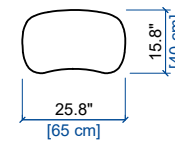

design Joana VASCONCELOS

rochebobois
PARIS

251 BANQUETTE 5 PLACES
5- SEAT ARMLESS SOFA
BANQUETA 5 PLAZAS

seat height: 16.9" [43 cm]

250 GRANDE BANQUETTE 4 PLACES
LARGE 4- SEAT ARMLESS SOFA
GRAN BANQUETA 4 PLAZAS

seat height: 16.9" [43 cm]

252 GRANDE BANQUETTE 3 PLACES
LARGE 3- SEAT ARMLESS SOFA
GRAN BANQUETA 3 PLAZAS

seat height: 16.9" [43 cm]

253 BANQUETTE 2,5 PLACES
2,5- SEAT ARMLESS SOFA
BANQUETA 2,5 PLAZAS

seat height: 16.9" [43 cm]

POUF ROND
ROUND OTTOMAN
PUF REDONDO

seat height: 16.9" [43 cm]

BOMBOM OUTDOOR

design Joana VASCONCELOS

rochebobo
PARIS

SCG GRAND DOSSIER
LARGE BACK CUSHION
COJIN DE RESPALDO GRANDE

height: 16.5" [42 cm]

SCM MOYEN DOSSIER
MEDIUM BACK CUSHION
COJIN DE RESPALDO MEDIO

height: 15.4" [39 cm]

SCP PETIT DOSSIER
SMALL BACK CUSHION
COJIN DE RESPALDO PEQUEÑO

height: 14.2" [36 cm]

PRECONISATIONS DE COMMANDE / ORDER RECOMMENDATIONS / RECOMENDACIONES DE PEDIDO

CANAPE 5 PLACES / 5-SEAT SOFA / SOFA 5 PLAZAS