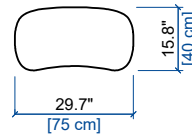

design Joana VASCONCELOS

rochebobois
PARIS

251 BANQUETTE 5 PLACES
5- SEAT ARMLESS SOFA
BANQUETA 5 PLAZAS

seat height: 16.9" [43 cm]

250 GRANDE BANQUETTE 4 PLACES
LARGE 4- SEAT ARMLESS SOFA
GRAN BANQUETA 4 PLAZAS

seat height: 16.9" [43 cm]

252 GRANDE BANQUETTE 3 PLACES
LARGE 3- SEAT ARMLESS SOFA
GRAN BANQUETA 3 PLAZAS

seat height: 16.9" [43 cm]

253 BANQUETTE 2,5 PLACES
2,5- SEAT ARMLESS SOFA
BANQUETA 2,5 PLAZAS

seat height: 16.9" [43 cm]

POUF ROND
ROUND OTTOMAN
PUF REDONDO

seat height: 16.9" [43 cm]

BOMBOM OUTDOOR

design Joana VASCONCELOS

rochebobo
PARIS

SCG GRAND DOSSIER
LARGE BACK CUSHION
COJIN DE RESPALDO GRANDE

height: 16.5" [42 cm]

SCM MOYEN DOSSIER
MEDIUM BACK CUSHION
COJIN DE RESPALDO MEDIO

height: 15.4" [39 cm]

SCP PETIT DOSSIER
SMALL BACK CUSHION
COJIN DE RESPALDO PEQUEÑO

height: 14.2" [36 cm]

PRECONISATIONS DE COMMANDE / ORDER RECOMMENDATIONS / RECOMENDACIONES DE PEDIDO

CANAPE 5 PLACES / 5-SEAT SOFA / SOFA 5 PLAZAS