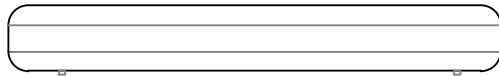

design Joana VASCONCELOS

rochebobois
PARIS

251 BANQUETTE 5 PLACES
5- SEAT ARMLESS SOFA
BANQUETA 5 PLAZAS

seat height: 16.9" [43 cm]

250 GRANDE BANQUETTE 4 PLACES
LARGE 4- SEAT ARMLESS SOFA
GRAN BANQUETA 4 PLAZAS