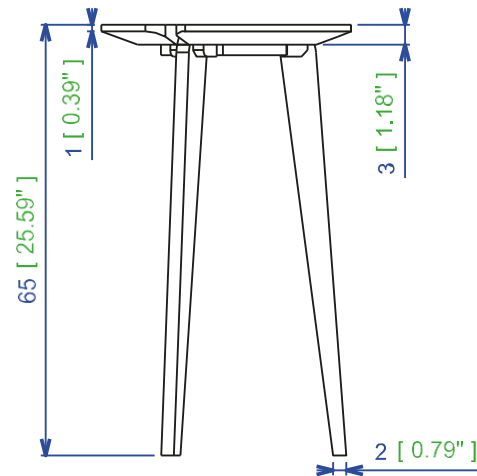

FLY 01 - Cocktail table - L39,4" H13" P39,4"

Base in solid oak and 3-part top in MDF with lacquer and high resistance varnish finish. Ecofriendly oil finish, resembling a natural wood finish. The finish matches the environmental standards of the EU Ecolabel.
Finishes: Please see the sample set.

Collection FLYING FLOWER

design Sacha Lakic

rochebobois
PARIS

Sellette - Pedestal - Valador sellette

Collection FLYING FLOWER

rocheboboïs
PARIS

design Sacha Ladic

FLY 62 - Sellette - L38,00 H65,00 P38,00 cm