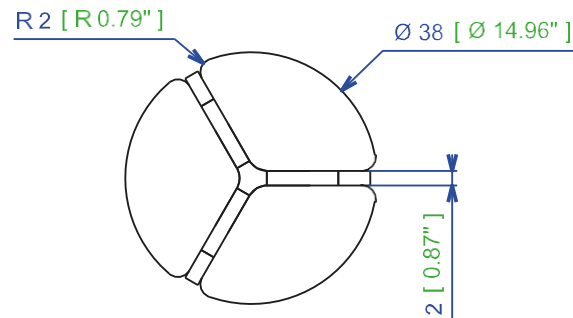

Collection FLYING FLOWER

design Sacha Lakic

rochebobois
PARIS

Sellette - Pedestal - Valador sellette

Collection FLYING FLOWER

rocheboboïs
PARIS

design Sacha Ladic

FLY 62 - Sellette - L38,00 H65,00 P38,00 cm