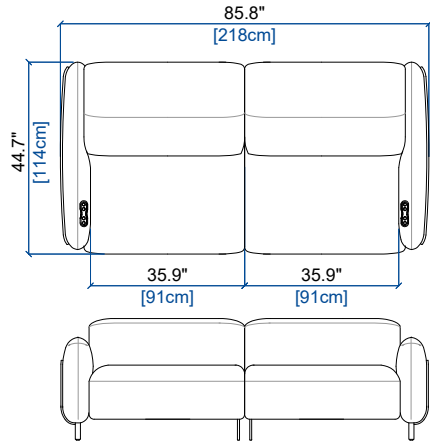

OPALE - FULL RELAX

design Maurizio MANZONI

rochebobois
PARIS

CANAPE 3 PLACES (EN 2 PARTIES) - FULL RELAX
3-SEAT SOFA (IN 2 PARTS) - FULL RELAX
SOFÁ 3 PLAZAS (EN 2 PARTES) - FULL RELAX

height: 28.3"/38.6" [72/98 cm]
seat height: 17.2" [44 cm]
arm width: 7.1" [18 cm]

CANAPE 2,5 PLACES (EN 2 PARTIES) - FULL RELAX
2.5-SEAT SOFA (IN 2 PARTS) - FULL RELAX
SOFÁ 2,5 PLAZAS (EN 2 PARTES) - FULL RELAX

height: 28.3"/38.6" [72/98 cm]
seat height: 17.2" [44 cm]
arm width: 7.1" [18 cm]

CANAPE 2 PLACES (EN 2 PARTIES) - FULL RELAX
2-SEAT SOFA (IN 2 PARTS) - FULL RELAX
SOFÁ 2 PLAZAS (EN 2 PARTES) - FULL RELAX

height: 28.3"/38.6" [72/98 cm]
seat height: 17.2" [44 cm]
arm width: 7.1" [18 cm]

CANAPE 1,5 PLACE (EN 2 PARTIES) - FULL RELAX
1.5-SEAT SOFA (IN 2 PARTS) - FULL RELAX
SOFÁ 1,5 PLAZAS (EN 2 PARTES) - FULL RELAX

height: 28.3"/38.6" [72/98 cm]
seat height: 17.2" [44 cm]
arm width: 7.1" [18 cm]