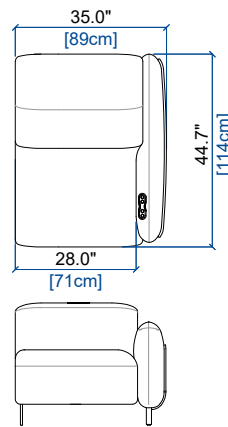

height: 28.3"/38.6" [72/98 cm]
seat height: 17.2" [44 cm]
arm width: 7.1" [18 cm]

29 BATARD 1 PL ACC. GAUCHE - FULL RELAX
1-SEAT 1-ARM UNIT LEFT ARM. - FULL RELAX
BATARD 1 PL. APOY. IZQU. - FULL RELAX

height: 28.3"/38.6" [72/98 cm]
seat height: 17.2" [44 cm]
arm width: 7.1" [18 cm]

28 BATARD 1 PL ACC. DROIT - FULL RELAX
1-SEAT 1-ARM RIGHT ARM. - FULL RELAX
BATARD 1 PL. APOY. DER. - FULL RELAX

height: 28.3"/38.6" [72/98 cm]
seat height: 17.2" [44 cm]
arm width: 7.1" [18 cm]

29P PETIT BATARD 1 PL ACC. GAUCHE - FULL RELAX
SMALL 1-SEAT 1-ARM UNIT LEFT ARM. - FULL RELAX
PEQUEÑO BATARD 1 PL. APOY. IZQU. - FULL RELAX

height: 28.3"/38.6" [72/98 cm]
seat height: 17.2" [44 cm]
arm width: 7.1" [18 cm]

28P PETIT BATARD 1 PL ACC. DROIT - FULL RELAX
SMALL 1-SEAT 1-ARM UNIT RIGHT ARM. - FULL RELAX
PEQUEÑO BATARD 1 PL. APOY. DER. - FULL RELAX

height: 28.3"/38.6" [72/98 cm]
seat height: 17.2" [44 cm]
arm width: 7.1" [18 cm]

29M MINI BATARD 1 PL ACC. GAUCHE - FULL RELAX
MINI 1-SEAT 1-ARM UNIT LEFT ARM. - FULL RELAX
MINI BATARD 1 PL. APOY. IZQU. - FULL RELAX