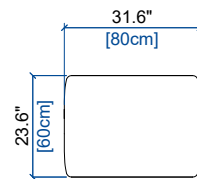

CANAPE 2,5 PLACES (EN 2 PARTIES) - FULL RELAX
2.5-SEAT SOFA (IN 2 PARTS) - FULL RELAX
SOFÁ 2,5 PLAZAS (EN 2 PARTES) - FULL RELAX

height: 28.3"/38.6" [72/98 cm]
seat height: 17.2" [44 cm]
arm width: 7.1" [18 cm]

CANAPE 2 PLACES (EN 2 PARTIES) - FULL RELAX
2-SEAT SOFA (IN 2 PARTS) - FULL RELAX
SOFÁ 2 PLAZAS (EN 2 PARTES) - FULL RELAX

height: 28.3"/38.6" [72/98 cm]
seat height: 17.2" [44 cm]
arm width: 7.1" [18 cm]

CANAPE 1,5 PLACE (EN 2 PARTIES) - FULL RELAX
1.5-SEAT SOFA (IN 2 PARTS) - FULL RELAX
SOFÁ 1,5 PLAZAS (EN 2 PARTES) - FULL RELAX

height: 28.3"/38.6" [72/98 cm]
seat height: 17.2" [44 cm]
arm width: 7.1" [18 cm]

FAUTEUIL - FULL RELAX
ARMCHAIR - FULL RELAX
SILLÓN - FULL RELAX

height: 28.3"/38.6" [72/98 cm]
seat height: 17.2" [44 cm]
arm width: 7.1" [18 cm]

POUF
OTTOMAN
PUF

seat height: 17.2" [44 cm]

OPALE - FULL RELAX