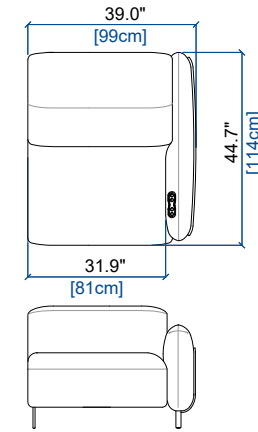

FAUTEUIL - FULL RELAX
ARMCHAIR - FULL RELAX
SILLÓN - FULL RELAX

height: 28.3"/38.6" [72/98 cm]
seat height: 17.2" [44 cm]
arm width: 7.1" [18 cm]

POUF
OTTOMAN
PUF

seat height: 17.2" [44 cm]

OPALE - FULL RELAX

height: 28.3"/38.6" [72/98 cm]
seat height: 17.2" [44 cm]
arm width: 7.1" [18 cm]

28G GRAND BATARD 1 PL ACC. DROIT - FULL RELAX
LARGE 1-SEAT 1-ARM UNIT RIGHT ARM. - FULL RELAX
GRAN BATARD 1 PL. APOY. DER. - FULL RELAX

height: 28.3"/38.6" [72/98 cm]
seat height: 17.2" [44 cm]
arm width: 7.1" [18 cm]

29 BATARD 1 PL ACC. GAUCHE - FULL RELAX
1-SEAT 1-ARM UNIT LEFT ARM. - FULL RELAX
BATARD 1 PL. APOY. IZQU. - FULL RELAX

height: 28.3"/38.6" [72/98 cm]
seat height: 17.2" [44 cm]
arm width: 7.1" [18 cm]

28 BATARD 1 PL ACC. DROIT - FULL RELAX
1-SEAT 1-ARM RIGHT ARM. - FULL RELAX
BATARD 1 PL. APOY. DER. - FULL RELAX

height: 28.3"/38.6" [72/98 cm]
seat height: 17.2" [44 cm]
arm width: 7.1" [18 cm]

29P PETIT BATARD 1 PL ACC. GAUCHE - FULL RELAX
SMALL 1-SEAT 1-ARM UNIT LEFT ARM. - FULL RELAX
PEQUEÑO BATARD 1 PL. APOY. IZQU. - FULL RELAX