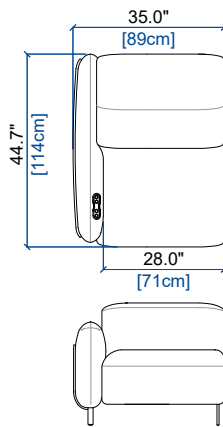

height: 28.3"/38.6" [72/98 cm]
seat height: 17.2" [44 cm]
arm width: 7.1" [18 cm]

28G GRAND BATARD 1 PL ACC. DROIT - FULL RELAX
LARGE 1-SEAT 1-ARM UNIT RIGHT ARM. - FULL RELAX
GRAN BATARD 1 PL. APOY. DER. - FULL RELAX

height: 28.3"/38.6" [72/98 cm]
seat height: 17.2" [44 cm]
arm width: 7.1" [18 cm]

29 BATARD 1 PL ACC. GAUCHE - FULL RELAX
1-SEAT 1-ARM UNIT LEFT ARM. - FULL RELAX
BATARD 1 PL. APOY. IZQU. - FULL RELAX

height: 28.3"/38.6" [72/98 cm]
seat height: 17.2" [44 cm]
arm width: 7.1" [18 cm]

28 BATARD 1 PL ACC. DROIT - FULL RELAX
1-SEAT 1-ARM RIGHT ARM. - FULL RELAX
BATARD 1 PL. APOY. DER. - FULL RELAX

height: 28.3"/38.6" [72/98 cm]
seat height: 17.2" [44 cm]
arm width: 7.1" [18 cm]

29P PETIT BATARD 1 PL ACC. GAUCHE - FULL RELAX
SMALL 1-SEAT 1-ARM UNIT LEFT ARM. - FULL RELAX
PEQUEÑO BATARD 1 PL. APOY. IZQU. - FULL RELAX

height: 28.3"/38.6" [72/98 cm]
seat height: 17.2" [44 cm]
arm width: 7.1" [18 cm]

28P PETIT BATARD 1 PL ACC. DROIT - FULL RELAX
SMALL 1-SEAT 1-ARM UNIT RIGHT ARM. - FULL RELAX
PEQUEÑO BATARD 1 PL. APOY. DER. - FULL RELAX