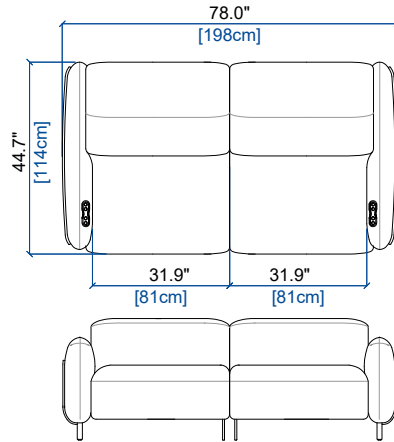

OPALE - FULL RELAX

design Maurizio MANZONI

rochebobois
PARIS

CANAPE 3 PLACES (EN 2 PARTIES) - FULL RELAX
3-SEAT SOFA (IN 2 PARTS) - FULL RELAX
SOFÁ 3 PLAZAS (EN 2 PARTES) - FULL RELAX

height: 28.3"/38.6" [72/98 cm]
seat height: 17.2" [44 cm]
arm width: 7.1" [18 cm]

CANAPE 2,5 PLACES (EN 2 PARTIES) - FULL RELAX
2.5-SEAT SOFA (IN 2 PARTS) - FULL RELAX
SOFÁ 2,5 PLAZAS (EN 2 PARTES) - FULL RELAX

height: 28.3"/38.6" [72/98 cm]
seat height: 17.2" [44 cm]
arm width: 7.1" [18 cm]

CANAPE 2 PLACES (EN 2 PARTIES) - FULL RELAX
2-SEAT SOFA (IN 2 PARTS) - FULL RELAX
SOFÁ 2 PLAZAS (EN 2 PARTES) - FULL RELAX

height: 28.3"/38.6" [72/98 cm]
seat height: 17.2" [44 cm]
arm width: 7.1" [18 cm]

CANAPE 1,5 PLACE (EN 2 PARTIES) - FULL RELAX
1.5-SEAT SOFA (IN 2 PARTS) - FULL RELAX
SOFÁ 1,5 PLAZAS (EN 2 PARTES) - FULL RELAX

height: 28.3"/38.6" [72/98 cm]
seat height: 17.2" [44 cm]
arm width: 7.1" [18 cm]