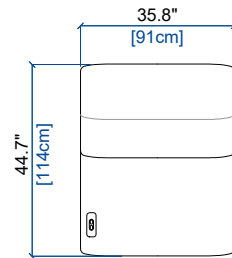

height: 28.3"/38.6" [72/98 cm]
seat height: 17.2" [44 cm]
arm width: 7.1" [18 cm]

28P PETIT BATARD 1 PL ACC. DROIT - FULL RELAX
SMALL 1-SEAT 1-ARM UNIT RIGHT ARM. - FULL RELAX
PEQUEÑO BATARD 1 PL. APOY. DER. - FULL RELAX

height: 28.3"/38.6" [72/98 cm]
seat height: 17.2" [44 cm]
arm width: 7.1" [18 cm]

29M MINI BATARD 1 PL ACC. GAUCHE - FULL RELAX
MINI 1-SEAT 1-ARM UNIT LEFT ARM. - FULL RELAX
MINI BATARD 1 PL. APOY. IZQU. - FULL RELAX

height: 28.3"/38.6" [72/98 cm]
seat height: 17.2" [44 cm]
arm width: 7.1" [18 cm]

28M MINI BATARD 1 PL ACC. DROIT - FULL RELAX
MINI 1-SEAT 1-ARM UNIT RIGHT ARM. - FULL RELAX
MINI BATARD 1 PL. APOY. DER. - FULL RELAX

height: 28.3"/38.6" [72/98 cm]
seat height: 17.2" [44 cm]
arm width: 7.1" [18 cm]

OPALE - FULL RELAX

design Maurizio MANZONI

rochebobois
PARIS

01M MAXI CHAUFFEUSE - FULL RELAX
MAXI ARMLESS CHAIR - FULL RELAX
MAXI CHAUFFEUSE - FULL RELAX