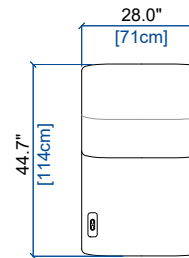

height: 28.3"/38.6" [72/98 cm]
seat height: 17.2" [44 cm]
arm width: 7.1" [18 cm]

29M MINI BATARD 1 PL ACC. GAUCHE - FULL RELAX
MINI 1-SEAT 1-ARM UNIT LEFT ARM. - FULL RELAX
MINI BATARD 1 PL. APOY. IZQU. - FULL RELAX

height: 28.3"/38.6" [72/98 cm]
seat height: 17.2" [44 cm]
arm width: 7.1" [18 cm]

28M MINI BATARD 1 PL ACC. DROIT - FULL RELAX
MINI 1-SEAT 1-ARM UNIT RIGHT ARM. - FULL RELAX
MINI BATARD 1 PL. APOY. DER. - FULL RELAX

height: 28.3"/38.6" [72/98 cm]
seat height: 17.2" [44 cm]
arm width: 7.1" [18 cm]

OPALE - FULL RELAX

design Maurizio MANZONI

rochebobois
PARIS

01M MAXI CHAUFFEUSE - FULL RELAX
MAXI ARMLESS CHAIR - FULL RELAX
MAXI CHAUFFEUSE - FULL RELAX

height: 28.3"/38.6" [72/98 cm]
seat height: 17.2" [44 cm]

01 CHAUFFEUSE - FULL RELAX
ARMLESS CHAIR - FULL RELAX
CHAUFFEUSE - FULL RELAX

height: 28.3"/38.6" [72/98 cm]
seat height: 17.2" [44 cm]

03 PETIT CHAUFFEUSE - FULL RELAX
SMALL ARMLESS CHAIR - FULL RELAX
PEQUEÑA CHAUFFEUSE - FULL RELAX