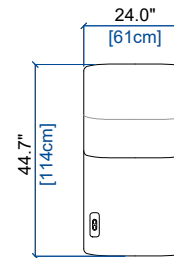

height: 28.3"/38.6" [72/98 cm]
seat height: 17.2" [44 cm]
arm width: 7.1" [18 cm]

28M MINI BATARD 1 PL ACC. DROIT - FULL RELAX
MINI 1-SEAT 1-ARM UNIT RIGHT ARM. - FULL RELAX
MINI BATARD 1 PL. APOY. DER. - FULL RELAX

height: 28.3"/38.6" [72/98 cm]
seat height: 17.2" [44 cm]
arm width: 7.1" [18 cm]

OPALE - FULL RELAX

design Maurizio MANZONI

rochebobois
PARIS

01M MAXI CHAUFFEUSE - FULL RELAX
MAXI ARMLESS CHAIR - FULL RELAX
MAXI CHAUFFEUSE - FULL RELAX

height: 28.3"/38.6" [72/98 cm]
seat height: 17.2" [44 cm]

01 CHAUFFEUSE - FULL RELAX
ARMLESS CHAIR - FULL RELAX
CHAUFFEUSE - FULL RELAX

height: 28.3"/38.6" [72/98 cm]
seat height: 17.2" [44 cm]

03 PETIT CHAUFFEUSE - FULL RELAX
SMALL ARMLESS CHAIR - FULL RELAX
PEQUEÑA CHAUFFEUSE - FULL RELAX

height: 28.3"/38.6" [72/98 cm]
seat height: 17.2" [44 cm]

3P MINI CHAUFFEUSE - FULL RELAX
MINI ARMLESS CHAIR - FULL RELAX
MINI CHAUFFEUSE - FULL RELAX

height: 28.3"/38.6" [72/98 cm]
seat height: 17.2" [44 cm]