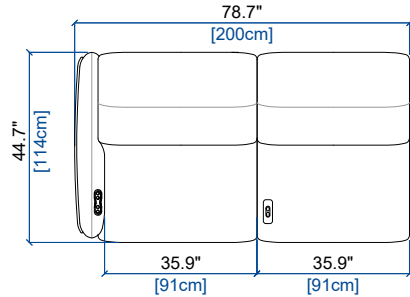

OPALE - FULL RELAX

design Maurizio MANZONI

rochebobois
PARIS

63 BATARD 2.5 PL. ACC. GAUCHE (EN 2 PARTIES) - FULL RELAX
2.5-SEAT 1-ARM UNIT LEFT ARM. (IN 2 PARTS) - FULL RELAX
BATARD 2.5 PL. APOY. IZQ. (EN 2 PARTES) - FULL RELAX