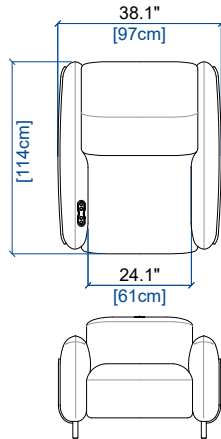

CANAPE 2,5 PLACES (EN 2 PARTIES) - FULL RELAX
2.5-SEAT SOFA (IN 2 PARTS) - FULL RELAX
SOFÁ 2,5 PLAZAS (EN 2 PARTES) - FULL RELAX

height: 28.3"/38.6" [72/98 cm]
seat height: 17.2" [44 cm]
arm width: 7.1" [18 cm]

CANAPE 2 PLACES (EN 2 PARTIES) - FULL RELAX
2-SEAT SOFA (IN 2 PARTS) - FULL RELAX
SOFÁ 2 PLAZAS (EN 2 PARTES) - FULL RELAX

height: 28.3"/38.6" [72/98 cm]
seat height: 17.2" [44 cm]
arm width: 7.1" [18 cm]

CANAPE 1,5 PLACE (EN 2 PARTIES) - FULL RELAX
1.5-SEAT SOFA (IN 2 PARTS) - FULL RELAX
SOFÁ 1,5 PLAZAS (EN 2 PARTES) - FULL RELAX

height: 28.3"/38.6" [72/98 cm]
seat height: 17.2" [44 cm]
arm width: 7.1" [18 cm]

FAUTEUIL - FULL RELAX
ARMCHAIR - FULL RELAX
SILLÓN - FULL RELAX

height: 28.3"/38.6" [72/98 cm]
seat height: 17.2" [44 cm]
arm width: 7.1" [18 cm]

POUF
OTTOMAN
PUF

seat height: 17.2" [44 cm]

OPALE - FULL RELAX