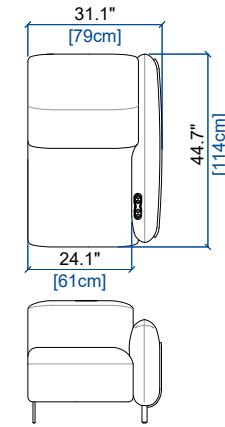

29M MINI BATARD 1 PL ACC. GAUCHE - FULL RELAX
MINI 1-SEAT 1-ARM UNIT LEFT ARM. - FULL RELAX
MINI BATARD 1 PL. APOY. IZQU. - FULL RELAX

28M MINI BATARD 1 PL ACC. DROIT - FULL RELAX
MINI 1-SEAT 1-ARM UNIT RIGHT ARM. - FULL RELAX
MINI BATARD 1 PL. APOY. DER. - FULL RELAX

height: 28.3"/38.6" [72/98 cm]
seat height: 17.2" [44 cm]
arm width: 7.1" [18 cm]