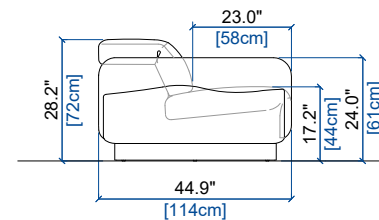

CANAPE 2,5 PLACES (EN 2 PARTIES) - FULL RELAX
2.5-SEAT SOFA (IN 2 PARTS) - FULL RELAX
SOFÁ 2,5 PLAZAS (EN 2 PARTES) - FULL RELAX

height: 28.3"/38.6" [72/98 cm]
seat height: 17.2" [44 cm]
arm width: 7.1" [18 cm]

CANAPE 2 PLACES (EN 2 PARTIES) - FULL RELAX
2-SEAT SOFA (IN 2 PARTS) - FULL RELAX
SOFÁ 2 PLAZAS (EN 2 PARTES) - FULL RELAX

height: 28.3"/38.6" [72/98 cm]
seat height: 17.2" [44 cm]
arm width: 7.1" [18 cm]

CANAPE 1,5 PLACE (EN 2 PARTIES) - FULL RELAX
1.5-SEAT SOFA (IN 2 PARTS) - FULL RELAX
SOFÁ 1,5 PLAZAS (EN 2 PARTES) - FULL RELAX

height: 28.3"/38.6" [72/98 cm]
seat height: 17.2" [44 cm]
arm width: 7.1" [18 cm]

FAUTEUIL - FULL RELAX
ARMCHAIR - FULL RELAX
SILLÓN - FULL RELAX

height: 28.3"/38.6" [72/98 cm]
seat height: 17.2" [44 cm]
arm width: 7.1" [18 cm]

POUF
OTTOMAN
PUF

seat height: 17.2" [44 cm]

OPALE - FULL RELAX