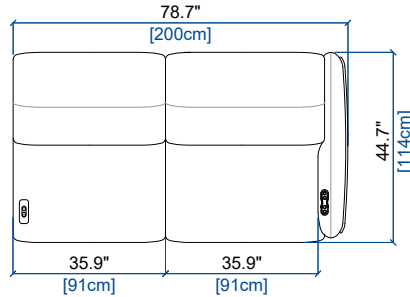

CANAPE 2,5 PLACES (EN 2 PARTIES) - FULL RELAX
2.5-SEAT SOFA (IN 2 PARTS) - FULL RELAX
SOFÁ 2,5 PLAZAS (EN 2 PARTES) - FULL RELAX

height: 28.3"/38.6" [72/98 cm]
seat height: 17.2" [44 cm]
arm width: 7.1" [18 cm]

CANAPE 1,5 PLACE (EN 2 PARTIES) - FULL RELAX
1.5-SEAT SOFA (IN 2 PARTS) - FULL RELAX
SOFÁ 1,5 PLAZAS (EN 2 PARTES) - FULL RELAX

height: 28.3"/38.6" [72/98 cm]
seat height: 17.2" [44 cm]
arm width: 7.1" [18 cm]

FAUTEUIL - FULL RELAX
ARMCHAIR - FULL RELAX
SILLÓN - FULL RELAX

height: 28.3"/38.6" [72/98 cm]
seat height: 17.2" [44 cm]
arm width: 7.1" [18 cm]

POUF
OTTOMAN
PUF

seat height: 17.2" [44 cm]

OPALE - FULL RELAX

height: 28.3\"/>

62 BATARD 2.5 PL. ACC. DROIT (EN 2 PARTIES) - FULL RELAX
2.5-SEAT 1-ARM UNIT RIGHT ARM. (IN 2 PARTS) - FULL RELAX
BATARD 2.5 PL. APOY. DER. (EN 2 PARTES) - FULL RELAX

height: 28.3\"/>

27 BATARD 2 PL. ACC. GAUCHE (EN 2 PARTIES) - FULL RELAX
2-SEAT 1-ARM UNIT LEFT ARM. (IN 2 PARTS) - FULL RELAX
BATARD 2 PL. APOY. IZQU. (EN 2 PARTES) - FULL RELAX