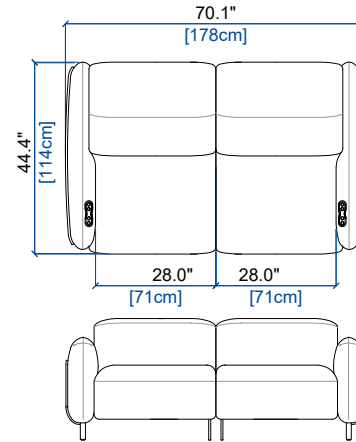

OPALE - FULL RELAX

design Maurizio MANZONI

rochebobois
PARIS

CANAPE 3 PLACES (EN 2 PARTIES) - FULL RELAX
3-SEAT SOFA (IN 2 PARTS) - FULL RELAX
SOFÁ 3 PLAZAS (EN 2 PARTES) - FULL RELAX

height: 28.3"/38.6" [72/98 cm]
seat height: 17.2" [44 cm]
arm width: 7.1" [18 cm]

CANAPE 2,5 PLACES (EN 2 PARTIES) - FULL RELAX
2.5-SEAT SOFA (IN 2 PARTS) - FULL RELAX
SOFÁ 2,5 PLAZAS (EN 2 PARTES) - FULL RELAX

height: 28.3"/38.6" [72/98 cm]
seat height: 17.2" [44 cm]
arm width: 7.1" [18 cm]

CANAPE 2 PLACES (EN 2 PARTIES) - FULL RELAX
2-SEAT SOFA (IN 2 PARTS) - FULL RELAX
SOFÁ 2 PLAZAS (EN 2 PARTES) - FULL RELAX

height: 28.3"/38.6" [72/98 cm]
seat height: 17.2" [44 cm]
arm width: 7.1" [18 cm]

CANAPE 1,5 PLACE (EN 2 PARTIES) - FULL RELAX
1.5-SEAT SOFA (IN 2 PARTS) - FULL RELAX
SOFÁ 1,5 PLAZAS (EN 2 PARTES) - FULL RELAX

height: 28.3"/38.6" [72/98 cm]
seat height: 17.2" [44 cm]
arm width: 7.1" [18 cm]