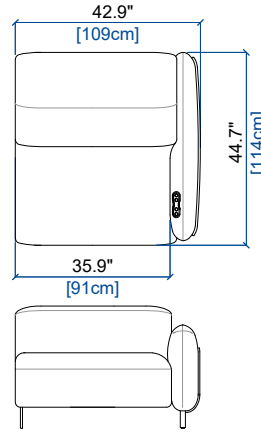

height: 28.3\"/>

52P PETIT BATARD 1.5 PL. ACC. DROIT (EN 2 PARTIES) - FULL RELAX
SMALL 1.5-SEAT 1-ARM UNIT RIGHT ARM. (IN 2 PARTS) - FULL RELAX
BATARD 1.5 PL. APOY. DER. PEQ. (EN 2 PARTES) - FULL RELAX

height: 28.3\"/>

OPALE - FULL RELAX

design Maurizio MANZONI

rochebobois
PARIS

29G GRAND BATARD 1 PL ACC. GAUCHE - FULL RELAX
LARGE 1-SEAT 1-ARM UNIT LEFT ARM. - FULL RELAX
GRAN BATARD 1 PL. APOY. IZQU. - FULL RELAX

height: 28.3"/38.6" [72/98 cm]
seat height: 17.2" [44 cm]
arm width: 7.1" [18 cm]

28G GRAND BATARD 1 PL ACC. DROIT - FULL RELAX
LARGE 1-SEAT 1-ARM UNIT RIGHT ARM. - FULL RELAX
GRAN BATARD 1 PL. APOY. DER. - FULL RELAX

height: 28.3"/38.6" [72/98 cm]
seat height: 17.2" [44 cm]
arm width: 7.1" [18 cm]

29 BATARD 1 PL ACC. GAUCHE - FULL RELAX
1-SEAT 1-ARM UNIT LEFT ARM. - FULL RELAX
BATARD 1 PL. APOY. IZQU. - FULL RELAX

height: 28.3"/38.6" [72/98 cm]
seat height: 17.2" [44 cm]
arm width: 7.1" [18 cm]