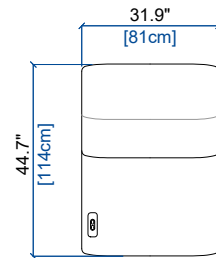

height: 28.3"/38.6" [72/98 cm]
seat height: 17.2" [44 cm]
arm width: 7.1" [18 cm]

29M MINI BATARD 1 PL ACC. GAUCHE - FULL RELAX
MINI 1-SEAT 1-ARM UNIT LEFT ARM. - FULL RELAX
MINI BATARD 1 PL. APOY. IZQU. - FULL RELAX

height: 28.3"/38.6" [72/98 cm]
seat height: 17.2" [44 cm]
arm width: 7.1" [18 cm]

28M MINI BATARD 1 PL ACC. DROIT - FULL RELAX
MINI 1-SEAT 1-ARM UNIT RIGHT ARM. - FULL RELAX
MINI BATARD 1 PL. APOY. DER. - FULL RELAX

height: 28.3"/38.6" [72/98 cm]
seat height: 17.2" [44 cm]
arm width: 7.1" [18 cm]

OPALE - FULL RELAX

design Maurizio MANZONI

rochebobois
PARIS

01M MAXI CHAUFFEUSE - FULL RELAX
MAXI ARMLESS CHAIR - FULL RELAX
MAXI CHAUFFEUSE - FULL RELAX

height: 28.3"/38.6" [72/98 cm]
seat height: 17.2" [44 cm]

01 CHAUFFEUSE - FULL RELAX
ARMLESS CHAIR - FULL RELAX
CHAUFFEUSE - FULL RELAX

height: 28.3"/38.6" [72/98 cm]
seat height: 17.2" [44 cm]

03 PETIT CHAUFFEUSE - FULL RELAX
SMALL ARMLESS CHAIR - FULL RELAX
PEQUEÑA CHAUFFEUSE - FULL RELAX