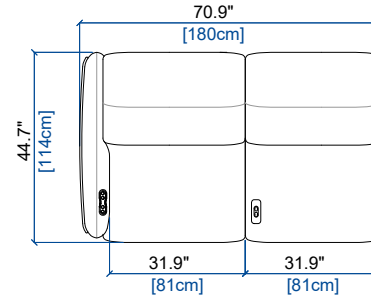

CANAPE 2 PLACES (EN 2 PARTIES) - FULL RELAX
2-SEAT SOFA (IN 2 PARTS) - FULL RELAX
SOFÁ 2 PLAZAS (EN 2 PARTES) - FULL RELAX

height: 28.3"/38.6" [72/98 cm]
seat height: 17.2" [44 cm]
arm width: 7.1" [18 cm]

CANAPE 1,5 PLACE (EN 2 PARTIES) - FULL RELAX
1.5-SEAT SOFA (IN 2 PARTS) - FULL RELAX
SOFÁ 1,5 PLAZAS (EN 2 PARTES) - FULL RELAX

height: 28.3"/38.6" [72/98 cm]
seat height: 17.2" [44 cm]
arm width: 7.1" [18 cm]

FAUTEUIL - FULL RELAX
ARMCHAIR - FULL RELAX
SILLÓN - FULL RELAX

height: 28.3"/38.6" [72/98 cm]
seat height: 17.2" [44 cm]
arm width: 7.1" [18 cm]

POUF
OTTOMAN
PUF

seat height: 17.2" [44 cm]

OPALE - FULL RELAX

height: 28.3\"/>

62 BATARD 2.5 PL. ACC. DROIT (EN 2 PARTIES) - FULL RELAX
2.5-SEAT 1-ARM UNIT RIGHT ARM. (IN 2 PARTS) - FULL RELAX
BATARD 2.5 PL. APOY. DER. (EN 2 PARTES) - FULL RELAX

height: 28.3\"/>

27 BATARD 2 PL. ACC. GAUCHE (EN 2 PARTIES) - FULL RELAX
2-SEAT 1-ARM UNIT LEFT ARM. (IN 2 PARTS) - FULL RELAX
BATARD 2 PL. APOY. IZQU. (EN 2 PARTES) - FULL RELAX