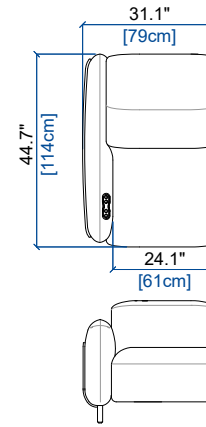

height: 28.3"/38.6" [72/98 cm]
seat height: 17.2" [44 cm]
arm width: 7.1" [18 cm]

29 BATARD 1 PL ACC. GAUCHE - FULL RELAX
1-SEAT 1-ARM UNIT LEFT ARM. - FULL RELAX
BATARD 1 PL. APOY. IZQU. - FULL RELAX

height: 28.3"/38.6" [72/98 cm]
seat height: 17.2" [44 cm]
arm width: 7.1" [18 cm]

28 BATARD 1 PL ACC. DROIT - FULL RELAX
1-SEAT 1-ARM RIGHT ARM. - FULL RELAX
BATARD 1 PL. APOY. DER. - FULL RELAX

height: 28.3"/38.6" [72/98 cm]
seat height: 17.2" [44 cm]
arm width: 7.1" [18 cm]

29P PETIT BATARD 1 PL ACC. GAUCHE - FULL RELAX
SMALL 1-SEAT 1-ARM UNIT LEFT ARM. - FULL RELAX
PEQUEÑO BATARD 1 PL. APOY. IZQU. - FULL RELAX

height: 28.3"/38.6" [72/98 cm]
seat height: 17.2" [44 cm]
arm width: 7.1" [18 cm]

28P PETIT BATARD 1 PL ACC. DROIT - FULL RELAX
SMALL 1-SEAT 1-ARM UNIT RIGHT ARM. - FULL RELAX
PEQUEÑO BATARD 1 PL. APOY. DER. - FULL RELAX

height: 28.3"/38.6" [72/98 cm]
seat height: 17.2" [44 cm]
arm width: 7.1" [18 cm]

29M MINI BATARD 1 PL ACC. GAUCHE - FULL RELAX
MINI 1-SEAT 1-ARM UNIT LEFT ARM. - FULL RELAX
MINI BATARD 1 PL. APOY. IZQU. - FULL RELAX