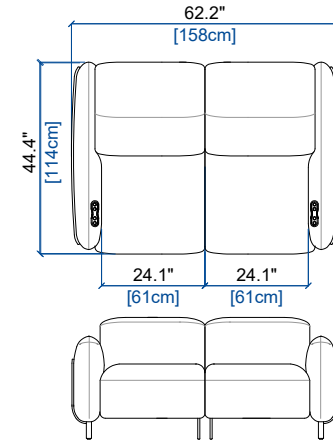

OPALE - FULL RELAX

design Maurizio MANZONI

rochebobois
PARIS

CANAPE 3 PLACES (EN 2 PARTIES) - FULL RELAX
3-SEAT SOFA (IN 2 PARTS) - FULL RELAX
SOFÁ 3 PLAZAS (EN 2 PARTES) - FULL RELAX

height: 28.3"/38.6" [72/98 cm]
seat height: 17.2" [44 cm]
arm width: 7.1" [18 cm]

CANAPE 2,5 PLACES (EN 2 PARTIES) - FULL RELAX
2.5-SEAT SOFA (IN 2 PARTS) - FULL RELAX
SOFÁ 2,5 PLAZAS (EN 2 PARTES) - FULL RELAX

height: 28.3"/38.6" [72/98 cm]
seat height: 17.2" [44 cm]
arm width: 7.1" [18 cm]

CANAPE 2 PLACES (EN 2 PARTIES) - FULL RELAX
2-SEAT SOFA (IN 2 PARTS) - FULL RELAX
SOFÁ 2 PLAZAS (EN 2 PARTES) - FULL RELAX

height: 28.3"/38.6" [72/98 cm]
seat height: 17.2" [44 cm]
arm width: 7.1" [18 cm]

CANAPE 1,5 PLACE (EN 2 PARTIES) - FULL RELAX
1.5-SEAT SOFA (IN 2 PARTS) - FULL RELAX
SOFÁ 1,5 PLAZAS (EN 2 PARTES) - FULL RELAX

height: 28.3"/38.6" [72/98 cm]
seat height: 17.2" [44 cm]
arm width: 7.1" [18 cm]