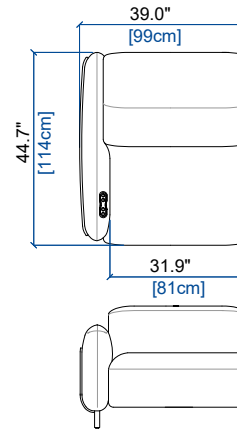

height: 28.3\"/>

52P PETIT BATARD 1.5 PL. ACC. DROIT (EN 2 PARTIES) - FULL RELAX
SMALL 1.5-SEAT 1-ARM UNIT RIGHT ARM. (IN 2 PARTS) - FULL RELAX
BATARD 1.5 PL. APOY. DER. PEQ. (EN 2 PARTES) - FULL RELAX

height: 28.3\"/>

OPALE - FULL RELAX

design Maurizio MANZONI

rochebobois
PARIS

29G GRAND BATARD 1 PL ACC. GAUCHE - FULL RELAX
LARGE 1-SEAT 1-ARM UNIT LEFT ARM. - FULL RELAX
GRAN BATARD 1 PL. APOY. IZQU. - FULL RELAX

height: 28.3"/38.6" [72/98 cm]
seat height: 17.2" [44 cm]
arm width: 7.1" [18 cm]

28G GRAND BATARD 1 PL ACC. DROIT - FULL RELAX
LARGE 1-SEAT 1-ARM UNIT RIGHT ARM. - FULL RELAX
GRAN BATARD 1 PL. APOY. DER. - FULL RELAX

height: 28.3"/38.6" [72/98 cm]
seat height: 17.2" [44 cm]
arm width: 7.1" [18 cm]

29 BATARD 1 PL ACC. GAUCHE - FULL RELAX
1-SEAT 1-ARM UNIT LEFT ARM. - FULL RELAX
BATARD 1 PL. APOY. IZQU. - FULL RELAX

height: 28.3"/38.6" [72/98 cm]
seat height: 17.2" [44 cm]
arm width: 7.1" [18 cm]