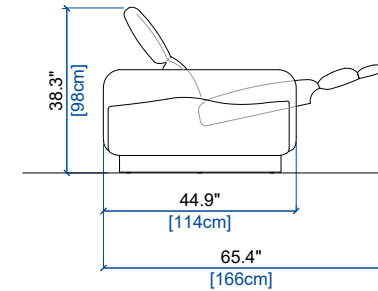

CANAPE 2,5 PLACES (EN 2 PARTIES) - FULL RELAX
2.5-SEAT SOFA (IN 2 PARTS) - FULL RELAX
SOFÁ 2,5 PLAZAS (EN 2 PARTES) - FULL RELAX

height: 28.3"/38.6" [72/98 cm]
seat height: 17.2" [44 cm]
arm width: 7.1" [18 cm]

CANAPE 2 PLACES (EN 2 PARTIES) - FULL RELAX
2-SEAT SOFA (IN 2 PARTS) - FULL RELAX
SOFÁ 2 PLAZAS (EN 2 PARTES) - FULL RELAX

height: 28.3"/38.6" [72/98 cm]
seat height: 17.2" [44 cm]
arm width: 7.1" [18 cm]

CANAPE 1,5 PLACE (EN 2 PARTIES) - FULL RELAX
1.5-SEAT SOFA (IN 2 PARTS) - FULL RELAX
SOFÁ 1,5 PLAZAS (EN 2 PARTES) - FULL RELAX

height: 28.3"/38.6" [72/98 cm]
seat height: 17.2" [44 cm]
arm width: 7.1" [18 cm]

FAUTEUIL - FULL RELAX
ARMCHAIR - FULL RELAX
SILLÓN - FULL RELAX

height: 28.3"/38.6" [72/98 cm]
seat height: 17.2" [44 cm]
arm width: 7.1" [18 cm]

POUF
OTTOMAN
PUF

seat height: 17.2" [44 cm]

OPALE - FULL RELAX