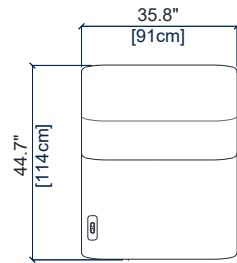

height: 28.3"/38.6" [72/98 cm]  
seat height: 17.2" [44 cm]  
arm width: 7.1" [18 cm]

29M

MINI BATARD 1 PL. ACC. GAUCHE – FULL RELAX  
MINI 1-SEAT 1-ARM UNIT LEFT ARM. – FULL RELAX  
MINI BATARD 1 PL. APOY. IZQ. – FULL RELAX

height: 28.3"/38.6" [72/98 cm]  
seat height: 17.2" [44 cm]  
arm width: 7.1" [18 cm]

28M

MINI BATARD 1 PL. ACC. DROIT – FULL RELAX  
MINI 1-SEAT 1-ARM UNIT RIGHT ARM. – FULL RELAX  
MINI BATARD 1 PL. APOY. DER. – FULL RELAX

height: 28.3"/38.6" [72/98 cm]  
seat height: 17.2" [44 cm]  
arm width: 7.1" [18 cm]

# OPALE – FULL RELAX

design Maurizio MANZONI

rochebobois  
PARIS

01M MAXI CHAUFFEUSE – FULL RELAX  
MAXI ARMLESS CHAIR – FULL RELAX  
MAXI CHAUFFEUSE – FULL RELAX

height: 28.3"/38.6" [72/98 cm]  
seat height: 17.2" [44 cm]