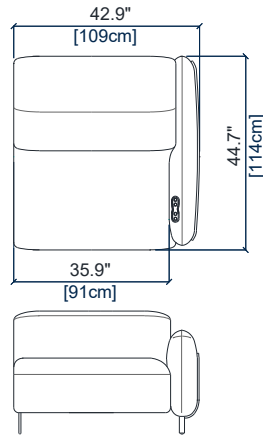

height: 28.3"/38.6" [72/98 cm]  
seat height: 17.2" [44 cm]  
arm width: 7.1" [18 cm]

52P

PETIT BATARD 1,5 PL.ACC.DROIT (EN 2 PARTIES) – FULL RELAX  
SMALL 1,5-SEAT 1-ARM UNIT RIGHT ARM.(IN 2 PARTS) – FULL RELAX  
BATARD 1,5 PL.APOY.DER.PEQ. (EN 2 PARTES) – FULL RELAX

height: 28.3"/38.6" [72/98 cm]  
seat height: 17.2" [44 cm]  
arm width: 7.1" [18 cm]

# OPALE – FULL RELAX

design Maurizio MANZONI

**rochebobo**  
PARIS

29G

BATARD 1 PL. ACC. GAUCHE – FULL RELAX  
1-SEAT 1-ARM UNIT LEFT ARM. – FULL RELAX  
BATARD 1 PL. APOY. IZQ. – FULL RELAX

height: 28.3"/38.6" [72/98 cm]  
seat height: 17.2" [44 cm]  
arm width: 7.1" [18 cm]

28G

BATARD 1 PL. ACC. DROIT – FULL RELAX  
1-SEAT 1-ARM UNIT RIGHT ARM. – FULL RELAX  
BATARD 1 PL. APOY. DER. – FULL RELAX

height: 28.3"/38.6" [72/98 cm]  
seat height: 17.2" [44 cm]  
arm width: 7.1" [18 cm]