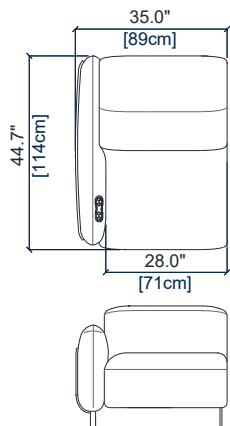

height: 28.3"/38.6" [72/98 cm]  
seat height: 17.2" [44 cm]  
arm width: 7.1" [18 cm]

29

BATARD 1 PL. ACC. GAUCHE – FULL RELAX  
1-SEAT 1-ARM UNIT LEFT ARM. – FULL RELAX  
BATARD 1 PL. APOY. IZQ. – FULL RELAX

height: 28.3"/38.6" [72/98 cm]  
seat height: 17.2" [44 cm]  
arm width: 7.1" [18 cm]

28

BATARD 1 PL. ACC. DROIT – FULL RELAX  
1-SEAT 1-ARM UNIT RIGHT ARM. – FULL RELAX  
BATARD 1 PL. APOY. DER. – FULL RELAX

height: 28.3"/38.6" [72/98 cm]  
seat height: 17.2" [44 cm]  
arm width: 7.1" [18 cm]

29P

PETIT BATARD 1 PL. ACC. GAUCHE – FULL RELAX  
SMALL 1-SEAT 1-ARM UNIT LEFT ARM. – FULL RELAX  
PEQUEÑO BATARD 1 PL. APOY. IZQ. – FULL RELAX

height: 28.3"/38.6" [72/98 cm]  
seat height: 17.2" [44 cm]  
arm width: 7.1" [18 cm]