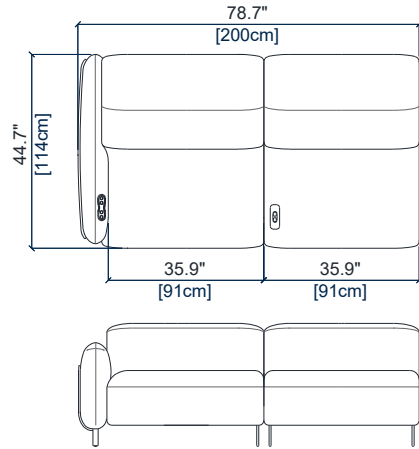

CANAPE 2 PLACES (EN 2 PARTIES) – FULL RELAX  
2-SEAT SOFA (IN 2 PARTS) – FULL RELAX  
SOFA 2 PLAZAS (EN 2 PARTES) – FULL RELAX

height: 28.3"/38.6" [72/98 cm]  
seat height: 17.2" [44 cm]  
arm width: 7.1" [18 cm]

CANAPE 1,5 PLACE (EN 2 PARTIES) – FULL RELAX  
1.5-SEAT SOFA (IN 2 PARTS) – FULL RELAX  
SOFA 1,5 PLAZA (EN 2 PARTES) – FULL RELAX

height: 28.3"/38.6" [72/98 cm]  
seat height: 17.2" [44 cm]  
arm width: 7.1" [18 cm]

FAUTEUIL – FULL RELAX  
ARMCHAIR – FULL RELAX  
SILLON – FULL RELAX

height: 28.3"/38.6" [72/98 cm]  
seat height: 17.2" [44 cm]  
arm width: 7.1" [18 cm]

POUF  
OTTOMAN  
PUF

seat height: 17.2" [44 cm]

height: 28.3"/38.6" [72/98 cm]  
seat height: 17.2" [44 cm]  
arm width: 7.1" [18 cm]

62

BATARD 2,5 PL.ACC.DROIT (EN 2 PARTIES) – FULL RELAX  
2,5-SEAT 1-ARM UNIT RIGHT ARM.(IN 2 PARTS) – FULL RELAX  
BATARD 2,5 PL.APOY.DER. (EN 2 PARTES) – FULL RELAX