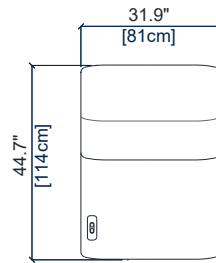

height: 28.3"/38.6" [72/98 cm]  
seat height: 17.2" [44 cm]  
arm width: 7.1" [18 cm]

28M

MINI BATARD 1 PL. ACC. DROIT – FULL RELAX  
MINI 1-SEAT 1-ARM UNIT RIGHT ARM. – FULL RELAX  
MINI BATARD 1 PL. APOY. DER. – FULL RELAX

height: 28.3"/38.6" [72/98 cm]  
seat height: 17.2" [44 cm]  
arm width: 7.1" [18 cm]

# OPALE – FULL RELAX

design Maurizio MANZONI

rochebobois  
PARIS

01M MAXI CHAUFFEUSE – FULL RELAX  
MAXI ARMLESS CHAIR – FULL RELAX  
MAXI CHAUFFEUSE – FULL RELAX

height: 28.3"/38.6" [72/98 cm]  
seat height: 17.2" [44 cm]

01 CHAUFFEUSE – FULL RELAX  
ARMLESS CHAIR – FULL RELAX  
CHAUFFEUSE – FULL RELAX

height: 28.3"/38.6" [72/98 cm]  
seat height: 17.2" [44 cm]

03 PETITE CHAUFFEUSE – FULL RELAX  
SMALL ARMLESS CHAIR – FULL RELAX  
PEQUEÑA CHAUFFEUSE – FULL RELAX