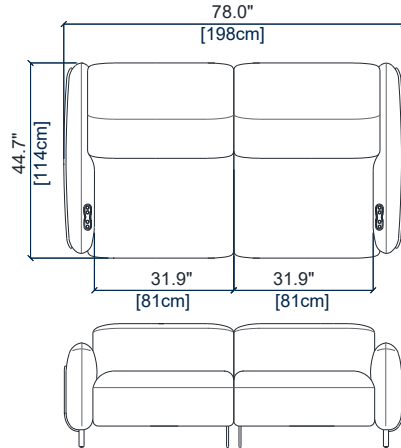

# OPALE – FULL RELAX

design Maurizio MANZONI

rochebobois  
PARIS

CANAPE 3 PLACES (EN 2 PARTIES) – FULL RELAX  
3-SEAT SOFA (IN 2 PARTS) – FULL RELAX  
SOFA 3 PLAZAS (EN 2 PARTES) – FULL RELAX

height: 28.3"/38.6" [72/98 cm]  
seat height: 17.2" [44 cm]  
arm width: 7.1" [18 cm]

CANAPE 2,5 PLACES (EN 2 PARTIES) – FULL RELAX  
2.5-SEAT SOFA (IN 2 PARTS) – FULL RELAX  
SOFA 2,5 PLAZAS (EN 2 PARTES) – FULL RELAX

height: 28.3"/38.6" [72/98 cm]  
seat height: 17.2" [44 cm]  
arm width: 7.1" [18 cm]

CANAPE 2 PLACES (EN 2 PARTIES) – FULL RELAX  
2-SEAT SOFA (IN 2 PARTS) – FULL RELAX  
SOFA 2 PLAZAS (EN 2 PARTES) – FULL RELAX

height: 28.3"/38.6" [72/98 cm]  
seat height: 17.2" [44 cm]  
arm width: 7.1" [18 cm]

CANAPE 1,5 PLACE (EN 2 PARTIES) – FULL RELAX  
1.5-SEAT SOFA (IN 2 PARTS) – FULL RELAX  
SOFA 1,5 PLAZA (EN 2 PARTES) – FULL RELAX

height: 28.3"/38.6" [72/98 cm]  
seat height: 17.2" [44 cm]  
arm width: 7.1" [18 cm]