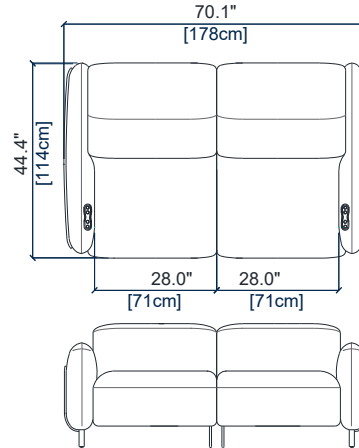

# OPALE – FULL RELAX

design Maurizio MANZONI

rochebobois  
PARIS

CANAPE 3 PLACES (EN 2 PARTIES) – FULL RELAX  
3-SEAT SOFA (IN 2 PARTS) – FULL RELAX  
SOFA 3 PLAZAS (EN 2 PARTES) – FULL RELAX

height: 28.3"/38.6" [72/98 cm]  
seat height: 17.2" [44 cm]  
arm width: 7.1" [18 cm]

CANAPE 2,5 PLACES (EN 2 PARTIES) – FULL RELAX  
2.5-SEAT SOFA (IN 2 PARTS) – FULL RELAX  
SOFA 2,5 PLAZAS (EN 2 PARTES) – FULL RELAX

height: 28.3"/38.6" [72/98 cm]  
seat height: 17.2" [44 cm]  
arm width: 7.1" [18 cm]

CANAPE 2 PLACES (EN 2 PARTIES) – FULL RELAX  
2-SEAT SOFA (IN 2 PARTS) – FULL RELAX  
SOFA 2 PLAZAS (EN 2 PARTES) – FULL RELAX

height: 28.3"/38.6" [72/98 cm]  
seat height: 17.2" [44 cm]  
arm width: 7.1" [18 cm]

CANAPE 1,5 PLACE (EN 2 PARTIES) – FULL RELAX  
1.5-SEAT SOFA (IN 2 PARTS) – FULL RELAX  
SOFA 1,5 PLAZA (EN 2 PARTES) – FULL RELAX

height: 28.3"/38.6" [72/98 cm]  
seat height: 17.2" [44 cm]  
arm width: 7.1" [18 cm]