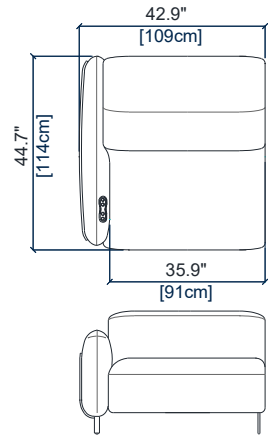

height: 28.3"/38.6" [72/98 cm]  
seat height: 17.2" [44 cm]  
arm width: 7.1" [18 cm]

51P

PETIT BATARD 1,5 PL.ACC.GAUCHE (EN 2 PARTIES) – FULL RELAX  
SMALL 1,5-SEAT 1-ARM UNIT LEFT ARM.(IN 2 PARTS) – FULL RELAX  
BATARD 1,5 PL.APOY.IZQ.PEQ. (EN 2 PARTES) – FULL RELAX

height: 28.3"/38.6" [72/98 cm]  
seat height: 17.2" [44 cm]  
arm width: 7.1" [18 cm]

52P

PETIT BATARD 1,5 PL.ACC.DROIT (EN 2 PARTIES) – FULL RELAX  
SMALL 1,5-SEAT 1-ARM UNIT RIGHT ARM.(IN 2 PARTS) – FULL RELAX  
BATARD 1,5 PL.APOY.DER.PEQ. (EN 2 PARTES) – FULL RELAX

height: 28.3"/38.6" [72/98 cm]  
seat height: 17.2" [44 cm]  
arm width: 7.1" [18 cm]

# OPALE – FULL RELAX

design Maurizio MANZONI

**rochebobo**  
PARIS

29G

BATARD 1 PL. ACC. GAUCHE – FULL RELAX  
1-SEAT 1-ARM UNIT LEFT ARM. – FULL RELAX  
BATARD 1 PL. APOY. IZQ. – FULL RELAX

height: 28.3"/38.6" [72/98 cm]  
seat height: 17.2" [44 cm]  
arm width: 7.1" [18 cm]