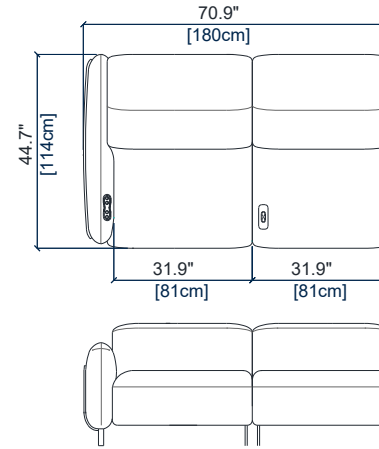

CANAPE 1,5 PLACE (EN 2 PARTIES) – FULL RELAX  
1.5-SEAT SOFA (IN 2 PARTS) – FULL RELAX  
SOFA 1,5 PLAZA (EN 2 PARTES) – FULL RELAX

height: 28.3"/38.6" [72/98 cm]  
seat height: 17.2" [44 cm]  
arm width: 7.1" [18 cm]

FAUTEUIL – FULL RELAX  
ARMCHAIR – FULL RELAX  
SILLON – FULL RELAX

height: 28.3"/38.6" [72/98 cm]  
seat height: 17.2" [44 cm]  
arm width: 7.1" [18 cm]

POUF  
OTTOMAN  
PUF

seat height: 17.2" [44 cm]

height: 28.3"/38.6" [72/98 cm]  
seat height: 17.2" [44 cm]  
arm width: 7.1" [18 cm]

62

BATARD 2,5 PL.ACC.DROIT (EN 2 PARTIES) – FULL RELAX  
2,5-SEAT 1-ARM UNIT RIGHT ARM.(IN 2 PARTS) – FULL RELAX  
BATARD 2,5 PL.APOY.DER. (EN 2 PARTES) – FULL RELAX

height: 28.3"/38.6" [72/98 cm]  
seat height: 17.2" [44 cm]  
arm width: 7.1" [18 cm]

27

BATARD 2 PL.ACC.GAUCHE (EN 2 PARTIES) – FULL RELAX  
2-SEAT 1-ARM UNIT LEFT ARM.(IN 2 PARTS) – FULL RELAX  
BATARD 2 PL.APOY.IZQ. (EN 2 PARTES) – FULL RELAX