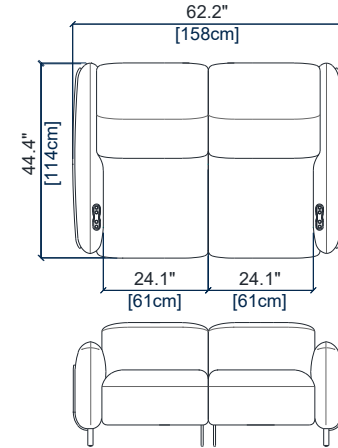

# OPALE – FULL RELAX

design Maurizio MANZONI

rochebobois  
PARIS

CANAPE 3 PLACES (EN 2 PARTIES) – FULL RELAX  
3-SEAT SOFA (IN 2 PARTS) – FULL RELAX  
SOFA 3 PLAZAS (EN 2 PARTES) – FULL RELAX

height: 28.3"/38.6" [72/98 cm]  
seat height: 17.2" [44 cm]  
arm width: 7.1" [18 cm]

CANAPE 2,5 PLACES (EN 2 PARTIES) – FULL RELAX  
2.5-SEAT SOFA (IN 2 PARTS) – FULL RELAX  
SOFA 2,5 PLAZAS (EN 2 PARTES) – FULL RELAX

height: 28.3"/38.6" [72/98 cm]  
seat height: 17.2" [44 cm]  
arm width: 7.1" [18 cm]

CANAPE 2 PLACES (EN 2 PARTIES) – FULL RELAX  
2-SEAT SOFA (IN 2 PARTS) – FULL RELAX  
SOFA 2 PLAZAS (EN 2 PARTES) – FULL RELAX

height: 28.3"/38.6" [72/98 cm]  
seat height: 17.2" [44 cm]  
arm width: 7.1" [18 cm]

CANAPE 1,5 PLACE (EN 2 PARTIES) – FULL RELAX  
1.5-SEAT SOFA (IN 2 PARTS) – FULL RELAX  
SOFA 1,5 PLAZA (EN 2 PARTES) – FULL RELAX

height: 28.3"/38.6" [72/98 cm]  
seat height: 17.2" [44 cm]  
arm width: 7.1" [18 cm]