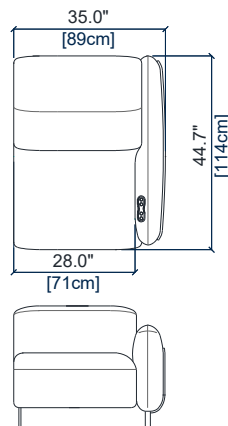

height: 28.3"/38.6" [72/98 cm]  
seat height: 17.2" [44 cm]  
arm width: 7.1" [18 cm]

28

BATARD 1 PL. ACC. DROIT – FULL RELAX  
1-SEAT 1-ARM UNIT RIGHT ARM. – FULL RELAX  
BATARD 1 PL. APOY. DER. – FULL RELAX

height: 28.3"/38.6" [72/98 cm]  
seat height: 17.2" [44 cm]  
arm width: 7.1" [18 cm]

29P

PETIT BATARD 1 PL. ACC. GAUCHE – FULL RELAX  
SMALL 1-SEAT 1-ARM UNIT LEFT ARM. – FULL RELAX  
PEQUEÑO BATARD 1 PL. APOY. IZQ. – FULL RELAX

height: 28.3"/38.6" [72/98 cm]  
seat height: 17.2" [44 cm]  
arm width: 7.1" [18 cm]

28P

PETIT BATARD 1 PL. ACC. DROIT – FULL RELAX  
SMALL 1-SEAT 1-ARM UNIT RIGHT ARM. – FULL RELAX  
PEQUEÑO BATARD 1 PL. APOY. DER. – FULL RELAX

height: 28.3"/38.6" [72/98 cm]  
seat height: 17.2" [44 cm]  
arm width: 7.1" [18 cm]