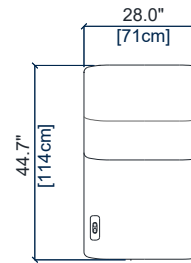

height: 28.3"/38.6" [72/98 cm]  
seat height: 17.2" [44 cm]  
arm width: 7.1" [18 cm]

28M

MINI BATARD 1 PL. ACC. DROIT – FULL RELAX  
MINI 1-SEAT 1-ARM UNIT RIGHT ARM. – FULL RELAX  
MINI BATARD 1 PL. APOY. DER. – FULL RELAX

height: 28.3"/38.6" [72/98 cm]  
seat height: 17.2" [44 cm]  
arm width: 7.1" [18 cm]

# OPALE – FULL RELAX

design Maurizio MANZONI

rochebobois  
PARIS

01M MAXI CHAUFFEUSE – FULL RELAX  
MAXI ARMLESS CHAIR – FULL RELAX  
MAXI CHAUFFEUSE – FULL RELAX

height: 28.3"/38.6" [72/98 cm]  
seat height: 17.2" [44 cm]

01 CHAUFFEUSE – FULL RELAX  
ARMLESS CHAIR – FULL RELAX  
CHAUFFEUSE – FULL RELAX

height: 28.3"/38.6" [72/98 cm]  
seat height: 17.2" [44 cm]

03 PETITE CHAUFFEUSE – FULL RELAX  
SMALL ARMLESS CHAIR – FULL RELAX  
PEQUEÑA CHAUFFEUSE – FULL RELAX