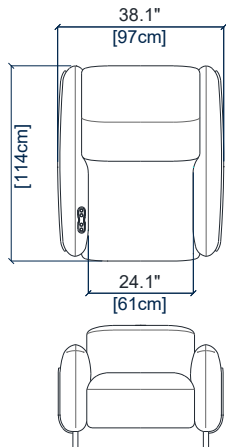

CANAPE 2,5 PLACES (EN 2 PARTIES) – FULL RELAX  
2.5-SEAT SOFA (IN 2 PARTS) – FULL RELAX  
SOFA 2,5 PLAZAS (EN 2 PARTES) – FULL RELAX

height: 28.3"/38.6" [72/98 cm]  
seat height: 17.2" [44 cm]  
arm width: 7.1" [18 cm]

CANAPE 2 PLACES (EN 2 PARTIES) – FULL RELAX  
2-SEAT SOFA (IN 2 PARTS) – FULL RELAX  
SOFA 2 PLAZAS (EN 2 PARTES) – FULL RELAX

height: 28.3"/38.6" [72/98 cm]  
seat height: 17.2" [44 cm]  
arm width: 7.1" [18 cm]

CANAPE 1,5 PLACE (EN 2 PARTIES) – FULL RELAX  
1.5-SEAT SOFA (IN 2 PARTS) – FULL RELAX  
SOFA 1,5 PLAZA (EN 2 PARTES) – FULL RELAX

height: 28.3"/38.6" [72/98 cm]  
seat height: 17.2" [44 cm]  
arm width: 7.1" [18 cm]

FAUTEUIL – FULL RELAX  
ARMCHAIR – FULL RELAX  
SILLON – FULL RELAX

height: 28.3"/38.6" [72/98 cm]  
seat height: 17.2" [44 cm]  
arm width: 7.1" [18 cm]

POUF  
OTTOMAN  
PUF

seat height: 17.2" [44 cm]