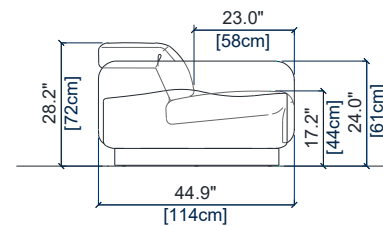

CANAPE 2 PLACES (EN 2 PARTIES) – FULL RELAX  
2-SEAT SOFA (IN 2 PARTS) – FULL RELAX  
SOFA 2 PLAZAS (EN 2 PARTES) – FULL RELAX

height: 28.3"/38.6" [72/98 cm]  
seat height: 17.2" [44 cm]  
arm width: 7.1" [18 cm]

CANAPE 1,5 PLACE (EN 2 PARTIES) – FULL RELAX  
1.5-SEAT SOFA (IN 2 PARTS) – FULL RELAX  
SOFA 1,5 PLAZA (EN 2 PARTES) – FULL RELAX

height: 28.3"/38.6" [72/98 cm]  
seat height: 17.2" [44 cm]  
arm width: 7.1" [18 cm]

FAUTEUIL – FULL RELAX  
ARMCHAIR – FULL RELAX  
SILLON – FULL RELAX

height: 28.3"/38.6" [72/98 cm]  
seat height: 17.2" [44 cm]  
arm width: 7.1" [18 cm]

POUF  
OTTOMAN  
PUF

seat height: 17.2" [44 cm]

height: 28.3"/38.6" [72/98 cm]  
seat height: 17.2" [44 cm]  
arm width: 7.1" [18 cm]

62

BATARD 2,5 PL.ACC.DROIT (EN 2 PARTIES) – FULL RELAX  
2,5-SEAT 1-ARM UNIT RIGHT ARM.(IN 2 PARTS) – FULL RELAX  
BATARD 2,5 PL.APOY.DER. (EN 2 PARTES) – FULL RELAX