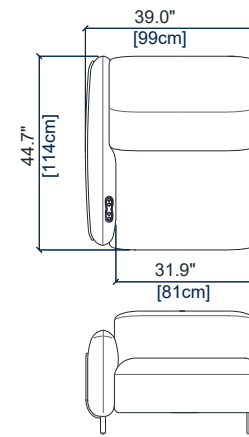

height: 28.3"/38.6" [72/98 cm]  
seat height: 17.2" [44 cm]  
arm width: 7.1" [18 cm]

52P

PETIT BATARD 1,5 PL.ACC.DROIT (EN 2 PARTIES) – FULL RELAX  
SMALL 1,5-SEAT 1-ARM UNIT RIGHT ARM.(IN 2 PARTS) – FULL RELAX  
BATARD 1,5 PL.APOY.DER.PEQ. (EN 2 PARTES) – FULL RELAX

height: 28.3"/38.6" [72/98 cm]  
seat height: 17.2" [44 cm]  
arm width: 7.1" [18 cm]

28G

BATARD 1 PL. ACC. DROIT – FULL RELAX  
1-SEAT 1-ARM UNIT RIGHT ARM. – FULL RELAX  
BATARD 1 PL. APOY. DER. – FULL RELAX

height: 28.3"/38.6" [72/98 cm]  
seat height: 17.2" [44 cm]  
arm width: 7.1" [18 cm]

29

BATARD 1 PL. ACC. GAUCHE – FULL RELAX  
1-SEAT 1-ARM UNIT LEFT ARM. – FULL RELAX  
BATARD 1 PL. APOY. IZQ. – FULL RELAX

height: 28.3"/38.6" [72/98 cm]  
seat height: 17.2" [44 cm]  
arm width: 7.1" [18 cm]