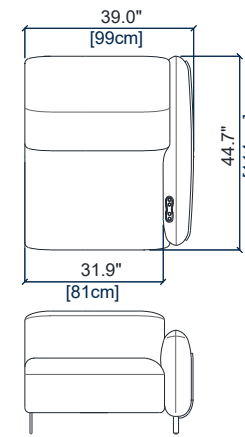

height: 28.3"/38.6" [72/98 cm]  
seat height: 17.2" [44 cm]  
arm width: 7.1" [18 cm]

28G

BATARD 1 PL. ACC. DROIT – FULL RELAX  
1-SEAT 1-ARM UNIT RIGHT ARM. – FULL RELAX  
BATARD 1 PL. APOY. DER. – FULL RELAX

height: 28.3"/38.6" [72/98 cm]  
seat height: 17.2" [44 cm]  
arm width: 7.1" [18 cm]

29

BATARD 1 PL. ACC. GAUCHE – FULL RELAX  
1-SEAT 1-ARM UNIT LEFT ARM. – FULL RELAX  
BATARD 1 PL. APOY. IZQ. – FULL RELAX

height: 28.3"/38.6" [72/98 cm]  
seat height: 17.2" [44 cm]  
arm width: 7.1" [18 cm]

28

BATARD 1 PL. ACC. DROIT – FULL RELAX  
1-SEAT 1-ARM UNIT RIGHT ARM. – FULL RELAX  
BATARD 1 PL. APOY. DER. – FULL RELAX

height: 28.3"/38.6" [72/98 cm]  
seat height: 17.2" [44 cm]  
arm width: 7.1" [18 cm]