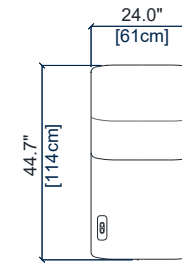

height: 28.3"/38.6" [72/98 cm]  
seat height: 17.2" [44 cm]  
arm width: 7.1" [18 cm]

# OPALE – FULL RELAX

design Maurizio MANZONI

rochebobois  
PARIS

01M MAXI CHAUFFEUSE – FULL RELAX  
MAXI ARMLESS CHAIR – FULL RELAX  
MAXI CHAUFFEUSE – FULL RELAX

height: 28.3"/38.6" [72/98 cm]  
seat height: 17.2" [44 cm]

01 CHAUFFEUSE – FULL RELAX  
ARMLESS CHAIR – FULL RELAX  
CHAUFFEUSE – FULL RELAX

height: 28.3"/38.6" [72/98 cm]  
seat height: 17.2" [44 cm]

03 PETITE CHAUFFEUSE – FULL RELAX  
SMALL ARMLESS CHAIR – FULL RELAX  
PEQUEÑA CHAUFFEUSE – FULL RELAX

height: 28.3"/38.6" [72/98 cm]  
seat height: 17.2" [44 cm]

3P MINI CHAUFFEUSE – FULL RELAX  
MINI ARMLESS CHAIR – FULL RELAX  
MINI CHAUFFEUSE – FULL RELAX

height: 28.3"/38.6" [72/98 cm]  
seat height: 17.2" [44 cm]