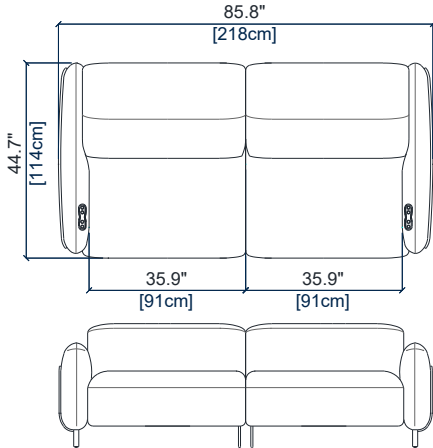

# OPALE – FULL RELAX

design Maurizio MANZONI

rochebobois  
PARIS

CANAPE 3 PLACES (EN 2 PARTIES) – FULL RELAX  
3-SEAT SOFA (IN 2 PARTS) – FULL RELAX  
SOFA 3 PLAZAS (EN 2 PARTES) – FULL RELAX

height: 28.3"/38.6" [72/98 cm]  
seat height: 17.2" [44 cm]  
arm width: 7.1" [18 cm]

CANAPE 2,5 PLACES (EN 2 PARTIES) – FULL RELAX  
2.5-SEAT SOFA (IN 2 PARTS) – FULL RELAX  
SOFA 2,5 PLAZAS (EN 2 PARTES) – FULL RELAX

height: 28.3"/38.6" [72/98 cm]  
seat height: 17.2" [44 cm]  
arm width: 7.1" [18 cm]

CANAPE 1,5 PLACE (EN 2 PARTIES) – FULL RELAX  
1.5-SEAT SOFA (IN 2 PARTS) – FULL RELAX  
SOFA 1,5 PLAZA (EN 2 PARTES) – FULL RELAX

height: 28.3"/38.6" [72/98 cm]  
seat height: 17.2" [44 cm]  
arm width: 7.1" [18 cm]

height: 28.3"/38.6" [72/98 cm]  
seat height: 17.2" [44 cm]  
arm width: 7.1" [18 cm]