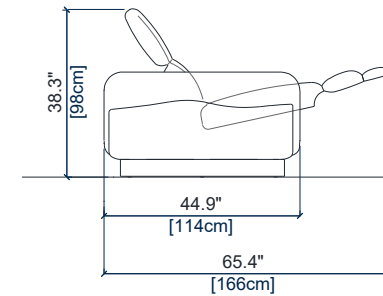

CANAPE 2,5 PLACES (EN 2 PARTIES) – FULL RELAX  
2.5-SEAT SOFA (IN 2 PARTS) – FULL RELAX  
SOFA 2,5 PLAZAS (EN 2 PARTES) – FULL RELAX

height: 28.3"/38.6" [72/98 cm]  
seat height: 17.2" [44 cm]  
arm width: 7.1" [18 cm]

CANAPE 2 PLACES (EN 2 PARTIES) – FULL RELAX  
2-SEAT SOFA (IN 2 PARTS) – FULL RELAX  
SOFA 2 PLAZAS (EN 2 PARTES) – FULL RELAX

height: 28.3"/38.6" [72/98 cm]  
seat height: 17.2" [44 cm]  
arm width: 7.1" [18 cm]

CANAPE 1,5 PLACE (EN 2 PARTIES) – FULL RELAX  
1.5-SEAT SOFA (IN 2 PARTS) – FULL RELAX  
SOFA 1,5 PLAZA (EN 2 PARTES) – FULL RELAX

height: 28.3"/38.6" [72/98 cm]  
seat height: 17.2" [44 cm]  
arm width: 7.1" [18 cm]

FAUTEUIL – FULL RELAX  
ARMCHAIR – FULL RELAX  
SILLON – FULL RELAX

height: 28.3"/38.6" [72/98 cm]  
seat height: 17.2" [44 cm]  
arm width: 7.1" [18 cm]

POUF  
OTTOMAN  
PUF

seat height: 17.2" [44 cm]