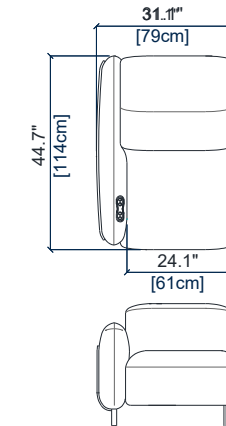

height: 28.3"/38.6" [72/98 cm]  
seat height: 17.2" [44 cm]  
arm width: 7.1" [18 cm]

29P

PETIT BATARD 1 PL. ACC. GAUCHE – FULL RELAX  
SMALL 1-SEAT 1-ARM UNIT LEFT ARM. – FULL RELAX  
PEQUEÑO BATARD 1 PL. APOY. IZQ. – FULL RELAX

height: 28.3"/38.6" [72/98 cm]  
seat height: 17.2" [44 cm]  
arm width: 7.1" [18 cm]

28P

PETIT BATARD 1 PL. ACC. DROIT – FULL RELAX  
SMALL 1-SEAT 1-ARM UNIT RIGHT ARM. – FULL RELAX  
PEQUEÑO BATARD 1 PL. APOY. DER. – FULL RELAX

height: 28.3"/38.6" [72/98 cm]  
seat height: 17.2" [44 cm]  
arm width: 7.1" [18 cm]

29M

MINI BATARD 1 PL. ACC. GAUCHE – FULL RELAX  
MINI 1-SEAT 1-ARM UNIT LEFT ARM. – FULL RELAX  
MINI BATARD 1 PL. APOY. IZQ. – FULL RELAX

height: 28.3"/38.6" [72/98 cm]  
seat height: 17.2" [44 cm]  
arm width: 7.1" [18 cm]