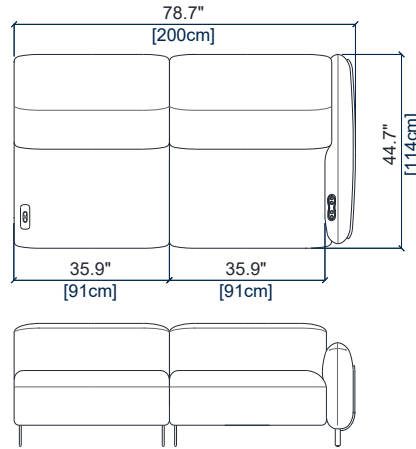

CANAPE 1,5 PLACE (EN 2 PARTIES) – FULL RELAX  
1.5-SEAT SOFA (IN 2 PARTS) – FULL RELAX  
SOFA 1,5 PLAZA (EN 2 PARTES) – FULL RELAX

height: 28.3"/38.6" [72/98 cm]  
seat height: 17.2" [44 cm]  
arm width: 7.1" [18 cm]

FAUTEUIL – FULL RELAX  
ARMCHAIR – FULL RELAX  
SILLON – FULL RELAX

height: 28.3"/38.6" [72/98 cm]  
seat height: 17.2" [44 cm]  
arm width: 7.1" [18 cm]

POUF  
OTTOMAN  
PUF

seat height: 17.2" [44 cm]

height: 28.3"/38.6" [72/98 cm]  
seat height: 17.2" [44 cm]  
arm width: 7.1" [18 cm]

62

BATARD 2,5 PL.ACC.DROIT (EN 2 PARTIES) – FULL RELAX  
2,5-SEAT 1-ARM UNIT RIGHT ARM.(IN 2 PARTS) – FULL RELAX  
BATARD 2,5 PL.APOY.DER. (EN 2 PARTES) – FULL RELAX

height: 28.3"/38.6" [72/98 cm]  
seat height: 17.2" [44 cm]  
arm width: 7.1" [18 cm]

27

BATARD 2 PL.ACC.GAUCHE (EN 2 PARTIES) – FULL RELAX  
2-SEAT 1-ARM UNIT LEFT ARM.(IN 2 PARTS) – FULL RELAX  
BATARD 2 PL.APOY.IZQ. (EN 2 PARTES) – FULL RELAX