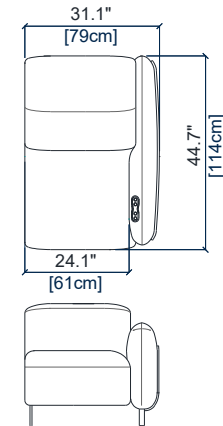

height: 28.3"/38.6" [72/98 cm]  
seat height: 17.2" [44 cm]  
arm width: 7.1" [18 cm]

28P

PETIT BATARD 1 PL. ACC. DROIT – FULL RELAX  
SMALL 1-SEAT 1-ARM UNIT RIGHT ARM. – FULL RELAX  
PEQUEÑO BATARD 1 PL. APOY. DER. – FULL RELAX

height: 28.3"/38.6" [72/98 cm]  
seat height: 17.2" [44 cm]  
arm width: 7.1" [18 cm]

29M

MINI BATARD 1 PL. ACC. GAUCHE – FULL RELAX  
MINI 1-SEAT 1-ARM UNIT LEFT ARM. – FULL RELAX  
MINI BATARD 1 PL. APOY. IZQ. – FULL RELAX

height: 28.3"/38.6" [72/98 cm]  
seat height: 17.2" [44 cm]  
arm width: 7.1" [18 cm]

28M

MINI BATARD 1 PL. ACC. DROIT – FULL RELAX  
MINI 1-SEAT 1-ARM UNIT RIGHT ARM. – FULL RELAX  
MINI BATARD 1 PL. APOY. DER. – FULL RELAX

height: 28.3"/38.6" [72/98 cm]  
seat height: 17.2" [44 cm]  
arm width: 7.1" [18 cm]