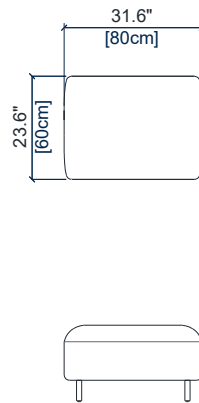

CANAPE 2,5 PLACES (EN 2 PARTIES) – FULL RELAX  
2.5-SEAT SOFA (IN 2 PARTS) – FULL RELAX  
SOFA 2,5 PLAZAS (EN 2 PARTES) – FULL RELAX

height: 28.3"/38.6" [72/98 cm]  
seat height: 17.2" [44 cm]  
arm width: 7.1" [18 cm]

CANAPE 2 PLACES (EN 2 PARTIES) – FULL RELAX  
2-SEAT SOFA (IN 2 PARTS) – FULL RELAX  
SOFA 2 PLAZAS (EN 2 PARTES) – FULL RELAX

height: 28.3"/38.6" [72/98 cm]  
seat height: 17.2" [44 cm]  
arm width: 7.1" [18 cm]

CANAPE 1,5 PLACE (EN 2 PARTIES) – FULL RELAX  
1.5-SEAT SOFA (IN 2 PARTS) – FULL RELAX  
SOFA 1,5 PLAZA (EN 2 PARTES) – FULL RELAX

height: 28.3"/38.6" [72/98 cm]  
seat height: 17.2" [44 cm]  
arm width: 7.1" [18 cm]

FAUTEUIL – FULL RELAX  
ARMCHAIR – FULL RELAX  
SILLON – FULL RELAX

height: 28.3"/38.6" [72/98 cm]  
seat height: 17.2" [44 cm]  
arm width: 7.1" [18 cm]

POUF  
OTTOMAN  
PUF

seat height: 17.2" [44 cm]