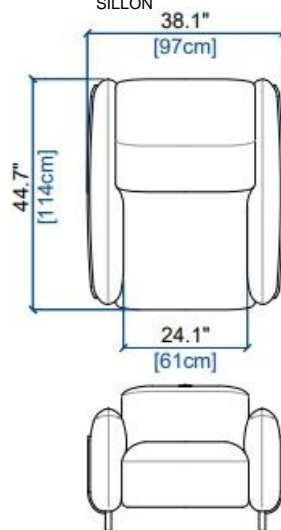

height: 28.3"/38.6" [72/98 cm]
seat height: 17.2" [44 cm]
arm width: 7.1" [18 cm]

CANAPE 2 PLACES
2-SEAT SOFA
SOFA 2 PLAZAS

height: 28.3"/38.6" [72/98 cm]
seat height: 17.2" [44 cm]
arm width: 7.1" [18 cm]

CANAPE 1,5 PLACES
1.5-SEAT SOFA
SOFA 1,5 PLAZAS

height: 28.3"/38.6" [72/98 cm]
seat height: 17.2" [44 cm]
arm width: 7.1" [18 cm]

FAUTEUIL
ARMCHAIR
SILLÓN

height: 28.3"/38.6" [72/98 cm]
seat height: 17.2" [44 cm]
arm width: 7.1" [18 cm]

height: 28.3"/38.6" [72/98 cm]
seat height: 17.2" [44 cm]
arm width: 7.1" [18 cm]

height: 28.3"/38.6" [72/98 cm]
seat height: 17.2" [44 cm]
arm width: 7.1" [18 cm]

height: 28.3"/38.6" [72/98 cm]
seat height: 17.2" [44 cm]
arm width: 7.1" [18 cm]