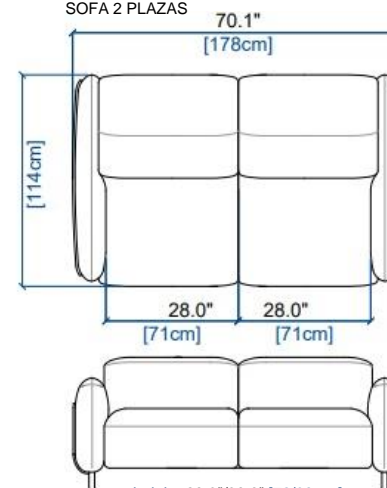

OPALE - DOSSIERS MANUELS

design Maurizio MANZONI

rochebobo
PARIS

CANAPE 3 PLACES
3-SEAT SOFA
SOFA 3 PLAZAS

height: 28.3"/38.6" [72/98 cm]
seat height: 17.2" [44 cm]
arm width: 7.1" [18 cm]

CANAPE 2,5 PLACES
2.5-SEAT SOFA
SOFA 2.5 PLAZAS

height: 28.3"/38.6" [72/98 cm]
seat height: 17.2" [44 cm]
arm width: 7.1" [18 cm]

CANAPE 2 PLACES
2-SEAT SOFA
SOFA 2 PLAZAS

height: 28.3"/38.6" [72/98 cm]
seat height: 17.2" [44 cm]
arm width: 7.1" [18 cm]

CANAPE 1,5 PLACES
1.5-SEAT SOFA
SOFA 1,5 PLAZAS

height: 28.3"/38.6" [72/98 cm]
seat height: 17.2" [44 cm]
arm width: 7.1" [18 cm]

FAUTEUIL
ARMCHAIR
SILLÓN

height: 28.3"/38.6" [72/98 cm]
seat height: 17.2" [44 cm]
arm width: 7.1" [18 cm]

height: 28.3"/38.6" [72/98 cm]
seat height: 17.2" [44 cm]
arm width: 7.1" [18 cm]

height: 28.3"/38.6" [72/98 cm]
seat height: 17.2" [44 cm]
arm width: 7.1" [18 cm]

height: 28.3"/38.6" [72/98 cm]
seat height: 17.2" [44 cm]
arm width: 7.1" [18 cm]