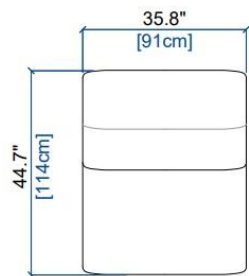

OPALE - DOSSIERS MANUELS

design Maurizio MANZONI

rochebobo
PARIS

01M MAXI CHAUFFEUSE
MAXI ARMLESS CHAIR
MAXI CHAUFFEUSE

height: 28.3"/38.6" [72/98 cm]
seat height: 17.2" [44 cm]