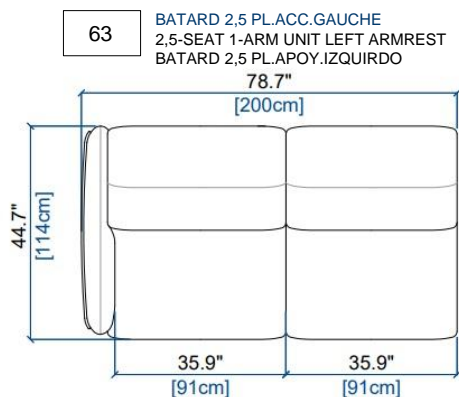

CANAPE 1,5 PLACES
1.5-SEAT SOFA
SOFA 1,5 PLAZAS

height: 28.3"/38.6" [72/98 cm]
seat height: 17.2" [44 cm]
arm width: 7.1" [18 cm]

FAUTEUIL
ARMCHAIR
SILLÓN

height: 28.3"/38.6" [72/98 cm]
seat height: 17.2" [44 cm]
arm width: 7.1" [18 cm]

POUF
OTTOMAN
PUF

seat height: 17.2" [44 cm]

OPALE - DOSSIERS MANUELS

design Maurizio MANZONI

rochebobois
PARIS

height: 28.3"/38.6" [72/98 cm]
seat height: 17.2" [44 cm]
arm width: 7.1" [18 cm]

height: 28.3"/38.6" [72/98 cm]
seat height: 17.2" [44 cm]
arm width: 7.1" [18 cm]

height: 28.3"/38.6" [72/98 cm]
seat height: 17.2" [44 cm]
arm width: 7.1" [18 cm]

height: 28.3"/38.6" [72/98 cm]
seat height: 17.2" [44 cm]
arm width: 7.1" [18 cm]

height: 28.3"/38.6" [72/98 cm]
seat height: 17.2" [44 cm]
arm width: 7.1" [18 cm]