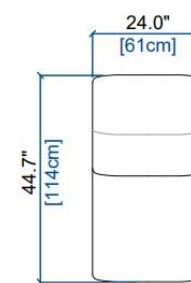

3P MINI CHAUFFEUSE
MINI ARMLESS CHAIR
MINI CHAUFFEUSE

height: 28.3"/38.6" [72/98 cm]
seat height: 17.2" [44 cm]