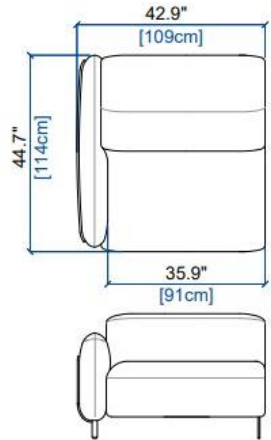

OPALE - DOSSIERS MANUELS

design Maurizio MANZONI

rochebobo
P A R I S

29G GRAND BATARD 1 PL.ACC.GAUCHE
LARGE 1-SEAT 1-ARM UNIT LEFT ARM.
GRAN BATARD 1 PL.APOY.IZQ.

height: 28.3"/38.6" [72/98 cm]
seat height: 17.2" [44 cm]
arm width: 7.1" [18 cm]

28G GRAND BATARD 1 PL.ACC.DROIT
LARGE 1-SEAT 1-ARM UNIT RIGHT ARM.
GRAN BATARD 1 PL.APOY.DER.