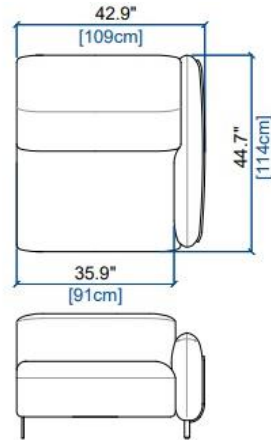

height: 28.3"/38.6" [72/98 cm]
seat height: 17.2" [44 cm]
arm width: 7.1" [18 cm]

height: 28.3"/38.6" [72/98 cm]
seat height: 17.2" [44 cm]
arm width: 7.1" [18 cm]

height: 28.3"/38.6" [72/98 cm]
seat height: 17.2" [44 cm]
arm width: 7.1" [18 cm]

OPALE - DOSSIERS MANUELS

design Maurizio MANZONI

rochebobo
P A R I S

29G GRAND BATARD 1 PL.ACC.GAUCHE
LARGE 1-SEAT 1-ARM UNIT LEFT ARM.
GRAN BATARD 1 PL.APOY.IZQ.

height: 28.3"/38.6" [72/98 cm]
seat height: 17.2" [44 cm]
arm width: 7.1" [18 cm]

28G GRAND BATARD 1 PL.ACC.DROIT
LARGE 1-SEAT 1-ARM UNIT RIGHT ARM.
GRAN BATARD 1 PL.APOY.DER.

height: 28.3"/38.6" [72/98 cm]
seat height: 17.2" [44 cm]
arm width: 7.1" [18 cm]

29 BATARD 1 PL.ACC.GAUCHE
1-SEAT 1-ARM UNIT LEFT ARM.
BATARD 1 PL.APOY.IZQUIRDO