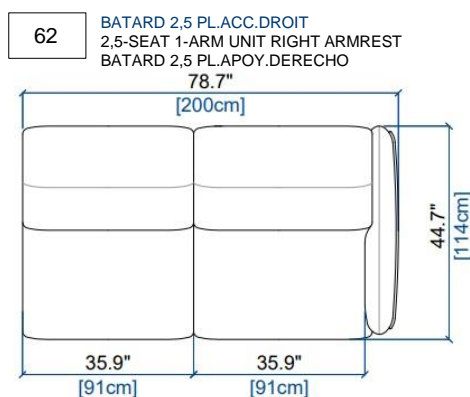

CANAPE 1,5 PLACES
1.5-SEAT SOFA
SOFA 1,5 PLAZAS

height: 28.3"/38.6" [72/98 cm]
seat height: 17.2" [44 cm]
arm width: 7.1" [18 cm]

FAUTEUIL
ARMCHAIR
SILLÓN

height: 28.3"/38.6" [72/98 cm]
seat height: 17.2" [44 cm]
arm width: 7.1" [18 cm]

POUF
OTTOMAN
PUF

seat height: 17.2" [44 cm]

OPALE - DOSSIERS MANUELS

design Maurizio MANZONI

rochebobois
PARIS

height: 28.3"/38.6" [72/98 cm]
seat height: 17.2" [44 cm]
arm width: 7.1" [18 cm]

height: 28.3"/38.6" [72/98 cm]
seat height: 17.2" [44 cm]
arm width: 7.1" [18 cm]

height: 28.3"/38.6" [72/98 cm]
seat height: 17.2" [44 cm]
arm width: 7.1" [18 cm]

height: 28.3"/38.6" [72/98 cm]
seat height: 17.2" [44 cm]
arm width: 7.1" [18 cm]

height: 28.3"/38.6" [72/98 cm]
seat height: 17.2" [44 cm]
arm width: 7.1" [18 cm]