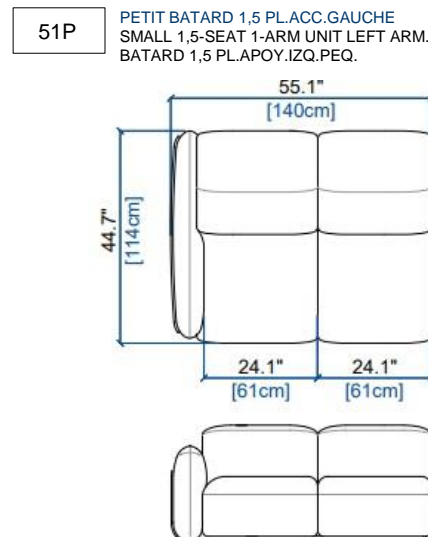

CANAPE 1,5 PLACES
1.5-SEAT SOFA
SOFA 1,5 PLAZAS

height: 28.3"/38.6" [72/98 cm]
seat height: 17.2" [44 cm]
arm width: 7.1" [18 cm]

FAUTEUIL
ARMCHAIR
SILLÓN

height: 28.3"/38.6" [72/98 cm]
seat height: 17.2" [44 cm]
arm width: 7.1" [18 cm]

POUF
OTTOMAN
PUF

seat height: 17.2" [44 cm]

OPALE - DOSSIERS MANUELS

design Maurizio MANZONI

rochebobois
PARIS

height: 28.3"/38.6" [72/98 cm]
seat height: 17.2" [44 cm]
arm width: 7.1" [18 cm]

height: 28.3"/38.6" [72/98 cm]
seat height: 17.2" [44 cm]
arm width: 7.1" [18 cm]

height: 28.3"/38.6" [72/98 cm]
seat height: 17.2" [44 cm]
arm width: 7.1" [18 cm]

height: 28.3"/38.6" [72/98 cm]
seat height: 17.2" [44 cm]
arm width: 7.1" [18 cm]

height: 28.3"/38.6" [72/98 cm]
seat height: 17.2" [44 cm]
arm width: 7.1" [18 cm]