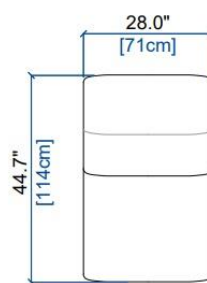

03 PETIT CHAUFFEUSE
SMALL ARMLESS CHAIR
PEQUEÑA CHAUFFEUSE

height: 28.3"/38.6" [72/98 cm]
seat height: 17.2" [44 cm]