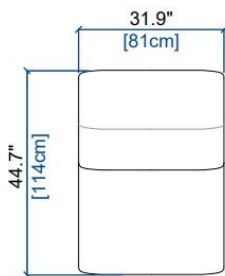

01 CHAUFFEUSE
ARMLESS CHAIR
CHAUFFEUSE

height: 28.3"/38.6" [72/98 cm]
seat height: 17.2" [44 cm]