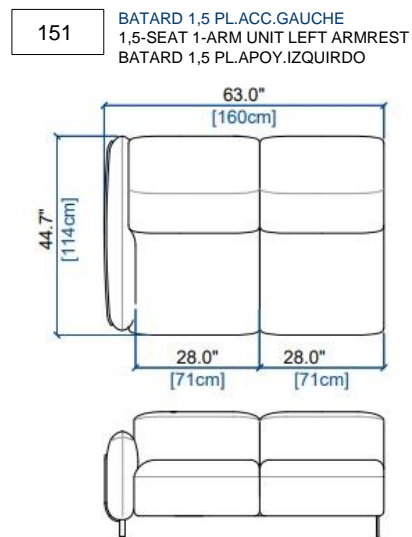

CANAPE 1,5 PLACES
1.5-SEAT SOFA
SOFA 1,5 PLAZAS

height: 28.3"/38.6" [72/98 cm]
seat height: 17.2" [44 cm]
arm width: 7.1" [18 cm]

FAUTEUIL
ARMCHAIR
SILLÓN

height: 28.3"/38.6" [72/98 cm]
seat height: 17.2" [44 cm]
arm width: 7.1" [18 cm]

POUF
OTTOMAN
PUF

seat height: 17.2" [44 cm]

OPALE - DOSSIERS MANUELS

design Maurizio MANZONI

rochebobois
PARIS

height: 28.3"/38.6" [72/98 cm]
seat height: 17.2" [44 cm]
arm width: 7.1" [18 cm]

height: 28.3"/38.6" [72/98 cm]
seat height: 17.2" [44 cm]
arm width: 7.1" [18 cm]

height: 28.3"/38.6" [72/98 cm]
seat height: 17.2" [44 cm]
arm width: 7.1" [18 cm]

height: 28.3"/38.6" [72/98 cm]
seat height: 17.2" [44 cm]
arm width: 7.1" [18 cm]

height: 28.3"/38.6" [72/98 cm]
seat height: 17.2" [44 cm]
arm width: 7.1" [18 cm]