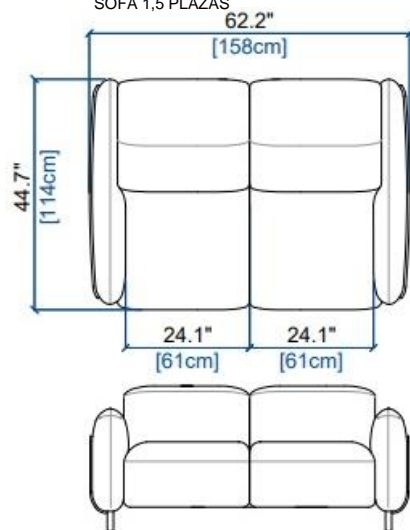

OPALE - DOSSIERS MANUELS

design Maurizio MANZONI

rochebobo
PARIS

CANAPE 3 PLACES
3-SEAT SOFA
SOFA 3 PLAZAS

height: 28.3"/38.6" [72/98 cm]
seat height: 17.2" [44 cm]
arm width: 7.1" [18 cm]

CANAPE 2,5 PLACES
2.5-SEAT SOFA
SOFA 2.5 PLAZAS

height: 28.3"/38.6" [72/98 cm]
seat height: 17.2" [44 cm]
arm width: 7.1" [18 cm]

CANAPE 2 PLACES
2-SEAT SOFA
SOFA 2 PLAZAS

height: 28.3"/38.6" [72/98 cm]
seat height: 17.2" [44 cm]
arm width: 7.1" [18 cm]

CANAPE 1,5 PLACES
1.5-SEAT SOFA
SOFA 1,5 PLAZAS

height: 28.3"/38.6" [72/98 cm]
seat height: 17.2" [44 cm]
arm width: 7.1" [18 cm]

FAUTEUIL
ARMCHAIR
SILLÓN

height: 28.3"/38.6" [72/98 cm]
seat height: 17.2" [44 cm]
arm width: 7.1" [18 cm]

height: 28.3"/38.6" [72/98 cm]
seat height: 17.2" [44 cm]
arm width: 7.1" [18 cm]

height: 28.3"/38.6" [72/98 cm]
seat height: 17.2" [44 cm]
arm width: 7.1" [18 cm]

height: 28.3"/38.6" [72/98 cm]
seat height: 17.2" [44 cm]
arm width: 7.1" [18 cm]