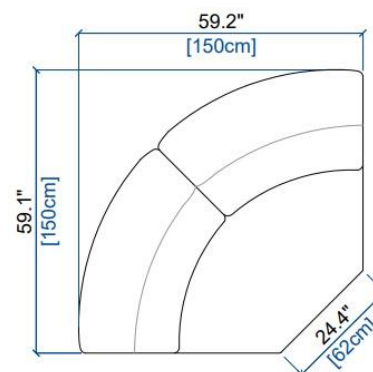

height: 28.3"/38.6" [72/98 cm]
seat height: 17.2" [44 cm]
arm width: 7.1" [18 cm]

height: 28.3"/38.6" [72/98 cm]
seat height: 17.2" [44 cm]
arm width: 7.1" [18 cm]

height: 28.3"/38.6" [72/98 cm]
seat height: 17.2" [44 cm]
arm width: 7.1" [18 cm]

rochebobo
PARIS

01M MAXI CHAUFFEUSE
MAXI ARMLESS CHAIR
MAXI CHAUFFEUSE

height: 28.3"/38.6" [72/98 cm]
seat height: 17.2" [44 cm]

01 CHAUFFEUSE
ARMLESS CHAIR
CHAUFFEUSE

height: 28.3"/38.6" [72/98 cm]
seat height: 17.2" [44 cm]

03 PETIT CHAUFFEUSE
SMALL ARMLESS CHAIR
PEQUEÑA CHAUFFEUSE

height: 28.3"/38.6" [72/98 cm]
seat height: 17.2" [44 cm]

3P MINI CHAUFFEUSE
MINI ARMLESS CHAIR
MINI CHAUFFEUSE

height: 28.3"/38.6" [72/98 cm]
seat height: 17.2" [44 cm]

37 GRAND ANGLE PANORAIMQUE
LARGE PANORAMIC CORNER
GRAN ÁNGULO PANORÁMICO

height: 28.3"/38.6" [72/98 cm]
seat height: 17.2" [44 cm]