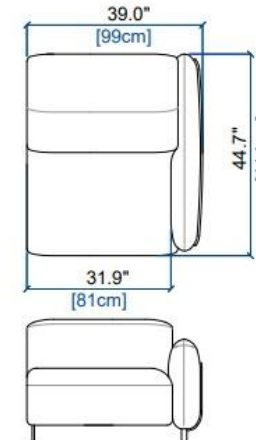

height: 28.3"/38.6" [72/98 cm]
seat height: 17.2" [44 cm]
arm width: 7.1" [18 cm]

height: 28.3"/38.6" [72/98 cm]
seat height: 17.2" [44 cm]
arm width: 7.1" [18 cm]

height: 28.3"/38.6" [72/98 cm]
seat height: 17.2" [44 cm]
arm width: 7.1" [18 cm]

28G GRAND BATARD 1 PL.ACC.DROIT
LARGE 1-SEAT 1-ARM UNIT RIGHT ARM.
GRAN BATARD 1 PL.APOY.DER.

height: 28.3"/38.6" [72/98 cm]
seat height: 17.2" [44 cm]
arm width: 7.1" [18 cm]

29 BATARD 1 PL.ACC.GAUCHE
1-SEAT 1-ARM UNIT LEFT ARM.
BATARD 1 PL.APOY.IZQUIRDO

height: 28.3"/38.6" [72/98 cm]
seat height: 17.2" [44 cm]
arm width: 7.1" [18 cm]

28 BATARD 1 PL.ACC.DROIT
1-SEAT 1-ARM UNIT RIGHT ARM.
BATARD 1 PL.APOY.DERECHO

height: 28.3"/38.6" [72/98 cm]
seat height: 17.2" [44 cm]
arm width: 7.1" [18 cm]