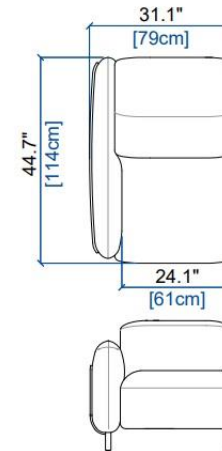

height: 28.3"/38.6" [72/98 cm]
seat height: 17.2" [44 cm]
arm width: 7.1" [18 cm]

height: 28.3"/38.6" [72/98 cm]
seat height: 17.2" [44 cm]
arm width: 7.1" [18 cm]

height: 28.3"/38.6" [72/98 cm]
seat height: 17.2" [44 cm]
arm width: 7.1" [18 cm]

height: 28.3"/38.6" [72/98 cm]
seat height: 17.2" [44 cm]
arm width: 7.1" [18 cm]

28 BATARD 1 PL.ACC.DROIT
1-SEAT 1-ARM UNIT RIGHT ARM.
BATARD 1 PL.APOY.DERECHO

height: 28.3"/38.6" [72/98 cm]
seat height: 17.2" [44 cm]
arm width: 7.1" [18 cm]

29P PETIT BATARD 1 PL.ACC.GAUCHE
SMALL 1-SEAT 1-ARM UNIT LEFT ARM.
PEQUEÑO BATARD 1 PL.APOY.IZQ.

height: 28.3"/38.6" [72/98 cm]
seat height: 17.2" [44 cm]
arm width: 7.1" [18 cm]

28P PETIT BATARD 1 PL.ACC.DROIT
SMALL 1-SEAT 1-ARM UNIT RIGHT ARM.
PEQUEÑO BATARD 1 PL.APOY.DER.

height: 28.3"/38.6" [72/98 cm]
seat height: 17.2" [44 cm]
arm width: 7.1" [18 cm]

29M MINI BATARD 1 PL.ACC.GAUCHE
MINI 1-SEAT 1-ARM UNIT LEFT ARM.
MINI BATARD 1 PL.APOY.IZQU.

height: 28.3"/38.6" [72/98 cm]
seat height: 17.2" [44 cm]
arm width: 7.1" [18 cm]