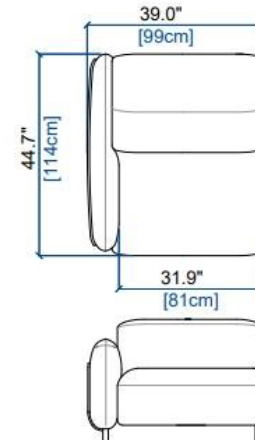

height: 28.3"/38.6" [72/98 cm]
seat height: 17.2" [44 cm]
arm width: 7.1" [18 cm]

height: 28.3"/38.6" [72/98 cm]
seat height: 17.2" [44 cm]
arm width: 7.1" [18 cm]

height: 28.3"/38.6" [72/98 cm]
seat height: 17.2" [44 cm]
arm width: 7.1" [18 cm]

OPALE - DOSSIERS MANUELS

design Maurizio MANZONI

rochebobo
P A R I S

29G GRAND BATARD 1 PL.ACC.GAUCHE
LARGE 1-SEAT 1-ARM UNIT LEFT ARM.
GRAN BATARD 1 PL.APOY.IZQ.

height: 28.3"/38.6" [72/98 cm]
seat height: 17.2" [44 cm]
arm width: 7.1" [18 cm]

28G GRAND BATARD 1 PL.ACC.DROIT
LARGE 1-SEAT 1-ARM UNIT RIGHT ARM.
GRAN BATARD 1 PL.APOY.DER.

height: 28.3"/38.6" [72/98 cm]
seat height: 17.2" [44 cm]
arm width: 7.1" [18 cm]

29 BATARD 1 PL.ACC.GAUCHE
1-SEAT 1-ARM UNIT LEFT ARM.
BATARD 1 PL.APOY.IZQUIRDO