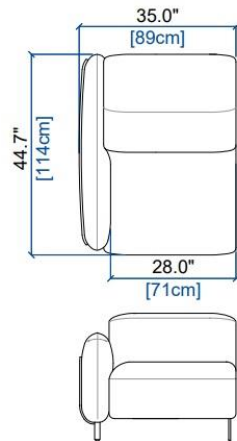

height: 28.3"/38.6" [72/98 cm]
seat height: 17.2" [44 cm]
arm width: 7.1" [18 cm]

28P PETIT BATARD 1 PL.ACC.DROIT
SMALL 1-SEAT 1-ARM UNIT RIGHT ARM.
PEQUEÑO BATARD 1 PL.APOY.DER.