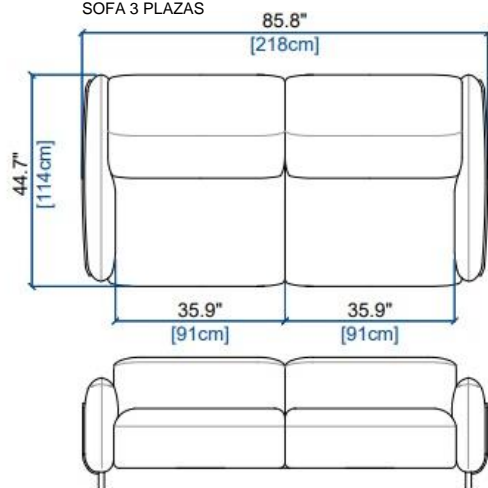

OPALE - DOSSIERS MANUELS

design Maurizio MANZONI

rochebobo
PARIS

CANAPE 3 PLACES
3-SEAT SOFA
SOFA 3 PLAZAS

height: 28.3"/38.6" [72/98 cm]
seat height: 17.2" [44 cm]
arm width: 7.1" [18 cm]

CANAPE 2,5 PLACES
2.5-SEAT SOFA
SOFA 2.5 PLAZAS

height: 28.3"/38.6" [72/98 cm]
seat height: 17.2" [44 cm]
arm width: 7.1" [18 cm]

CANAPE 2 PLACES
2-SEAT SOFA
SOFA 2 PLAZAS

height: 28.3"/38.6" [72/98 cm]
seat height: 17.2" [44 cm]
arm width: 7.1" [18 cm]

CANAPE 1,5 PLACES
1.5-SEAT SOFA
SOFA 1,5 PLAZAS

height: 28.3"/38.6" [72/98 cm]
seat height: 17.2" [44 cm]
arm width: 7.1" [18 cm]

FAUTEUIL
ARMCHAIR
SILLÓN

height: 28.3"/38.6" [72/98 cm]
seat height: 17.2" [44 cm]
arm width: 7.1" [18 cm]

height: 28.3"/38.6" [72/98 cm]
seat height: 17.2" [44 cm]
arm width: 7.1" [18 cm]

height: 28.3"/38.6" [72/98 cm]
seat height: 17.2" [44 cm]
arm width: 7.1" [18 cm]

height: 28.3"/38.6" [72/98 cm]
seat height: 17.2" [44 cm]
arm width: 7.1" [18 cm]