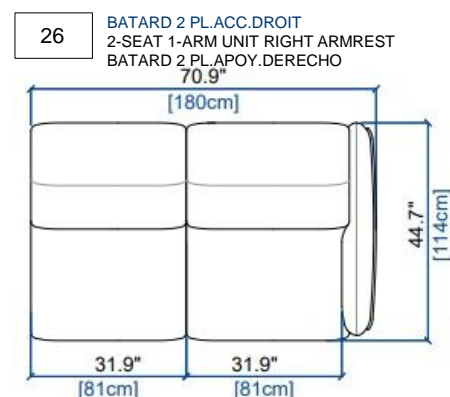

CANAPE 1,5 PLACES
1.5-SEAT SOFA
SOFA 1,5 PLAZAS

height: 28.3"/38.6" [72/98 cm]
seat height: 17.2" [44 cm]
arm width: 7.1" [18 cm]

FAUTEUIL
ARMCHAIR
SILLÓN

height: 28.3"/38.6" [72/98 cm]
seat height: 17.2" [44 cm]
arm width: 7.1" [18 cm]

POUF
OTTOMAN
PUF

seat height: 17.2" [44 cm]

OPALE - DOSSIERS MANUELS

design Maurizio MANZONI

rochebobois
PARIS

height: 28.3"/38.6" [72/98 cm]
seat height: 17.2" [44 cm]
arm width: 7.1" [18 cm]

height: 28.3"/38.6" [72/98 cm]
seat height: 17.2" [44 cm]
arm width: 7.1" [18 cm]

height: 28.3"/38.6" [72/98 cm]
seat height: 17.2" [44 cm]
arm width: 7.1" [18 cm]

height: 28.3"/38.6" [72/98 cm]
seat height: 17.2" [44 cm]
arm width: 7.1" [18 cm]

height: 28.3"/38.6" [72/98 cm]
seat height: 17.2" [44 cm]
arm width: 7.1" [18 cm]