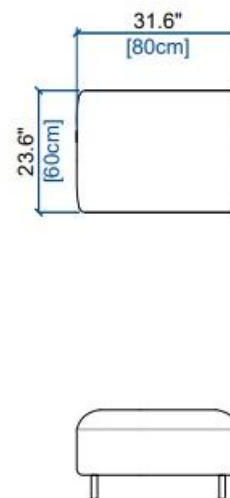

height: 28.3"/38.6" [72/98 cm]
seat height: 17.2" [44 cm]
arm width: 7.1" [18 cm]

CANAPE 2 PLACES
2-SEAT SOFA
SOFA 2 PLAZAS

height: 28.3"/38.6" [72/98 cm]
seat height: 17.2" [44 cm]
arm width: 7.1" [18 cm]

CANAPE 1,5 PLACES
1.5-SEAT SOFA
SOFA 1,5 PLAZAS

height: 28.3"/38.6" [72/98 cm]
seat height: 17.2" [44 cm]
arm width: 7.1" [18 cm]

FAUTEUIL
ARMCHAIR
SILLÓN

height: 28.3"/38.6" [72/98 cm]
seat height: 17.2" [44 cm]
arm width: 7.1" [18 cm]

POUF
OTTOMAN
PUF

seat height: 17.2" [44 cm]

OPALE - DOSSIERS MANUELS

design Maurizio MANZONI

rochebobois
PARIS

height: 28.3"/38.6" [72/98 cm]
seat height: 17.2" [44 cm]
arm width: 7.1" [18 cm]

height: 28.3"/38.6" [72/98 cm]
seat height: 17.2" [44 cm]
arm width: 7.1" [18 cm]

height: 28.3"/38.6" [72/98 cm]
seat height: 17.2" [44 cm]
arm width: 7.1" [18 cm]

height: 28.3"/38.6" [72/98 cm]
seat height: 17.2" [44 cm]
arm width: 7.1" [18 cm]

height: 28.3"/38.6" [72/98 cm]
seat height: 17.2" [44 cm]
arm width: 7.1" [18 cm]