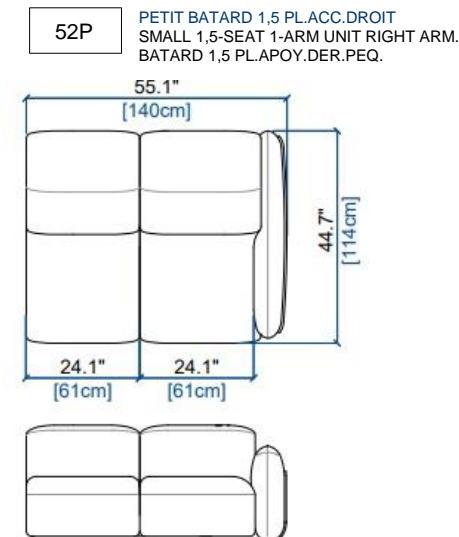

CANAPE 1,5 PLACES
1.5-SEAT SOFA
SOFA 1,5 PLAZAS

height: 28.3"/38.6" [72/98 cm]
seat height: 17.2" [44 cm]
arm width: 7.1" [18 cm]

FAUTEUIL
ARMCHAIR
SILLÓN

height: 28.3"/38.6" [72/98 cm]
seat height: 17.2" [44 cm]
arm width: 7.1" [18 cm]

POUF
OTTOMAN
PUF

seat height: 17.2" [44 cm]

OPALE - DOSSIERS MANUELS

design Maurizio MANZONI

rochebobois
PARIS

height: 28.3"/38.6" [72/98 cm]
seat height: 17.2" [44 cm]
arm width: 7.1" [18 cm]

height: 28.3"/38.6" [72/98 cm]
seat height: 17.2" [44 cm]
arm width: 7.1" [18 cm]

height: 28.3"/38.6" [72/98 cm]
seat height: 17.2" [44 cm]
arm width: 7.1" [18 cm]

height: 28.3"/38.6" [72/98 cm]
seat height: 17.2" [44 cm]
arm width: 7.1" [18 cm]

height: 28.3"/38.6" [72/98 cm]
seat height: 17.2" [44 cm]
arm width: 7.1" [18 cm]