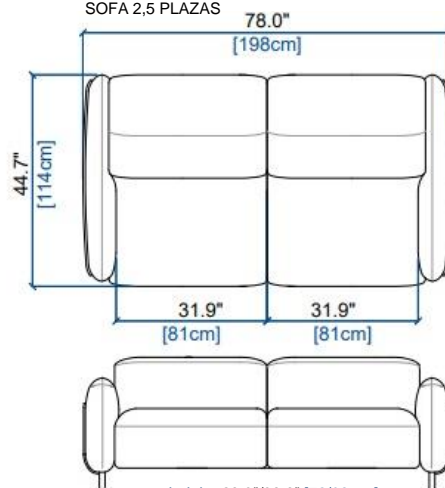

OPALE - DOSSIERS MANUELS

design Maurizio MANZONI

rochebobo
PARIS

CANAPE 3 PLACES
3-SEAT SOFA
SOFA 3 PLAZAS

height: 28.3"/38.6" [72/98 cm]
seat height: 17.2" [44 cm]
arm width: 7.1" [18 cm]

CANAPE 2,5 PLACES
2.5-SEAT SOFA
SOFA 2.5 PLAZAS

height: 28.3"/38.6" [72/98 cm]
seat height: 17.2" [44 cm]
arm width: 7.1" [18 cm]

CANAPE 2 PLACES
2-SEAT SOFA
SOFA 2 PLAZAS

height: 28.3"/38.6" [72/98 cm]
seat height: 17.2" [44 cm]
arm width: 7.1" [18 cm]

CANAPE 1,5 PLACES
1.5-SEAT SOFA
SOFA 1,5 PLAZAS

height: 28.3"/38.6" [72/98 cm]
seat height: 17.2" [44 cm]
arm width: 7.1" [18 cm]

FAUTEUIL
ARMCHAIR
SILLÓN

height: 28.3"/38.6" [72/98 cm]
seat height: 17.2" [44 cm]
arm width: 7.1" [18 cm]

height: 28.3"/38.6" [72/98 cm]
seat height: 17.2" [44 cm]
arm width: 7.1" [18 cm]

height: 28.3"/38.6" [72/98 cm]
seat height: 17.2" [44 cm]
arm width: 7.1" [18 cm]

height: 28.3"/38.6" [72/98 cm]
seat height: 17.2" [44 cm]
arm width: 7.1" [18 cm]