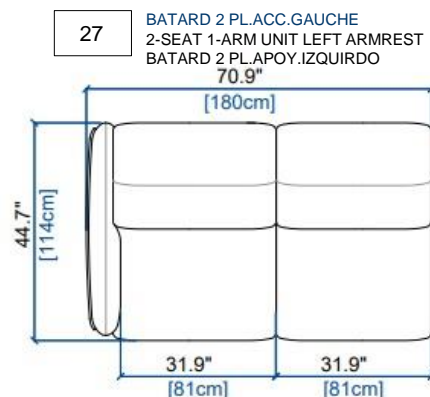

CANAPE 1,5 PLACES
1.5-SEAT SOFA
SOFA 1,5 PLAZAS

height: 28.3"/38.6" [72/98 cm]
seat height: 17.2" [44 cm]
arm width: 7.1" [18 cm]

FAUTEUIL
ARMCHAIR
SILLÓN

height: 28.3"/38.6" [72/98 cm]
seat height: 17.2" [44 cm]
arm width: 7.1" [18 cm]

POUF
OTTOMAN
PUF

seat height: 17.2" [44 cm]

OPALE - DOSSIERS MANUELS

design Maurizio MANZONI

rochebobois
PARIS

height: 28.3"/38.6" [72/98 cm]
seat height: 17.2" [44 cm]
arm width: 7.1" [18 cm]

height: 28.3"/38.6" [72/98 cm]
seat height: 17.2" [44 cm]
arm width: 7.1" [18 cm]

height: 28.3"/38.6" [72/98 cm]
seat height: 17.2" [44 cm]
arm width: 7.1" [18 cm]

height: 28.3"/38.6" [72/98 cm]
seat height: 17.2" [44 cm]
arm width: 7.1" [18 cm]

height: 28.3"/38.6" [72/98 cm]
seat height: 17.2" [44 cm]
arm width: 7.1" [18 cm]