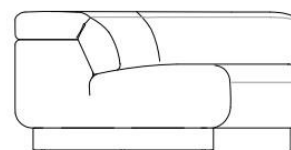

37 GRAND ANGLE PANORAIMQUE
LARGE PANORAMIC CORNER
GRAN ÁNGULO PANORÁMICO

height: 28.3"/38.6" [72/98 cm]
seat height: 17.2" [44 cm]