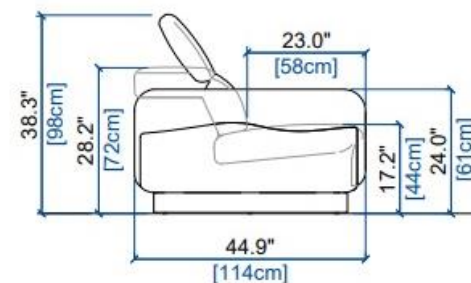

height: 28.3"/38.6" [72/98 cm]
seat height: 17.2" [44 cm]
arm width: 7.1" [18 cm]

CANAPE 2 PLACES
2-SEAT SOFA
SOFA 2 PLAZAS

height: 28.3"/38.6" [72/98 cm]
seat height: 17.2" [44 cm]
arm width: 7.1" [18 cm]

CANAPE 1,5 PLACES
1.5-SEAT SOFA
SOFA 1,5 PLAZAS

height: 28.3"/38.6" [72/98 cm]
seat height: 17.2" [44 cm]
arm width: 7.1" [18 cm]

FAUTEUIL
ARMCHAIR
SILLÓN

height: 28.3"/38.6" [72/98 cm]
seat height: 17.2" [44 cm]
arm width: 7.1" [18 cm]

POUF
OTTOMAN
PUF

seat height: 17.2" [44 cm]

OPALE - DOSSIERS MANUELS

design Maurizio MANZONI

rochebobois
PARIS

height: 28.3"/38.6" [72/98 cm]
seat height: 17.2" [44 cm]
arm width: 7.1" [18 cm]

height: 28.3"/38.6" [72/98 cm]
seat height: 17.2" [44 cm]
arm width: 7.1" [18 cm]

height: 28.3"/38.6" [72/98 cm]
seat height: 17.2" [44 cm]
arm width: 7.1" [18 cm]

height: 28.3"/38.6" [72/98 cm]
seat height: 17.2" [44 cm]
arm width: 7.1" [18 cm]

height: 28.3"/38.6" [72/98 cm]
seat height: 17.2" [44 cm]
arm width: 7.1" [18 cm]