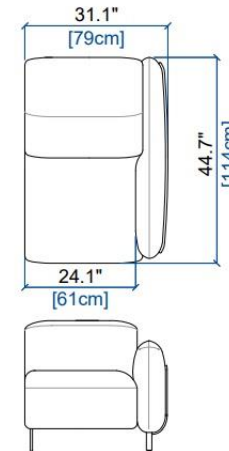

height: 28.3"/38.6" [72/98 cm]
seat height: 17.2" [44 cm]
arm width: 7.1" [18 cm]