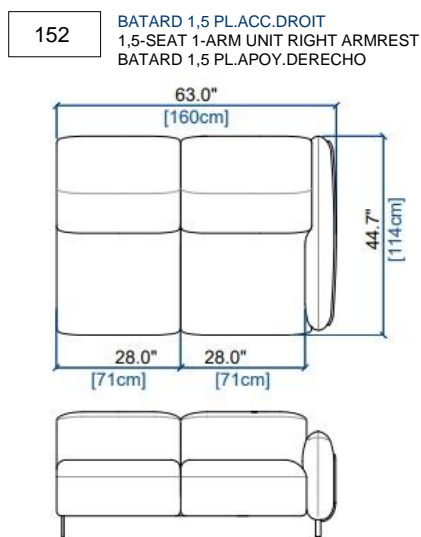

CANAPE 1,5 PLACES
1.5-SEAT SOFA
SOFA 1,5 PLAZAS

height: 28.3"/38.6" [72/98 cm]
seat height: 17.2" [44 cm]
arm width: 7.1" [18 cm]

FAUTEUIL
ARMCHAIR
SILLÓN

height: 28.3"/38.6" [72/98 cm]
seat height: 17.2" [44 cm]
arm width: 7.1" [18 cm]

POUF
OTTOMAN
PUF

seat height: 17.2" [44 cm]

OPALE - DOSSIERS MANUELS

design Maurizio MANZONI

rochebobois
PARIS

height: 28.3"/38.6" [72/98 cm]
seat height: 17.2" [44 cm]
arm width: 7.1" [18 cm]

height: 28.3"/38.6" [72/98 cm]
seat height: 17.2" [44 cm]
arm width: 7.1" [18 cm]

height: 28.3"/38.6" [72/98 cm]
seat height: 17.2" [44 cm]
arm width: 7.1" [18 cm]

height: 28.3"/38.6" [72/98 cm]
seat height: 17.2" [44 cm]
arm width: 7.1" [18 cm]

height: 28.3"/38.6" [72/98 cm]
seat height: 17.2" [44 cm]
arm width: 7.1" [18 cm]