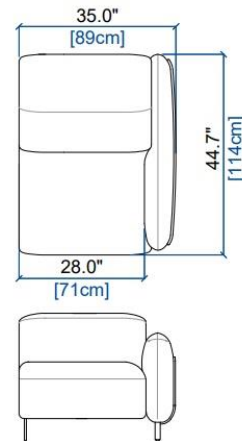

height: 28.3"/38.6" [72/98 cm]
seat height: 17.2" [44 cm]
arm width: 7.1" [18 cm]

height: 28.3"/38.6" [72/98 cm]
seat height: 17.2" [44 cm]
arm width: 7.1" [18 cm]

height: 28.3"/38.6" [72/98 cm]
seat height: 17.2" [44 cm]
arm width: 7.1" [18 cm]

height: 28.3"/38.6" [72/98 cm]
seat height: 17.2" [44 cm]
arm width: 7.1" [18 cm]

28 BATARD 1 PL.ACC.DROIT
1-SEAT 1-ARM UNIT RIGHT ARM.
BATARD 1 PL.APOY.DERECHO

height: 28.3"/38.6" [72/98 cm]
seat height: 17.2" [44 cm]
arm width: 7.1" [18 cm]

29P PETIT BATARD 1 PL.ACC.GAUCHE
SMALL 1-SEAT 1-ARM UNIT LEFT ARM.
PEQUEÑO BATARD 1 PL.APOY.IZQ.

height: 28.3"/38.6" [72/98 cm]
seat height: 17.2" [44 cm]
arm width: 7.1" [18 cm]

28P PETIT BATARD 1 PL.ACC.DROIT
SMALL 1-SEAT 1-ARM UNIT RIGHT ARM.
PEQUEÑO BATARD 1 PL.APOY.DER.