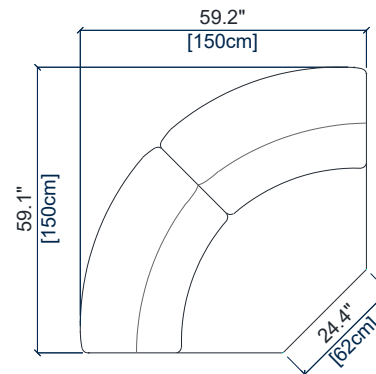

height: 28.3"/38.6" [72/98 cm]
seat height: 17.2" [44 cm]
arm width: 7.1" [18 cm]

28M MINI BATARD 1 PL. ACC.DROIT
MINI 1-SEAT 1-ARM UNIT RIGHT ARM.
MINI BATARD 1 PL. APOY.DER.

height: 28.3"/38.6" [72/98 cm]
seat height: 17.2" [44 cm]
arm width: 7.1" [18 cm]

OPALE - DOSSIERS MANUELS

design Maurizio MANZONI

01M MAXI CHAUFFEUSE
MAXI ARMLESS CHAIR
MAXI CHAUFFEUSE

height: 28.3"/38.6" [72/98 cm]
seat height: 17.2" [44 cm]

01 CHAUFFEUSE
ARMLESS CHAIR
CHAUFFEUSE

height: 28.3"/38.6" [72/98 cm]
seat height: 17.2" [44 cm]

03 PETIT CHAUFFEUSE
SMALL ARMLESS CHAIR
PEQUEÑA CHAUFFEUSE

height: 28.3"/38.6" [72/98 cm]
seat height: 17.2" [44 cm]

3P MINI CHAUFFEUSE
MINI ARMLESS CHAIR
MINI CHAUFFEUSE

height: 28.3"/38.6" [72/98 cm]
seat height: 17.2" [44 cm]

37 GRAND ANGLE PANORAMIQUE
LARGE PANORAMIC CORNER
GRAN ANGULO PANORÁMICO

height: 28.3"/38.6" [72/98 cm]
seat height: 17.2" [44 cm]