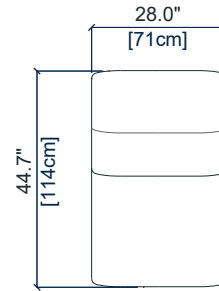

height: 28.3"/38.6" [72/98 cm]
seat height: 17.2" [44 cm]
arm width: 7.1" [18 cm]

28G GRAND BATARD 1 PL. ACC.DROIT
LARGE 1-SEAT 1-ARM UNIT RIGHT ARM.
GRAN BATARD 1 PL. APOY.DER.

height: 28.3"/38.6" [72/98 cm]
seat height: 17.2" [44 cm]
arm width: 7.1" [18 cm]

height: 28.3"/38.6" [72/98 cm]
seat height: 17.2" [44 cm]
arm width: 7.1" [18 cm]

28M MINI BATARD 1 PL. ACC.DROIT
MINI 1-SEAT 1-ARM UNIT RIGHT ARM.
MINI BATARD 1 PL. APOY.DER.

height: 28.3"/38.6" [72/98 cm]
seat height: 17.2" [44 cm]
arm width: 7.1" [18 cm]

OPALE - DOSSIERS MANUELS

design Maurizio MANZONI

01M MAXI CHAUFFEUSE
MAXI ARMLESS CHAIR
MAXI CHAUFFEUSE

height: 28.3"/38.6" [72/98 cm]
seat height: 17.2" [44 cm]

01 CHAUFFEUSE
ARMLESS CHAIR
CHAUFFEUSE

height: 28.3"/38.6" [72/98 cm]
seat height: 17.2" [44 cm]

03 PETIT CHAUFFEUSE
SMALL ARMLESS CHAIR
PEQUEÑA CHAUFFEUSE

height: 28.3"/38.6" [72/98 cm]
seat height: 17.2" [44 cm]

3P MINI CHAUFFEUSE
MINI ARMLESS CHAIR
MINI CHAUFFEUSE

height: 28.3"/38.6" [72/98 cm]
seat height: 17.2" [44 cm]