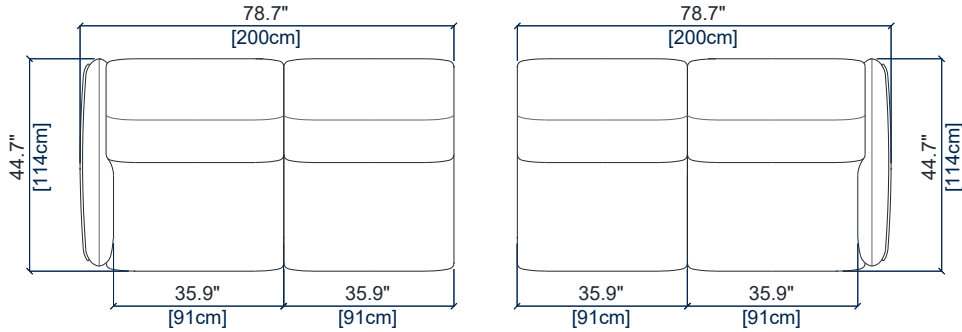

CANAPE 2 PLACES
2-SEAT SOFA
SOFA 2 PLAZAS

height: 28.3"/38.6" [72/98 cm]
seat height: 17.2" [44 cm]
arm width: 7.1" [18 cm]

CANAPE 1,5 PLACE
1,5-SEAT SOFA
SOFA 1,5 PLAZA

height: 28.3"/38.6" [72/98 cm]
seat height: 17.2" [44 cm]
arm width: 7.1" [18 cm]

FAUTEUIL
ARMCHAIR
SILLÓN

height: 28.3"/38.6" [72/98 cm]
seat height: 17.2" [44 cm]
arm width: 7.1" [18 cm]

POUF
OTTOMAN
PUF

seat height: 17.2" [44 cm]

OPALE - DOSSIERS MANUELS

design Maurizio MANZONI

rochebobois
PARIS

63

BATARD 2,5 PL. ACC.GAUCHE
2,5-SEAT 1-ARM UNIT LEFT ARMREST
BATARD 2,5 PL. APOY.IZQUIRDO

height: 28.3"/38.6" [72/98 cm]
seat height: 17.2" [44 cm]
arm width: 7.1" [18 cm]

62

BATARD 2,5 PL. ACC.DROIT
2,5-SEAT 1-ARM UNIT RIGHT ARMREST
BATARD 2,5 PL. APOY.DERECHO

height: 28.3"/38.6" [72/98 cm]
seat height: 17.2" [44 cm]
arm width: 7.1" [18 cm]

27

BATARD 2 PL. ACC.GAUCHE
2-SEAT 1-ARM UNIT LEFT ARMREST
BATARD 2 PL. APOY.IZQUIRDO

height: 28.3"/38.6" [72/98 cm]
seat height: 17.2" [44 cm]
arm width: 7.1" [18 cm]