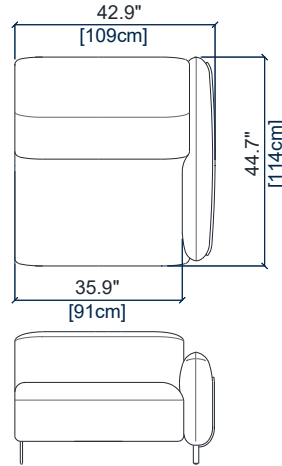

height: 28.3"/38.6" [72/98 cm]
seat height: 17.2" [44 cm]
arm width: 7.1" [18 cm]

152

BATARD 1,5 PL. ACC.DROIT
1,5-SEAT 1-ARM UNIT RIGHT ARMREST
BATARD 1,5 PL. APOY.DERECHO

height: 28.3"/38.6" [72/98 cm]
seat height: 17.2" [44 cm]
arm width: 7.1" [18 cm]

51P

PETIT BATARD 1,5 PL. ACC.GAUCHE
SMALL 1,5-SEAT 1-ARM UNIT LEFT ARM.
BATARD 1,5 PL. APOY.IZQ.PEQ.

height: 28.3"/38.6" [72/98 cm]
seat height: 17.2" [44 cm]
arm width: 7.1" [18 cm]

52P

PETIT BATARD 1,5 PL. ACC.DROIT
SMALL 1,5-SEAT 1-ARM UNIT RIGHT ARM.
BATARD 1,5 PL. APOY.DER.PEQ.

height: 28.3"/38.6" [72/98 cm]
seat height: 17.2" [44 cm]
arm width: 7.1" [18 cm]

OPALE - DOSSIERS MANUELS

design Maurizio MANZONI

29G GRAND BATARD 1 PL. ACC.GAUCHE
LARGE 1-SEAT 1-ARM UNIT LEFT ARM.
GRAN BATARD 1 PL. APOY.IZQ.

height: 28.3"/38.6" [72/98 cm]
seat height: 17.2" [44 cm]
arm width: 7.1" [18 cm]

28G GRAND BATARD 1 PL. ACC.DROIT
LARGE 1-SEAT 1-ARM UNIT RIGHT ARM.
GRAN BATARD 1 PL. APOY.DER.

height: 28.3"/38.6" [72/98 cm]
seat height: 17.2" [44 cm]
arm width: 7.1" [18 cm]