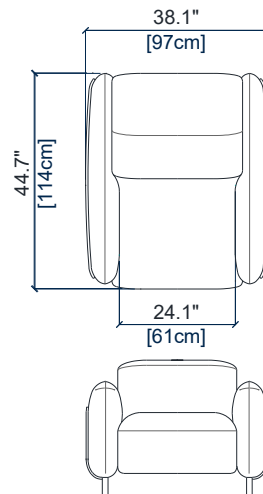

design Maurizio MANZONI

CANAPE 3 PLACES
3-SEAT SOFA
SOFA 3 PLAZAS

height: 28.3"/38.6" [72/98 cm]
seat height: 17.2" [44 cm]
arm width: 7.1" [18 cm]

CANAPE 2,5 PLACES
2.5-SEAT SOFA
SOFA 2,5 PLAZAS

height: 28.3"/38.6" [72/98 cm]
seat height: 17.2" [44 cm]
arm width: 7.1" [18 cm]

CANAPE 2 PLACES
2-SEAT SOFA
SOFA 2 PLAZAS

height: 28.3"/38.6" [72/98 cm]
seat height: 17.2" [44 cm]
arm width: 7.1" [18 cm]

CANAPE 1,5 PLACE
1,5-SEAT SOFA
SOFA 1,5 PLAZA

height: 28.3"/38.6" [72/98 cm]
seat height: 17.2" [44 cm]
arm width: 7.1" [18 cm]

FAUTEUIL
ARMCHAIR
SILLÓN

height: 28.3"/38.6" [72/98 cm]
seat height: 17.2" [44 cm]
arm width: 7.1" [18 cm]

POUF
OTTOMAN
PUF

seat height: 17.2" [44 cm]

OPALE - DOSSIERS MANUELS

design Maurizio MANZONI

rochebobois
PARIS

height: 28.3"/38.6" [72/98 cm]
seat height: 17.2" [44 cm]
arm width: 7.1" [18 cm]

27

BATARD 2 PL. ACC.GAUCHE
2-SEAT 1-ARM UNIT LEFT ARMREST
BATARD 2 PL. APOY.IZQUIRDO

height: 28.3"/38.6" [72/98 cm]
seat height: 17.2" [44 cm]
arm width: 7.1" [18 cm]