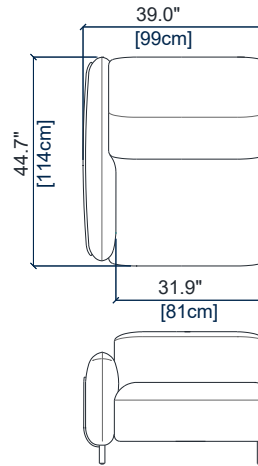

29 BATARD 1 PL. ACC.GAUCHE
1-SEAT 1-ARM UNIT LEFT ARM.
BATARD 1 PL. APOY.IZQUIRDO

height: 28.3"/38.6" [72/98 cm]
seat height: 17.2" [44 cm]
arm width: 7.1" [18 cm]