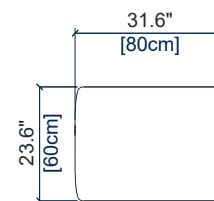

design Maurizio MANZONI

CANAPE 3 PLACES
3-SEAT SOFA
SOFA 3 PLAZAS

height: 28.3"/38.6" [72/98 cm]
seat height: 17.2" [44 cm]
arm width: 7.1" [18 cm]

CANAPE 2,5 PLACES
2.5-SEAT SOFA
SOFA 2,5 PLAZAS

height: 28.3"/38.6" [72/98 cm]
seat height: 17.2" [44 cm]
arm width: 7.1" [18 cm]

CANAPE 2 PLACES
2-SEAT SOFA
SOFA 2 PLAZAS

height: 28.3"/38.6" [72/98 cm]
seat height: 17.2" [44 cm]
arm width: 7.1" [18 cm]

CANAPE 1,5 PLACE
1,5-SEAT SOFA
SOFA 1,5 PLAZA

height: 28.3"/38.6" [72/98 cm]
seat height: 17.2" [44 cm]
arm width: 7.1" [18 cm]

FAUTEUIL
ARMCHAIR
SILLÓN

height: 28.3"/38.6" [72/98 cm]
seat height: 17.2" [44 cm]
arm width: 7.1" [18 cm]

POUF
OTTOMAN
PUF

seat height: 17.2" [44 cm]

OPALE - DOSSIERS MANUELS

design Maurizio MANZONI

rochebobois
PARIS

height: 28.3"/38.6" [72/98 cm]
seat height: 17.2" [44 cm]
arm width: 7.1" [18 cm]

27

BATARD 2 PL. ACC.GAUCHE
2-SEAT 1-ARM UNIT LEFT ARMREST
BATARD 2 PL. APOY.IZQUIRDO

height: 28.3"/38.6" [72/98 cm]
seat height: 17.2" [44 cm]
arm width: 7.1" [18 cm]