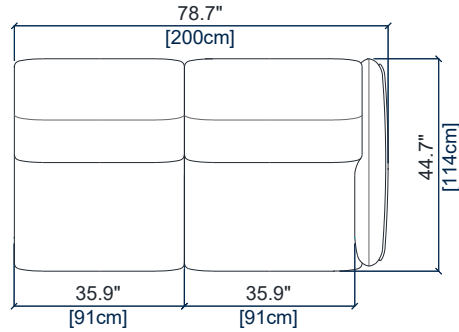

CANAPE 2 PLACES
2-SEAT SOFA
SOFA 2 PLAZAS

height: 28.3"/38.6" [72/98 cm]
seat height: 17.2" [44 cm]
arm width: 7.1" [18 cm]

CANAPE 1,5 PLACE
1,5-SEAT SOFA
SOFA 1,5 PLAZA

height: 28.3"/38.6" [72/98 cm]
seat height: 17.2" [44 cm]
arm width: 7.1" [18 cm]

FAUTEUIL
ARMCHAIR
SILLÓN

height: 28.3"/38.6" [72/98 cm]
seat height: 17.2" [44 cm]
arm width: 7.1" [18 cm]

POUF
OTTOMAN
PUF

seat height: 17.2" [44 cm]

OPALE - DOSSIERS MANUELS

design Maurizio MANZONI

rochebobois
PARIS

63

BATARD 2,5 PL. ACC.GAUCHE
2,5-SEAT 1-ARM UNIT LEFT ARMREST
BATARD 2,5 PL. APOY.IZQUIRDO

height: 28.3"/38.6" [72/98 cm]
seat height: 17.2" [44 cm]
arm width: 7.1" [18 cm]

62

BATARD 2,5 PL. ACC.DROIT
2,5-SEAT 1-ARM UNIT RIGHT ARMREST
BATARD 2,5 PL. APOY.DERECHO

height: 28.3"/38.6" [72/98 cm]
seat height: 17.2" [44 cm]
arm width: 7.1" [18 cm]

27

BATARD 2 PL. ACC.GAUCHE
2-SEAT 1-ARM UNIT LEFT ARMREST
BATARD 2 PL. APOY.IZQUIRDO

height: 28.3"/38.6" [72/98 cm]
seat height: 17.2" [44 cm]
arm width: 7.1" [18 cm]