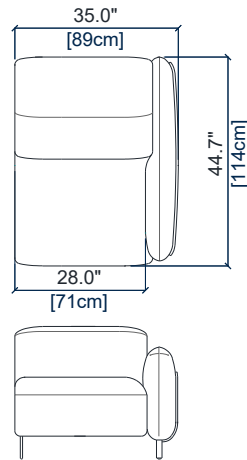

28P PETIT BATARD 1 PL. ACC.DROIT
SMALL 1-SEAT 1-ARM UNIT RIGHT ARM.
PEQUEÑO BATARD 1 PL. APOY.DER.

height: 28.3"/38.6" [72/98 cm]
seat height: 17.2" [44 cm]
arm width: 7.1" [18 cm]