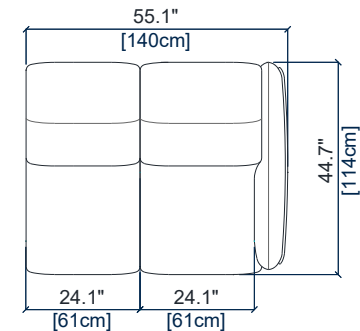

height: 28.3"/38.6" [72/98 cm]
seat height: 17.2" [44 cm]
arm width: 7.1" [18 cm]

27

BATARD 2 PL. ACC.GAUCHE
2-SEAT 1-ARM UNIT LEFT ARMREST
BATARD 2 PL. APOY.IZQUIRDO

height: 28.3"/38.6" [72/98 cm]
seat height: 17.2" [44 cm]
arm width: 7.1" [18 cm]

height: 28.3"/38.6" [72/98 cm]
seat height: 17.2" [44 cm]
arm width: 7.1" [18 cm]

152

BATARD 1,5 PL. ACC.DROIT
1,5-SEAT 1-ARM UNIT RIGHT ARMREST
BATARD 1,5 PL. APOY.DERECHO

height: 28.3"/38.6" [72/98 cm]
seat height: 17.2" [44 cm]
arm width: 7.1" [18 cm]

51P

PETIT BATARD 1,5 PL. ACC.GAUCHE
SMALL 1,5-SEAT 1-ARM UNIT LEFT ARM.
BATARD 1,5 PL. APOY.IZQ.PEQ.

height: 28.3"/38.6" [72/98 cm]
seat height: 17.2" [44 cm]
arm width: 7.1" [18 cm]

52P

PETIT BATARD 1,5 PL. ACC.DROIT
SMALL 1,5-SEAT 1-ARM UNIT RIGHT ARM.
BATARD 1,5 PL. APOY.DER.PEQ.

height: 28.3"/38.6" [72/98 cm]
seat height: 17.2" [44 cm]
arm width: 7.1" [18 cm]

OPALE - DOSSIERS MANUELS

design Maurizio MANZONI

29G GRAND BATARD 1 PL. ACC.GAUCHE
LARGE 1-SEAT 1-ARM UNIT LEFT ARM.
GRAN BATARD 1 PL. APOY.IZQ.