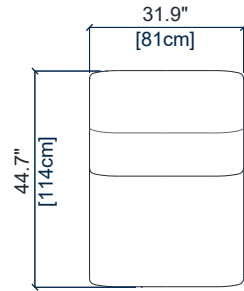

height: 28.3"/38.6" [72/98 cm]
seat height: 17.2" [44 cm]
arm width: 7.1" [18 cm]

28G GRAND BATARD 1 PL. ACC.DROIT
LARGE 1-SEAT 1-ARM UNIT RIGHT ARM.
GRAN BATARD 1 PL. APOY.DER.

height: 28.3"/38.6" [72/98 cm]
seat height: 17.2" [44 cm]
arm width: 7.1" [18 cm]

height: 28.3"/38.6" [72/98 cm]
seat height: 17.2" [44 cm]
arm width: 7.1" [18 cm]

28M MINI BATARD 1 PL. ACC.DROIT
MINI 1-SEAT 1-ARM UNIT RIGHT ARM.
MINI BATARD 1 PL. APOY.DER.

height: 28.3"/38.6" [72/98 cm]
seat height: 17.2" [44 cm]
arm width: 7.1" [18 cm]

OPALE - DOSSIERS MANUELS

design Maurizio MANZONI

01M MAXI CHAUFFEUSE
MAXI ARMLESS CHAIR
MAXI CHAUFFEUSE

height: 28.3"/38.6" [72/98 cm]
seat height: 17.2" [44 cm]

01 CHAUFFEUSE
ARMLESS CHAIR
CHAUFFEUSE

height: 28.3"/38.6" [72/98 cm]
seat height: 17.2" [44 cm]

03 PETIT CHAUFFEUSE
SMALL ARMLESS CHAIR
PEQUEÑA CHAUFFEUSE

height: 28.3"/38.6" [72/98 cm]
seat height: 17.2" [44 cm]

3P MINI CHAUFFEUSE
MINI ARMLESS CHAIR
MINI CHAUFFEUSE

height: 28.3"/38.6" [72/98 cm]
seat height: 17.2" [44 cm]