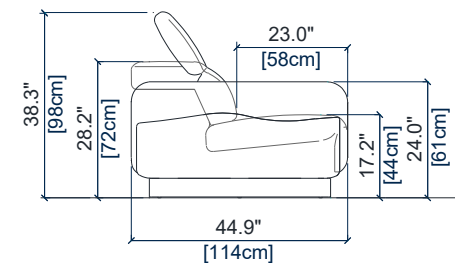

CANAPE 2 PLACES
2-SEAT SOFA
SOFA 2 PLAZAS

height: 28.3"/38.6" [72/98 cm]
seat height: 17.2" [44 cm]
arm width: 7.1" [18 cm]

CANAPE 1,5 PLACE
1,5-SEAT SOFA
SOFA 1,5 PLAZA

height: 28.3"/38.6" [72/98 cm]
seat height: 17.2" [44 cm]
arm width: 7.1" [18 cm]

FAUTEUIL
ARMCHAIR
SILLÓN

height: 28.3"/38.6" [72/98 cm]
seat height: 17.2" [44 cm]
arm width: 7.1" [18 cm]

POUF
OTTOMAN
PUF

seat height: 17.2" [44 cm]

OPALE - DOSSIERS MANUELS

design Maurizio MANZONI

rochebobois
PARIS

63

BATARD 2,5 PL. ACC.GAUCHE
2,5-SEAT 1-ARM UNIT LEFT ARMREST
BATARD 2,5 PL. APOY.IZQUIRDO

height: 28.3"/38.6" [72/98 cm]
seat height: 17.2" [44 cm]
arm width: 7.1" [18 cm]

62

BATARD 2,5 PL. ACC.DROIT
2,5-SEAT 1-ARM UNIT RIGHT ARMREST
BATARD 2,5 PL. APOY.DERECHO

height: 28.3"/38.6" [72/98 cm]
seat height: 17.2" [44 cm]
arm width: 7.1" [18 cm]

27

BATARD 2 PL. ACC.GAUCHE
2-SEAT 1-ARM UNIT LEFT ARMREST
BATARD 2 PL. APOY.IZQUIRDO

height: 28.3"/38.6" [72/98 cm]
seat height: 17.2" [44 cm]
arm width: 7.1" [18 cm]