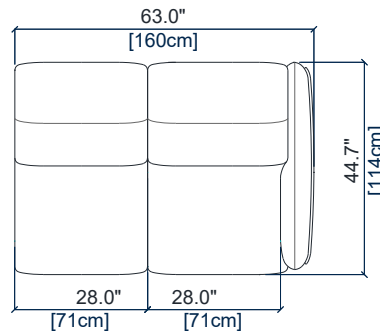

CANAPE 2 PLACES
2-SEAT SOFA
SOFA 2 PLAZAS

height: 28.3"/38.6" [72/98 cm]
seat height: 17.2" [44 cm]
arm width: 7.1" [18 cm]

CANAPE 1,5 PLACE
1,5-SEAT SOFA
SOFA 1,5 PLAZA

height: 28.3"/38.6" [72/98 cm]
seat height: 17.2" [44 cm]
arm width: 7.1" [18 cm]

height: 28.3"/38.6" [72/98 cm]
seat height: 17.2" [44 cm]
arm width: 7.1" [18 cm]

27

BATARD 2 PL. ACC.GAUCHE
2-SEAT 1-ARM UNIT LEFT ARMREST
BATARD 2 PL. APOY.IZQUIRDO

height: 28.3"/38.6" [72/98 cm]
seat height: 17.2" [44 cm]
arm width: 7.1" [18 cm]

26

BATARD 2 PL. ACC.DROIT
2-SEAT 1-ARM UNIT RIGHT ARMREST
BATARD 2 PL. APOY.DERECHO

height: 28.3"/38.6" [72/98 cm]
seat height: 17.2" [44 cm]
arm width: 7.1" [18 cm]

151

BATARD 1,5 PL. ACC.GAUCHE
1,5-SEAT 1-ARM UNIT LEFT ARMREST
BATARD 1,5 PL. APOY.IZQUIRDO

height: 28.3"/38.6" [72/98 cm]
seat height: 17.2" [44 cm]
arm width: 7.1" [18 cm]

152

BATARD 1,5 PL. ACC.DROIT
1,5-SEAT 1-ARM UNIT RIGHT ARMREST
BATARD 1,5 PL. APOY.DERECHO

height: 28.3"/38.6" [72/98 cm]
seat height: 17.2" [44 cm]
arm width: 7.1" [18 cm]