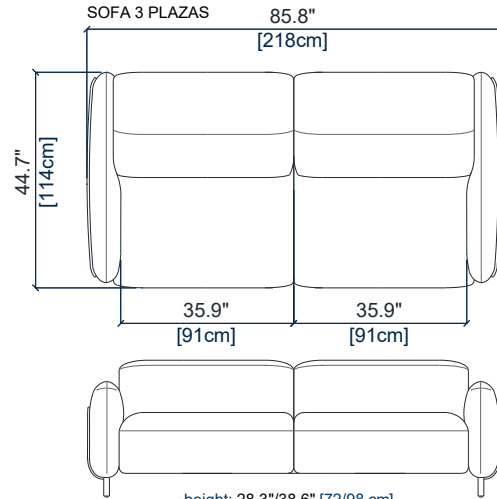

design Maurizio MANZONI

CANAPE 3 PLACES
3-SEAT SOFA
SOFA 3 PLAZAS

height: 28.3"/38.6" [72/98 cm]
seat height: 17.2" [44 cm]
arm width: 7.1" [18 cm]

CANAPE 2,5 PLACES
2.5-SEAT SOFA
SOFA 2,5 PLAZAS

height: 28.3"/38.6" [72/98 cm]
seat height: 17.2" [44 cm]
arm width: 7.1" [18 cm]

CANAPE 2 PLACES
2-SEAT SOFA
SOFA 2 PLAZAS

height: 28.3"/38.6" [72/98 cm]
seat height: 17.2" [44 cm]
arm width: 7.1" [18 cm]

CANAPE 1,5 PLACE
1,5-SEAT SOFA
SOFA 1,5 PLAZA

height: 28.3"/38.6" [72/98 cm]
seat height: 17.2" [44 cm]
arm width: 7.1" [18 cm]

FAUTEUIL
ARMCHAIR
SILLÓN

height: 28.3"/38.6" [72/98 cm]
seat height: 17.2" [44 cm]
arm width: 7.1" [18 cm]

POUF
OTTOMAN
PUF

seat height: 17.2" [44 cm]

OPALE - DOSSIERS MANUELS

design Maurizio MANZONI

rochebobois
PARIS

height: 28.3"/38.6" [72/98 cm]
seat height: 17.2" [44 cm]
arm width: 7.1" [18 cm]

152

BATARD 1,5 PL. ACC.DROIT
1,5-SEAT 1-ARM UNIT RIGHT ARMREST
BATARD 1,5 PL. APOY.DERECHO

height: 28.3"/38.6" [72/98 cm]
seat height: 17.2" [44 cm]
arm width: 7.1" [18 cm]