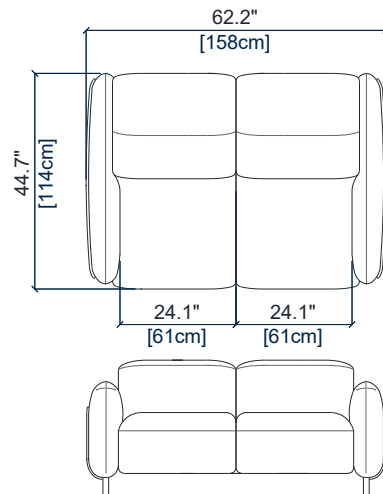

design Maurizio MANZONI

CANAPE 3 PLACES
3-SEAT SOFA
SOFA 3 PLAZAS

height: 28.3"/38.6" [72/98 cm]
seat height: 17.2" [44 cm]
arm width: 7.1" [18 cm]

CANAPE 2,5 PLACES
2.5-SEAT SOFA
SOFA 2,5 PLAZAS

height: 28.3"/38.6" [72/98 cm]
seat height: 17.2" [44 cm]
arm width: 7.1" [18 cm]

CANAPE 2 PLACES
2-SEAT SOFA
SOFA 2 PLAZAS

height: 28.3"/38.6" [72/98 cm]
seat height: 17.2" [44 cm]
arm width: 7.1" [18 cm]

CANAPE 1,5 PLACE
1,5-SEAT SOFA
SOFA 1,5 PLAZA

height: 28.3"/38.6" [72/98 cm]
seat height: 17.2" [44 cm]
arm width: 7.1" [18 cm]

FAUTEUIL
ARMCHAIR
SILLÓN

height: 28.3"/38.6" [72/98 cm]
seat height: 17.2" [44 cm]
arm width: 7.1" [18 cm]

POUF
OTTOMAN
PUF

seat height: 17.2" [44 cm]

OPALE - DOSSIERS MANUELS

design Maurizio MANZONI

rochebobois
PARIS

height: 28.3"/38.6" [72/98 cm]
seat height: 17.2" [44 cm]
arm width: 7.1" [18 cm]

152

BATARD 1,5 PL. ACC.DROIT
1,5-SEAT 1-ARM UNIT RIGHT ARMREST
BATARD 1,5 PL. APOY.DERECHO

height: 28.3"/38.6" [72/98 cm]
seat height: 17.2" [44 cm]
arm width: 7.1" [18 cm]