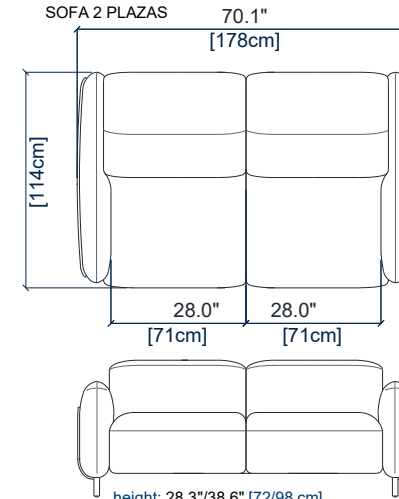

design Maurizio MANZONI

CANAPE 3 PLACES
3-SEAT SOFA
SOFA 3 PLAZAS

height: 28.3"/38.6" [72/98 cm]
seat height: 17.2" [44 cm]
arm width: 7.1" [18 cm]

CANAPE 2,5 PLACES
2.5-SEAT SOFA
SOFA 2,5 PLAZAS

height: 28.3"/38.6" [72/98 cm]
seat height: 17.2" [44 cm]
arm width: 7.1" [18 cm]

CANAPE 2 PLACES
2-SEAT SOFA
SOFA 2 PLAZAS

height: 28.3"/38.6" [72/98 cm]
seat height: 17.2" [44 cm]
arm width: 7.1" [18 cm]

CANAPE 1,5 PLACE
1,5-SEAT SOFA
SOFA 1,5 PLAZA

height: 28.3"/38.6" [72/98 cm]
seat height: 17.2" [44 cm]
arm width: 7.1" [18 cm]

FAUTEUIL
ARMCHAIR
SILLÓN

height: 28.3"/38.6" [72/98 cm]
seat height: 17.2" [44 cm]
arm width: 7.1" [18 cm]

POUF
OTTOMAN
PUF

seat height: 17.2" [44 cm]

OPALE - DOSSIERS MANUELS

design Maurizio MANZONI

rochebobois
PARIS

height: 28.3"/38.6" [72/98 cm]
seat height: 17.2" [44 cm]
arm width: 7.1" [18 cm]

152

BATARD 1,5 PL. ACC.DROIT
1,5-SEAT 1-ARM UNIT RIGHT ARMREST
BATARD 1,5 PL. APOY.DERECHO

height: 28.3"/38.6" [72/98 cm]
seat height: 17.2" [44 cm]
arm width: 7.1" [18 cm]