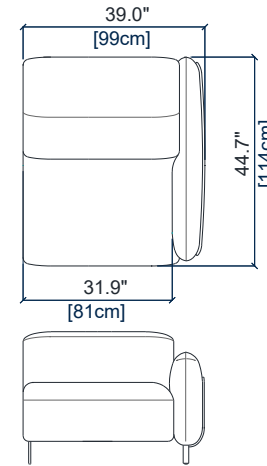

CANAPE 2 PLACES
2-SEAT SOFA
SOFA 2 PLAZAS

height: 28.3"/38.6" [72/98 cm]
seat height: 17.2" [44 cm]
arm width: 7.1" [18 cm]

CANAPE 1,5 PLACE
1,5-SEAT SOFA
SOFA 1,5 PLAZA

height: 28.3"/38.6" [72/98 cm]
seat height: 17.2" [44 cm]
arm width: 7.1" [18 cm]

height: 28.3"/38.6" [72/98 cm]
seat height: 17.2" [44 cm]
arm width: 7.1" [18 cm]

28G GRAND BATARD 1 PL. ACC.DROIT
LARGE 1-SEAT 1-ARM UNIT RIGHT ARM.
GRAN BATARD 1 PL. APOY.DER.

height: 28.3"/38.6" [72/98 cm]
seat height: 17.2" [44 cm]
arm width: 7.1" [18 cm]

29 BATARD 1 PL. ACC.GAUCHE
1-SEAT 1-ARM UNIT LEFT ARM.
BATARD 1 PL. APOY.IZQUIRDO

height: 28.3"/38.6" [72/98 cm]
seat height: 17.2" [44 cm]
arm width: 7.1" [18 cm]

28 BATARD 1 PL. ACC.DROIT
1-SEAT 1-ARM UNIT RIGHT ARM.
BATARD 1 PL. APOY.DERECHO

height: 28.3"/38.6" [72/98 cm]
seat height: 17.2" [44 cm]
arm width: 7.1" [18 cm]

29P PETIT BATARD 1 PL. ACC.GAUCHE
SMALL 1-SEAT 1-ARM UNIT LEFT ARM.
PEQUEÑO BATARD 1 PL. APOY.IZQ.

height: 28.3"/38.6" [72/98 cm]
seat height: 17.2" [44 cm]
arm width: 7.1" [18 cm]