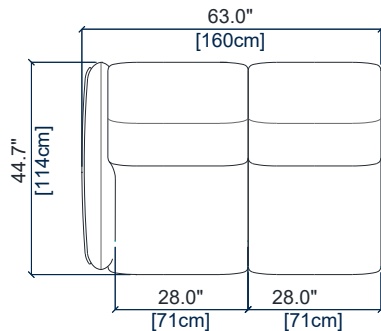

CANAPE 2 PLACES
2-SEAT SOFA
SOFA 2 PLAZAS

height: 28.3"/38.6" [72/98 cm]
seat height: 17.2" [44 cm]
arm width: 7.1" [18 cm]

CANAPE 1,5 PLACE
1,5-SEAT SOFA
SOFA 1,5 PLAZA

height: 28.3"/38.6" [72/98 cm]
seat height: 17.2" [44 cm]
arm width: 7.1" [18 cm]

height: 28.3"/38.6" [72/98 cm]
seat height: 17.2" [44 cm]
arm width: 7.1" [18 cm]

27

BATARD 2 PL. ACC.GAUCHE
2-SEAT 1-ARM UNIT LEFT ARMREST
BATARD 2 PL. APOY.IZQUIRDO

height: 28.3"/38.6" [72/98 cm]
seat height: 17.2" [44 cm]
arm width: 7.1" [18 cm]

26

BATARD 2 PL. ACC.DROIT
2-SEAT 1-ARM UNIT RIGHT ARMREST
BATARD 2 PL. APOY.DERECHO

height: 28.3"/38.6" [72/98 cm]
seat height: 17.2" [44 cm]
arm width: 7.1" [18 cm]

151

BATARD 1,5 PL. ACC.GAUCHE
1,5-SEAT 1-ARM UNIT LEFT ARMREST
BATARD 1,5 PL. APOY.IZQUIRDO

height: 28.3"/38.6" [72/98 cm]
seat height: 17.2" [44 cm]
arm width: 7.1" [18 cm]

152

BATARD 1,5 PL. ACC.DROIT
1,5-SEAT 1-ARM UNIT RIGHT ARMREST
BATARD 1,5 PL. APOY.DERECHO

height: 28.3"/38.6" [72/98 cm]
seat height: 17.2" [44 cm]
arm width: 7.1" [18 cm]