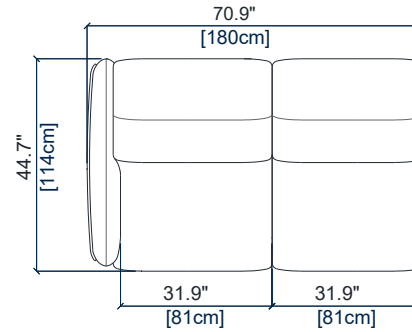

CANAPE 2 PLACES
2-SEAT SOFA
SOFA 2 PLAZAS

height: 28.3"/38.6" [72/98 cm]
seat height: 17.2" [44 cm]
arm width: 7.1" [18 cm]

CANAPE 1,5 PLACE
1,5-SEAT SOFA
SOFA 1,5 PLAZA

height: 28.3"/38.6" [72/98 cm]
seat height: 17.2" [44 cm]
arm width: 7.1" [18 cm]

FAUTEUIL
ARMCHAIR
SILLÓN

height: 28.3"/38.6" [72/98 cm]
seat height: 17.2" [44 cm]
arm width: 7.1" [18 cm]

POUF
OTTOMAN
PUF

seat height: 17.2" [44 cm]

OPALE - DOSSIERS MANUELS

design Maurizio MANZONI

rochebobois
PARIS

63

BATARD 2,5 PL. ACC.GAUCHE
2,5-SEAT 1-ARM UNIT LEFT ARMREST
BATARD 2,5 PL. APOY.IZQUIRDO

height: 28.3"/38.6" [72/98 cm]
seat height: 17.2" [44 cm]
arm width: 7.1" [18 cm]

62

BATARD 2,5 PL. ACC.DROIT
2,5-SEAT 1-ARM UNIT RIGHT ARMREST
BATARD 2,5 PL. APOY.DERECHO

height: 28.3"/38.6" [72/98 cm]
seat height: 17.2" [44 cm]
arm width: 7.1" [18 cm]

27

BATARD 2 PL. ACC.GAUCHE
2-SEAT 1-ARM UNIT LEFT ARMREST
BATARD 2 PL. APOY.IZQUIRDO

height: 28.3"/38.6" [72/98 cm]
seat height: 17.2" [44 cm]
arm width: 7.1" [18 cm]