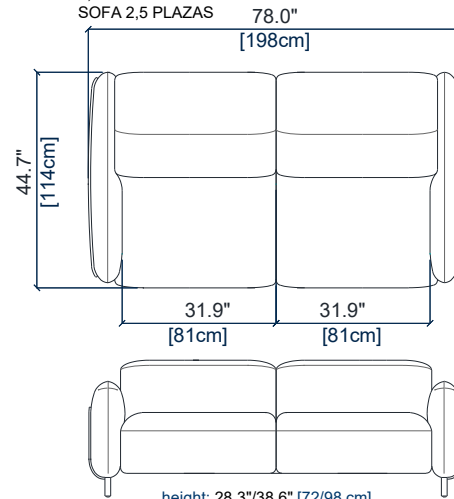

design Maurizio MANZONI

CANAPE 3 PLACES
3-SEAT SOFA
SOFA 3 PLAZAS

height: 28.3"/38.6" [72/98 cm]
seat height: 17.2" [44 cm]
arm width: 7.1" [18 cm]

CANAPE 2,5 PLACES
2.5-SEAT SOFA
SOFA 2,5 PLAZAS

height: 28.3"/38.6" [72/98 cm]
seat height: 17.2" [44 cm]
arm width: 7.1" [18 cm]

CANAPE 2 PLACES
2-SEAT SOFA
SOFA 2 PLAZAS

height: 28.3"/38.6" [72/98 cm]
seat height: 17.2" [44 cm]
arm width: 7.1" [18 cm]

CANAPE 1,5 PLACE
1,5-SEAT SOFA
SOFA 1,5 PLAZA

height: 28.3"/38.6" [72/98 cm]
seat height: 17.2" [44 cm]
arm width: 7.1" [18 cm]

FAUTEUIL
ARMCHAIR
SILLÓN

height: 28.3"/38.6" [72/98 cm]
seat height: 17.2" [44 cm]
arm width: 7.1" [18 cm]

POUF
OTTOMAN
PUF

seat height: 17.2" [44 cm]

OPALE - DOSSIERS MANUELS

design Maurizio MANZONI

rochebobois
PARIS

height: 28.3"/38.6" [72/98 cm]
seat height: 17.2" [44 cm]
arm width: 7.1" [18 cm]

152

BATARD 1,5 PL. ACC.DROIT
1,5-SEAT 1-ARM UNIT RIGHT ARMREST
BATARD 1,5 PL. APOY.DERECHO

height: 28.3"/38.6" [72/98 cm]
seat height: 17.2" [44 cm]
arm width: 7.1" [18 cm]