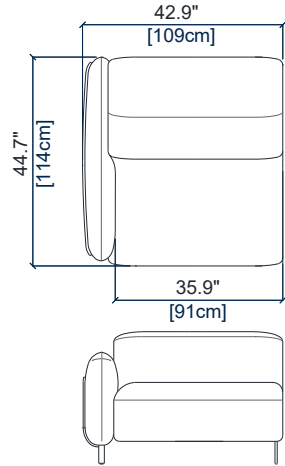

CANAPE 2 PLACES
2-SEAT SOFA
SOFA 2 PLAZAS

height: 28.3"/38.6" [72/98 cm]
seat height: 17.2" [44 cm]
arm width: 7.1" [18 cm]

CANAPE 1,5 PLACE
1,5-SEAT SOFA
SOFA 1,5 PLAZA

height: 28.3"/38.6" [72/98 cm]
seat height: 17.2" [44 cm]
arm width: 7.1" [18 cm]

height: 28.3"/38.6" [72/98 cm]
seat height: 17.2" [44 cm]
arm width: 7.1" [18 cm]

152

BATARD 1,5 PL. ACC.DROIT
1,5-SEAT 1-ARM UNIT RIGHT ARMREST
BATARD 1,5 PL. APOY.DERECHO

height: 28.3"/38.6" [72/98 cm]
seat height: 17.2" [44 cm]
arm width: 7.1" [18 cm]

51P

PETIT BATARD 1,5 PL. ACC.GAUCHE
SMALL 1,5-SEAT 1-ARM UNIT LEFT ARM.
BATARD 1,5 PL. APOY.IZQ.PEQ.

height: 28.3"/38.6" [72/98 cm]
seat height: 17.2" [44 cm]
arm width: 7.1" [18 cm]

52P

PETIT BATARD 1,5 PL. ACC.DROIT
SMALL 1,5-SEAT 1-ARM UNIT RIGHT ARM.
BATARD 1,5 PL. APOY.DER.PEQ.

height: 28.3"/38.6" [72/98 cm]
seat height: 17.2" [44 cm]
arm width: 7.1" [18 cm]

OPALE - DOSSIERS MANUELS

design Maurizio MANZONI

29G GRAND BATARD 1 PL. ACC.GAUCHE
LARGE 1-SEAT 1-ARM UNIT LEFT ARM.
GRAN BATARD 1 PL. APOY.IZQ.