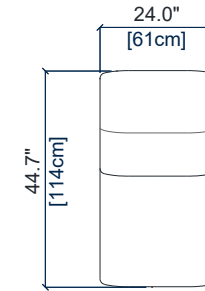

height: 28.3"/38.6" [72/98 cm]
seat height: 17.2" [44 cm]
arm width: 7.1" [18 cm]

29P PETIT BATARD 1 PL. ACC.GAUCHE
SMALL 1-SEAT 1-ARM UNIT LEFT ARM.
PEQUEÑO BATARD 1 PL. APOY.IZQ.

height: 28.3"/38.6" [72/98 cm]
seat height: 17.2" [44 cm]
arm width: 7.1" [18 cm]

height: 28.3"/38.6" [72/98 cm]
seat height: 17.2" [44 cm]
arm width: 7.1" [18 cm]

28M MINI BATARD 1 PL. ACC.DROIT
MINI 1-SEAT 1-ARM UNIT RIGHT ARM.
MINI BATARD 1 PL. APOY.DER.

height: 28.3"/38.6" [72/98 cm]
seat height: 17.2" [44 cm]
arm width: 7.1" [18 cm]

OPALE - DOSSIERS MANUELS

design Maurizio MANZONI

01M MAXI CHAUFFEUSE
MAXI ARMLESS CHAIR
MAXI CHAUFFEUSE

height: 28.3"/38.6" [72/98 cm]
seat height: 17.2" [44 cm]

01 CHAUFFEUSE
ARMLESS CHAIR
CHAUFFEUSE

height: 28.3"/38.6" [72/98 cm]
seat height: 17.2" [44 cm]

03 PETIT CHAUFFEUSE
SMALL ARMLESS CHAIR
PEQUEÑA CHAUFFEUSE

height: 28.3"/38.6" [72/98 cm]
seat height: 17.2" [44 cm]

3P MINI CHAUFFEUSE
MINI ARMLESS CHAIR
MINI CHAUFFEUSE

height: 28.3"/38.6" [72/98 cm]
seat height: 17.2" [44 cm]