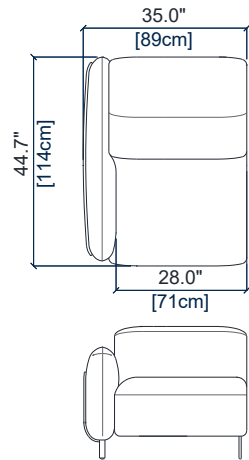

CANAPE 2 PLACES
2-SEAT SOFA
SOFA 2 PLAZAS

height: 28.3"/38.6" [72/98 cm]
seat height: 17.2" [44 cm]
arm width: 7.1" [18 cm]

CANAPE 1,5 PLACE
1,5-SEAT SOFA
SOFA 1,5 PLAZA

height: 28.3"/38.6" [72/98 cm]
seat height: 17.2" [44 cm]
arm width: 7.1" [18 cm]

height: 28.3"/38.6" [72/98 cm]
seat height: 17.2" [44 cm]
arm width: 7.1" [18 cm]

28G GRAND BATARD 1 PL. ACC.DROIT
LARGE 1-SEAT 1-ARM UNIT RIGHT ARM.
GRAN BATARD 1 PL. APOY.DER.

height: 28.3"/38.6" [72/98 cm]
seat height: 17.2" [44 cm]
arm width: 7.1" [18 cm]

29 BATARD 1 PL. ACC.GAUCHE
1-SEAT 1-ARM UNIT LEFT ARM.
BATARD 1 PL. APOY.IZQUIRDO

height: 28.3"/38.6" [72/98 cm]
seat height: 17.2" [44 cm]
arm width: 7.1" [18 cm]

28 BATARD 1 PL. ACC.DROIT
1-SEAT 1-ARM UNIT RIGHT ARM.
BATARD 1 PL. APOY.DERECHO

height: 28.3"/38.6" [72/98 cm]
seat height: 17.2" [44 cm]
arm width: 7.1" [18 cm]

29P PETIT BATARD 1 PL. ACC.GAUCHE
SMALL 1-SEAT 1-ARM UNIT LEFT ARM.
PEQUEÑO BATARD 1 PL. APOY.IZQ.

height: 28.3"/38.6" [72/98 cm]
seat height: 17.2" [44 cm]
arm width: 7.1" [18 cm]