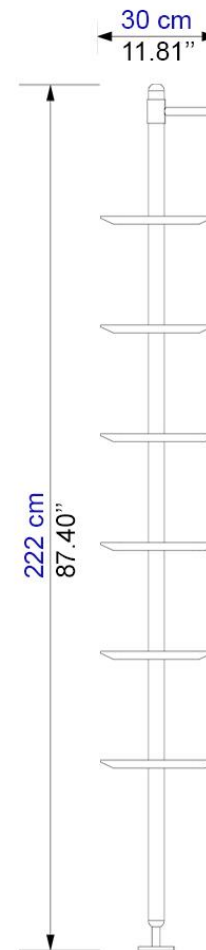

NO645

KETCH

design Andrés Martínez

rochebobo
PARIS

- 2 Shelves S Air
- ② Shelves S Fix
- 2 Shelves M

NO645

KETCH

design Andrés Martínez

rochebobois
PARIS

NO645

KETCH

design Andrés Martínez

rochebobois
PARIS

- 4 Shelves S Air
- ② Shelves S Fix
- 5 Shelves M
- ① Shelf M Fix

KETCH

design Andrés Martínez