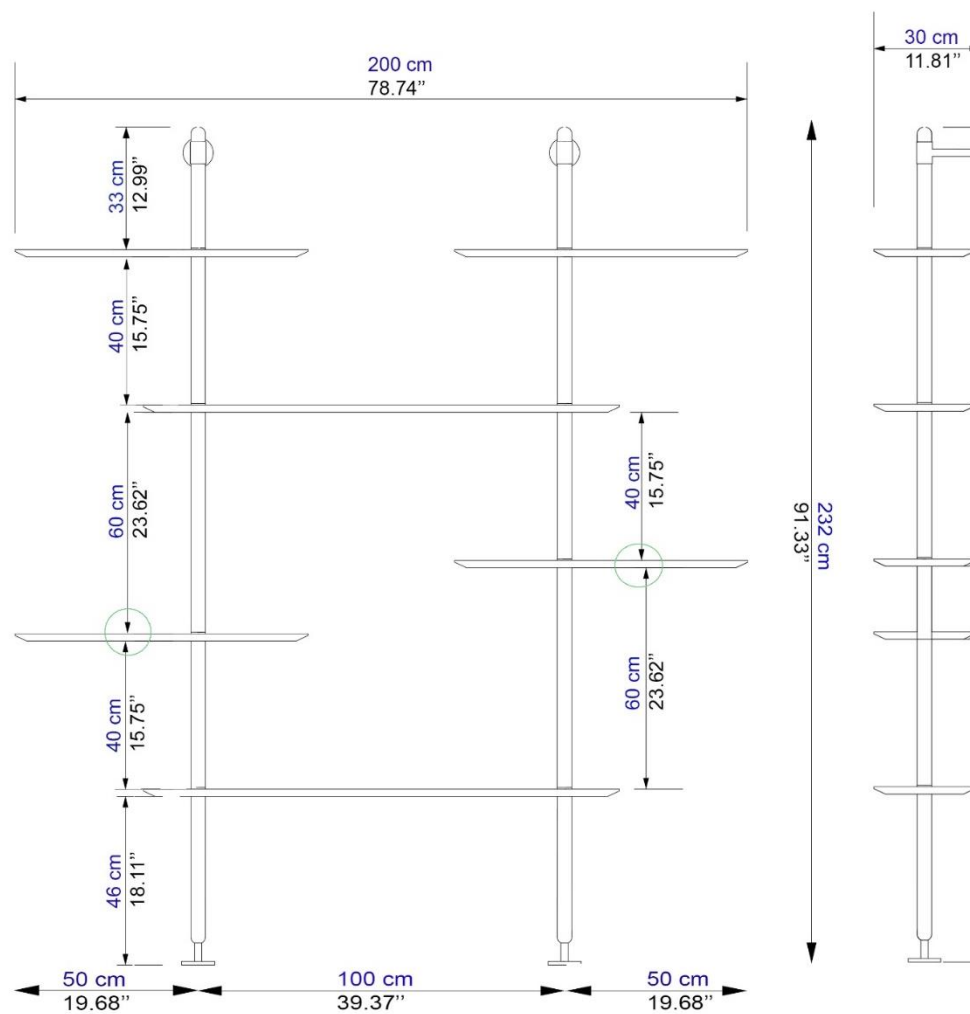

NO645

KETCH

design Andrés Martínez

rochebobo
PARIS

- 2 Shelves S Air
- ② Shelves S Fix
- 2 Shelves M

NO645

KETCH

design Andrés Martínez