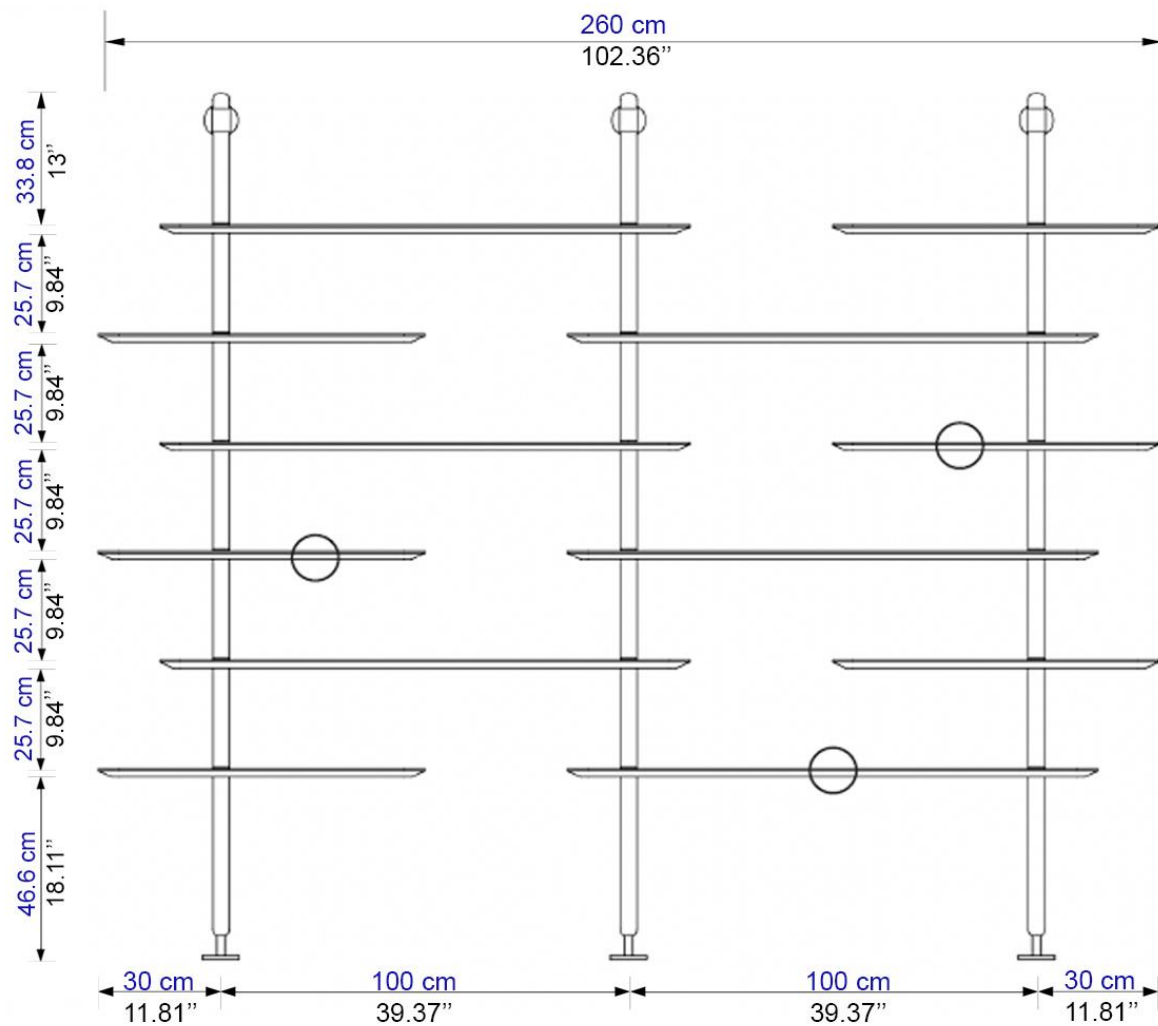

KETCH

design Andrés Martínez

rochebobo
PARIS

- 4 Shelves S Air
- ② Shelves S Fix
- 5 Shelves M
- ① Shelf M Fix