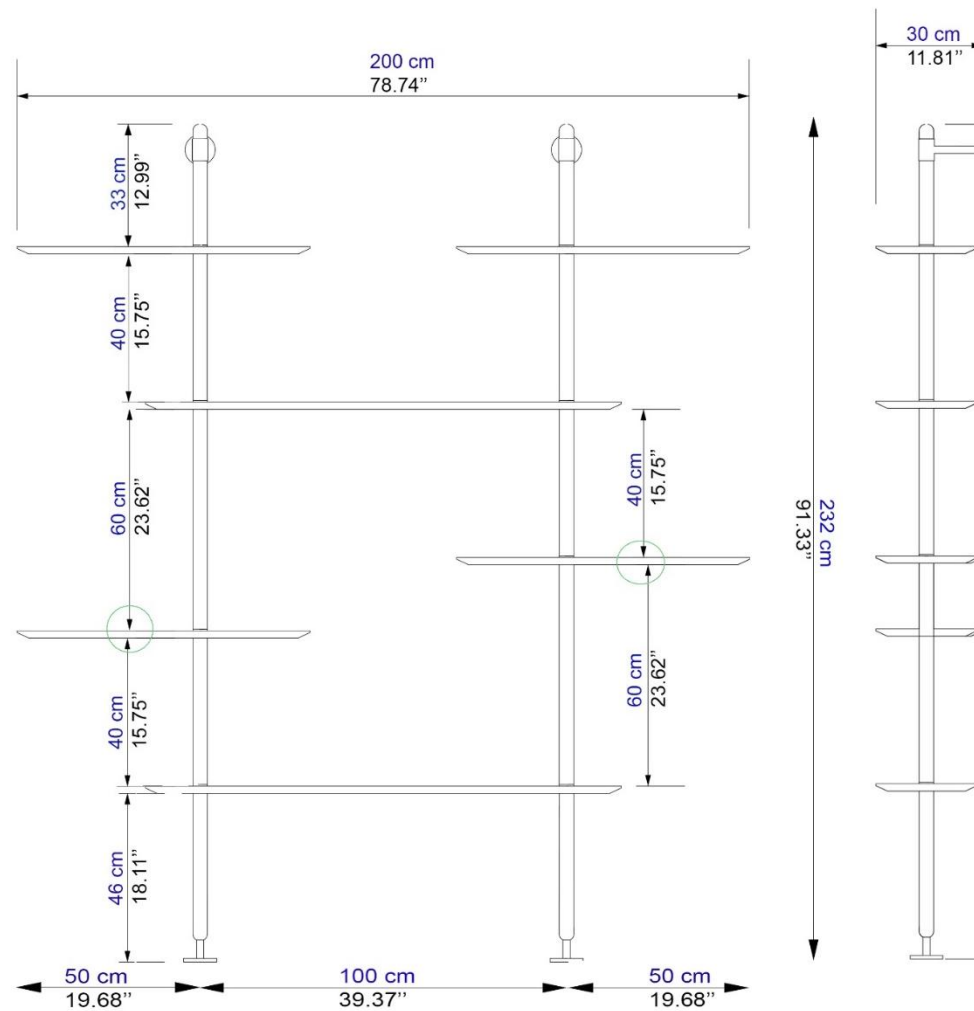

- 2 Shelves S Air
- ② Shelves S Fix
- 2 Shelves M