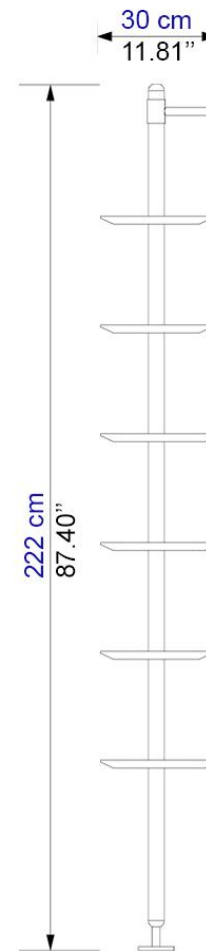

# KETCH

design Andrés Martínez

**rochebobo**  
PARIS

2 Shelves S Air  
② Shelves S Fix  
4 Shelves M

NO645

# KETCH

design Andrés Martínez

**rochebobo**  
PARIS

- 2 Shelves S Air
- ② Shelves S Fix
- 2 Shelves M

NO645

# KETCH

design Andrés Martínez

**rochebobo**  
PARIS

- 4 Shelves S Air
- ② Shelves S Fix
- 5 Shelves M
- ① Shelf M Fix

# KETCH

design Andrés Martínez

**rochebobo**  
PARIS

Tablette air (S) L.80, en panneaux de fibres de bois de densité moyenne plaqué Noyer ou frêne noir.

Shelf air (S) L80 in walnut or black ash veneer on MDF.