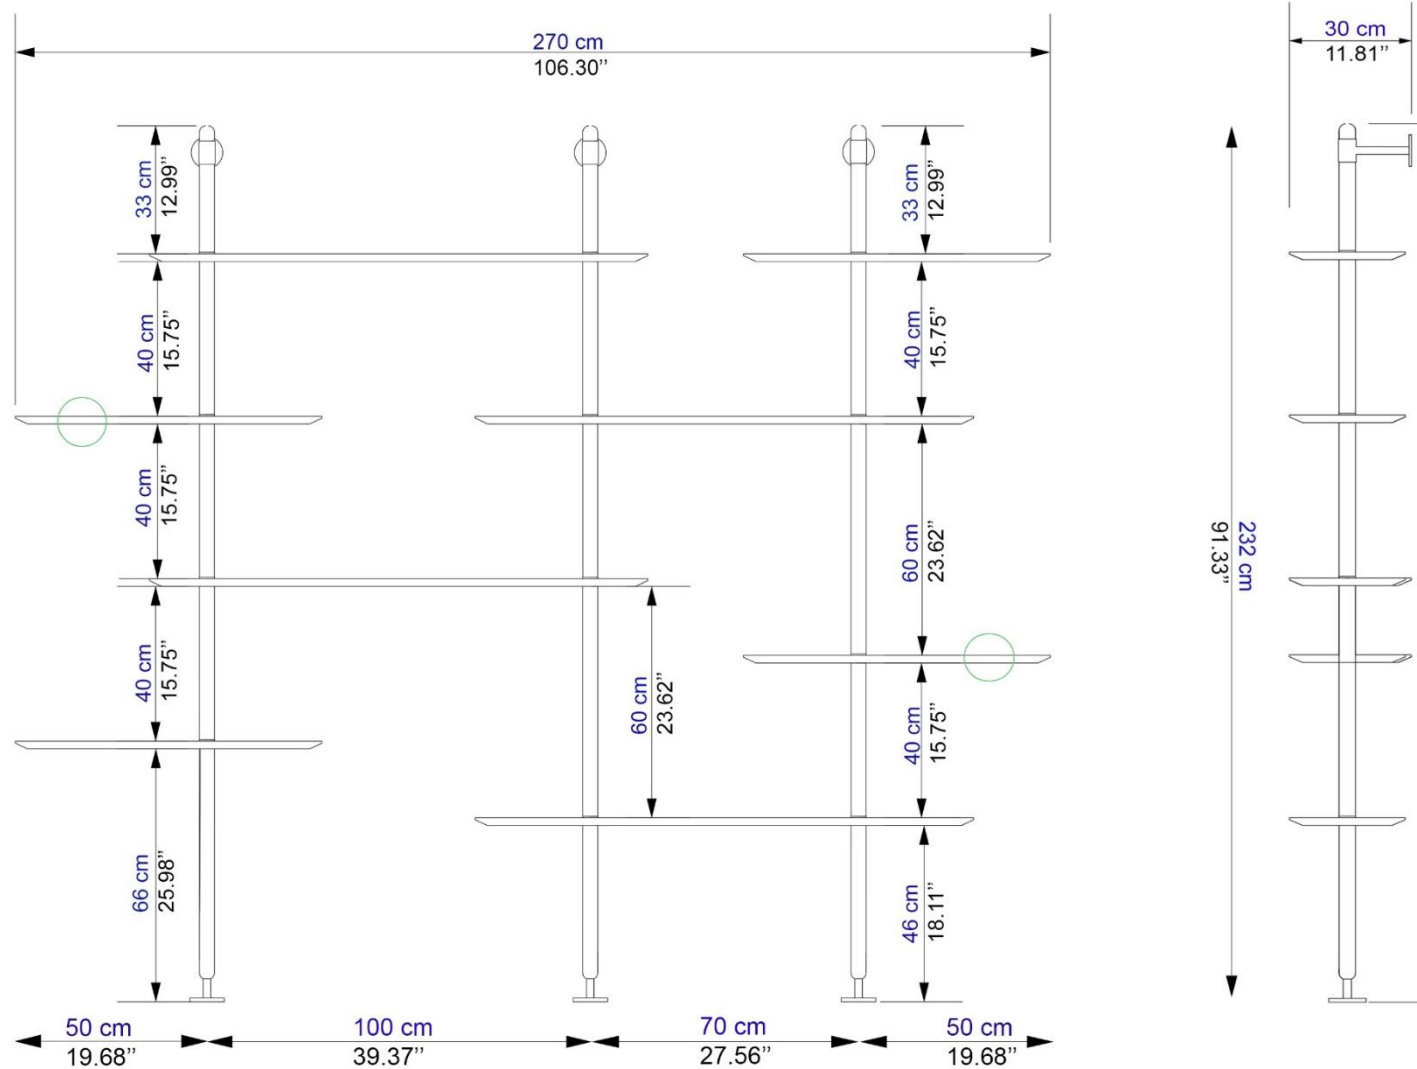

# KETCH

design Andrés Martínez

**rochebobo**  
PARIS

2 Shelves S Air  
② Shelves S Fix  
4 Shelves M

NO645