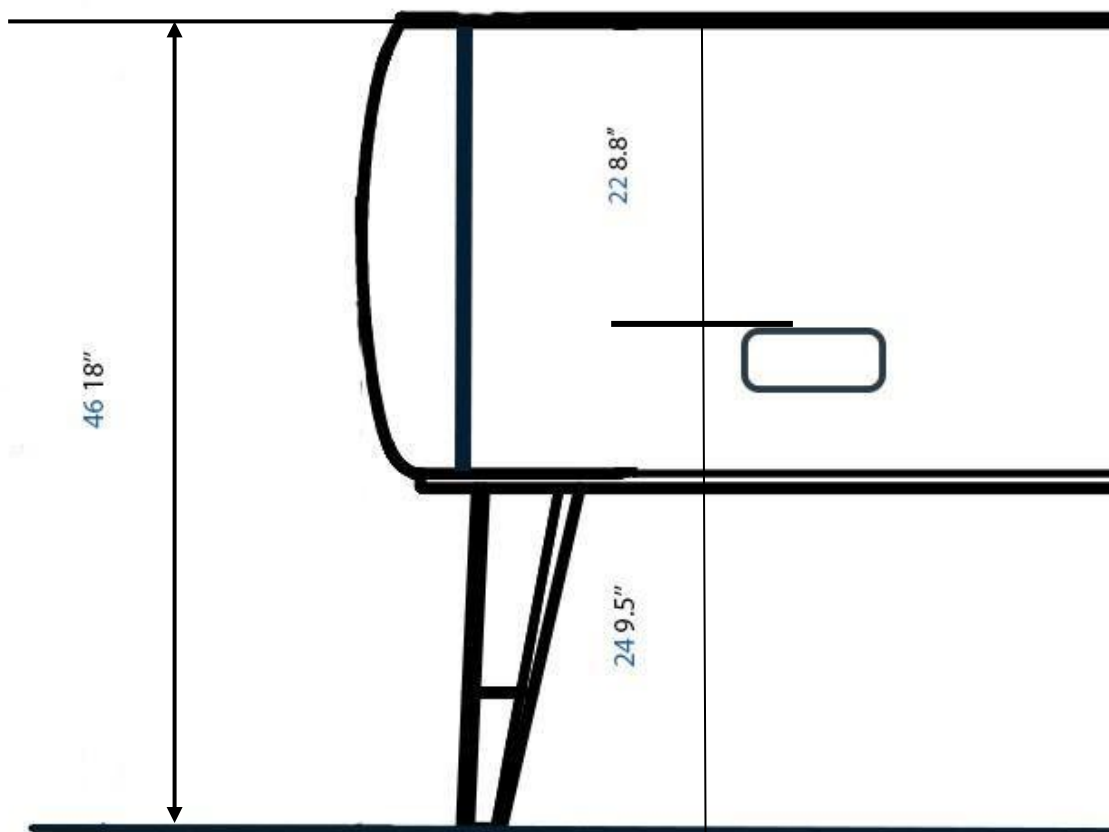

Collection EDEN ROCK

design Sacha LAKIC

rochebobo
PARIS