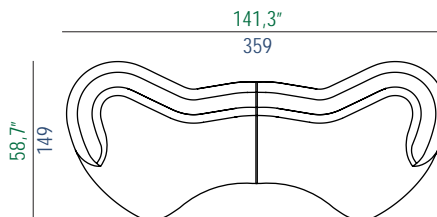

COMPOSITION TYPE N°8