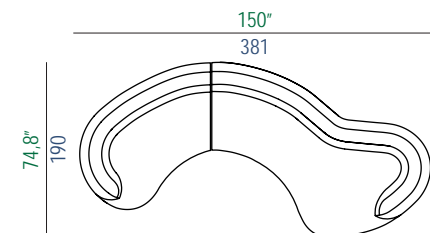

COMPOSITION TYPE N°7