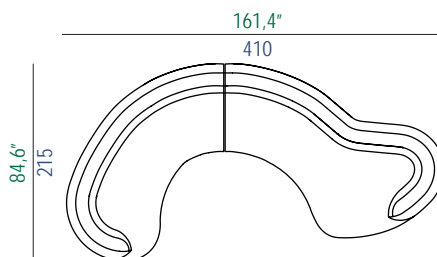

32,3"  
82

27,6"  
70

14,2"  
2,4"  
36

design: Studio ROCHE BOBOIS

COMPOSITION TYPE N°1

29+30

COMPOSITION TYPE N°2

29+20

COMPOSITION TYPE N°3

19+30

COMPOSITION TYPE N°4

29+08

COMPOSITION TYPE N°5

07+30

COMPOSITION TYPE N°6

29+06